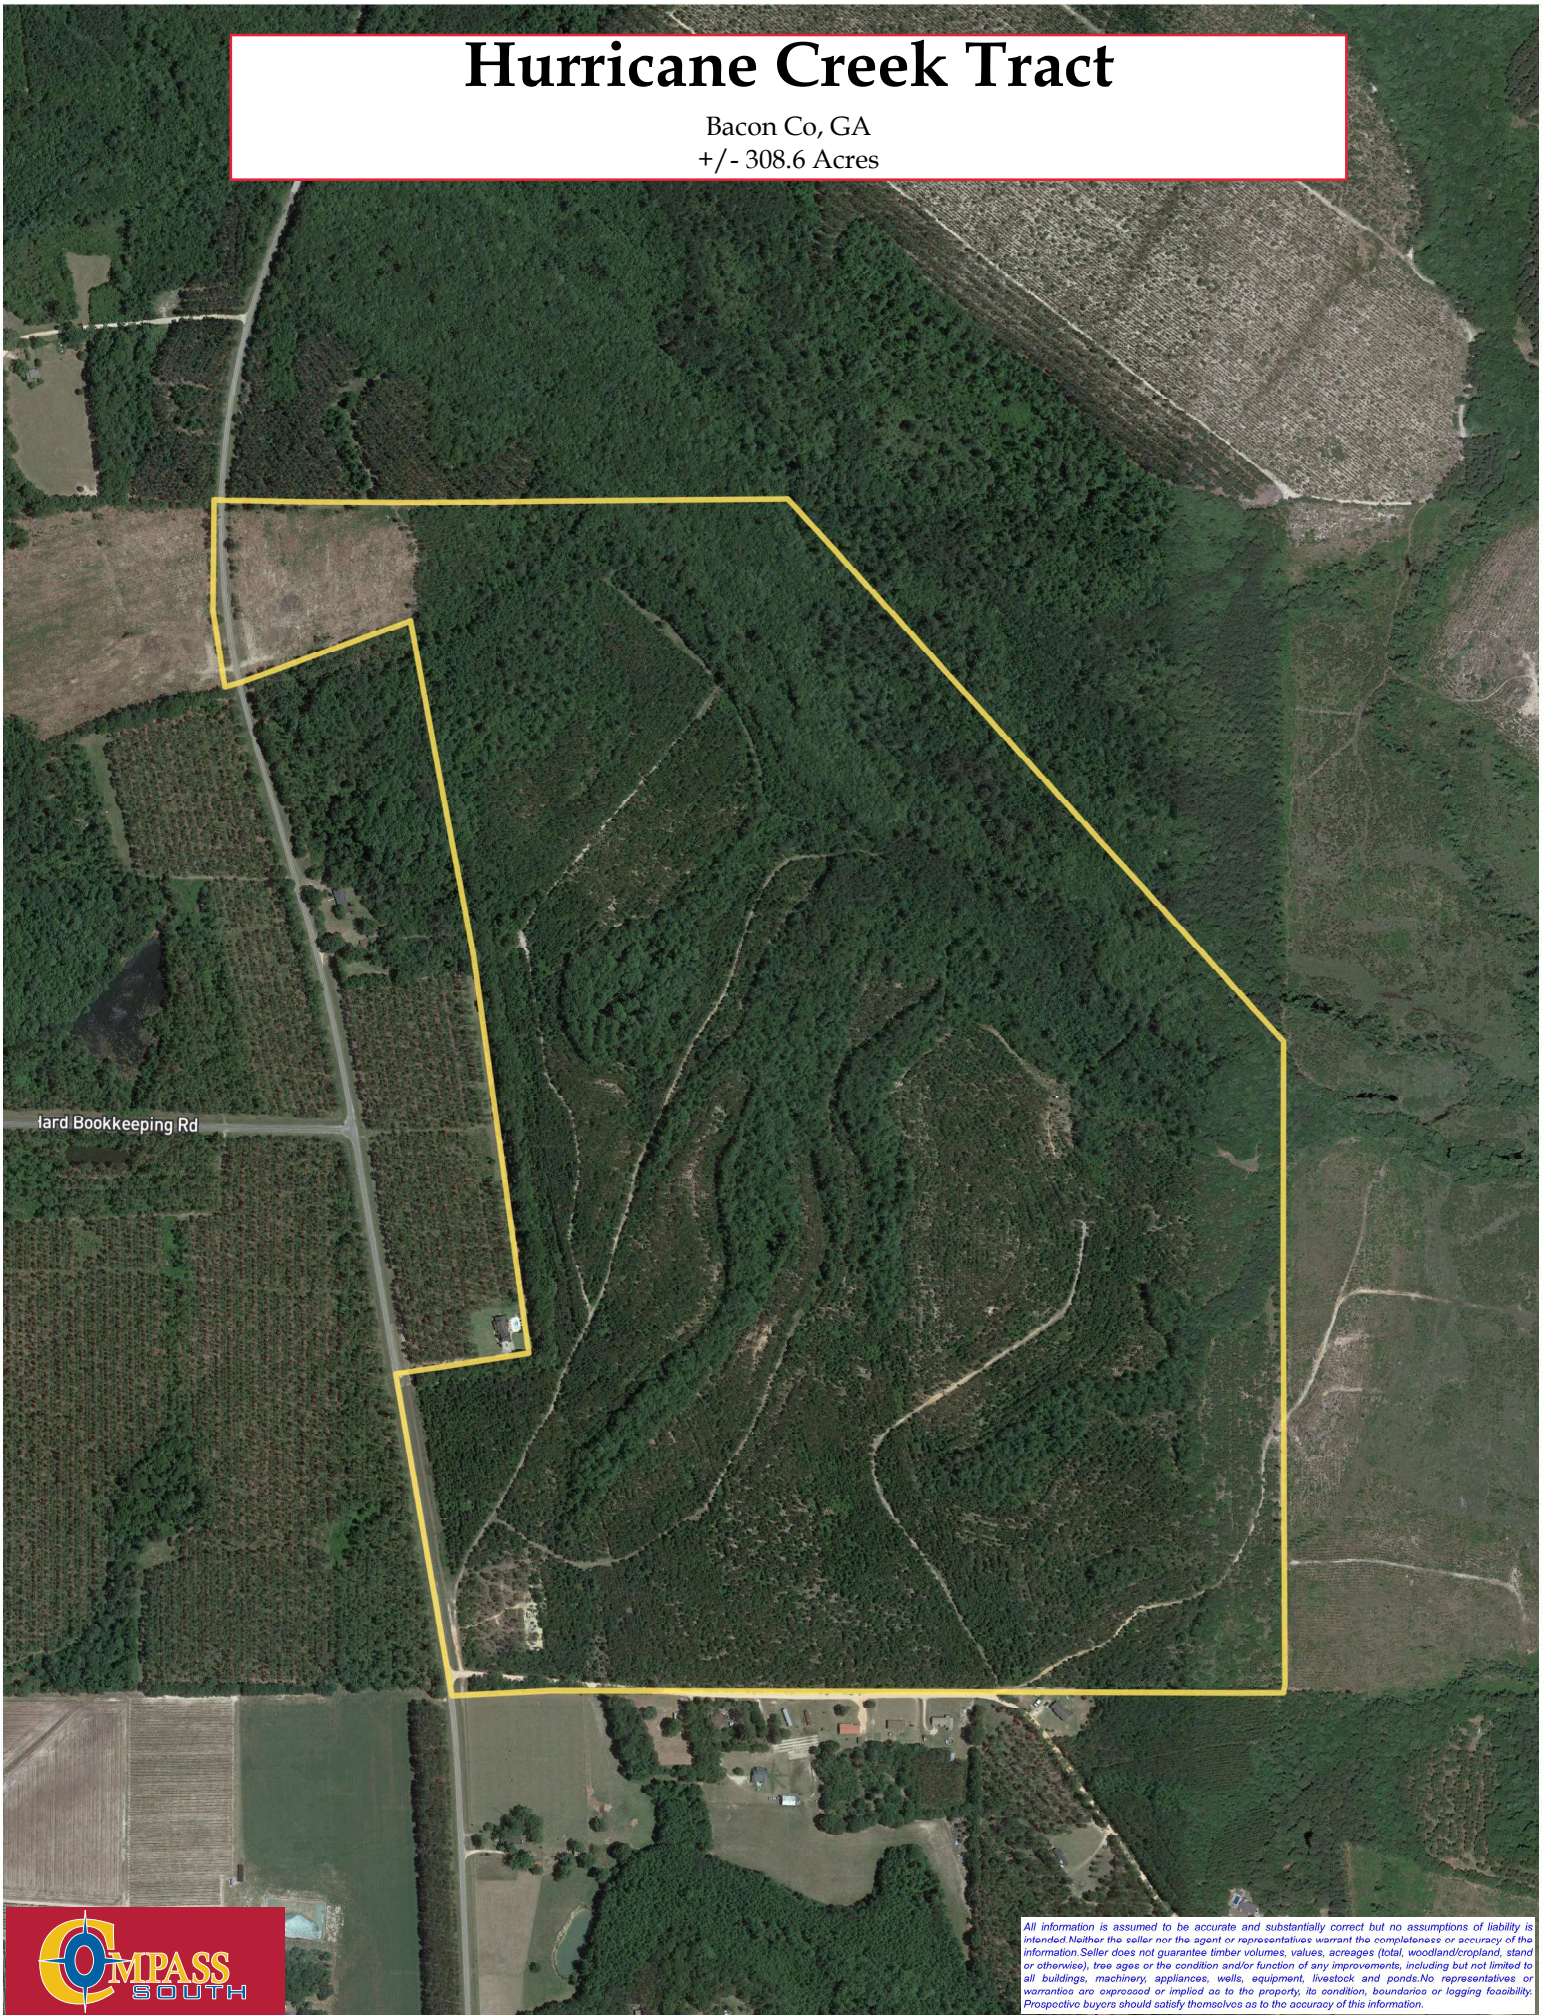

Hurricane Creek Tract

Bacon Co, GA
+/- 308.6 Acres

Lard Bookkeeping Rd