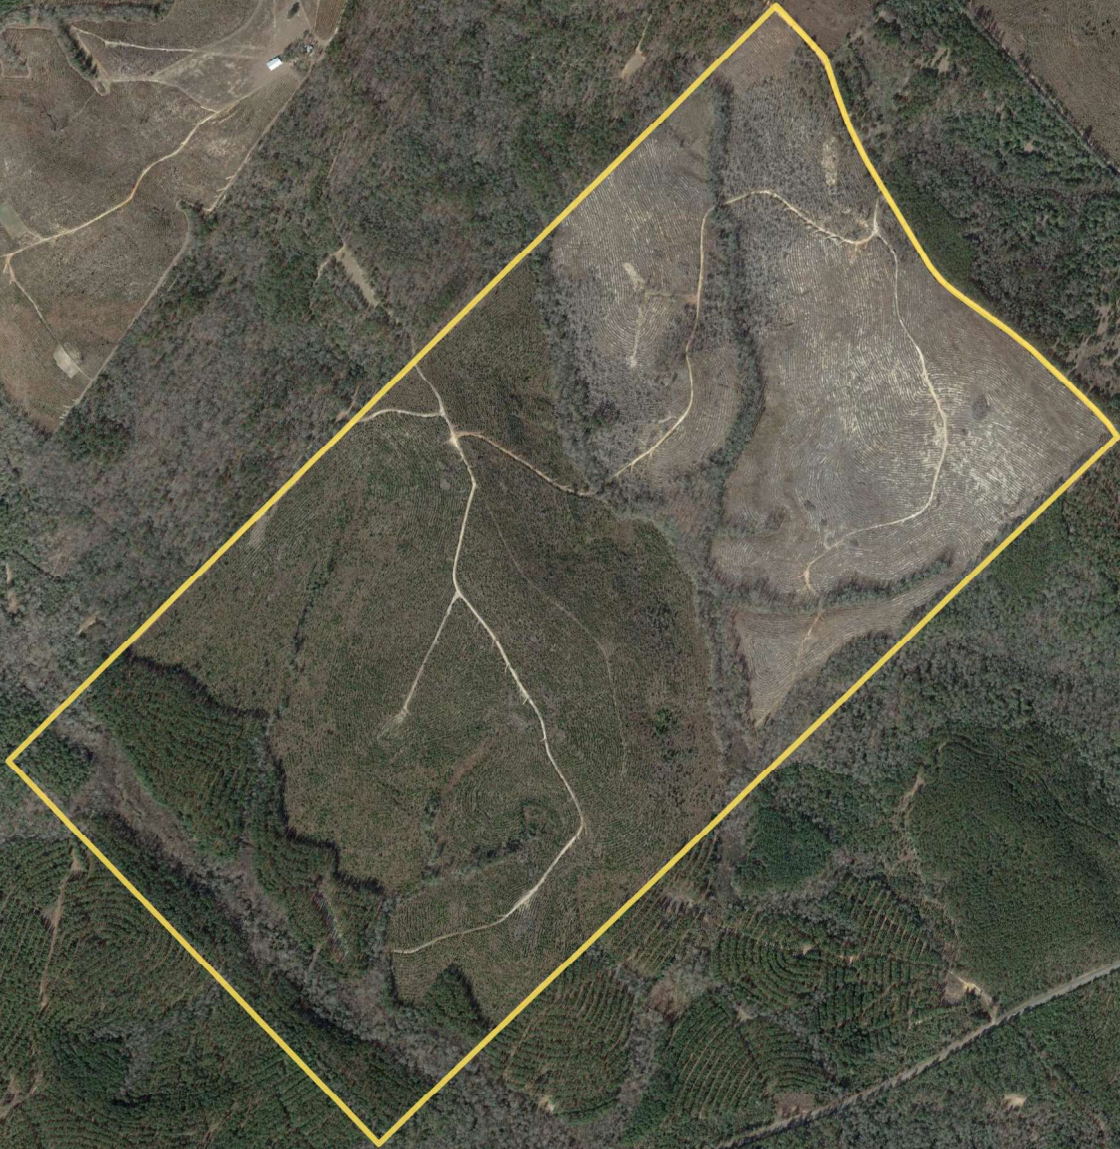

Little Sandy Creek South Tract

Wilkinson Co, GA
+/- 410.22 Acres

112