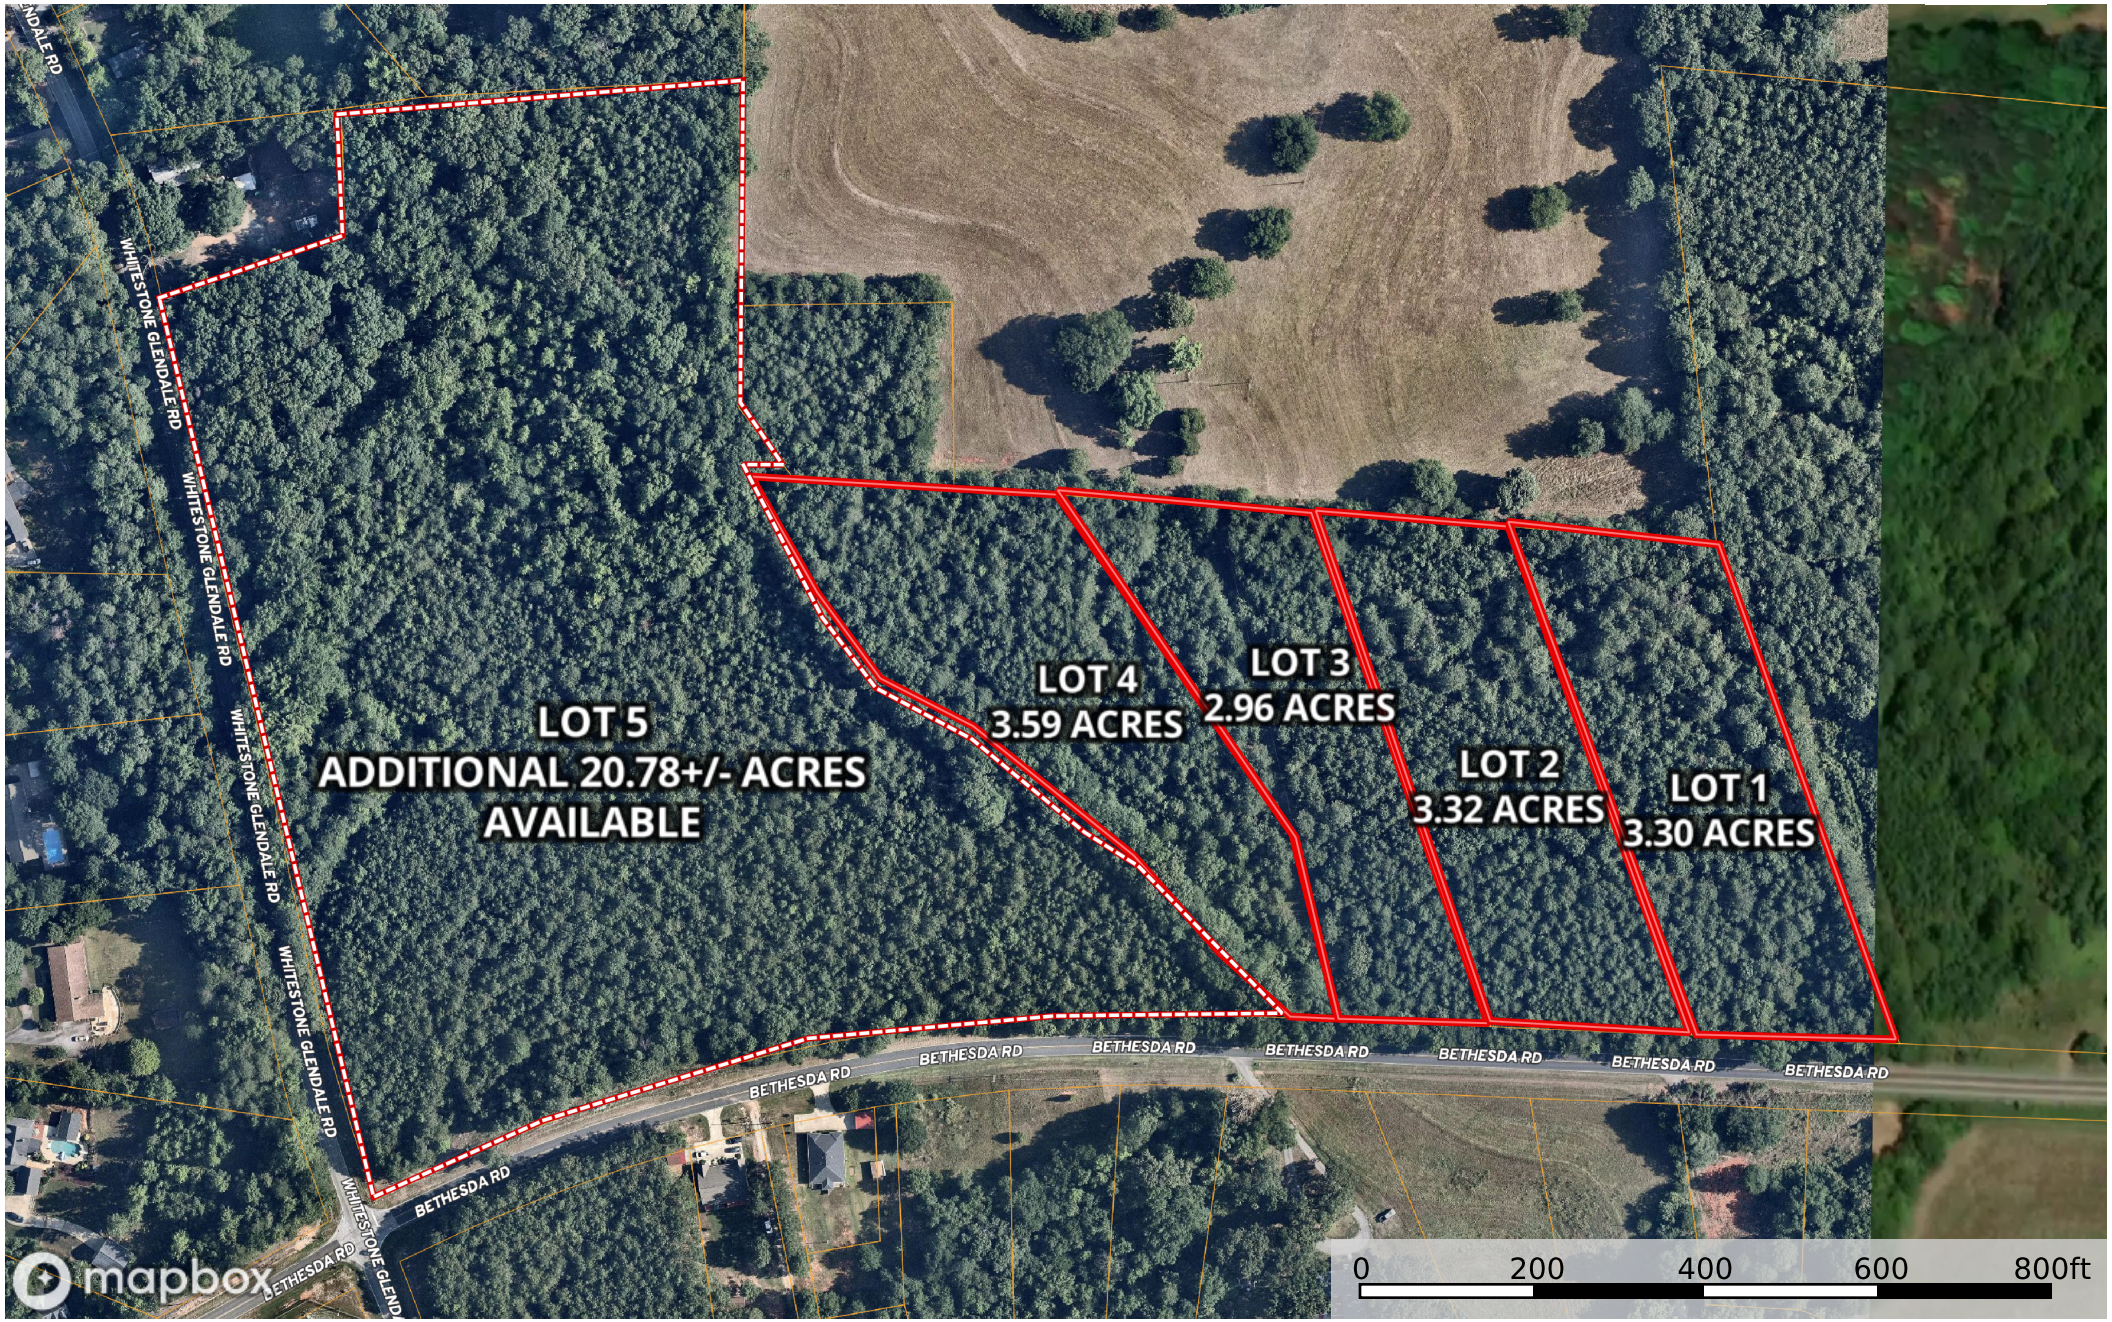

Mabry 3+/- acre lots Bethesda Rd
Spartanburg County, South Carolina, AC +/-

- Boundary
- Boundary
- Wetlands
- Riparian
- Stream, Intermittent
- River/Creek
- Water Body