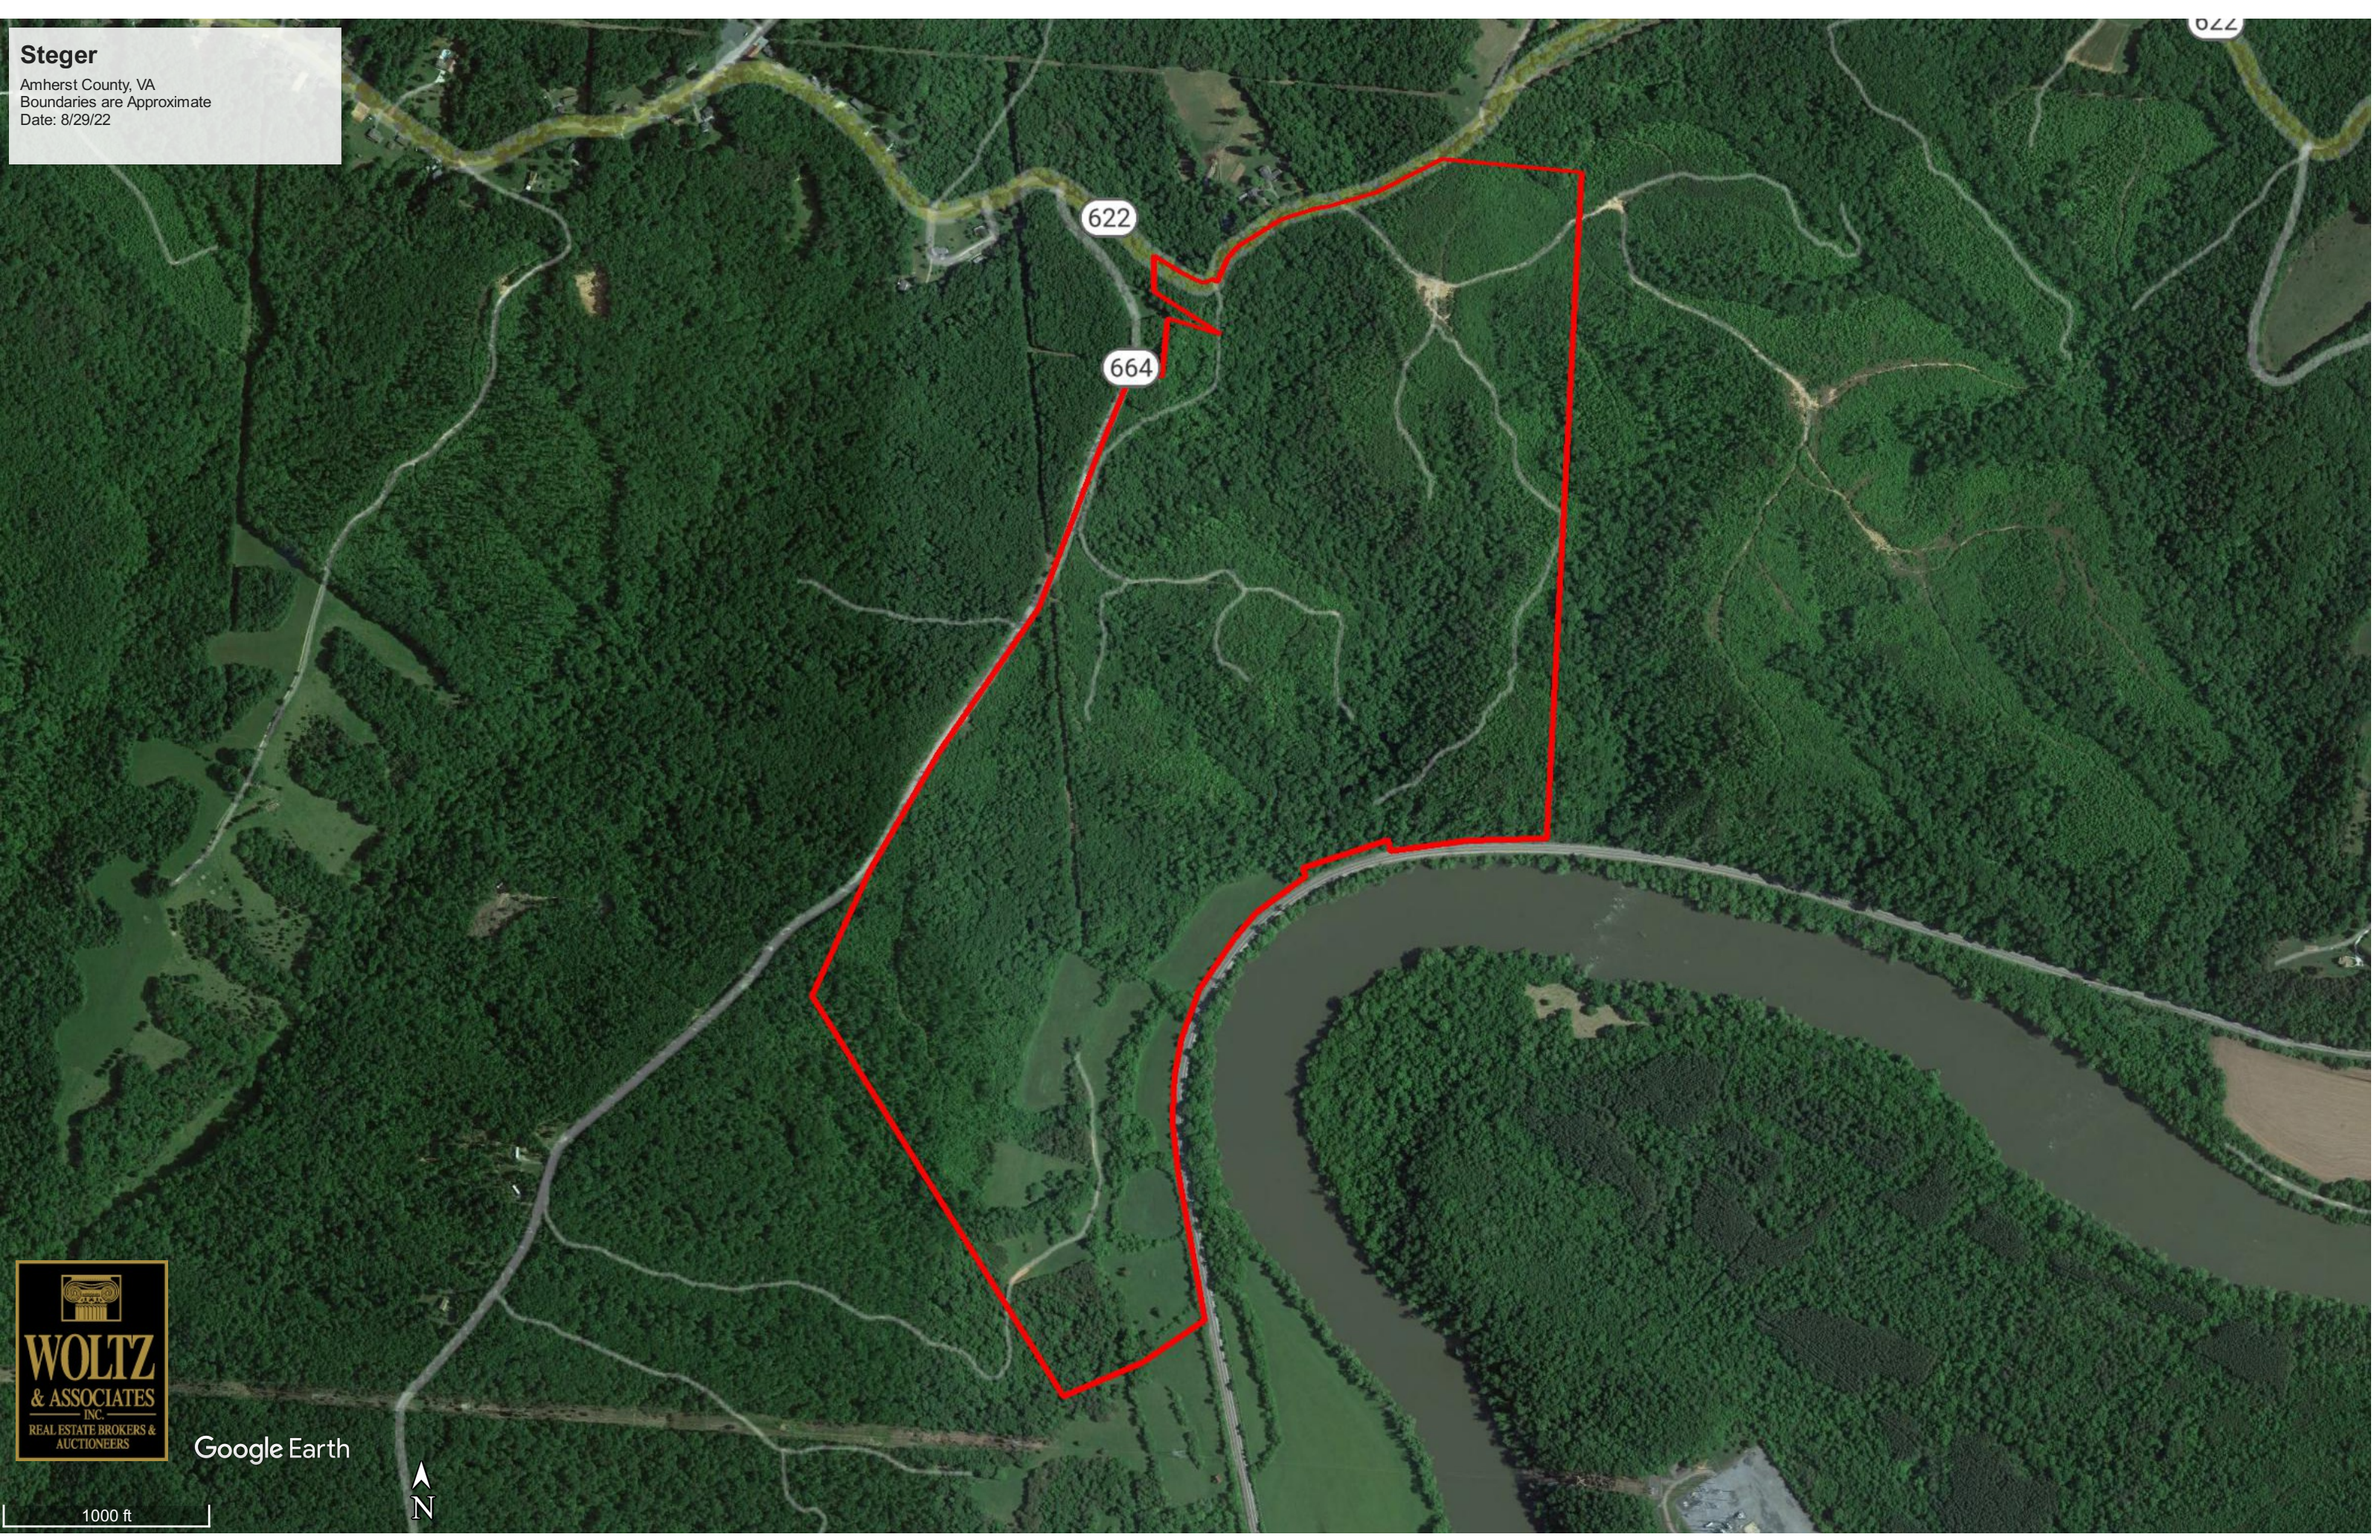

**Steger**  
Amherst County, VA  
Boundaries are Approximate  
Date: 8/29/22

Google Earth

1000 ft