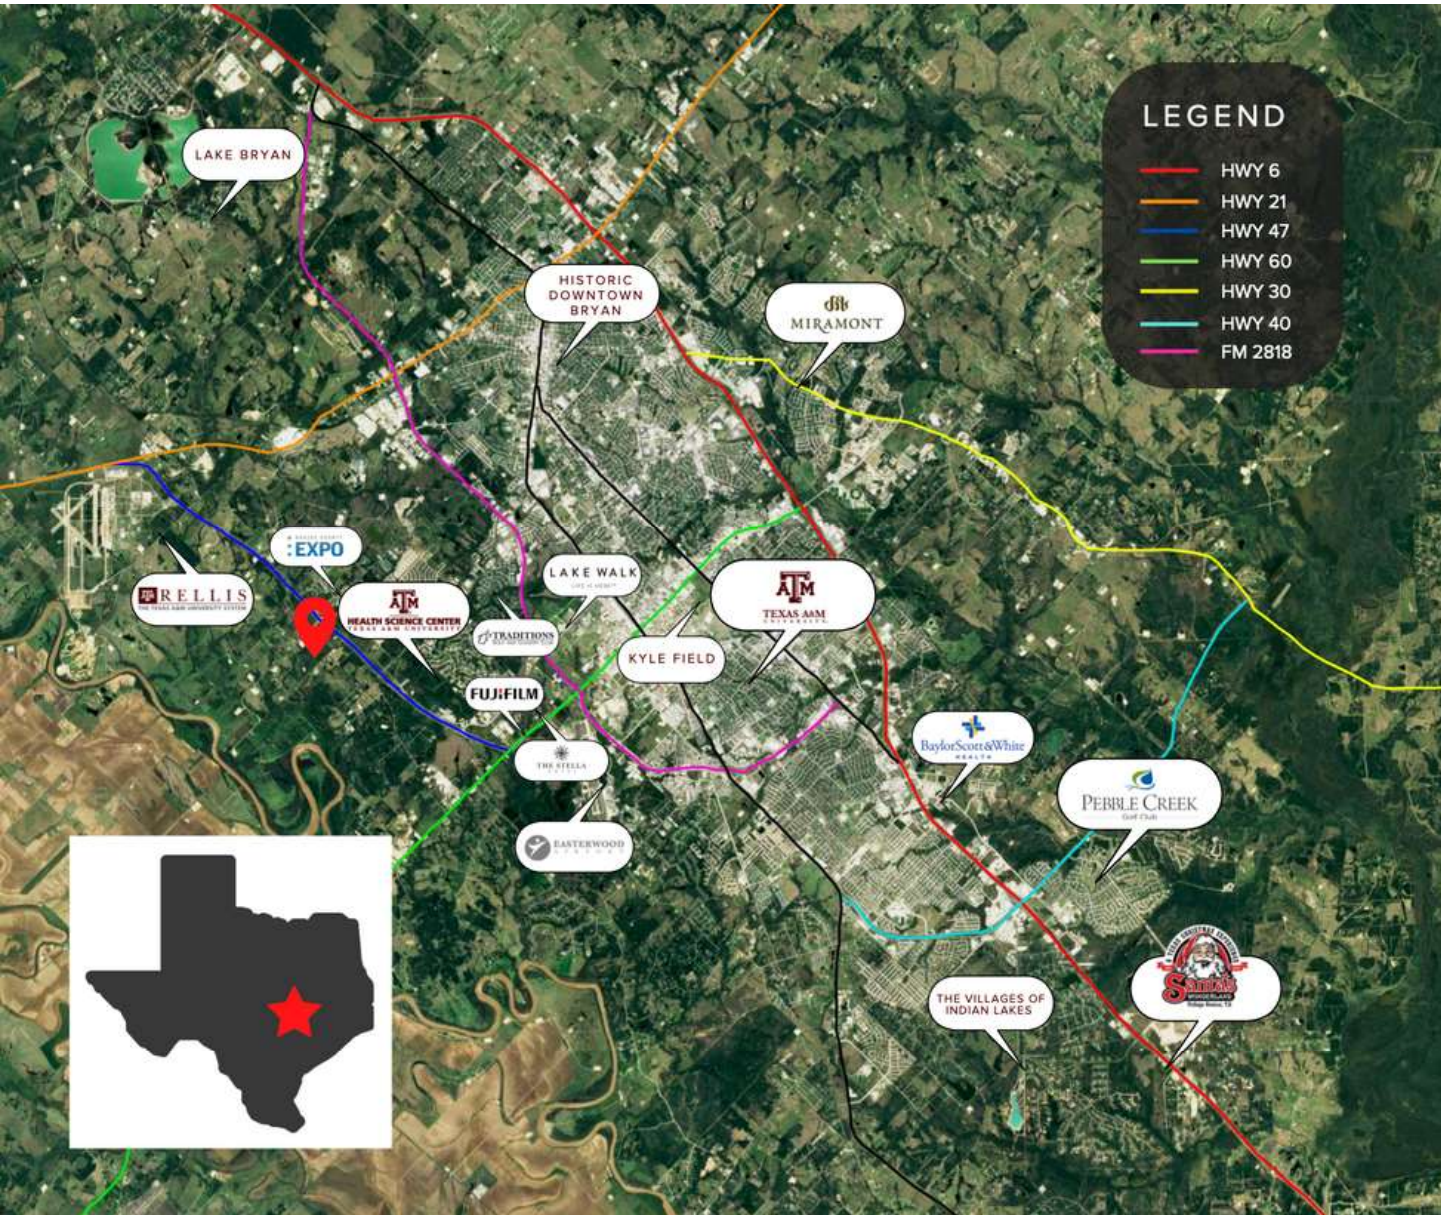

# DISTANCE & TIME TO LOCAL DESTINATIONS

## **LAKE BRYAN**

- 10 MILES/14 MINUTES

## **INDIAN LAKES**

- 14.3 MILES/23 MINUTES

## **SANTA'S WONDERLAND**

- 16.3 MILES/21 MINUTES