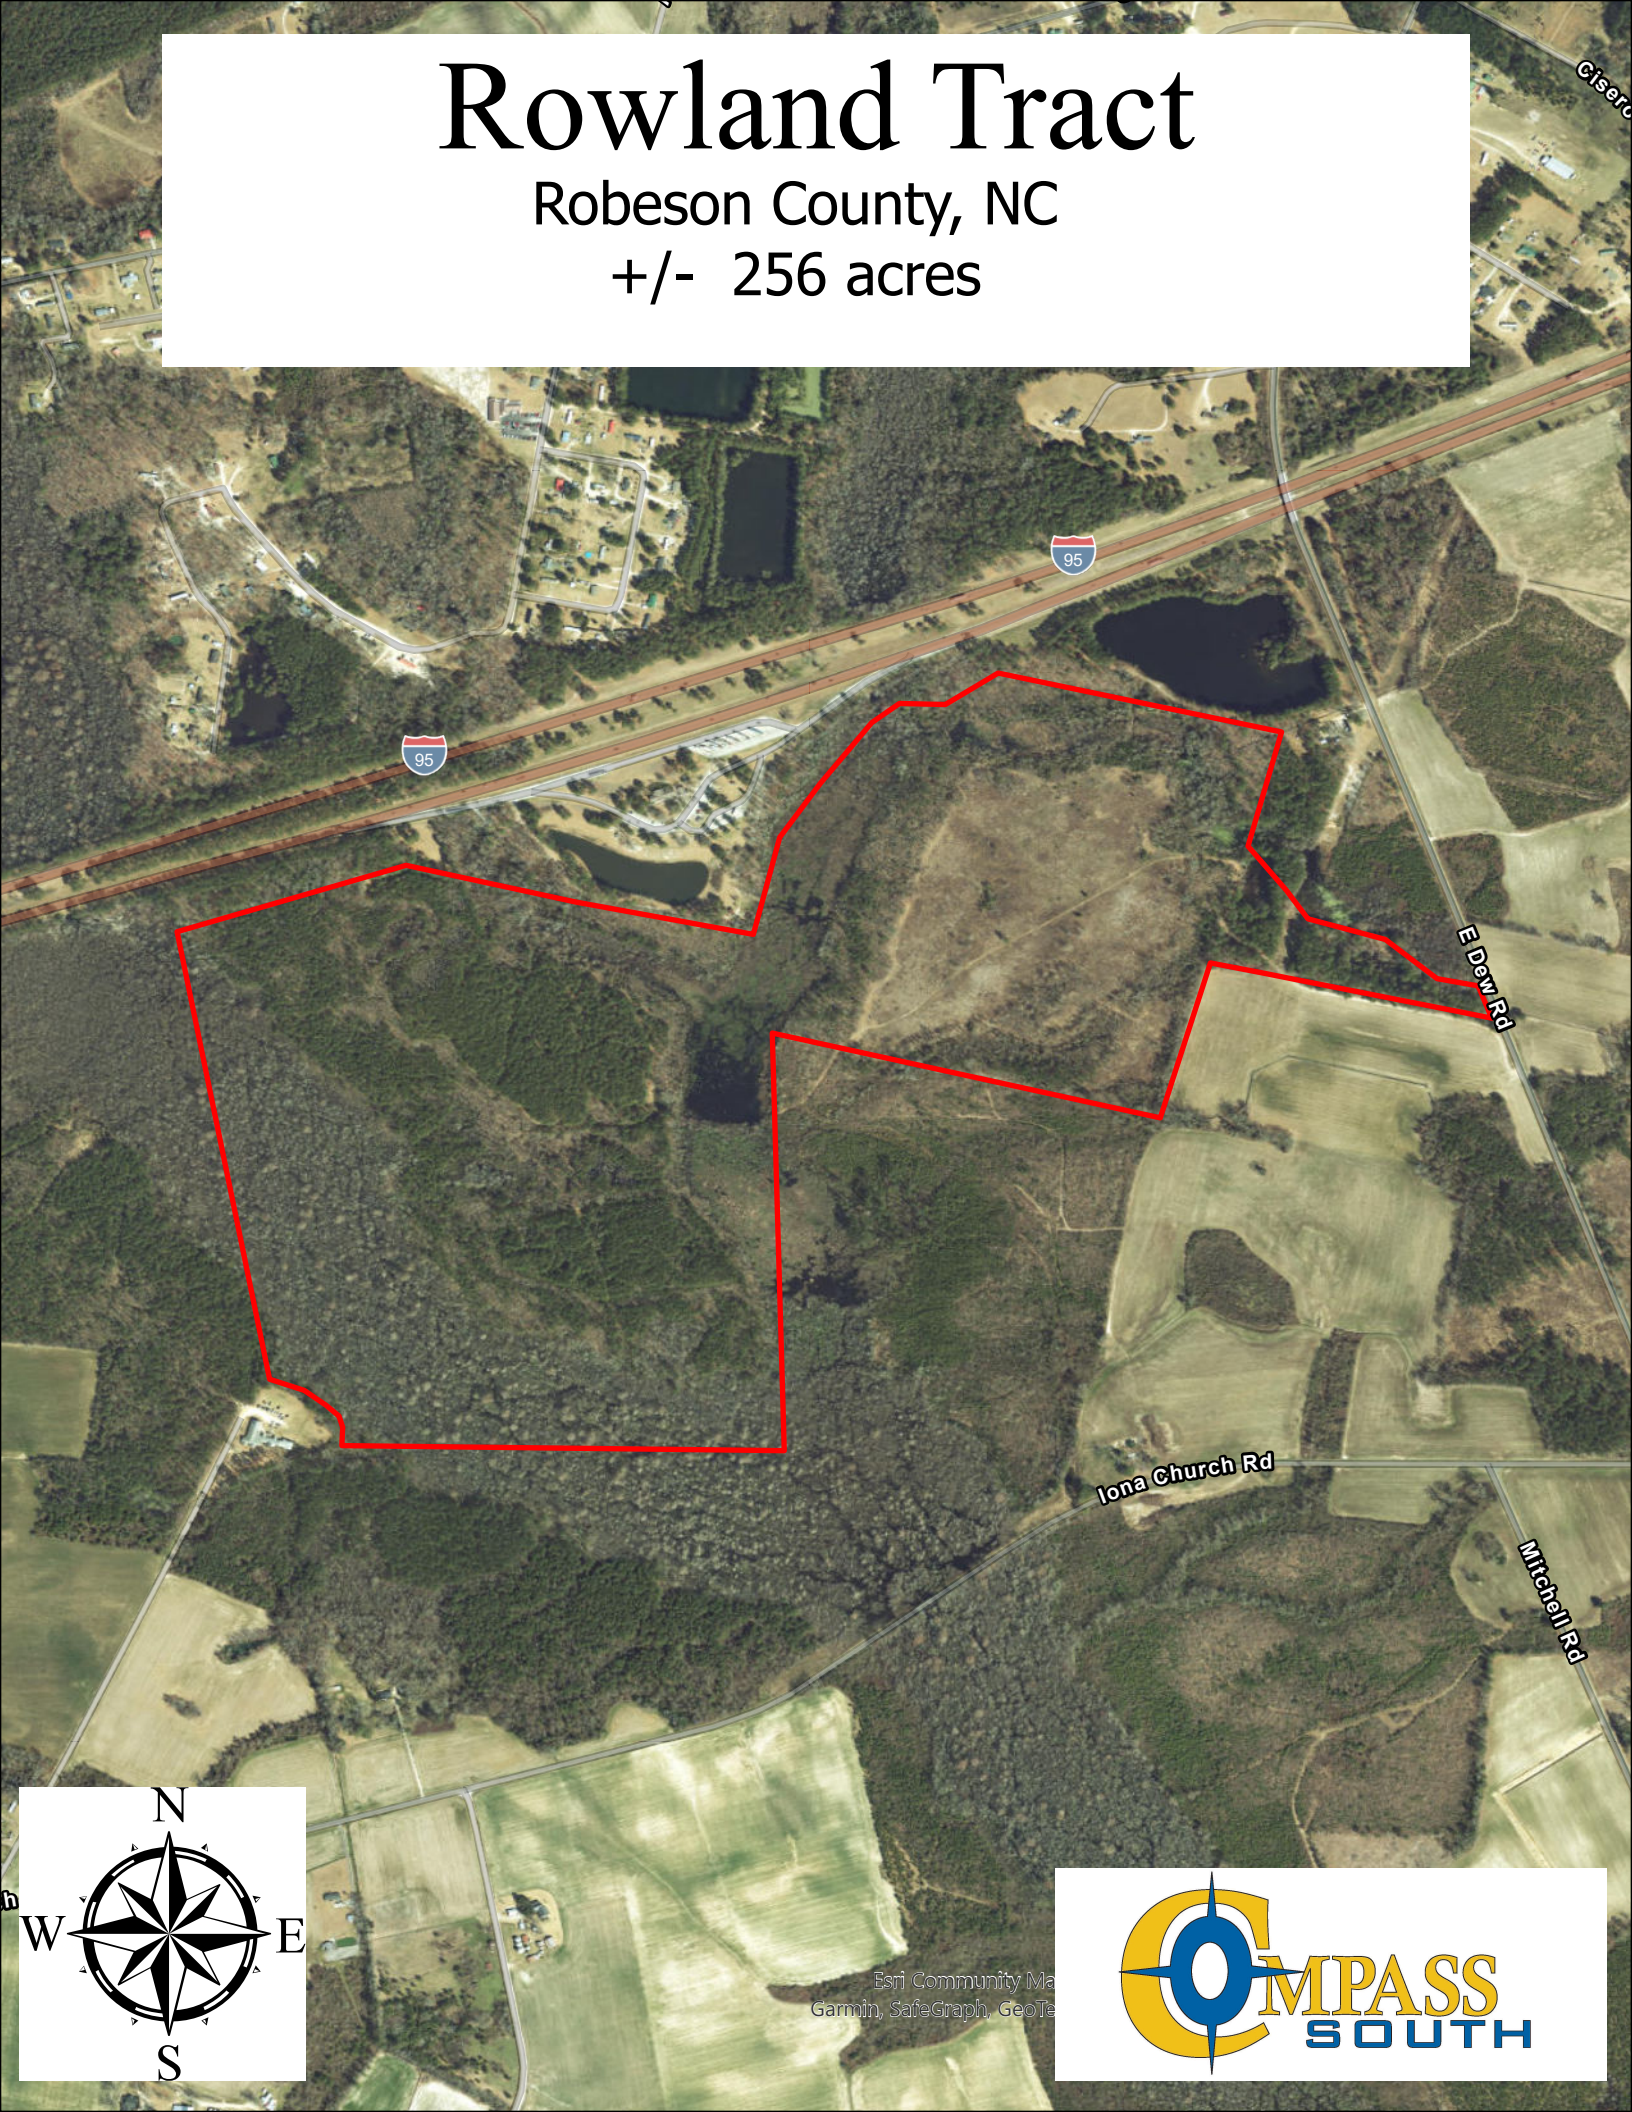

Rowland Tract

Robeson County, NC

+/- 256 acres

Esri Community Ma
Garmin, SafeGraph, GeoTe