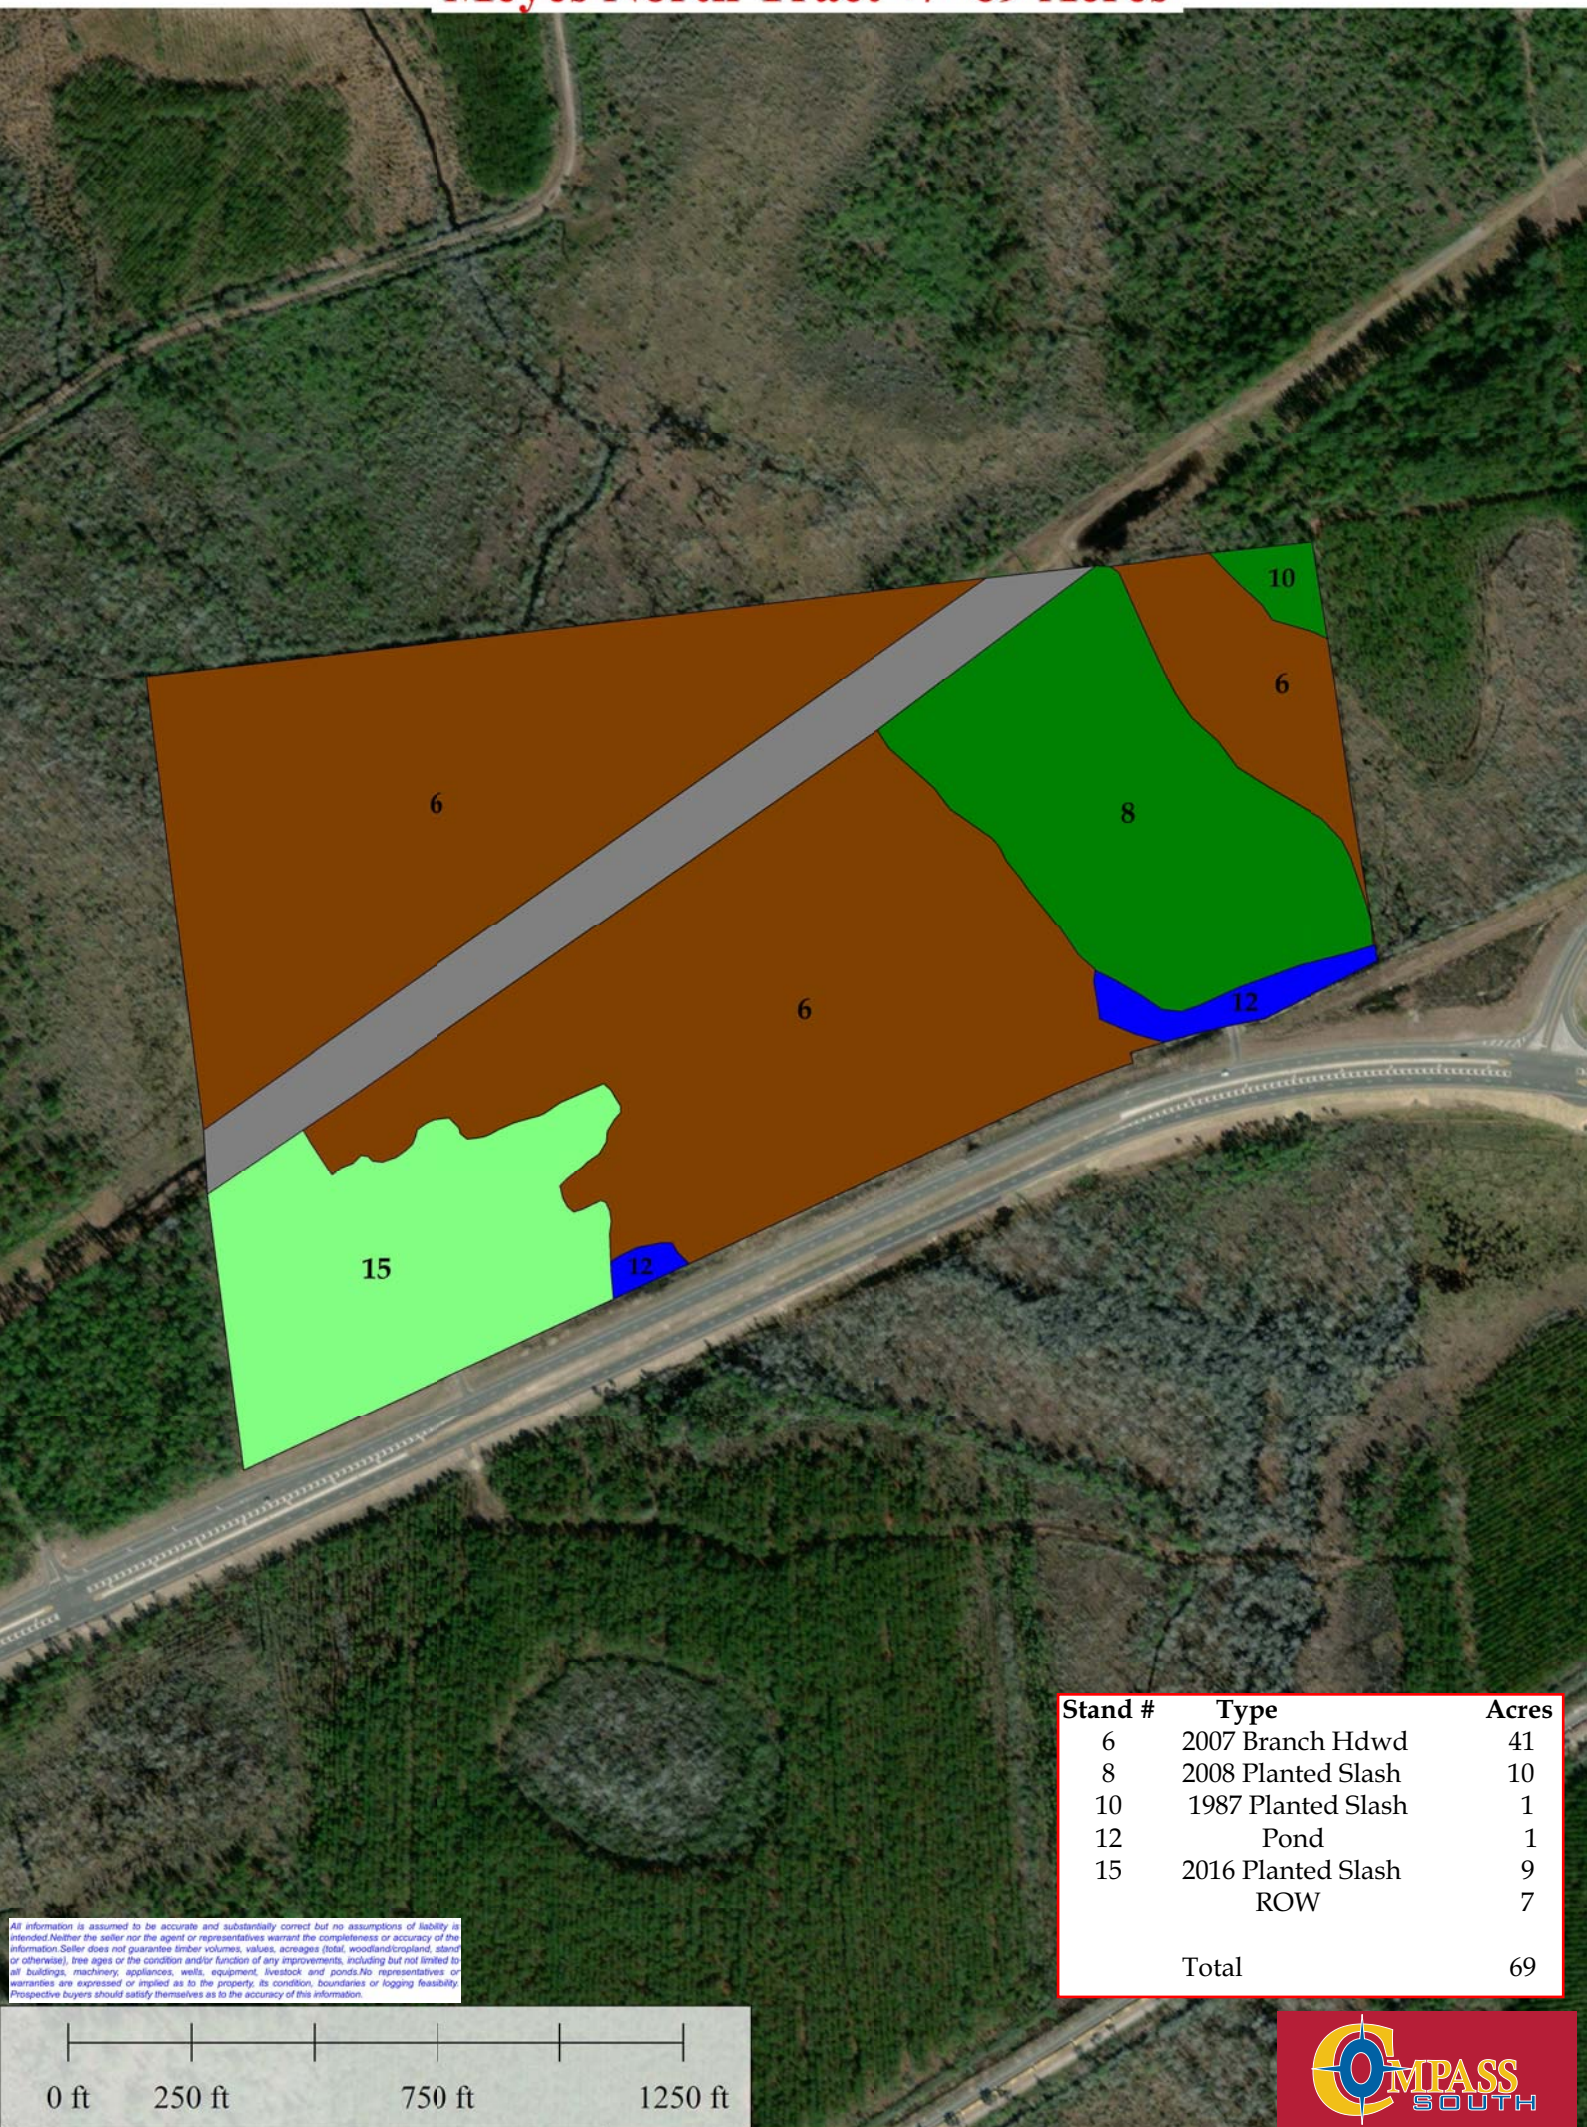

Meyes North Tract +/- 69 Acres

Stand #	Type	Acres
6	2007 Branch Hdwd	41
8	2008 Planted Slash	10
10	1987 Planted Slash	1
12	Pond	1
15	2016 Planted Slash	9
	ROW	7
Total		69