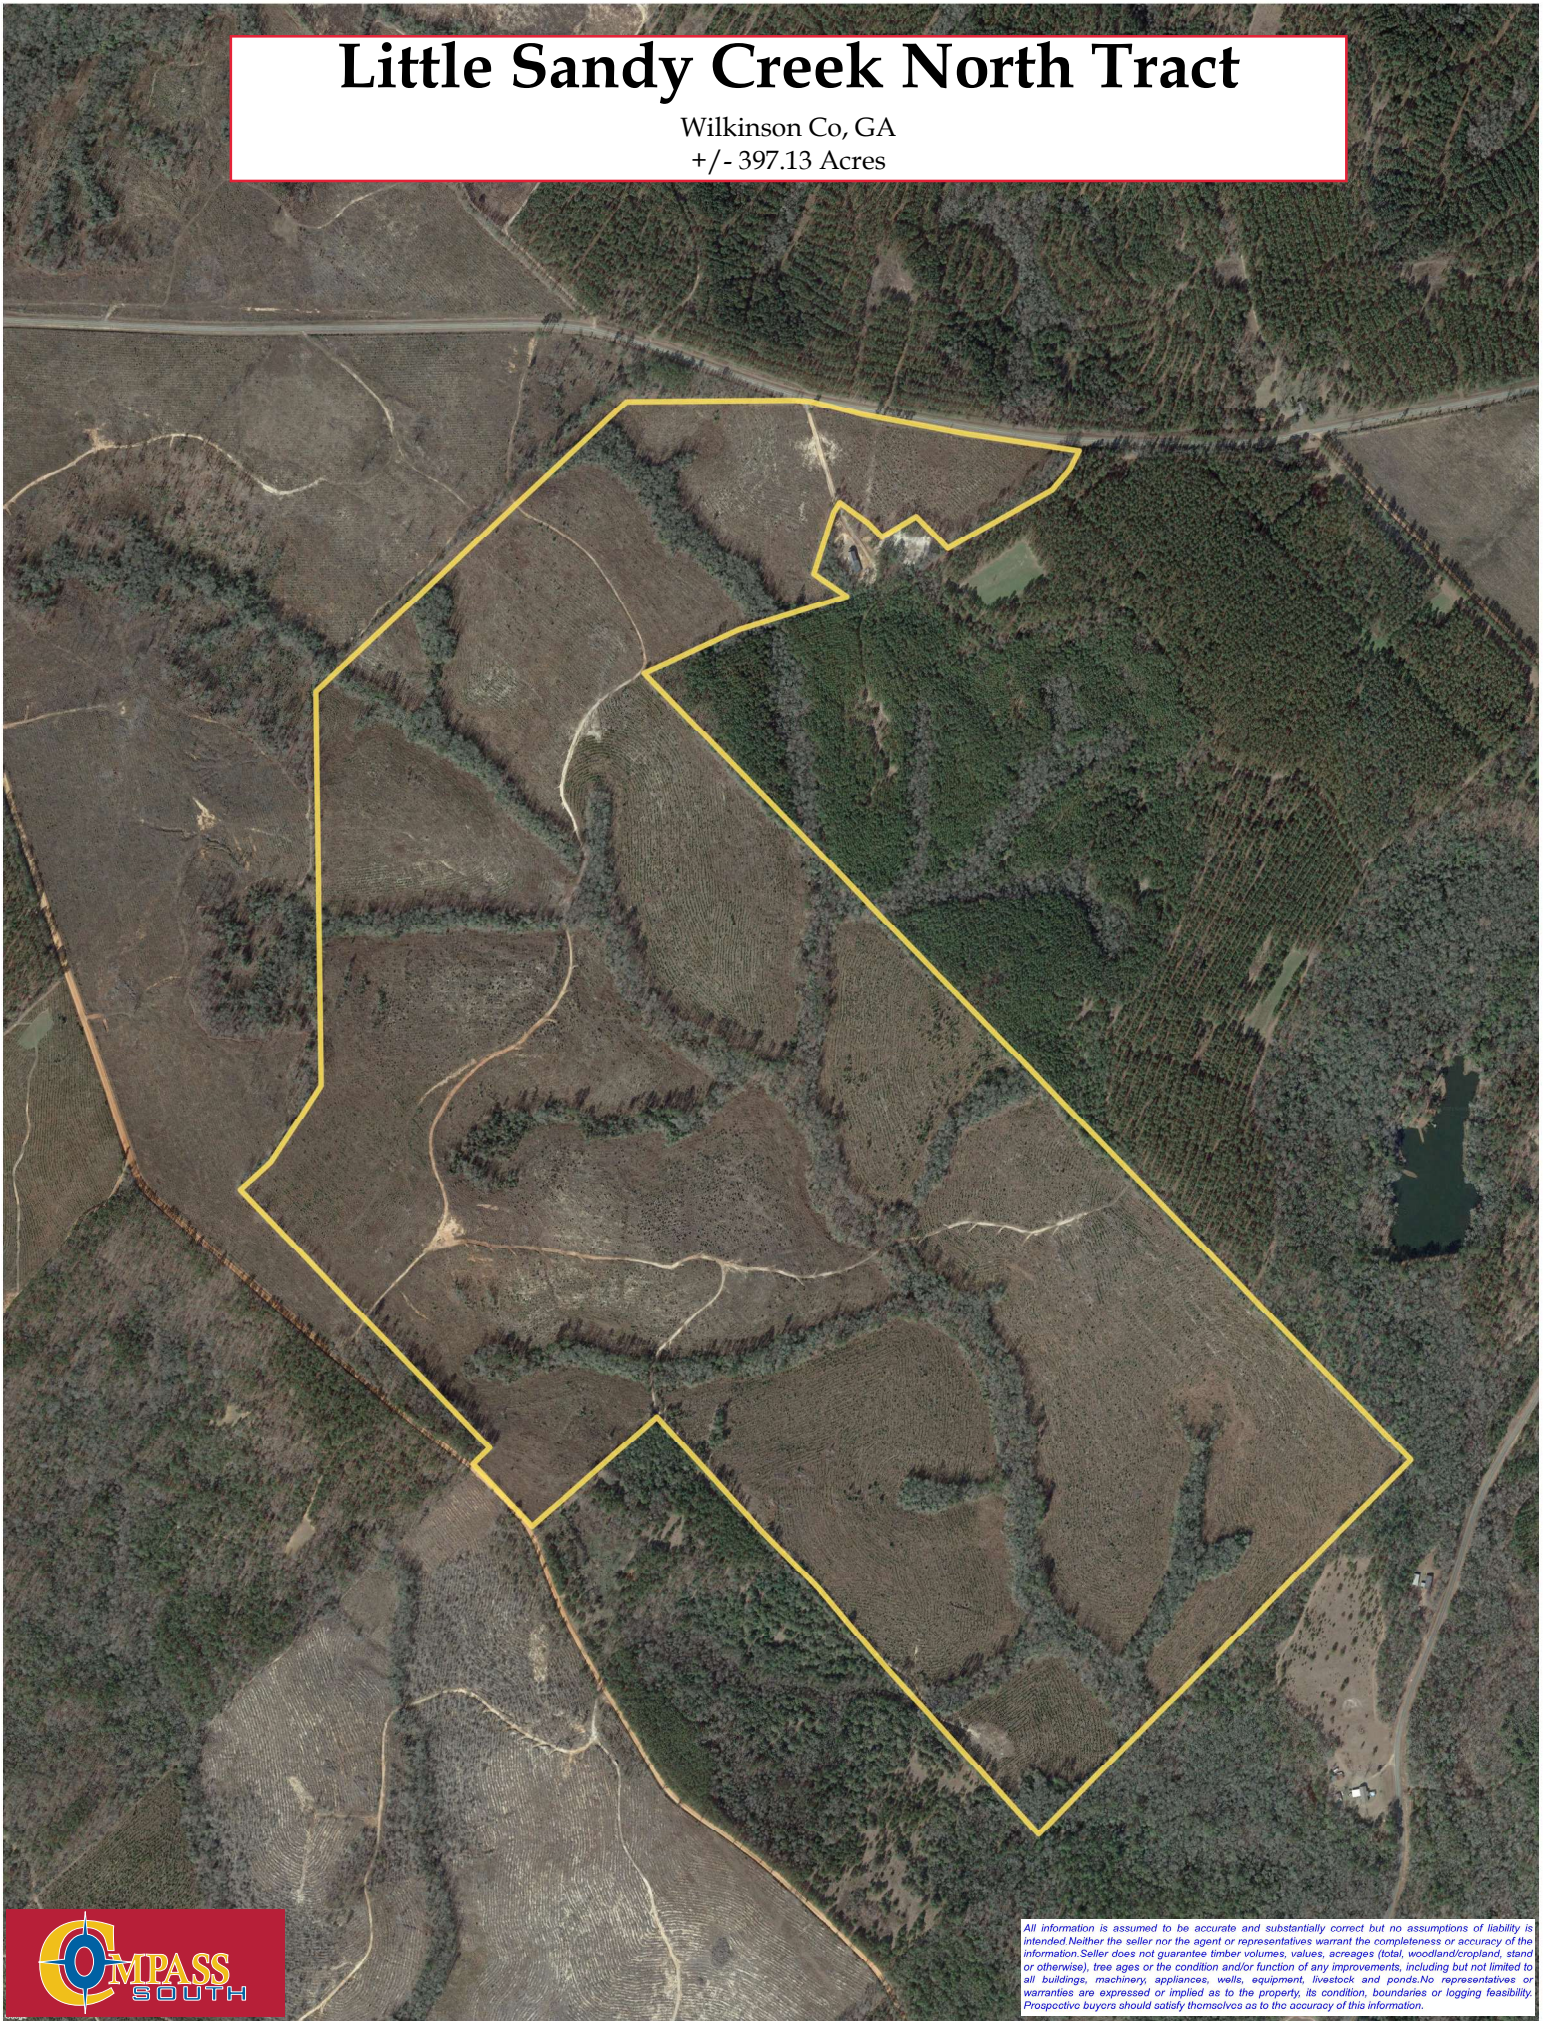

Little Sandy Creek North Tract

Wilkinson Co, GA
+/- 397.13 Acres