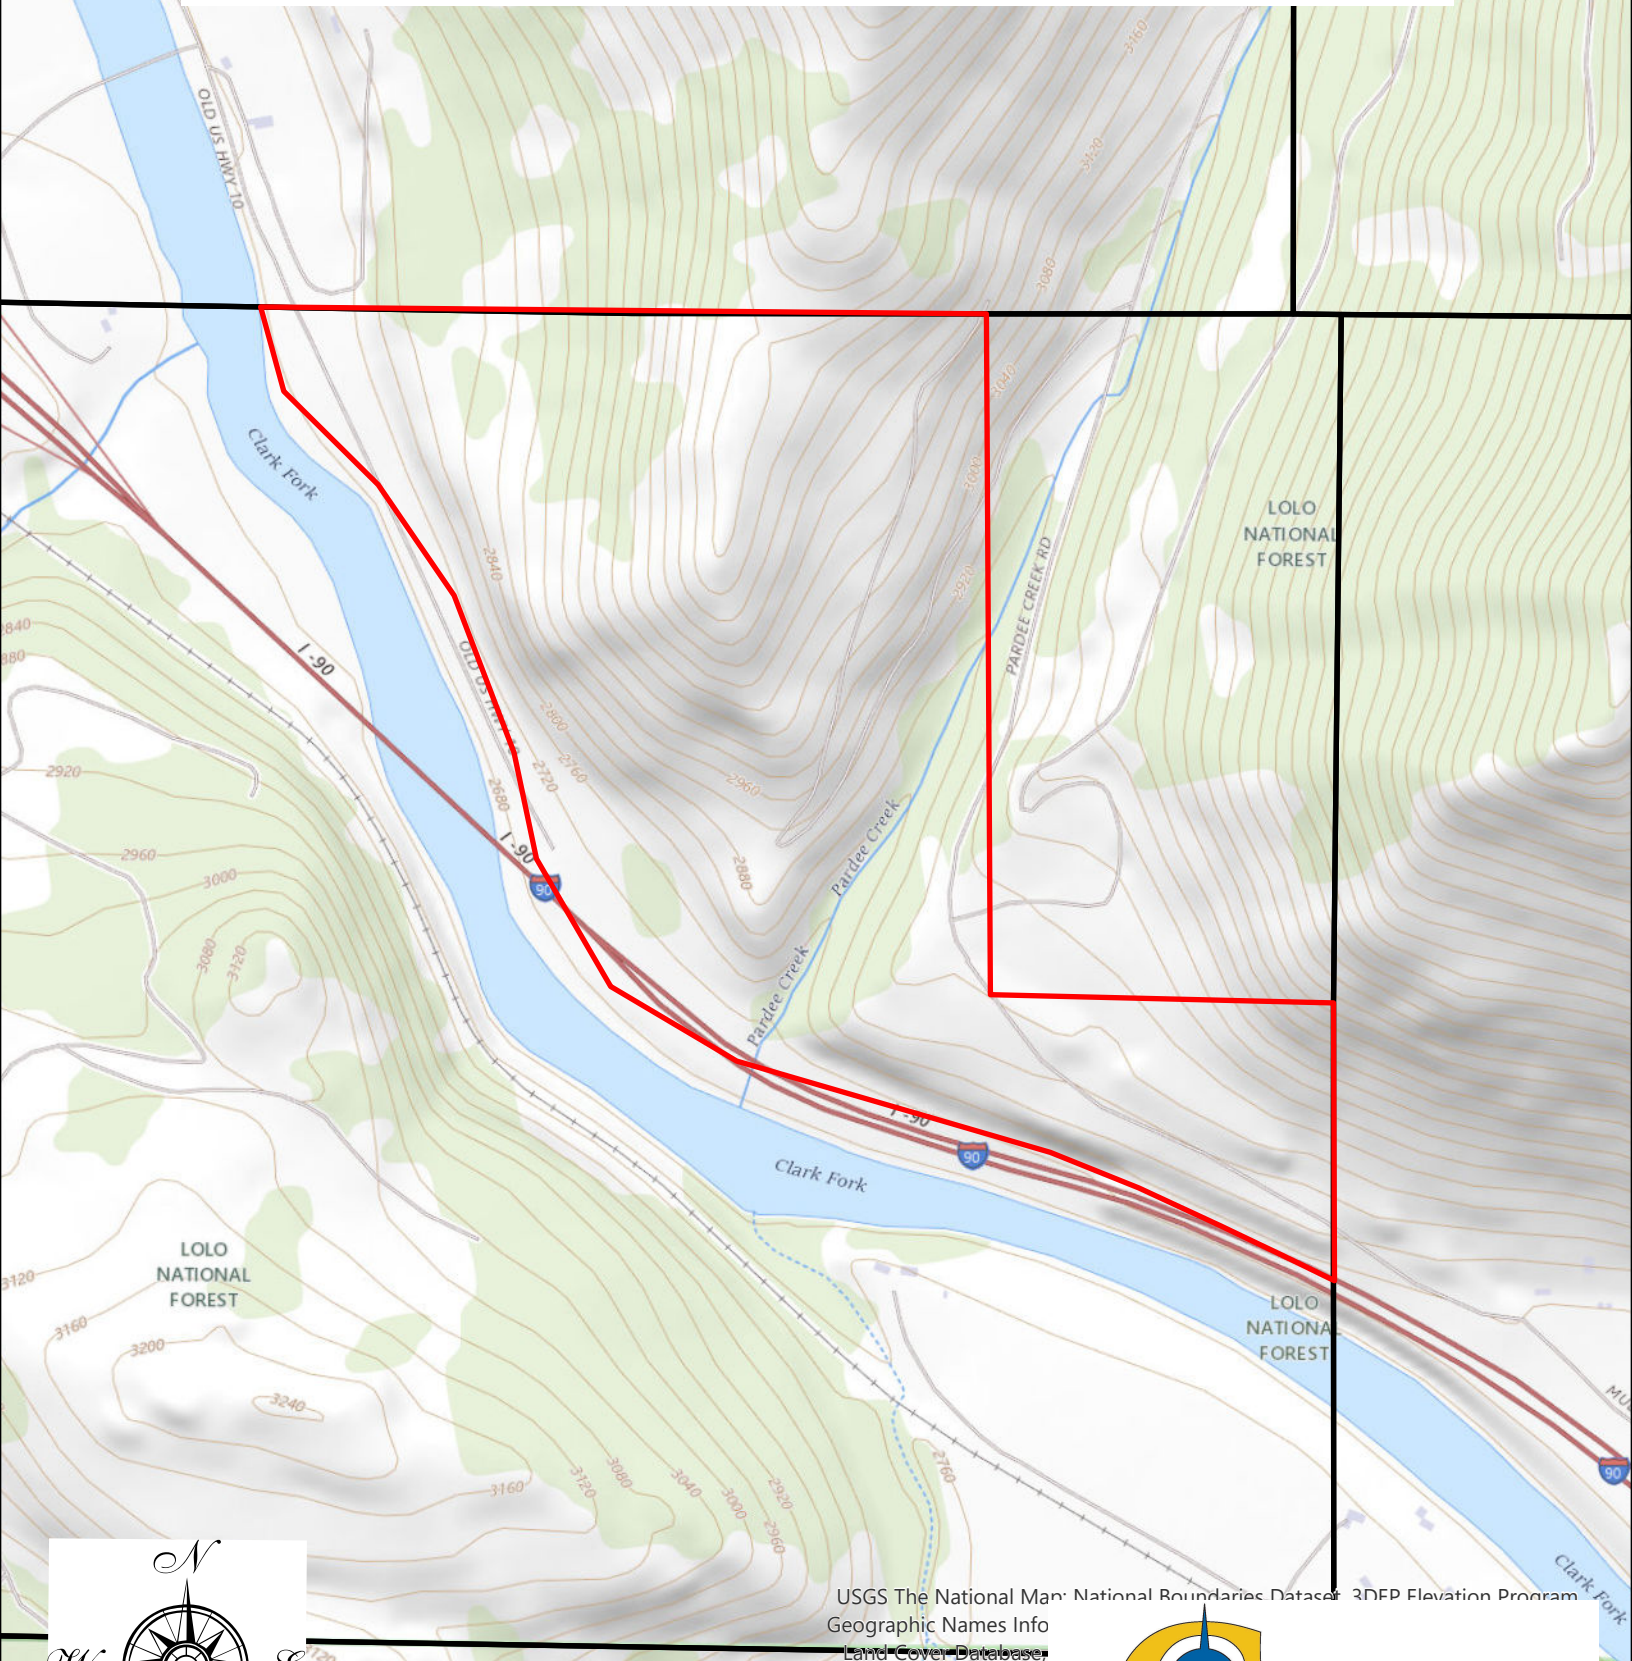

Clark Fork 1 Tract

+/- 196 Acres
Mineral County, MT

USGS The National Map; National Boundaries Dataset; 3DEP Elevation Program
Geographic Names Info
Land Cover Database
Dataset; USGS Global Elevation Data; Natural Earth Data;
and NOAA National Ocean Service