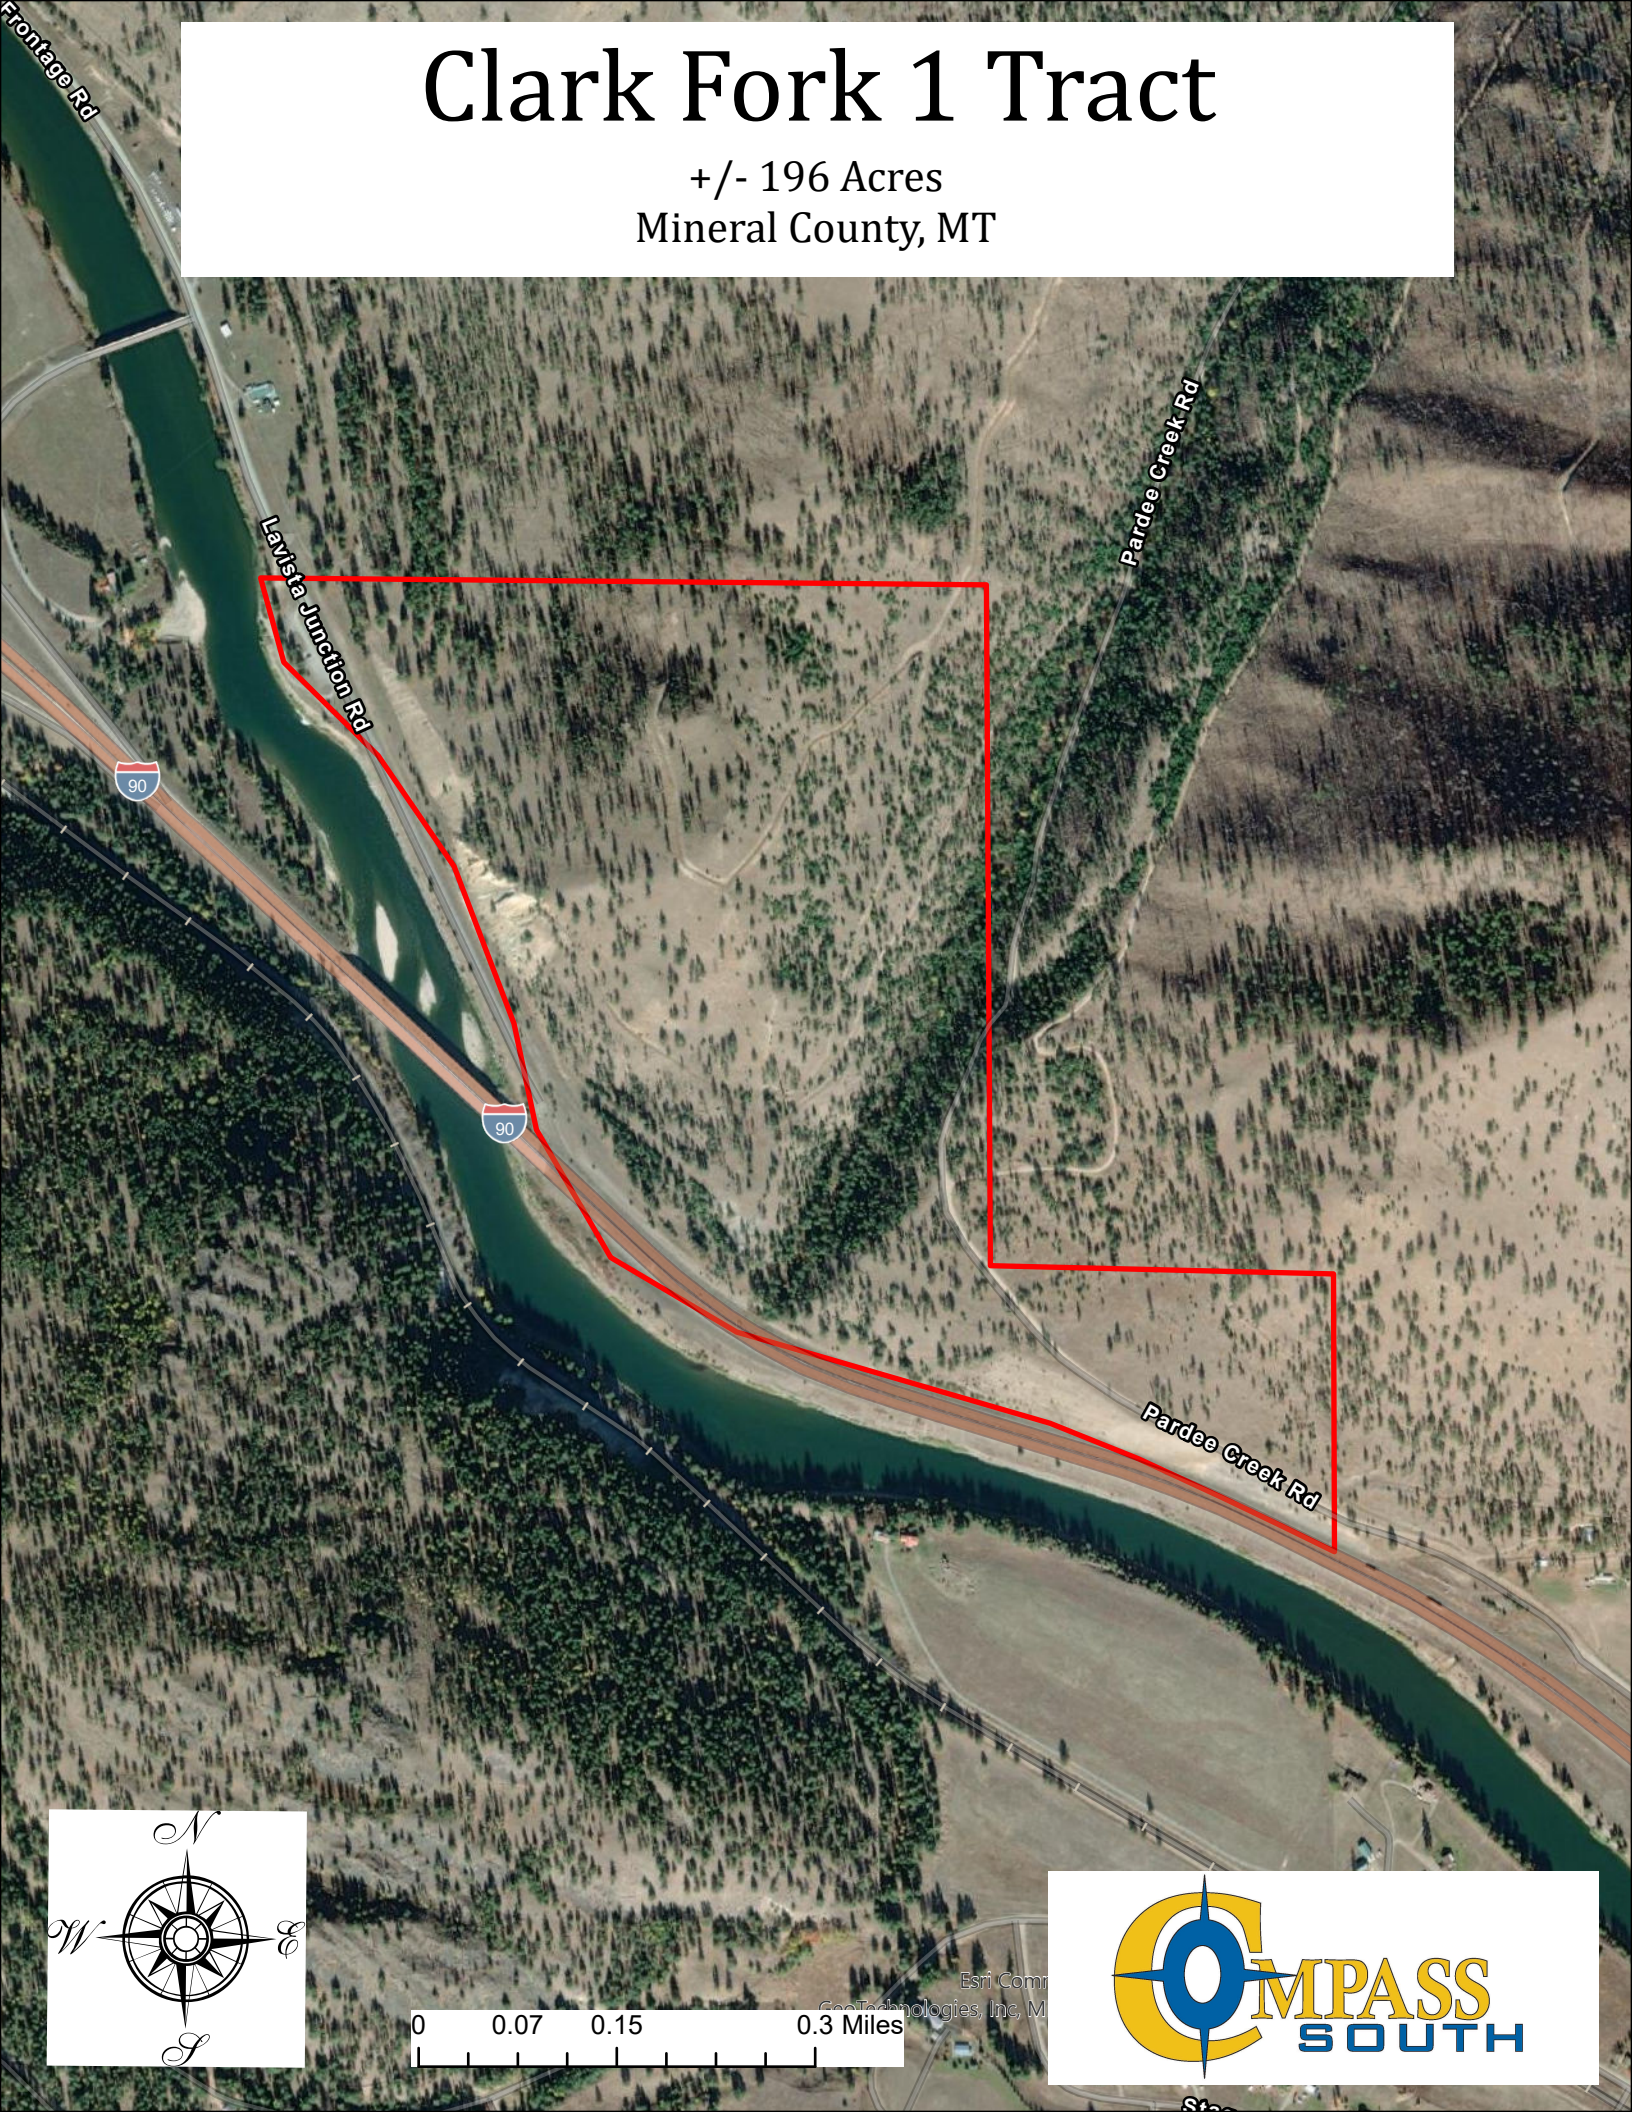

Clark Fork 1 Tract

+/- 196 Acres
Mineral County, MT

Esri Com
GeoTechnologies, Inc, M