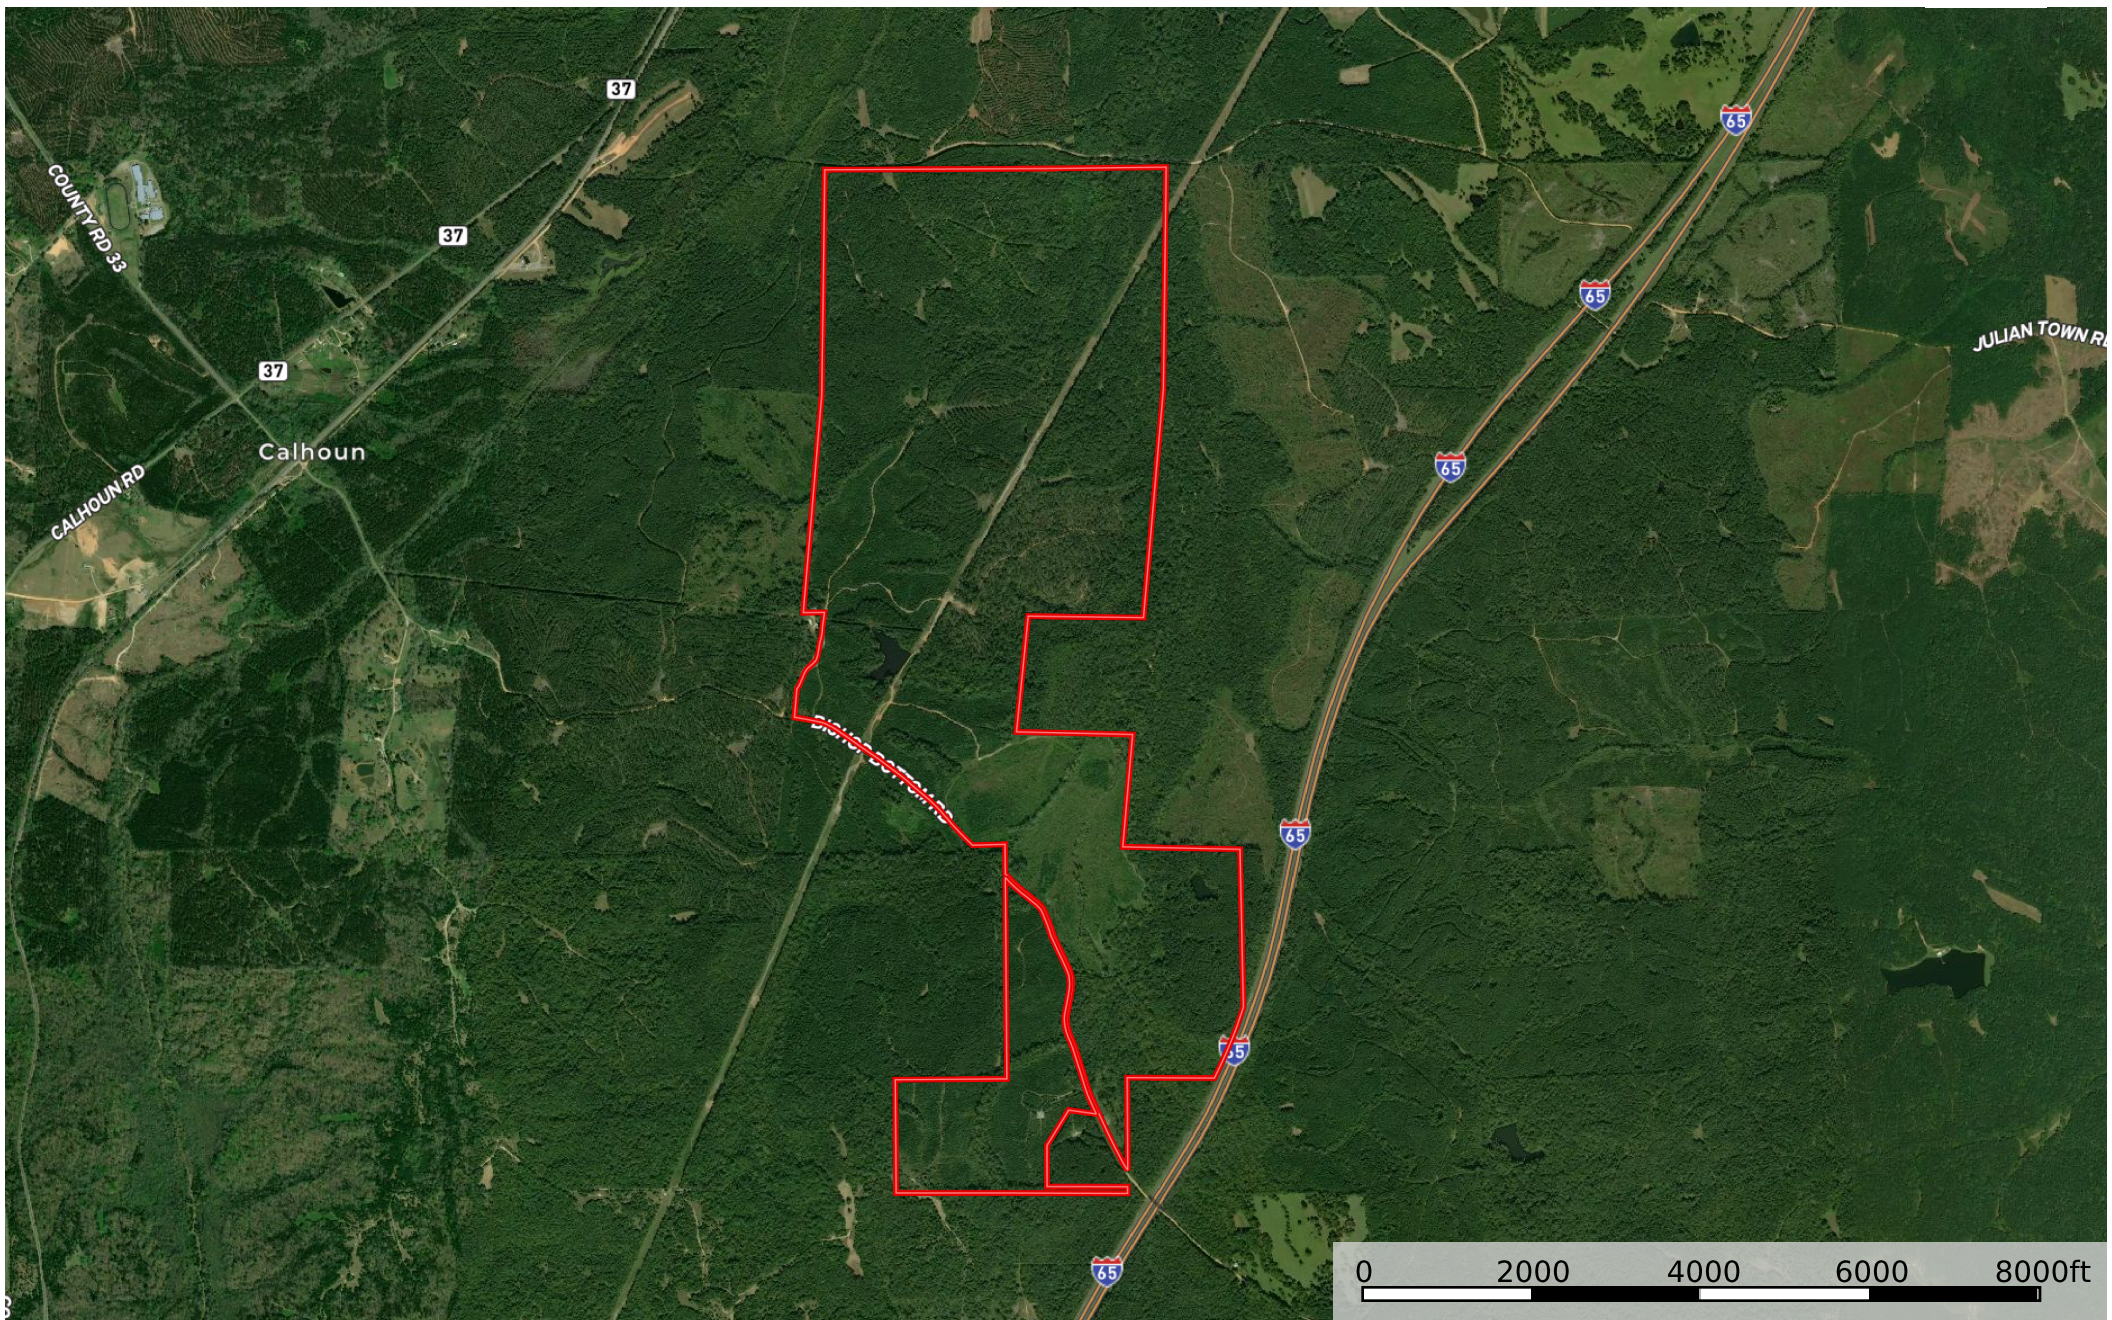

Letohatchee Tract - 895 Acres
Lowndes County, Alabama, 941 AC +/-

 Boundary