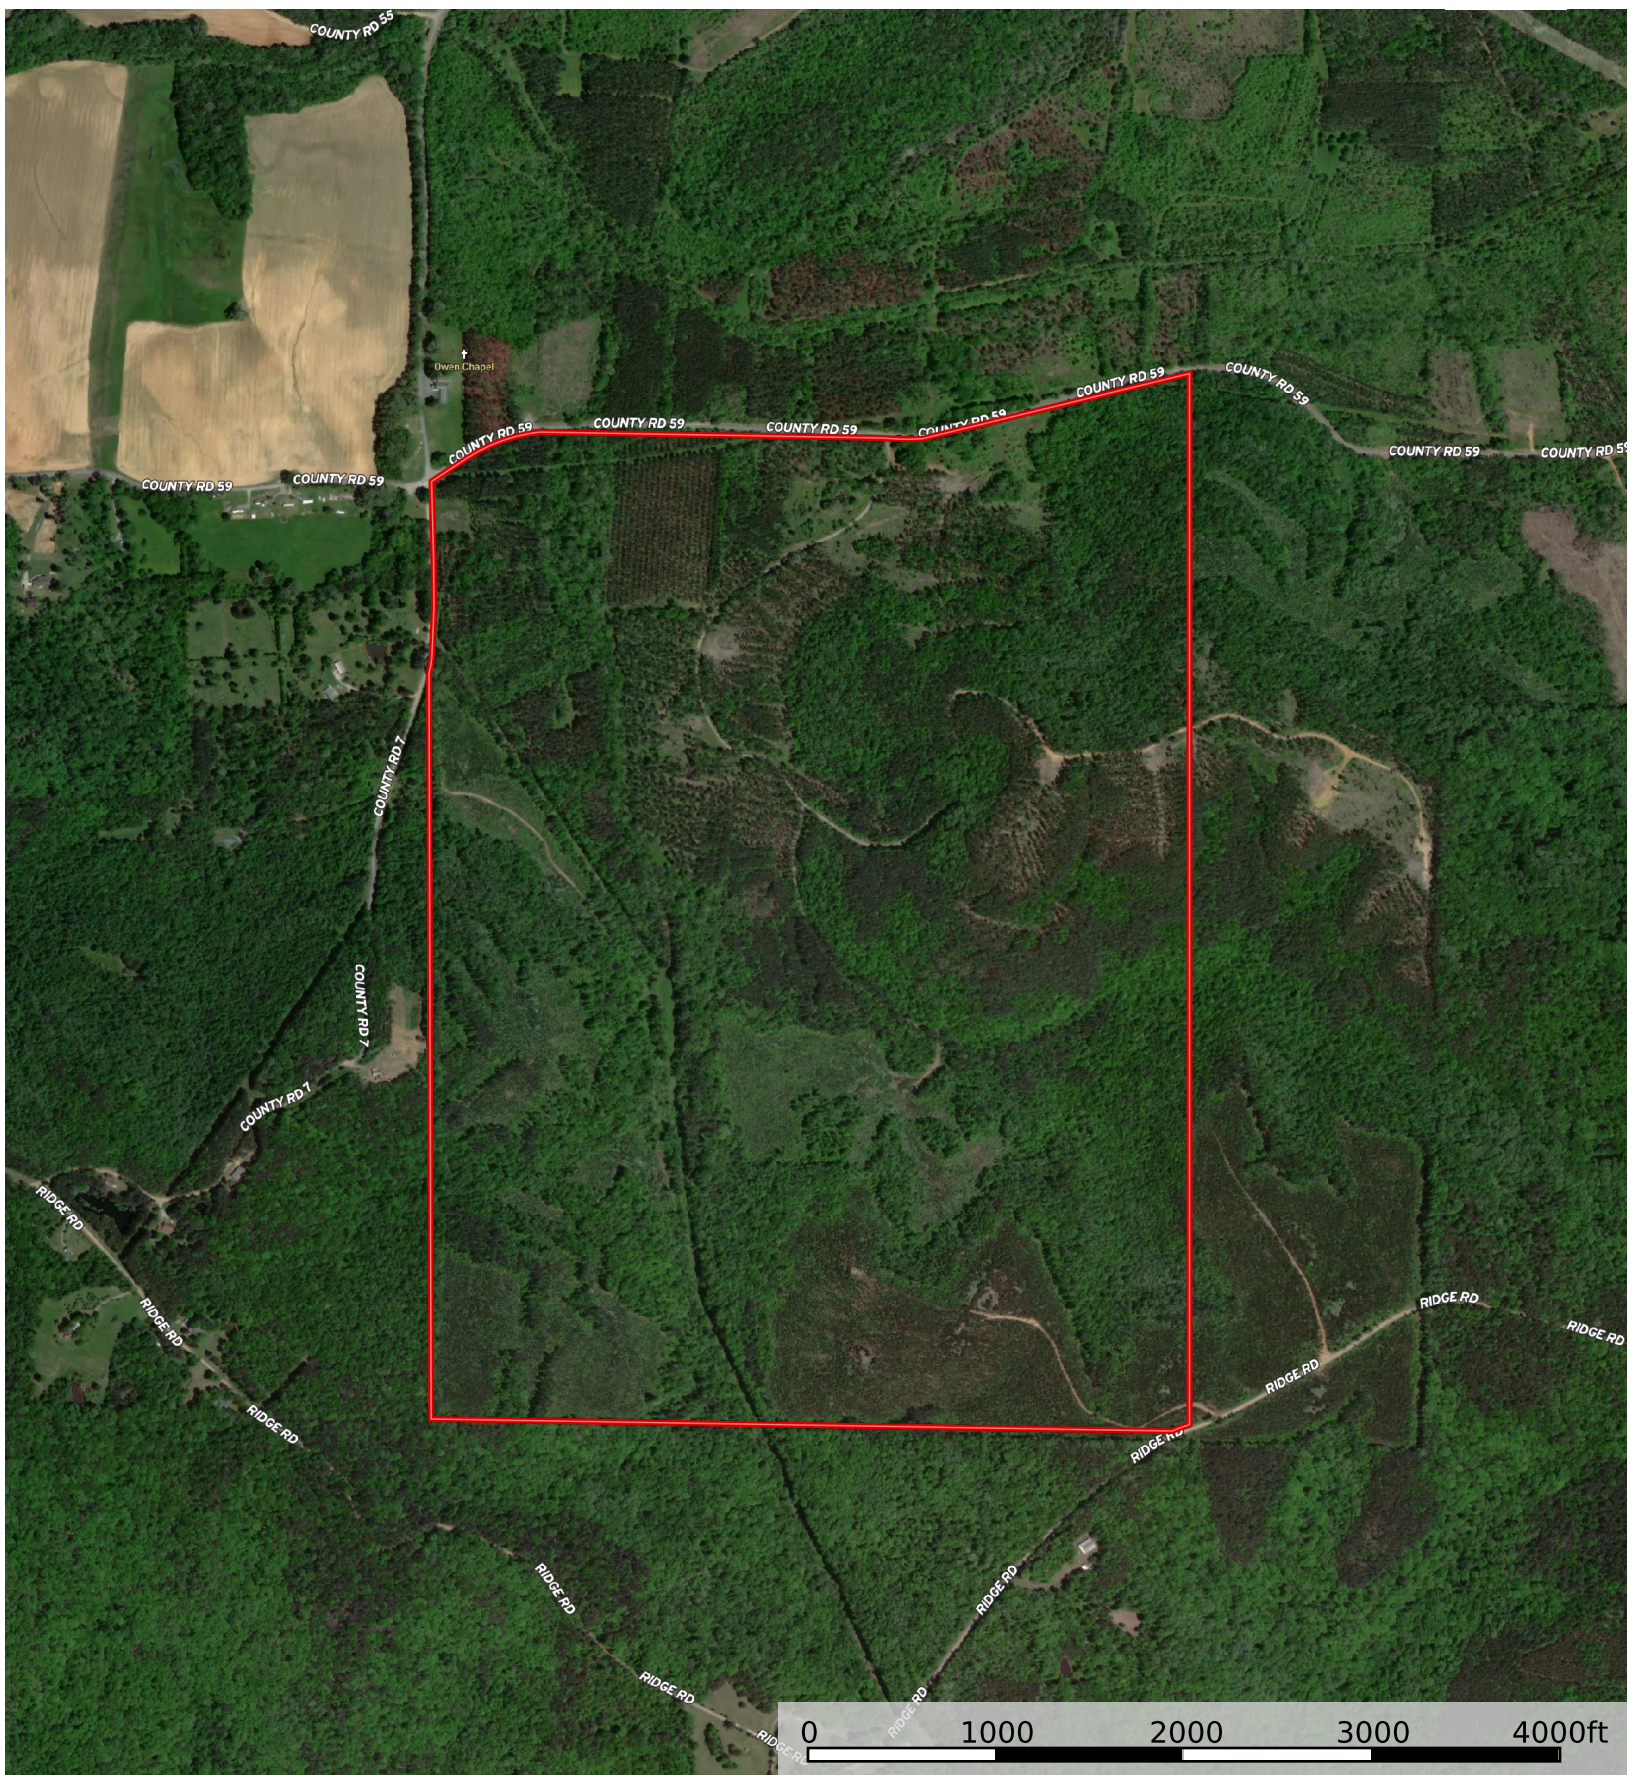

Pine Tops - 491 Acres

Lawrence County, Alabama, 491 AC +/-

 Boundary