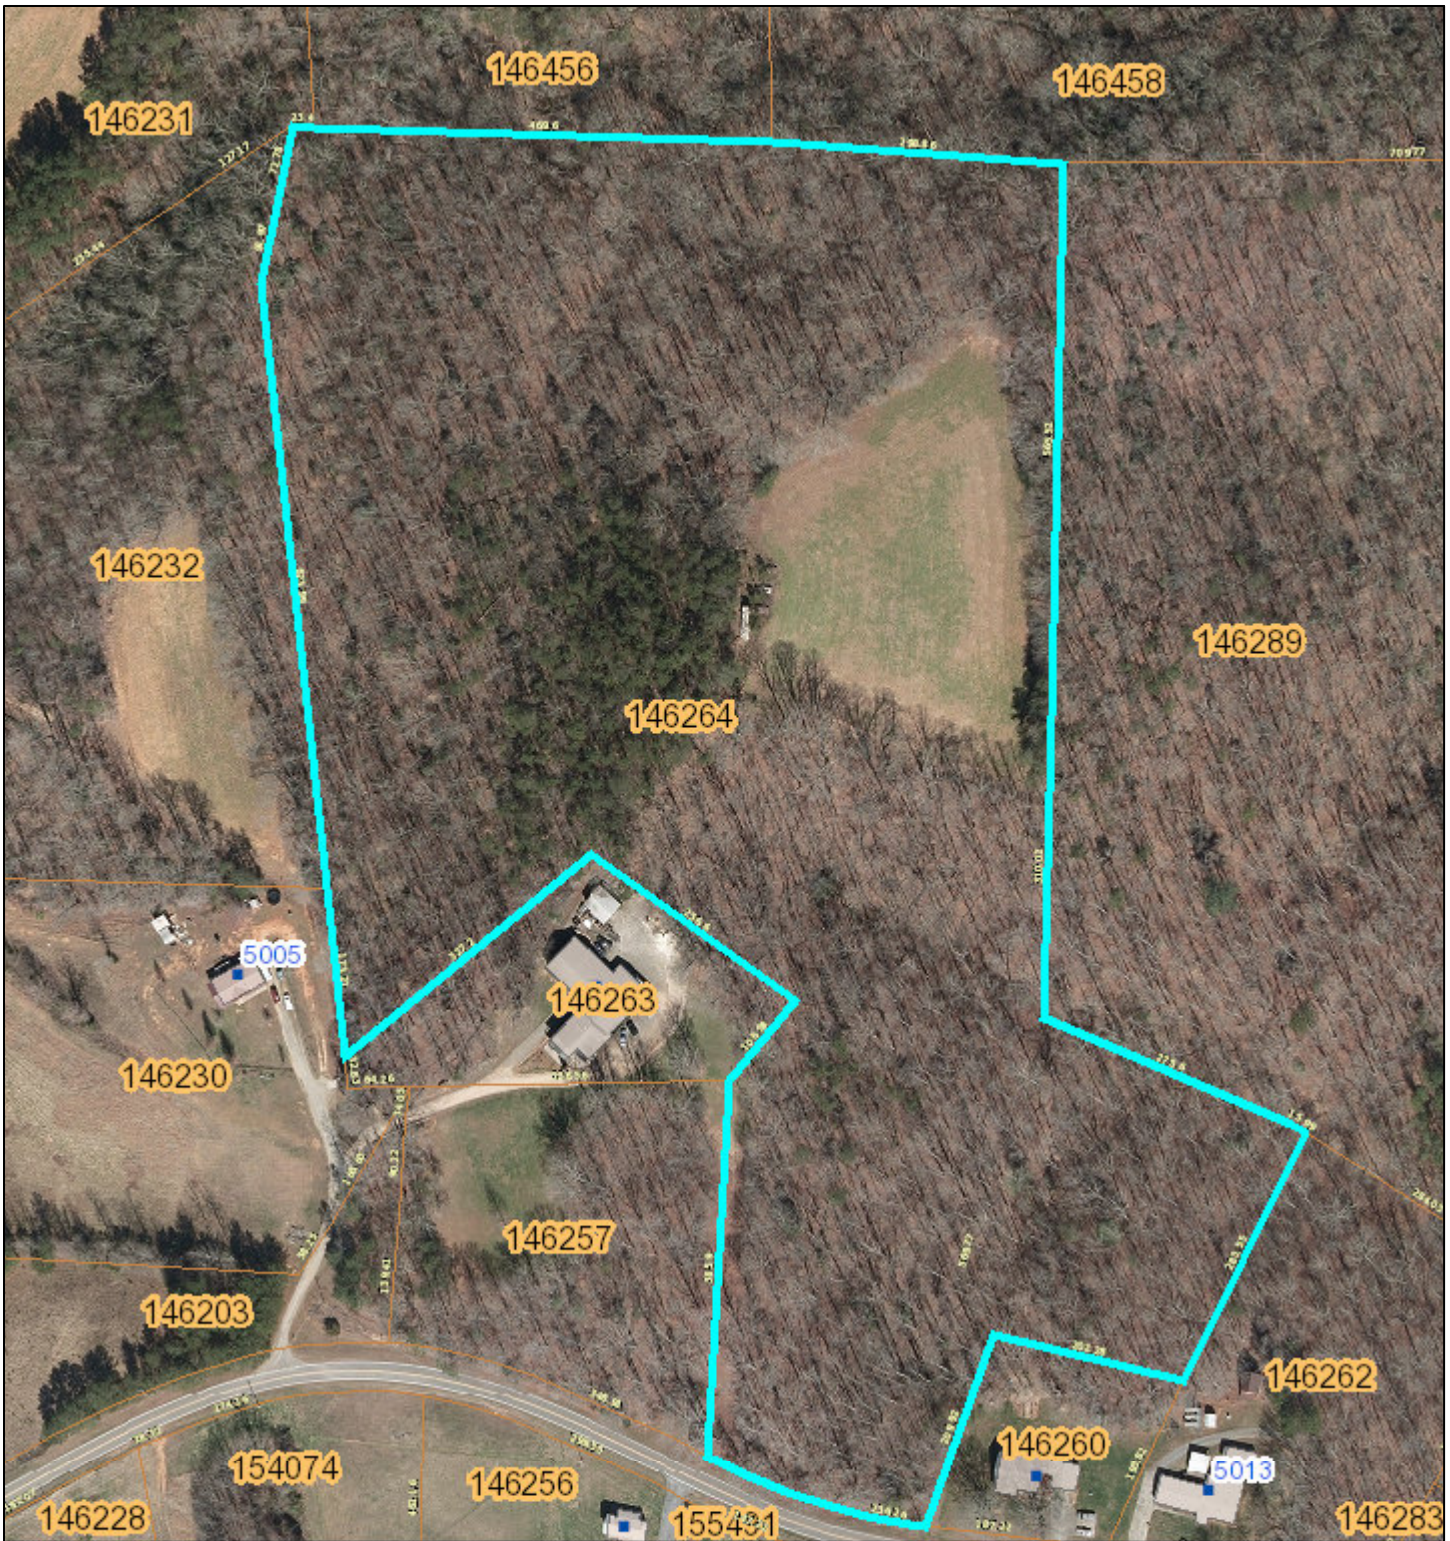

# 01 Friendship Circle Road

November 1, 2022

- Addresses
- Parcels
- Town Limits with ETJ
- Building Footprints

Owner Name: HARPE JEFFREY B  
 Address: FRIENDSHIP CIRCLE RD  
 Town: KERNERSVILLE  
 PIN: 594 100394332  
 Parcel ID: 146264  
 Deed Ref: 1370/758  
 Total Acres: 20.161892

1:2,364