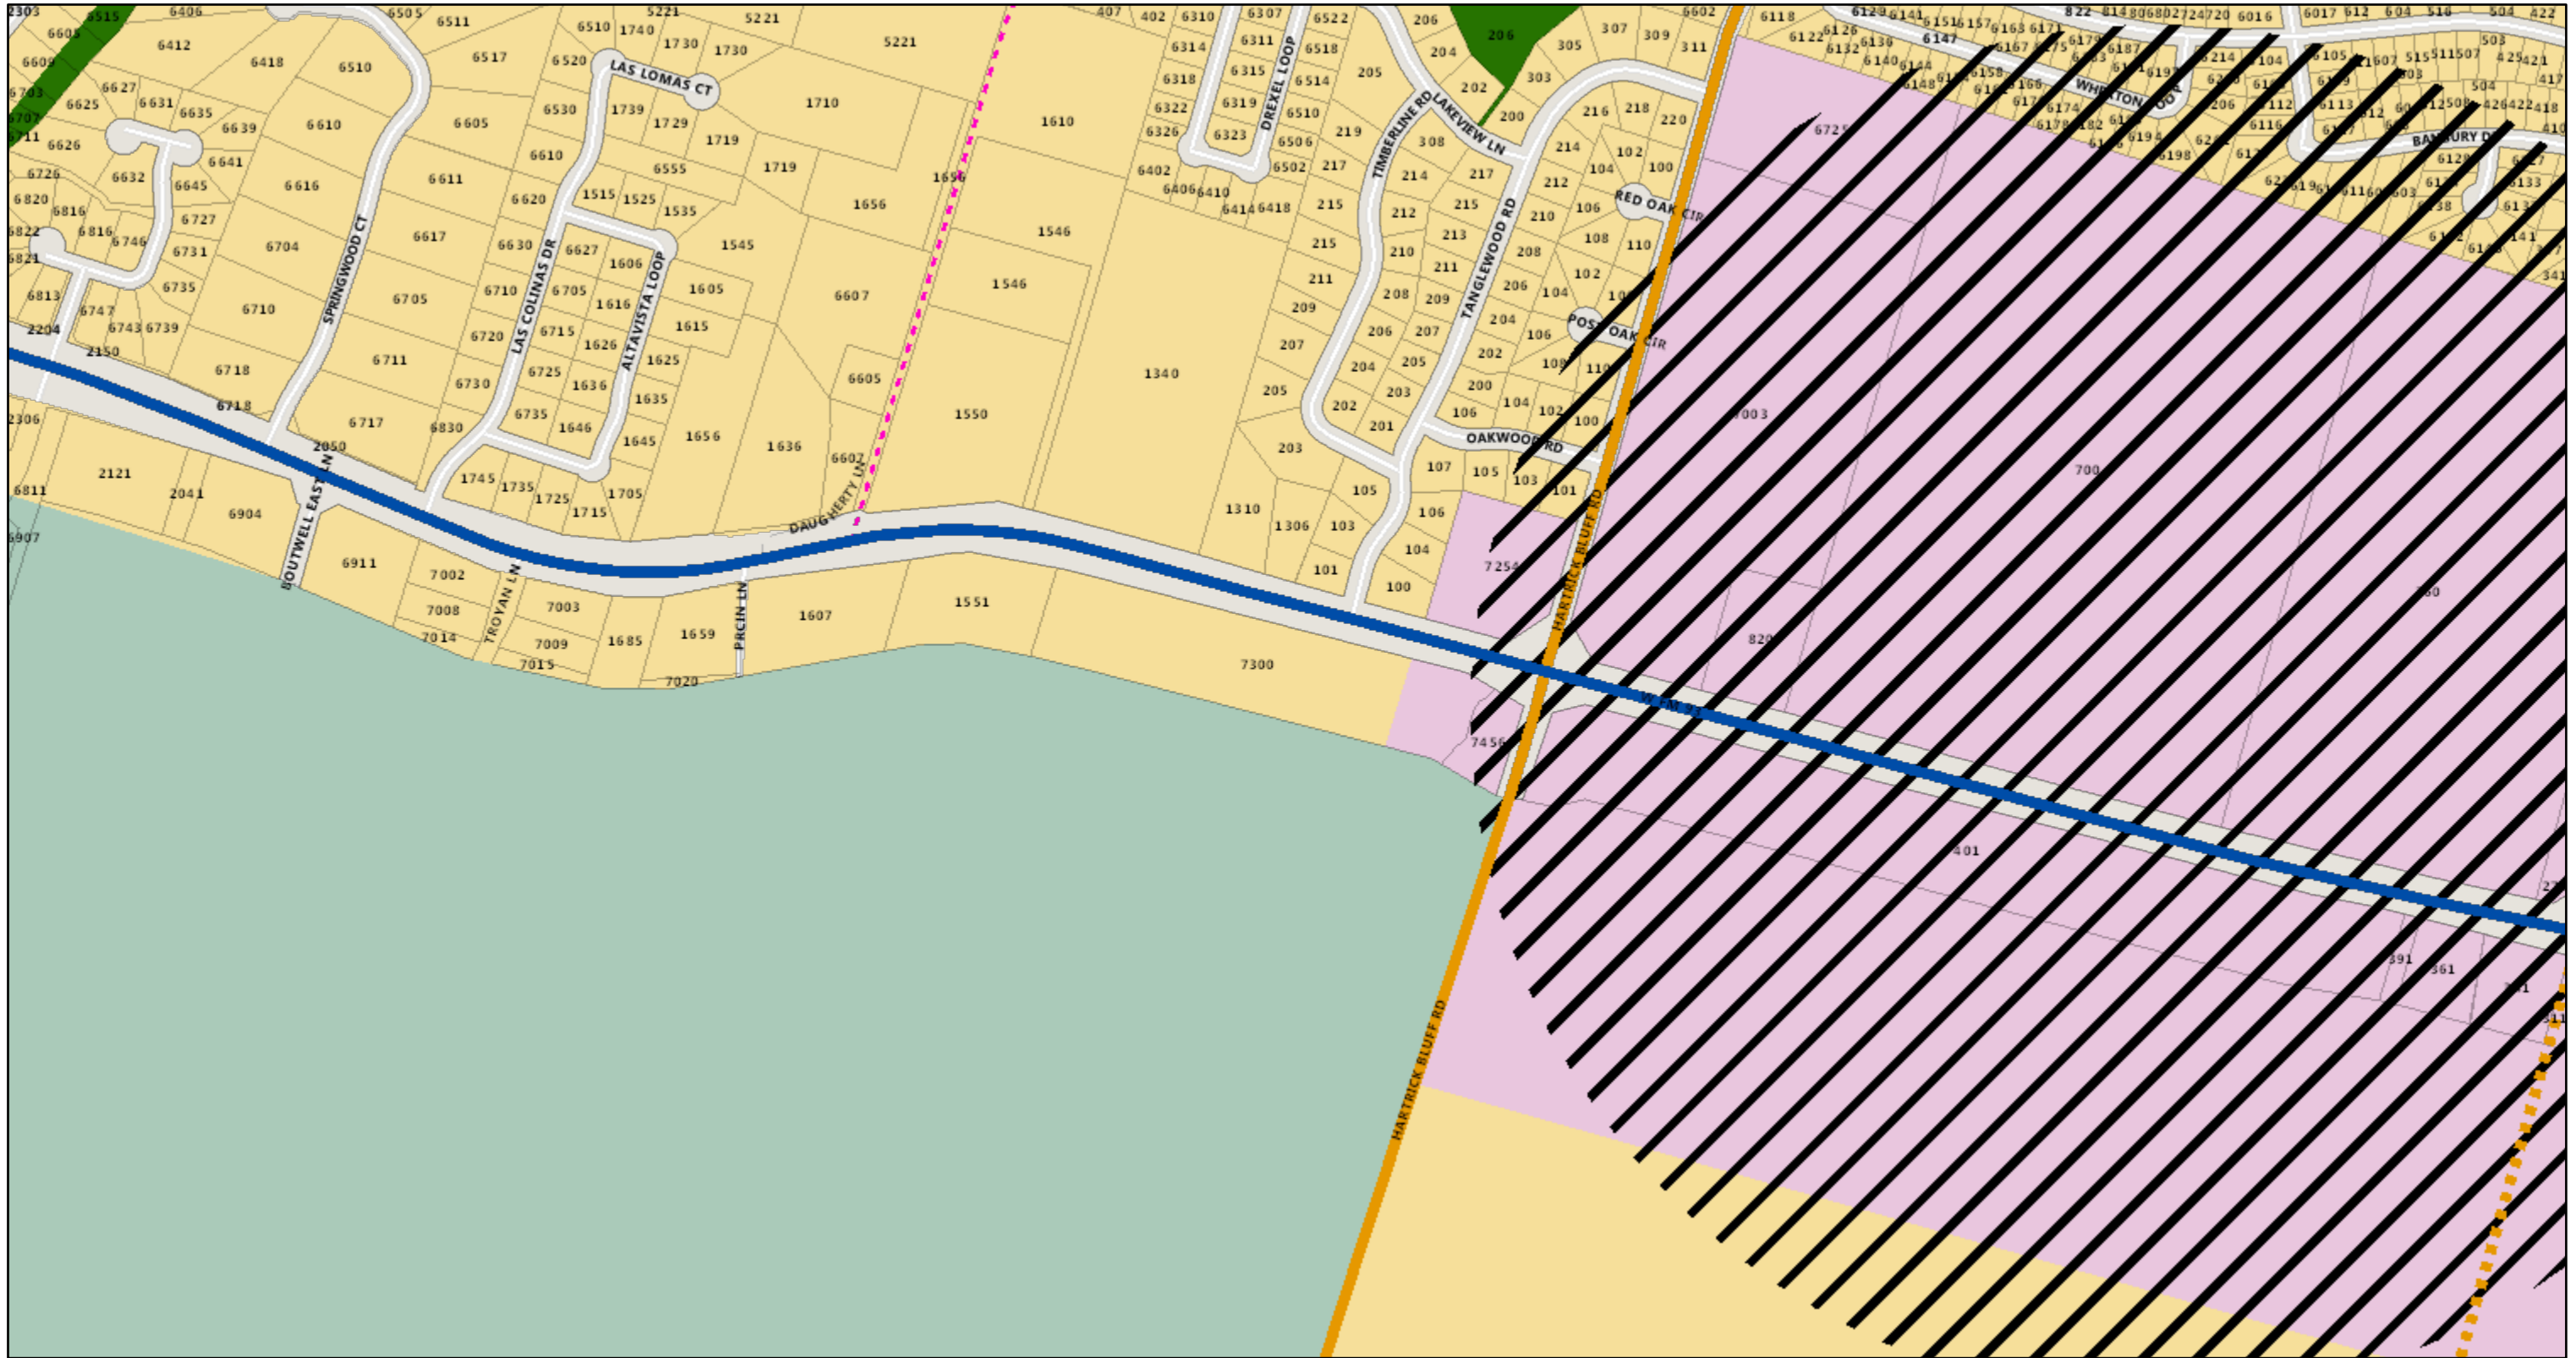

# Temple Future Land Use Map

5/5/2022, 9:06:55 PM

1:5,307

FutureLUP

- Residential and Neighborhood Services
- Corridor Mixed-Use
- Employment Mixed-Use
- Business Park
- Parks and Open Space
- Rural - Estate

- Regional Commercial
- Temple Medical & Education District
- Industrial
- Urban Residential
- Downtown Transition
- Downtown Core

- ThoroughfarePlan
- Highway
  - Major Arterial
  - Minor Arterial
  - Community Collector

- Parcels
- Railroad Labels
- Neighborhood Collector
- Future Major Arterial
- Future Minor Arterial
- Future Community Collector
- Future Neighborhood Collector
- Street Labels