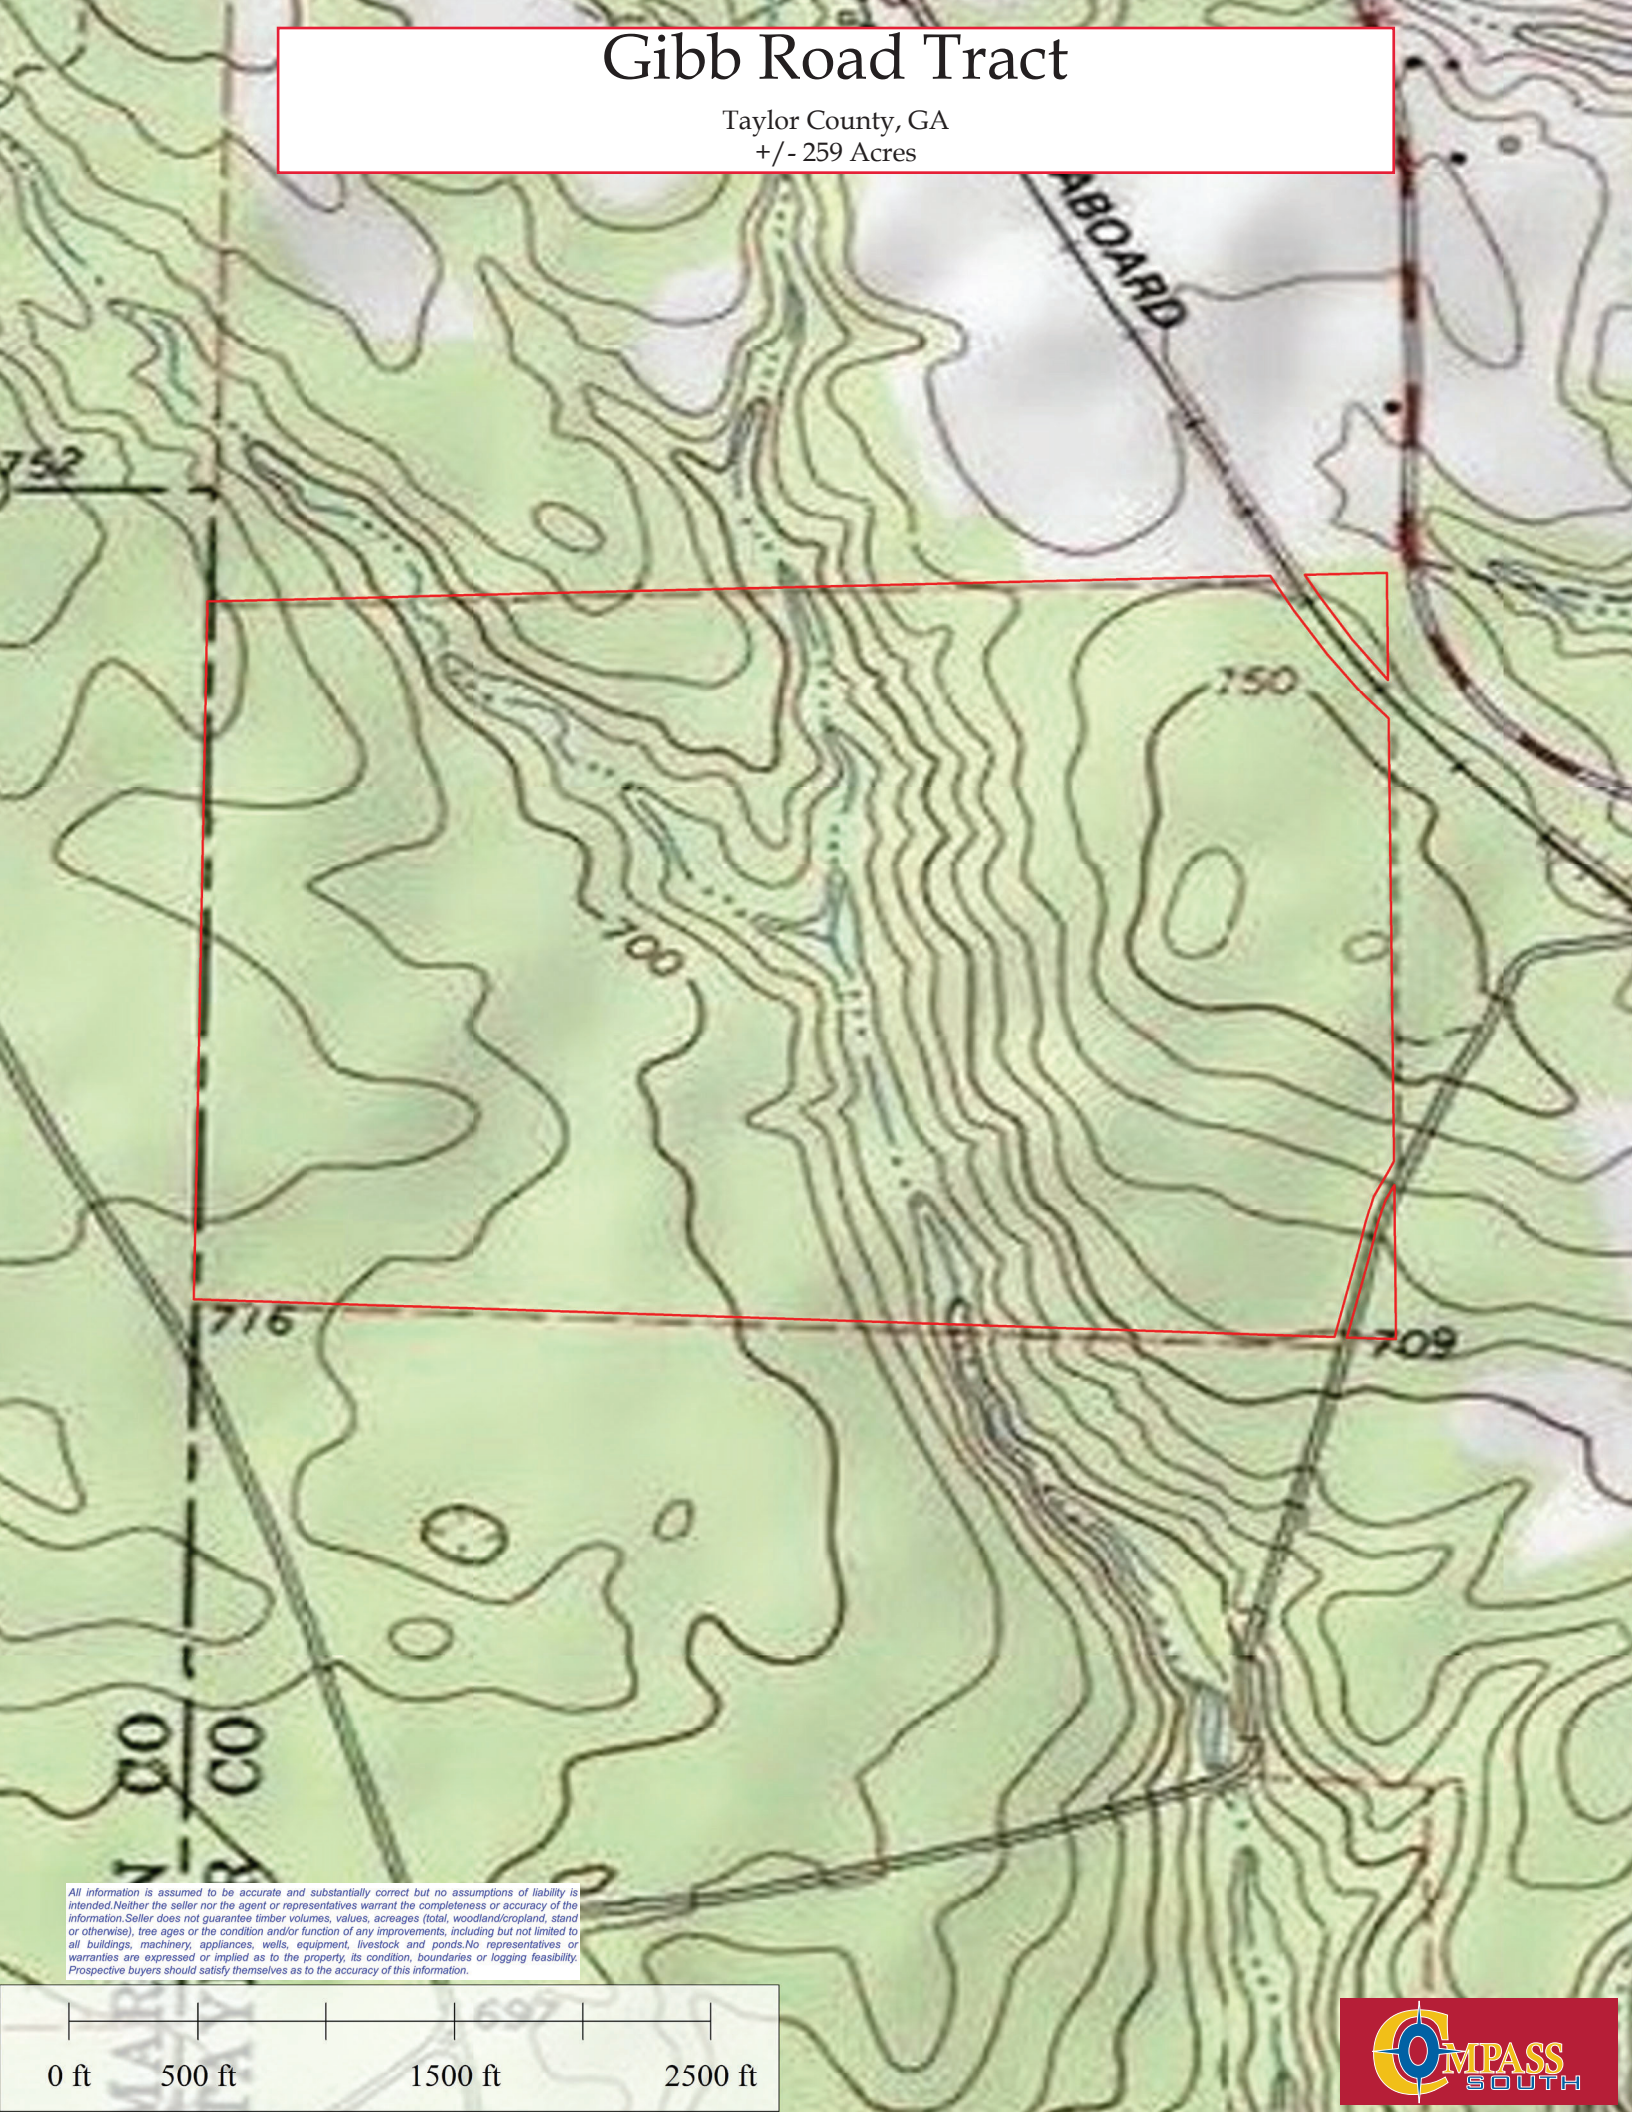

Gibb Road Tract

Taylor County, GA
+/- 259 Acres