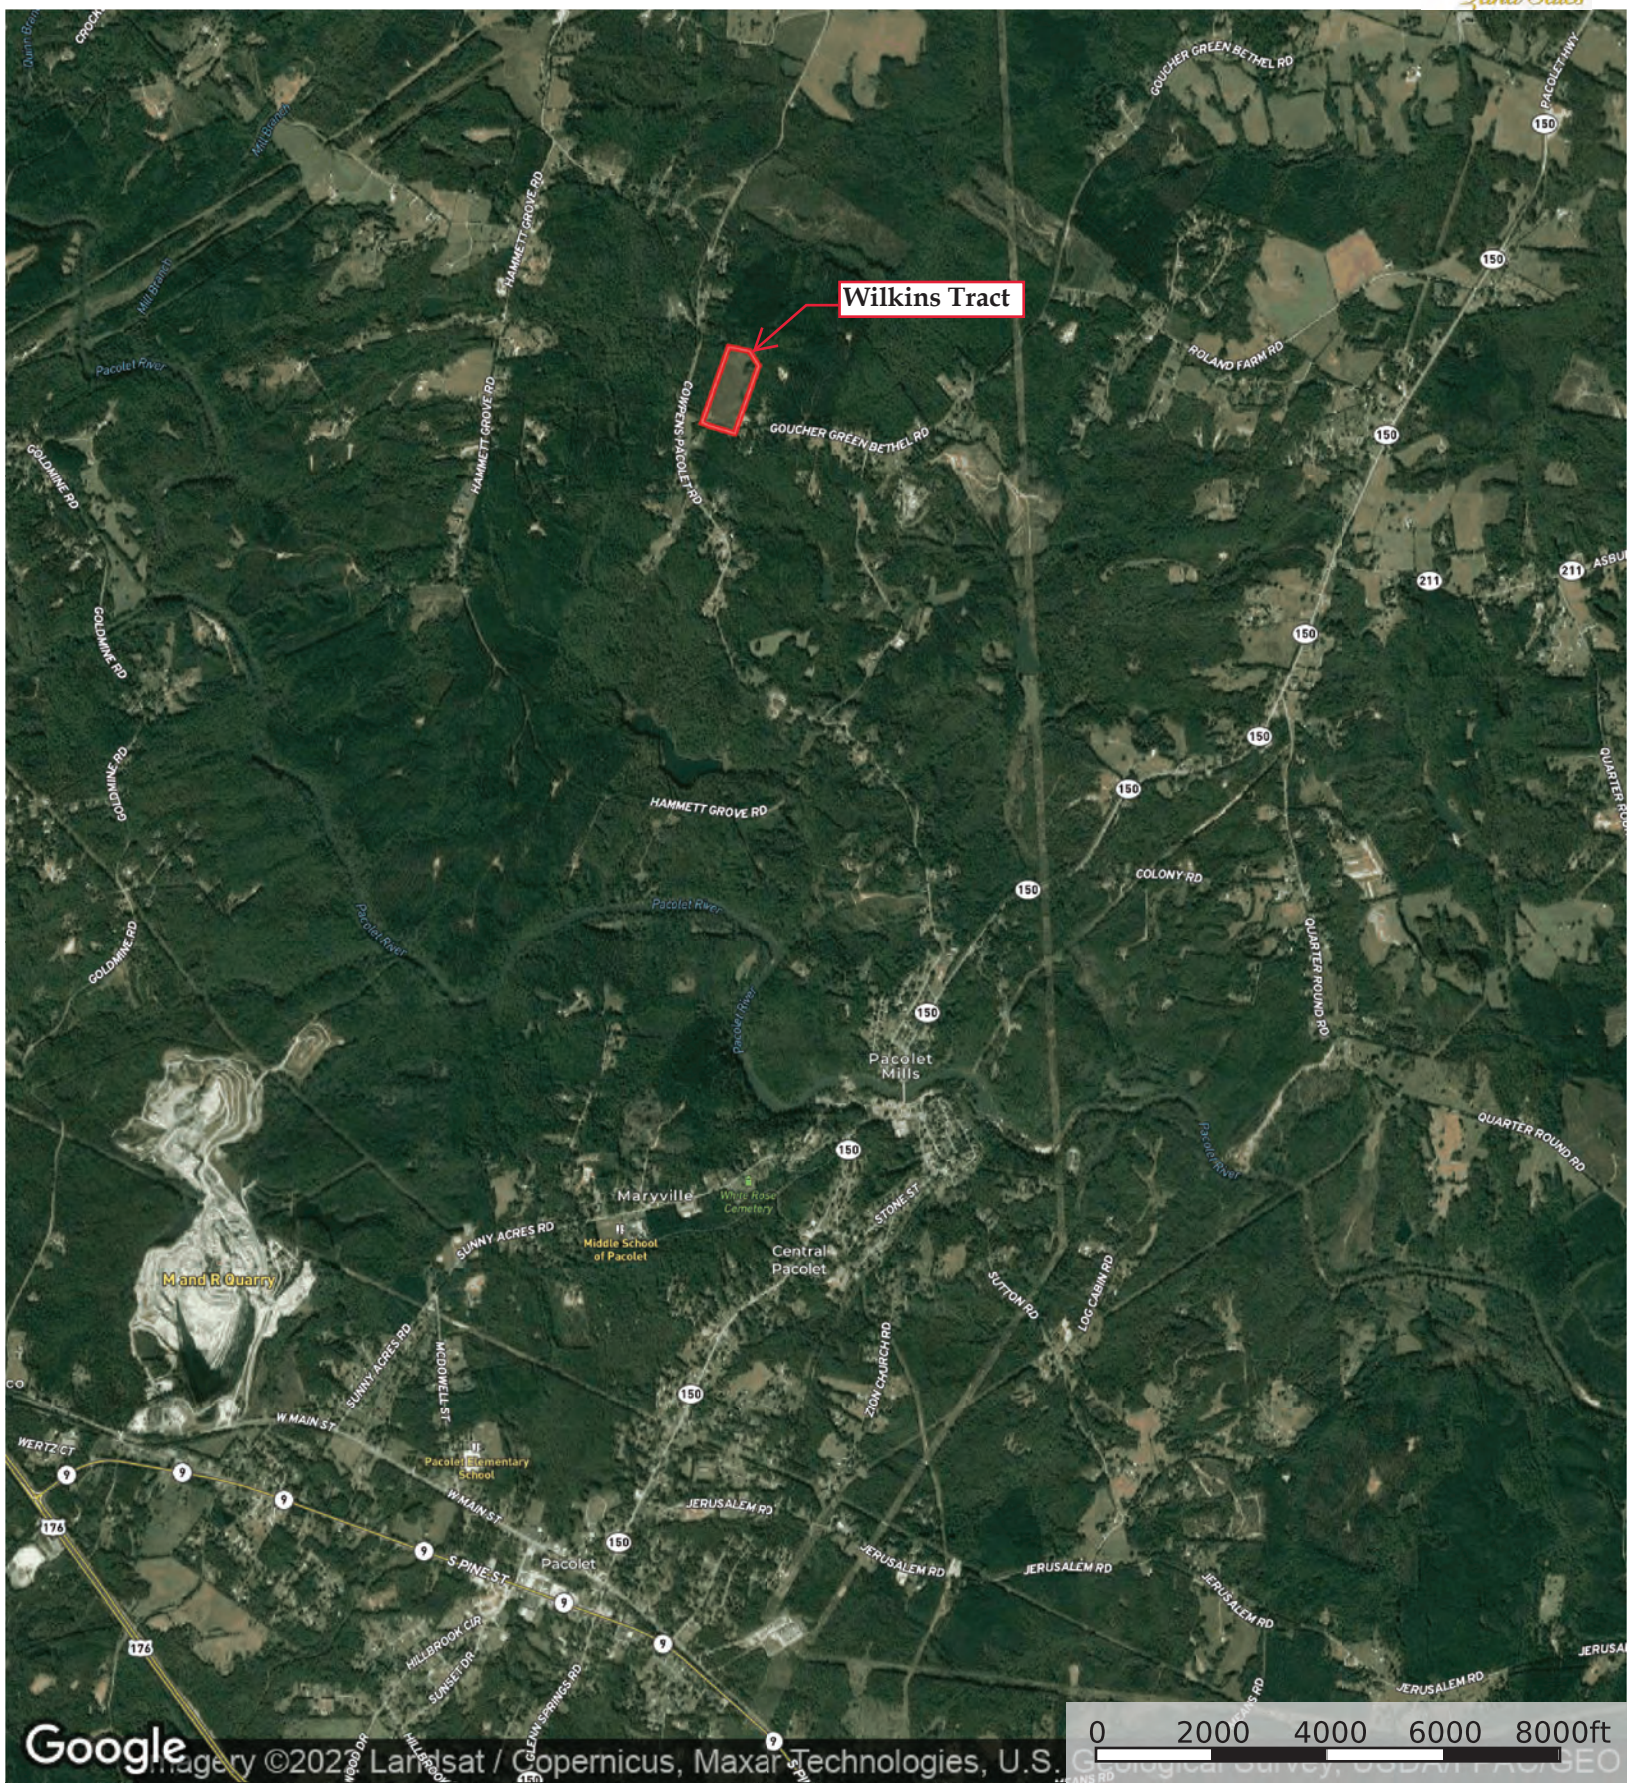

Wilkins Tract

Cherokee County, South Carolina, 19 AC +/-

Wilkins Tract

Google

Imagery ©2021 Landsat / Copernicus, Maxar Technologies, U.S. Geological Survey, GeoEye, AeroGRID, IGN, SDA, CNES, Airbus

Boundary

Boundary

 Boundary

Wilkins Tract

Cherokee Co, SC
+/- 19 Acres

Stand #	Type	Acres
1	2020 PLOB	17
2	1983 NSHW	.6
	Non Forest	1
	Total	19

All information is assumed to be accurate and substantially correct but no assumptions of liability is intended. Neither the seller nor the agent or representatives warrant the completeness or accuracy of the information. Seller does not guarantee timber volumes, values, acreages (total, woodland/cropland, stand or otherwise), tree ages or the condition and/or function of any improvements, including but not limited to all buildings, machinery, appliances, wells, equipment, livestock and ponds. No representatives or warranties are expressed or implied as to the property, its condition, boundaries or logging feasibility. Prospective buyers should satisfy themselves as to the accuracy of this information.