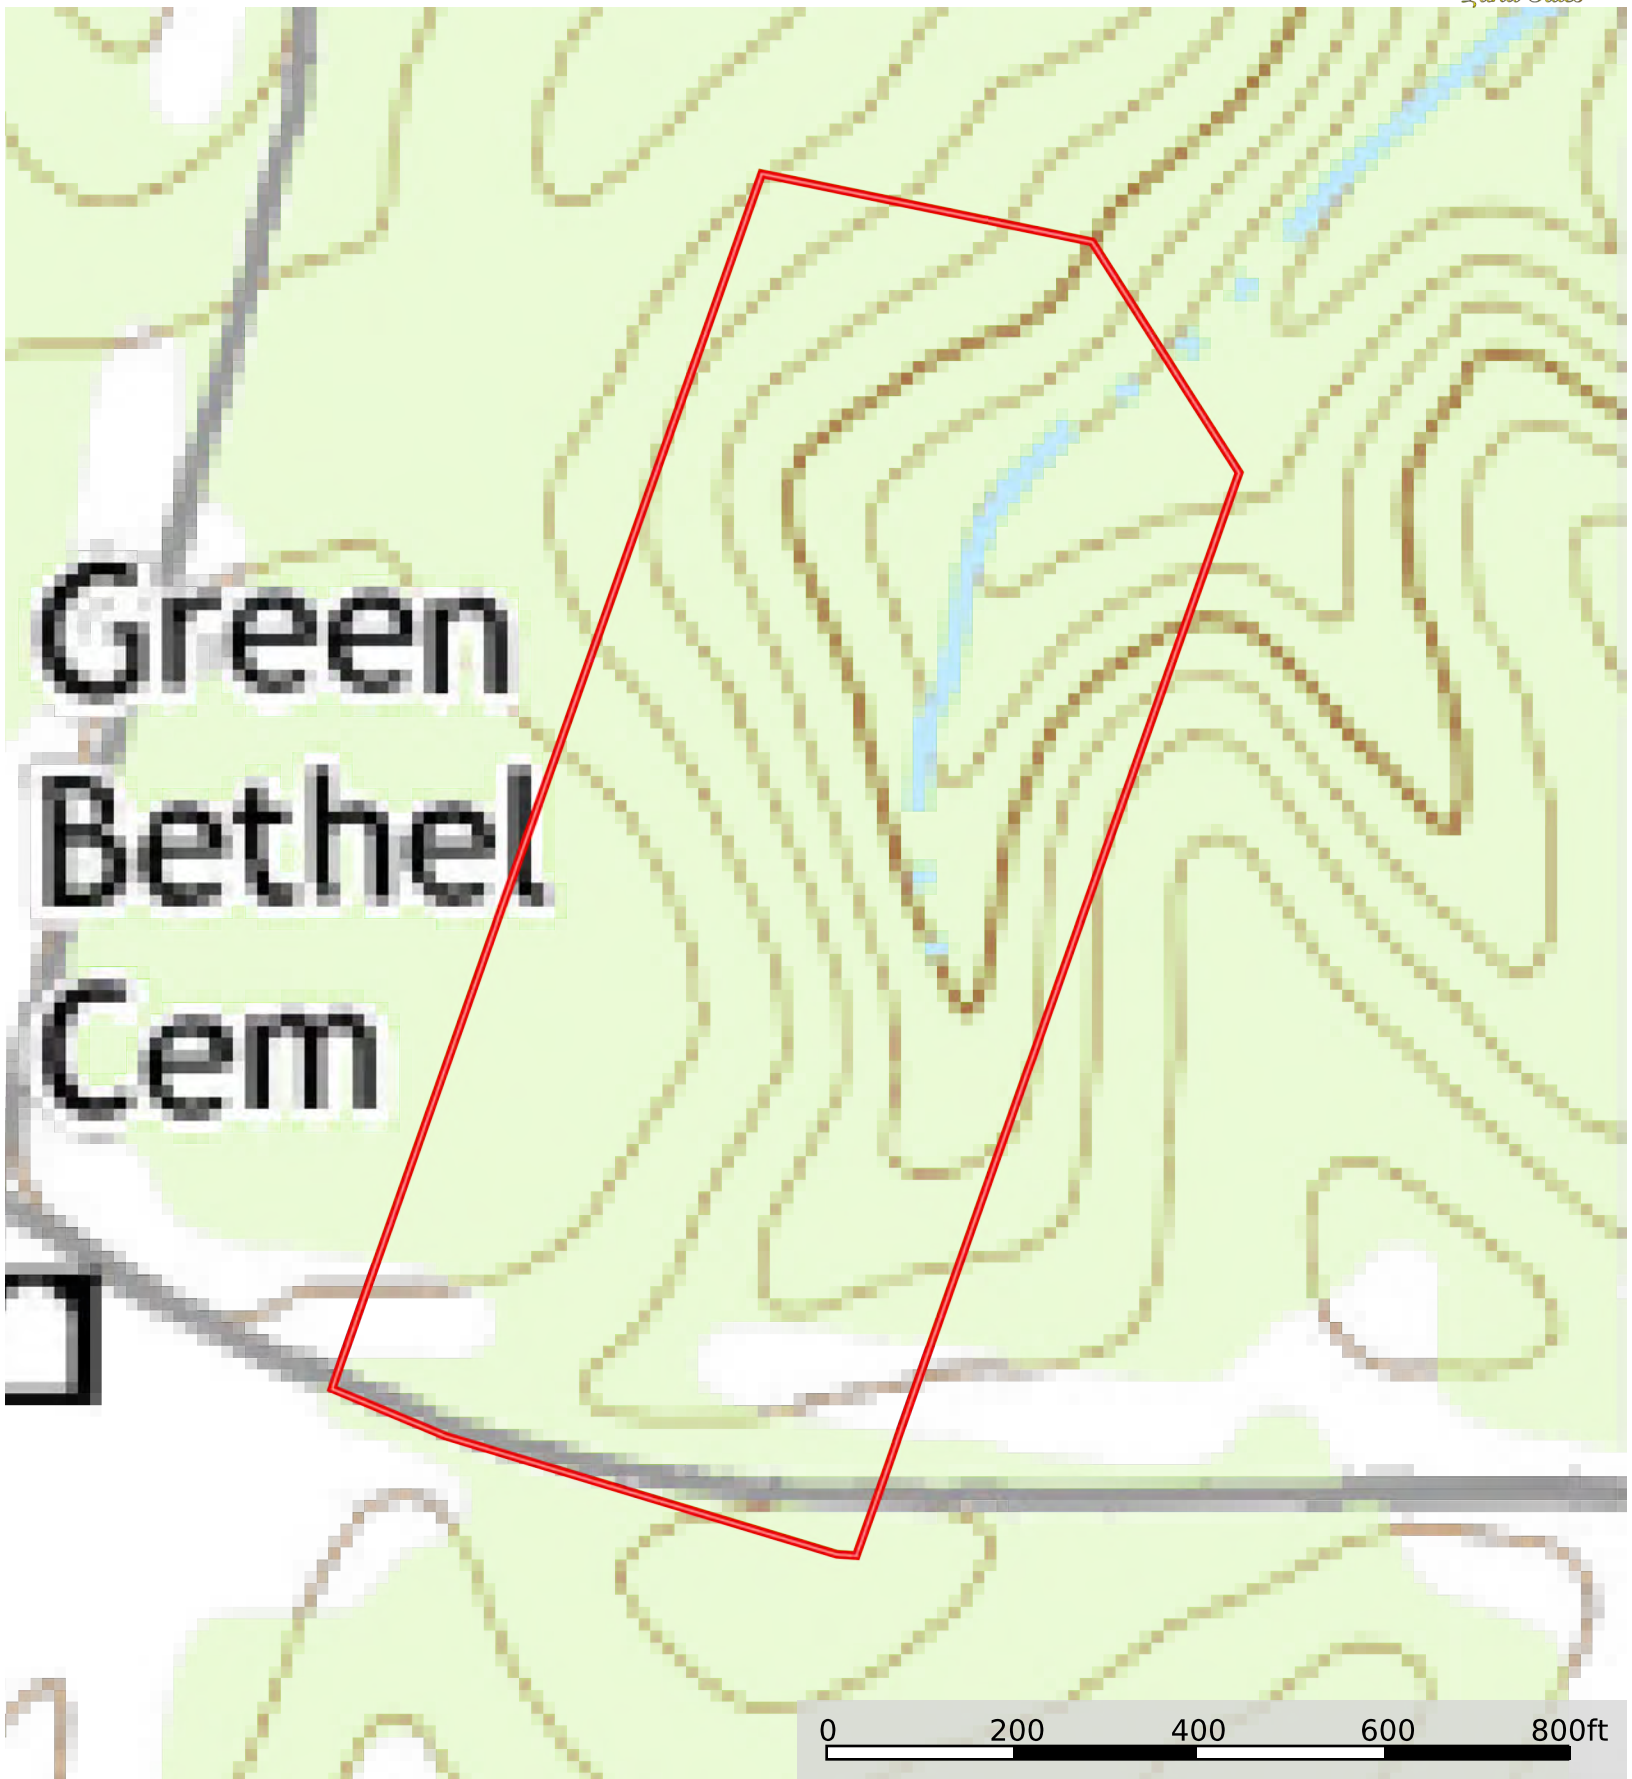

Wilkins Tract

Cherokee County, South Carolina, 19 AC +/-

Wilkins Tract

Google

Imagery ©2021 Landsat / Copernicus, Maxar Technologies, U.S. Geological Survey, GeoEye, AeroGRID, IGN, SDA, CNES, Airbus

Boundary

Boundary

 Boundary

Wilkins Tract

Cherokee Co, SC
+/- 19 Acres

Stand #	Type	Acres
1	2020 PLOB	17
2	1983 NSHW	.6
	Non Forest	1
	Total	19

All information is assumed to be accurate and substantially correct but no assumptions of liability is intended. Neither the seller nor the agent or representatives warrant the completeness or accuracy of the information. Seller does not guarantee timber volumes, values, acreages (total, woodland/cropland, stand or otherwise), tree ages or the condition and/or function of any improvements, including but not limited to all buildings, machinery, appliances, wells, equipment, livestock and ponds. No representatives or warranties are expressed or implied as to the property, its condition, boundaries or logging feasibility. Prospective buyers should satisfy themselves as to the accuracy of this information.