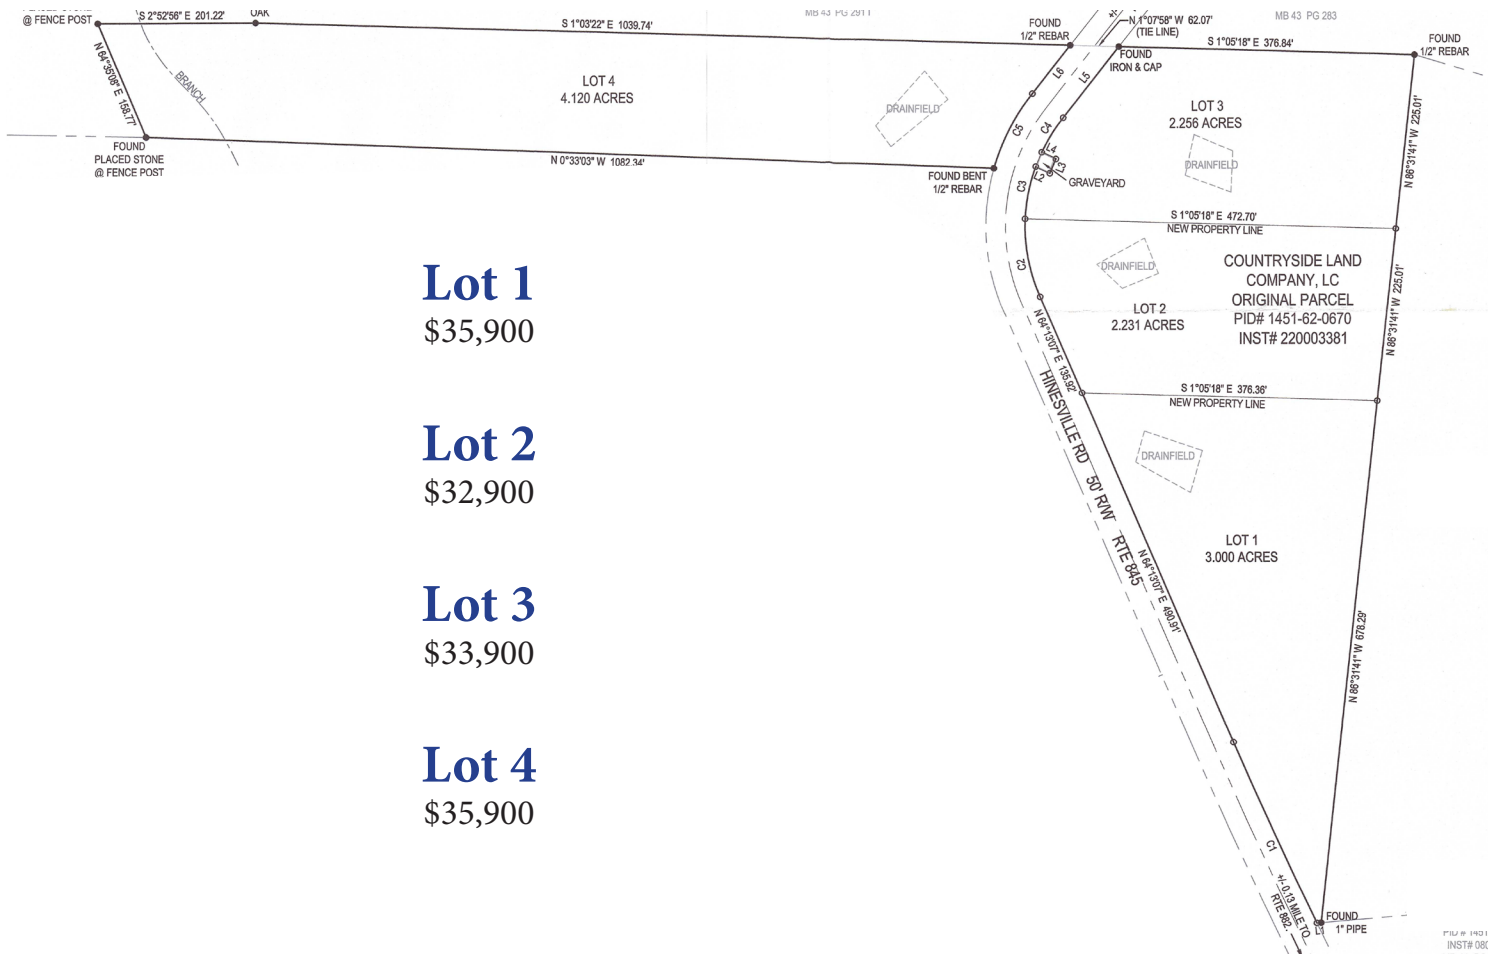

# Hinesville Road

Pittsylvania County

**Lot 1**  
\$35,900

**Lot 2**  
\$32,900

**Lot 3**  
\$33,900

**Lot 4**  
\$35,900

10/10/2022

**C**ountryside  
Land Company, LC