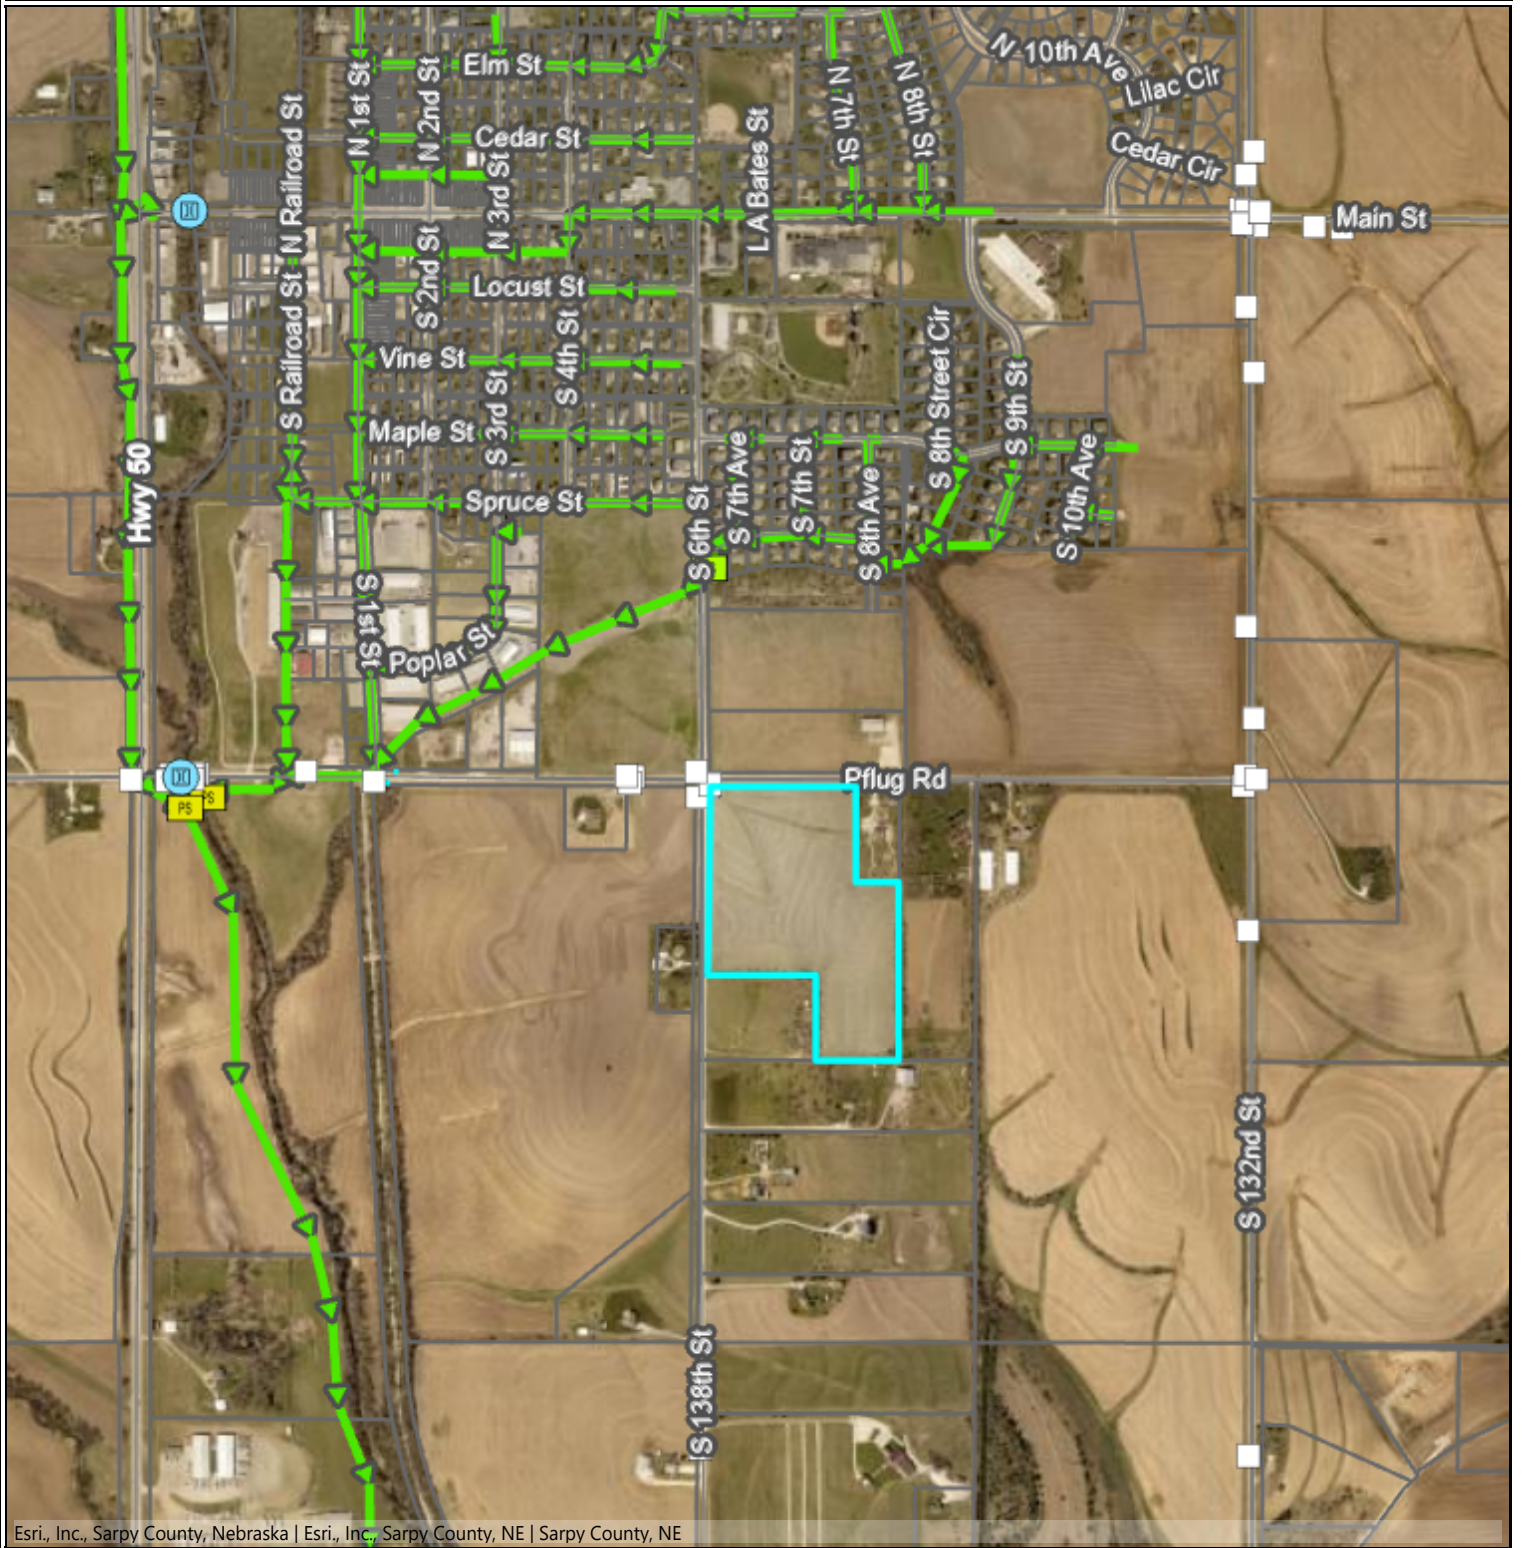

# Sanitary Sewer Map

Esri, Inc., Sarpy County, Nebraska | Esri, Inc., Sarpy County, NE | Sarpy County, NE

## Notes

Map Scale 1: 14333

This product is for informational purposes and may not have been prepared for, or be suitable for legal, engineering, or surveying purposes. Users of this information should review or consult the source records and information sources to ascertain the usability of the information.