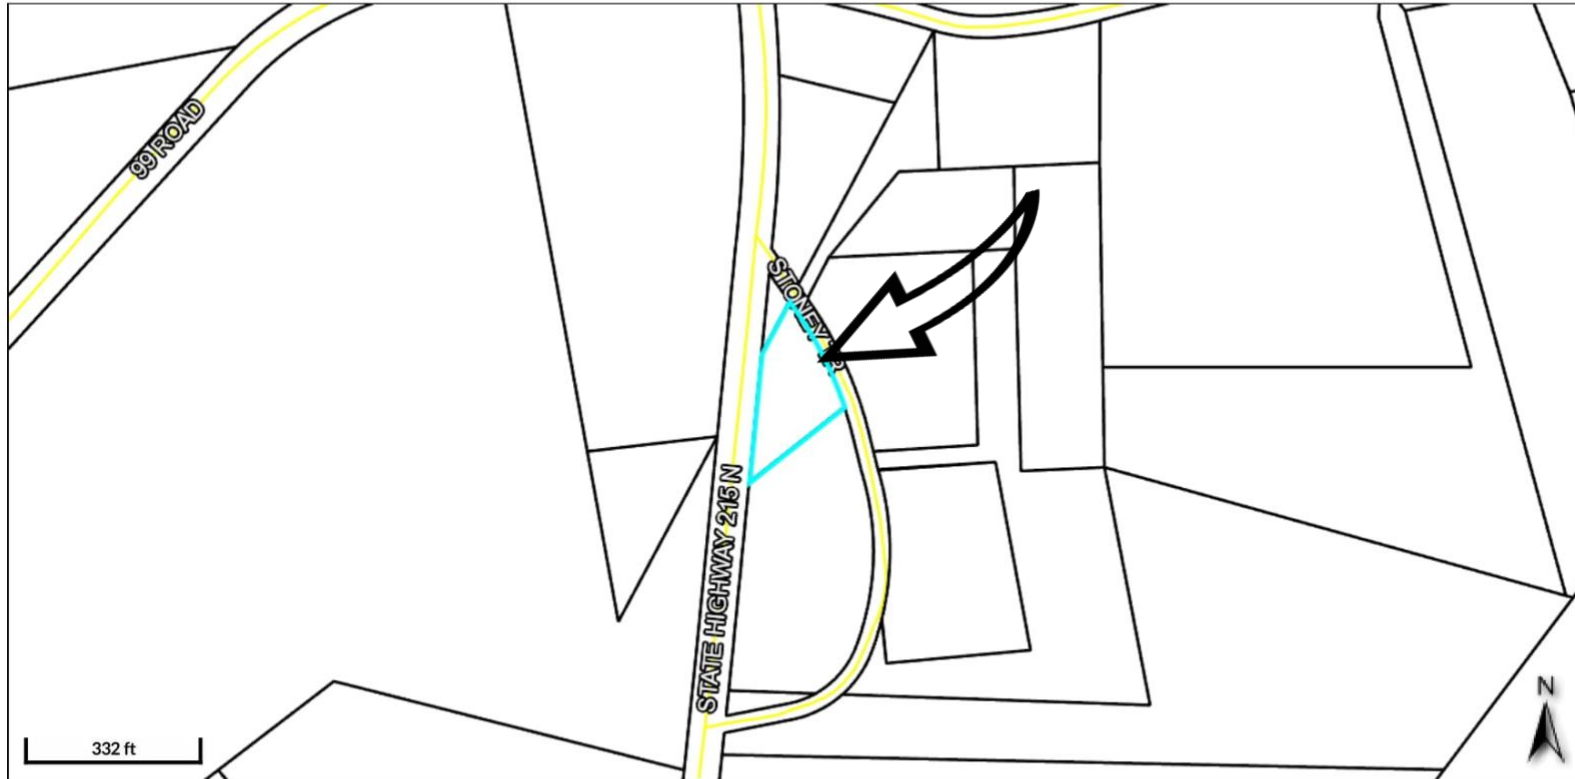

Fairfield County, SC

13990

Overview

Legend

-  Parcels
-  Roads

Date created: 4/11/2022  
Last Data Uploaded: 4/11/2022 5:34:12 PM

Developed by  Schneider  
GEO SPATIAL