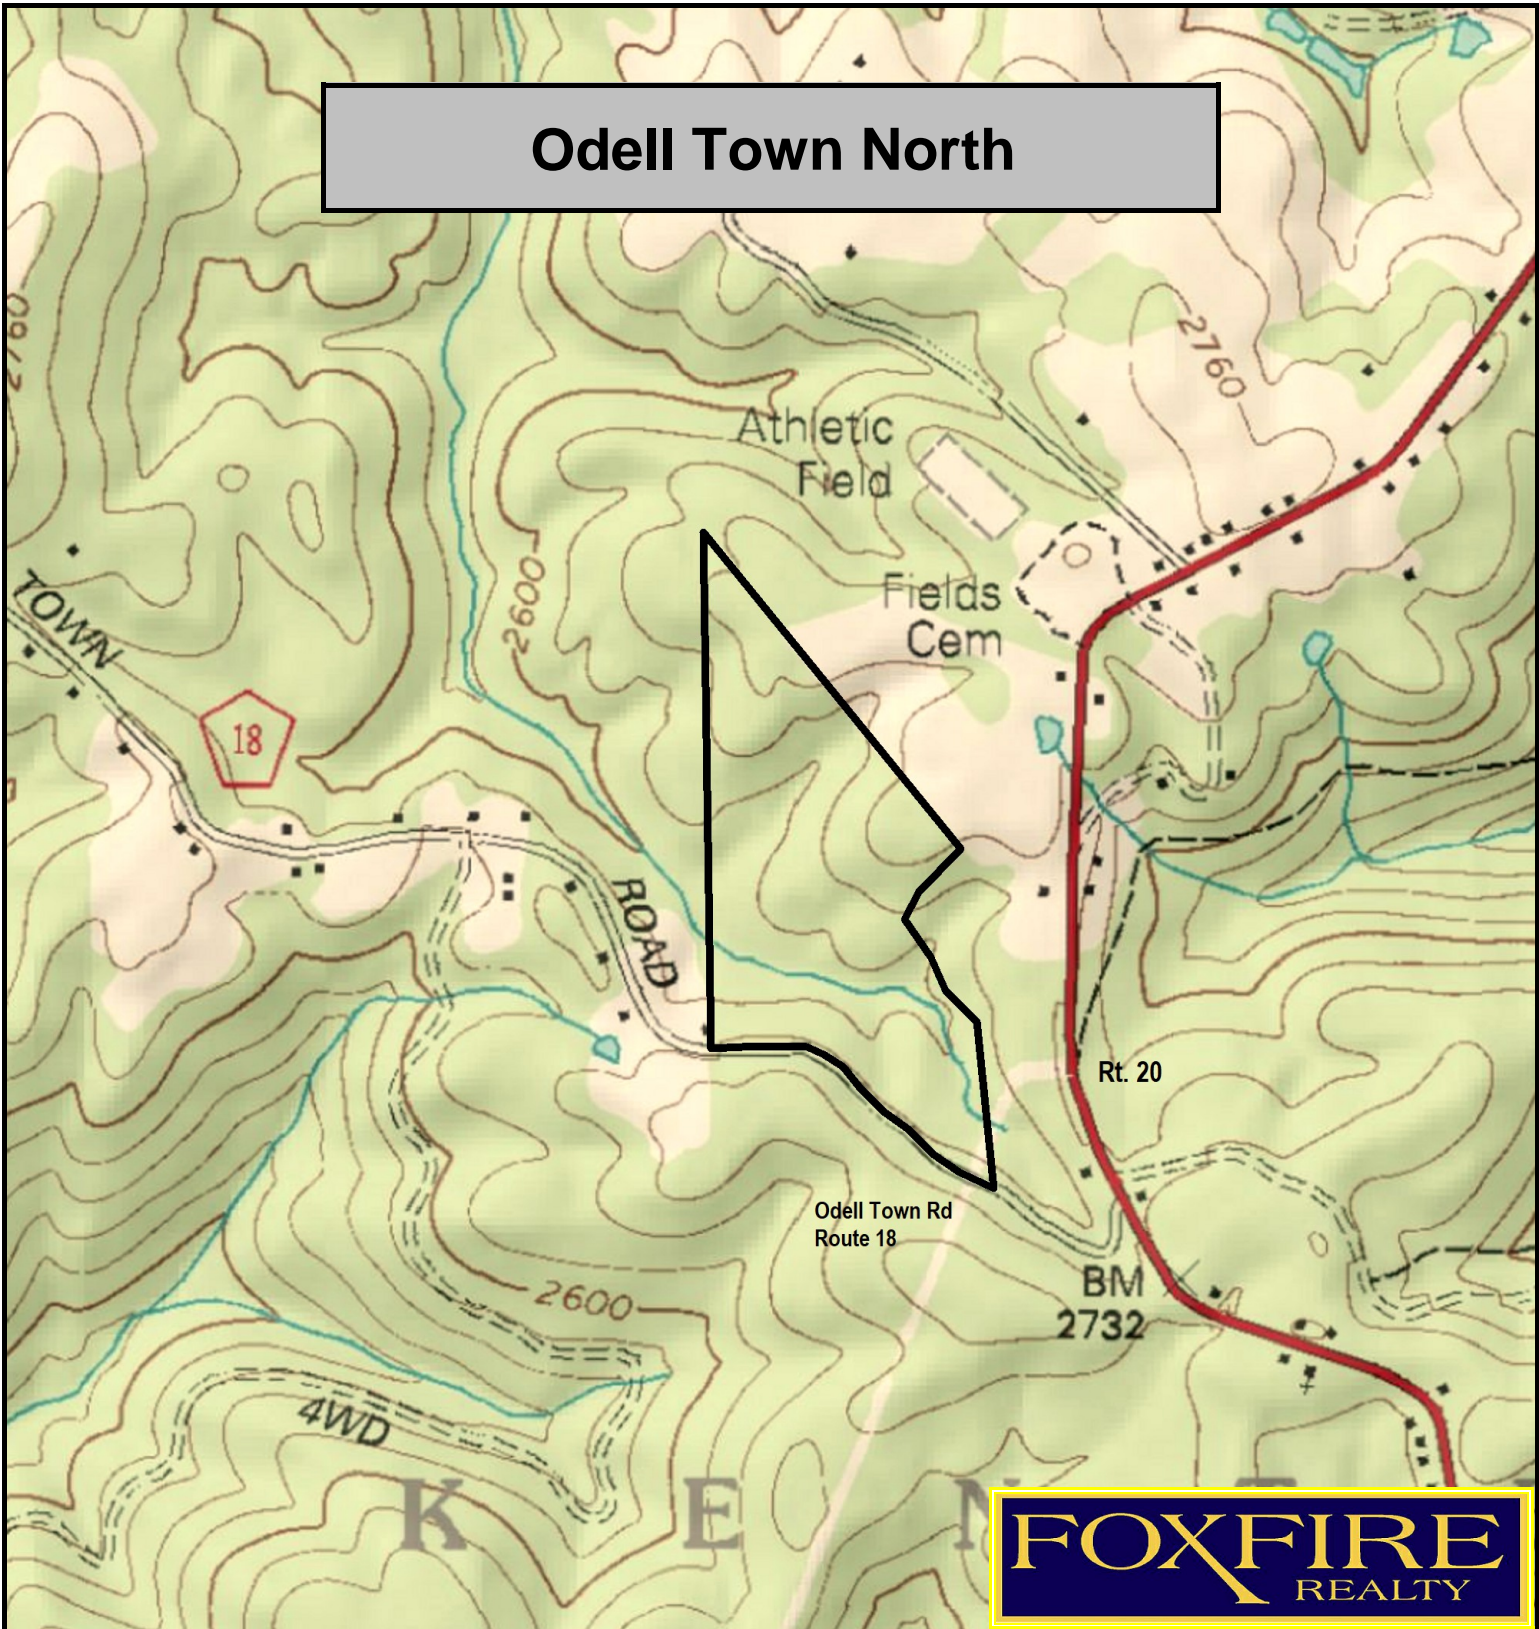

Odell Town North

FOXFIRE
REALTY

Odell Town North, Nicholas County, WV
TOPOGRAPHIC MAP
Elevation Range: 2611' - 2746' +/-
Google Coordinates: LAT 38.193246 (N), LON -80.692031 (W)
This map is for general location purposes only. Consult a licensed land surveyor for actual boundary location and acreage.