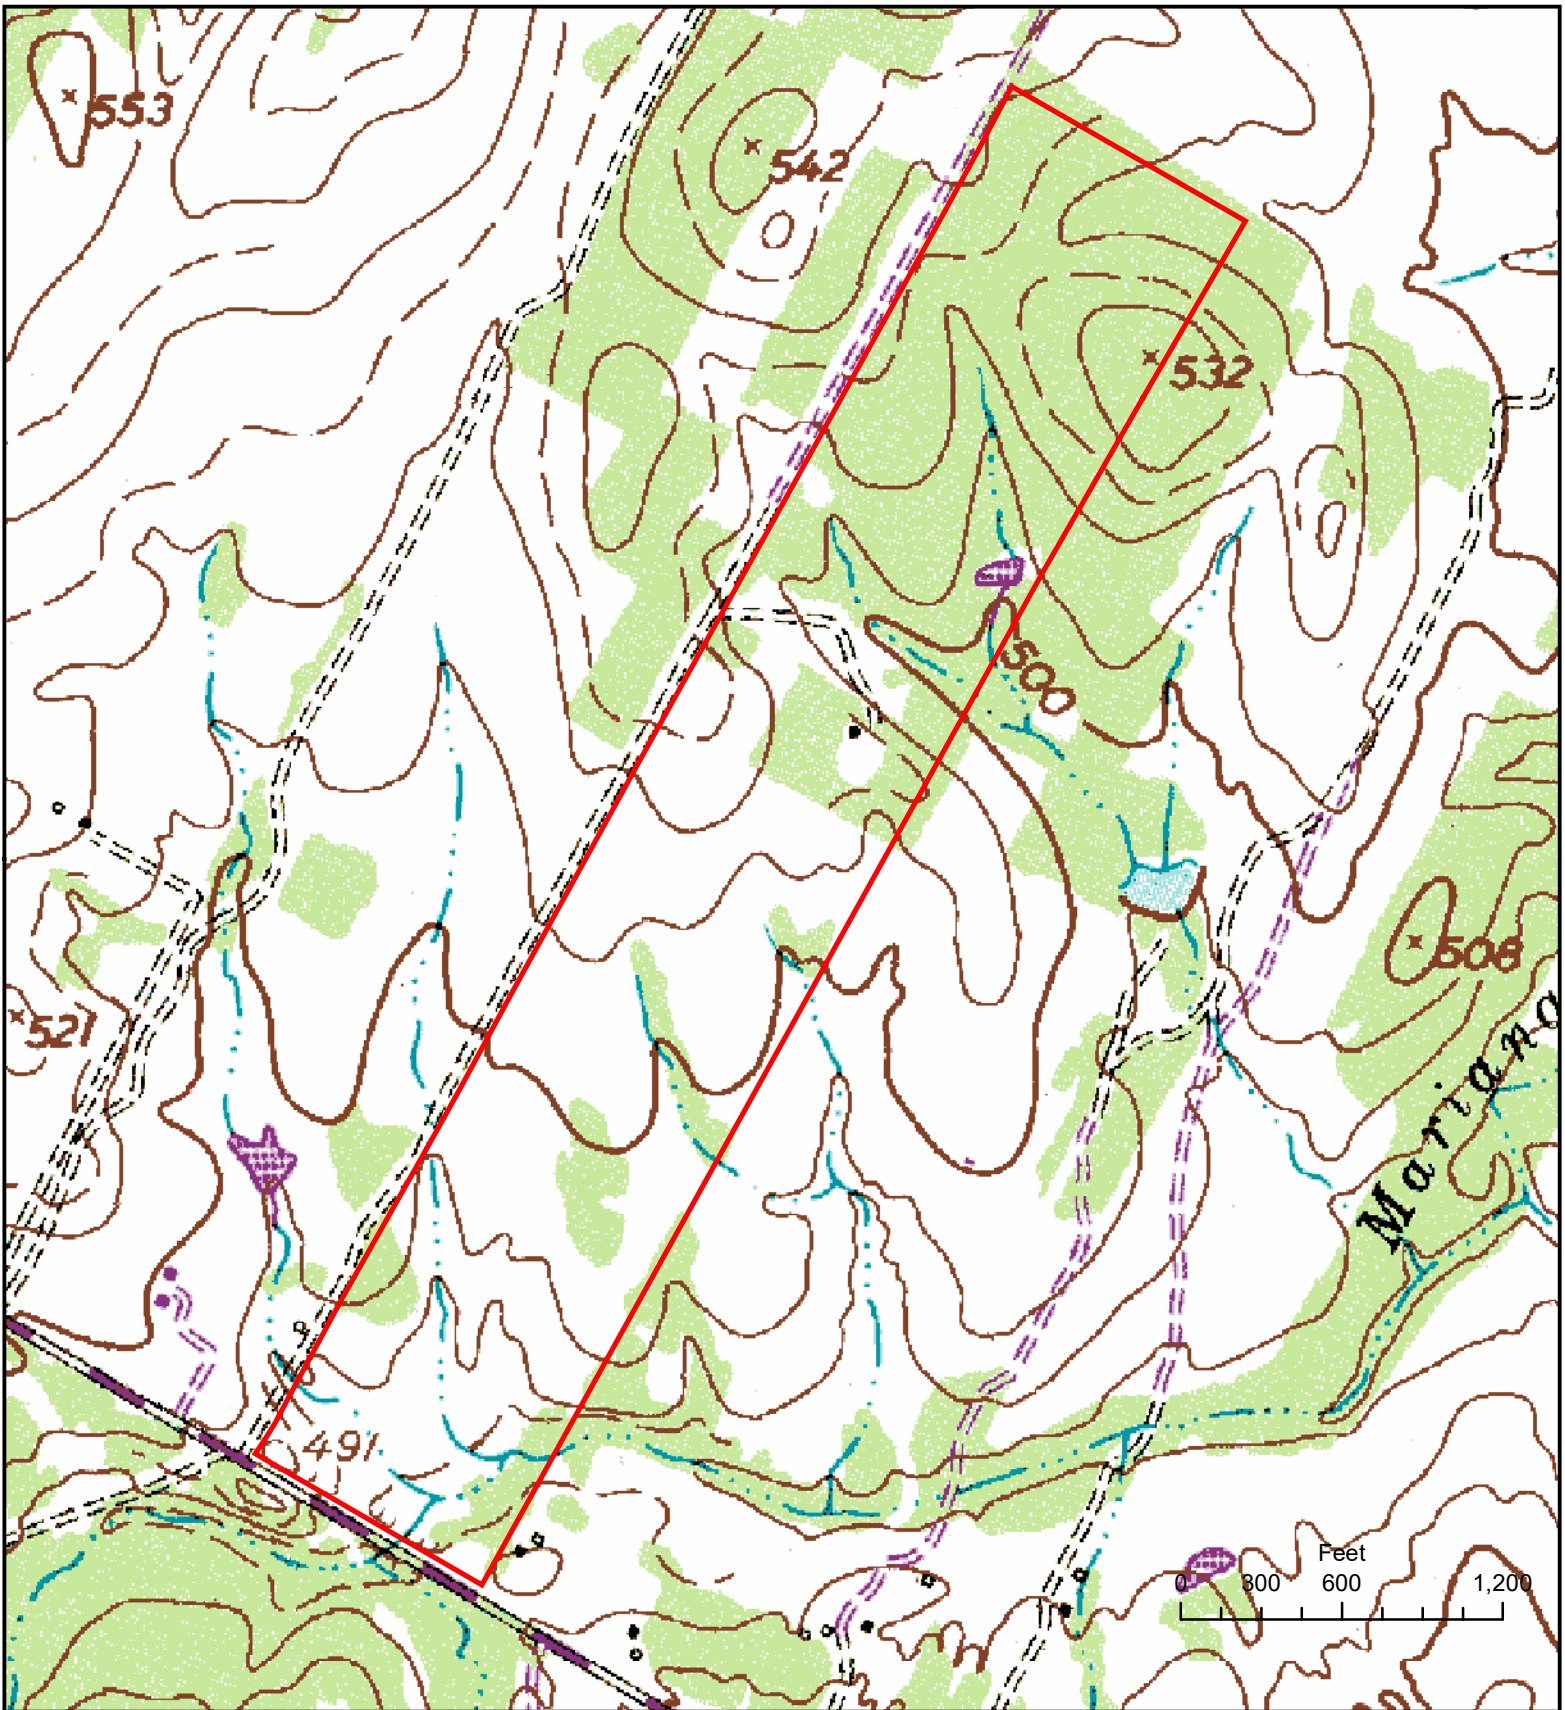

County Road Corner | +/- 136.500 Acres | Wilson County

**Legend**

Property Boundary

77323 A0010 F FLORES SUR, TRACT 86  
(PT), ACRES 136.5