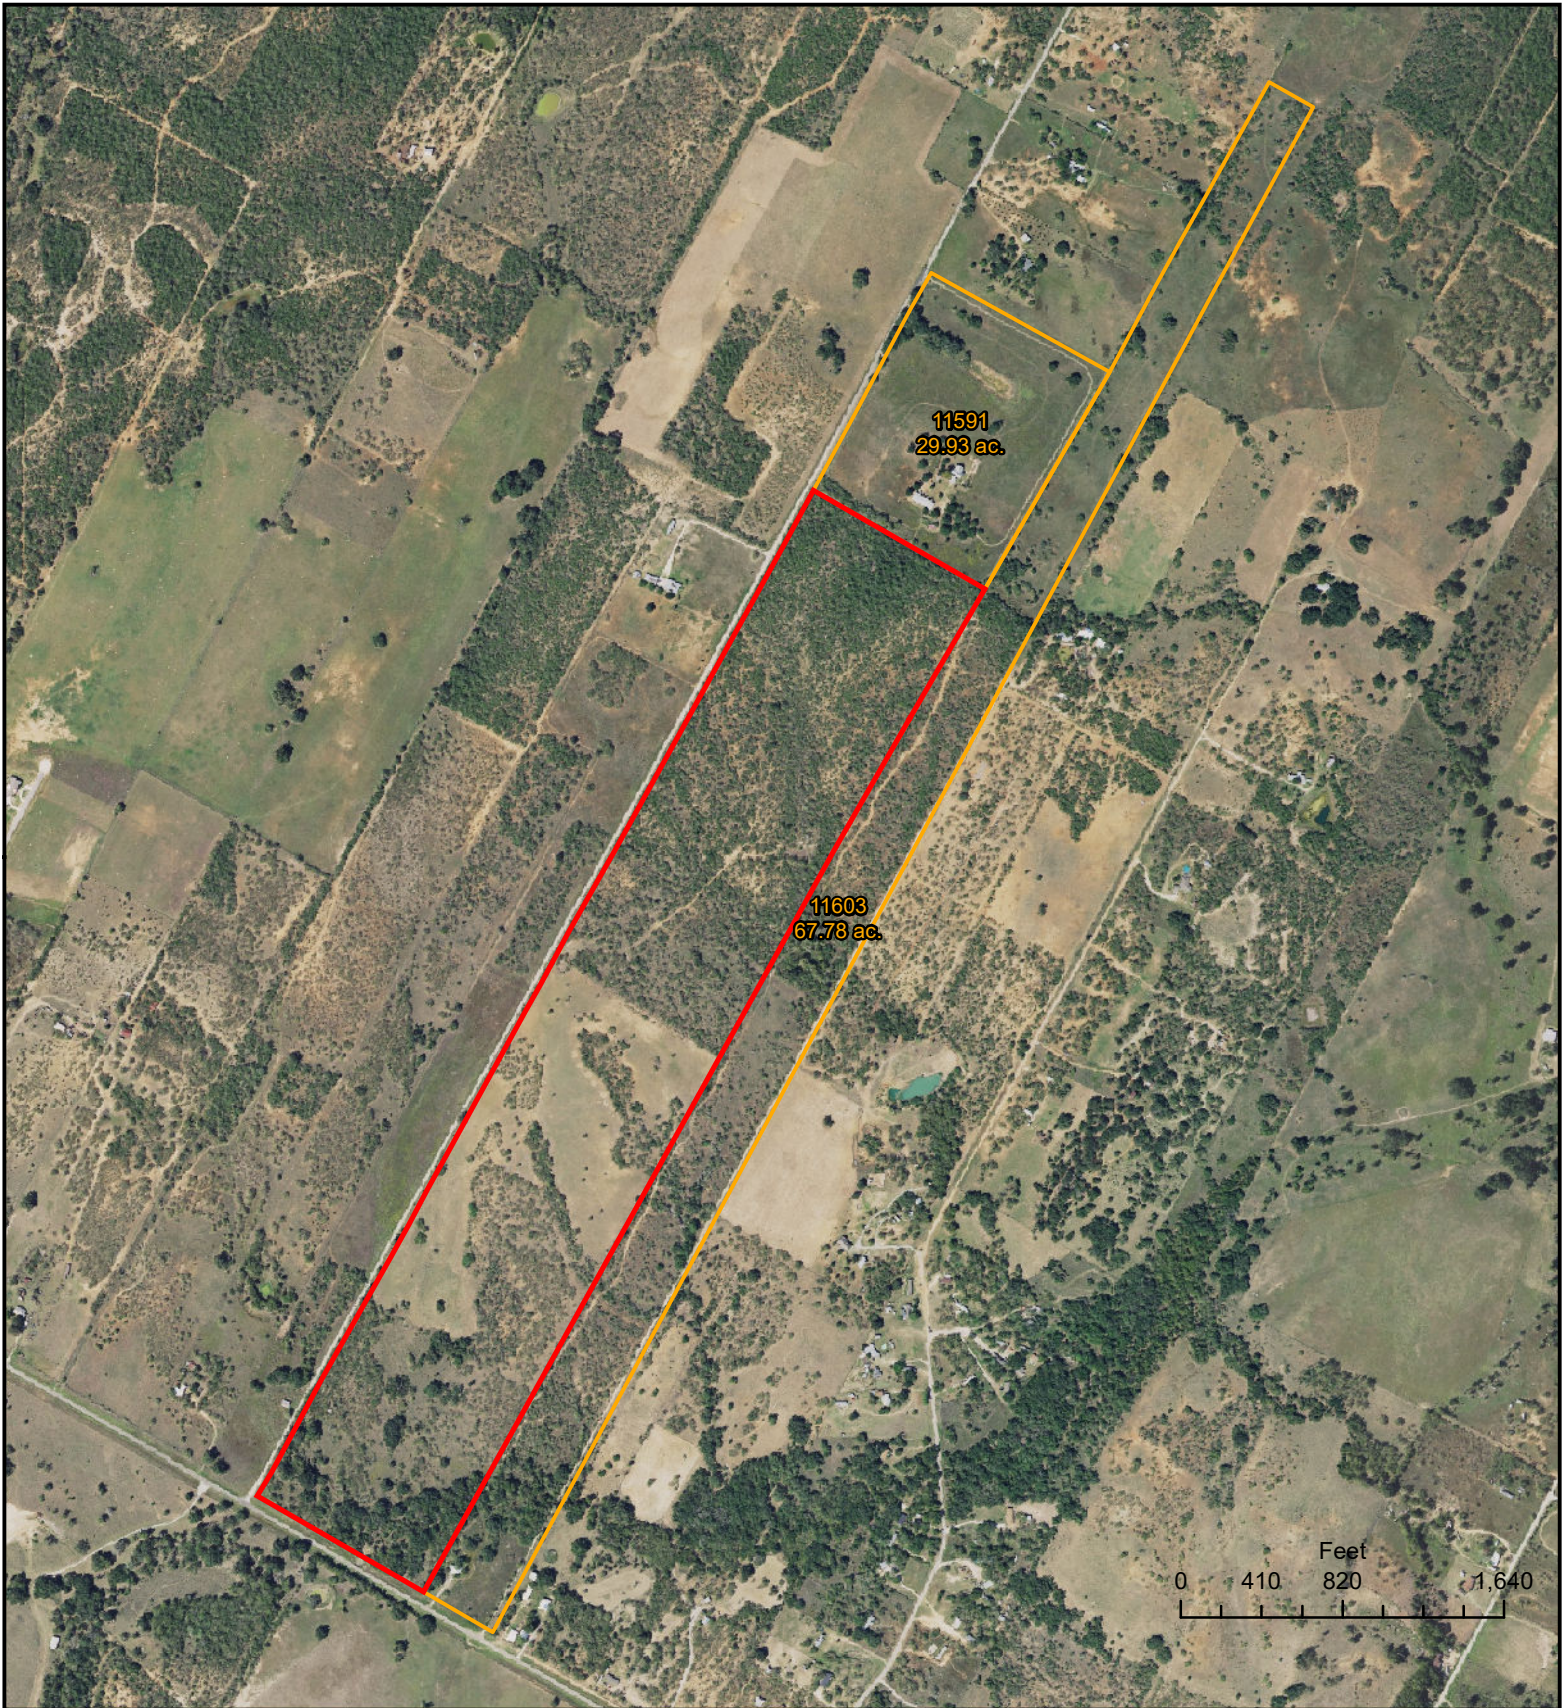

# County Road Corner | +/- 136.500 Acres | Wilson County

## Legend

Property Boundary

Wilson County Parcel

**BRAND X**  
LAND & RANCH

77323 A0010 F FLORES SUR, TRACT 86  
(PT), ACRES 136.5