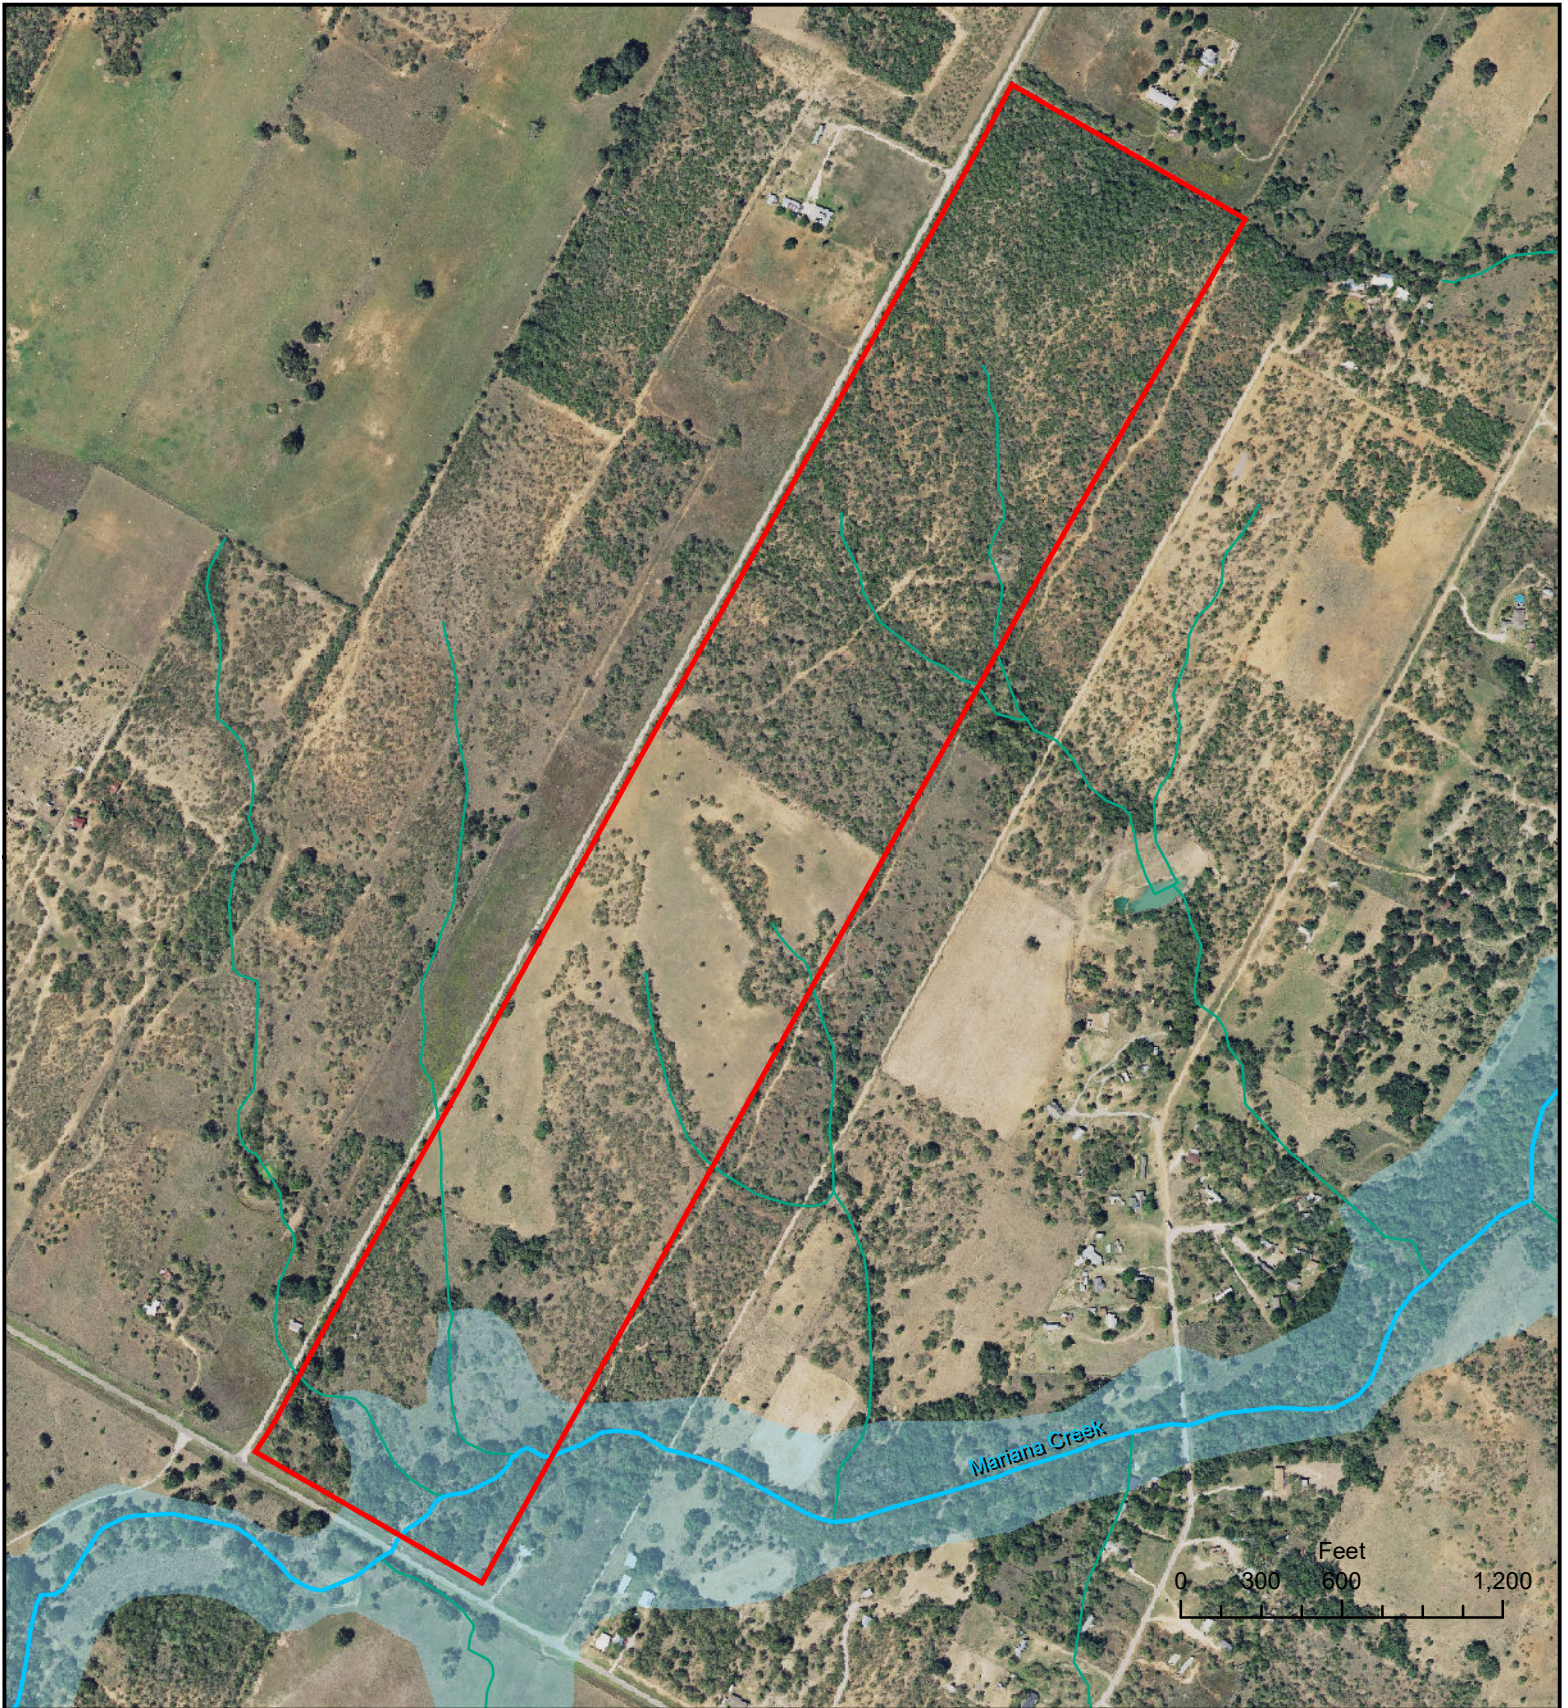

# County Road Corner | +/- 136.500 Acres | Wilson County

## Legend

Property Boundary

100 Year Flood Zones

**BRAND X**  
LAND & RANCH

77323 A0010 F FLORES SUR, TRACT 86  
(PT), ACRES 136.5