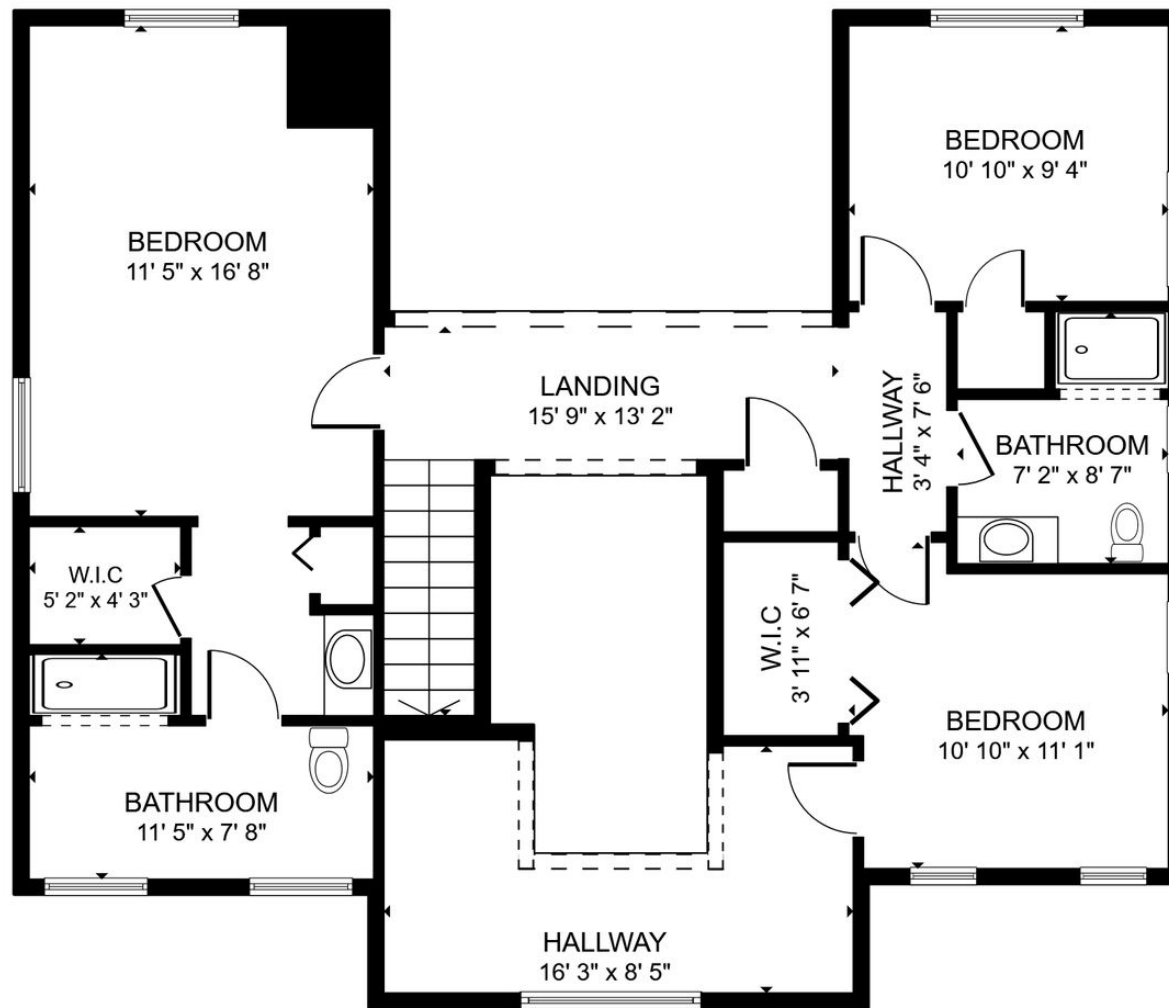

**FLOOR 1**

GROSS INTERNAL AREA  
 FLOOR 1 1,973 sq.ft. FLOOR 2 903 sq.ft.  
 TOTAL : 2,876 sq.ft.

SIZES AND DIMENSIONS ARE APPROXIMATE, ACTUAL MAY VARY.

**FLOOR 2**

GROSS INTERNAL AREA  
 FLOOR 1 1,973 sq.ft. FLOOR 2 903 sq.ft.  
 TOTAL : 2,876 sq.ft.

SIZES AND DIMENSIONS ARE APPROXIMATE, ACTUAL MAY VARY.