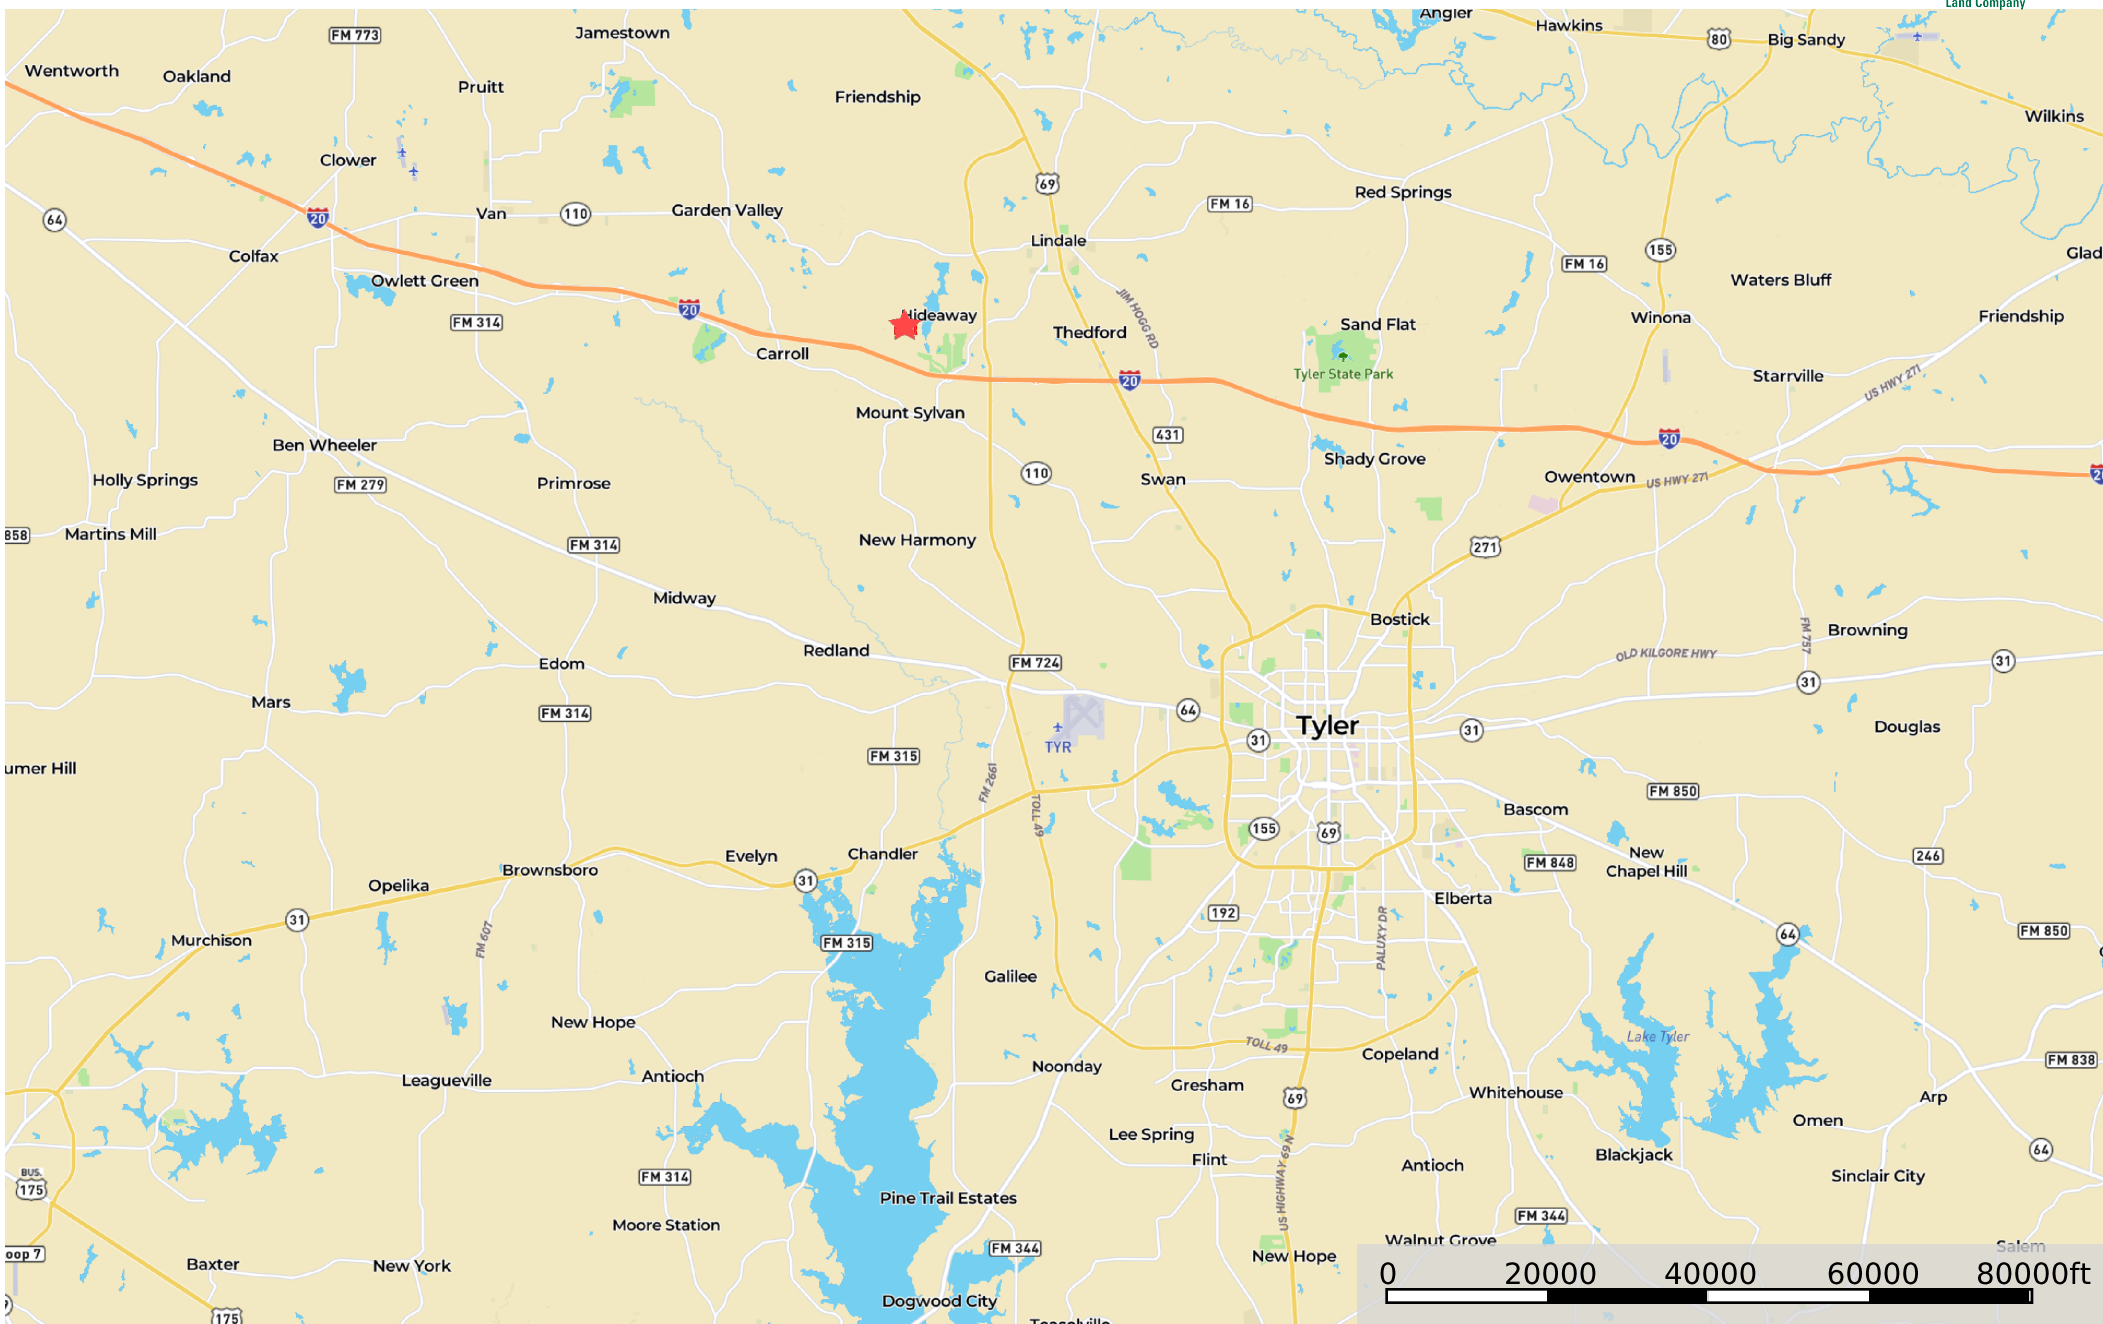

# Lindale TX Land for Sale 74 ac - Fair Estate

Smith County, Texas, 74 AC +/-

★ Star  
□ Boundary