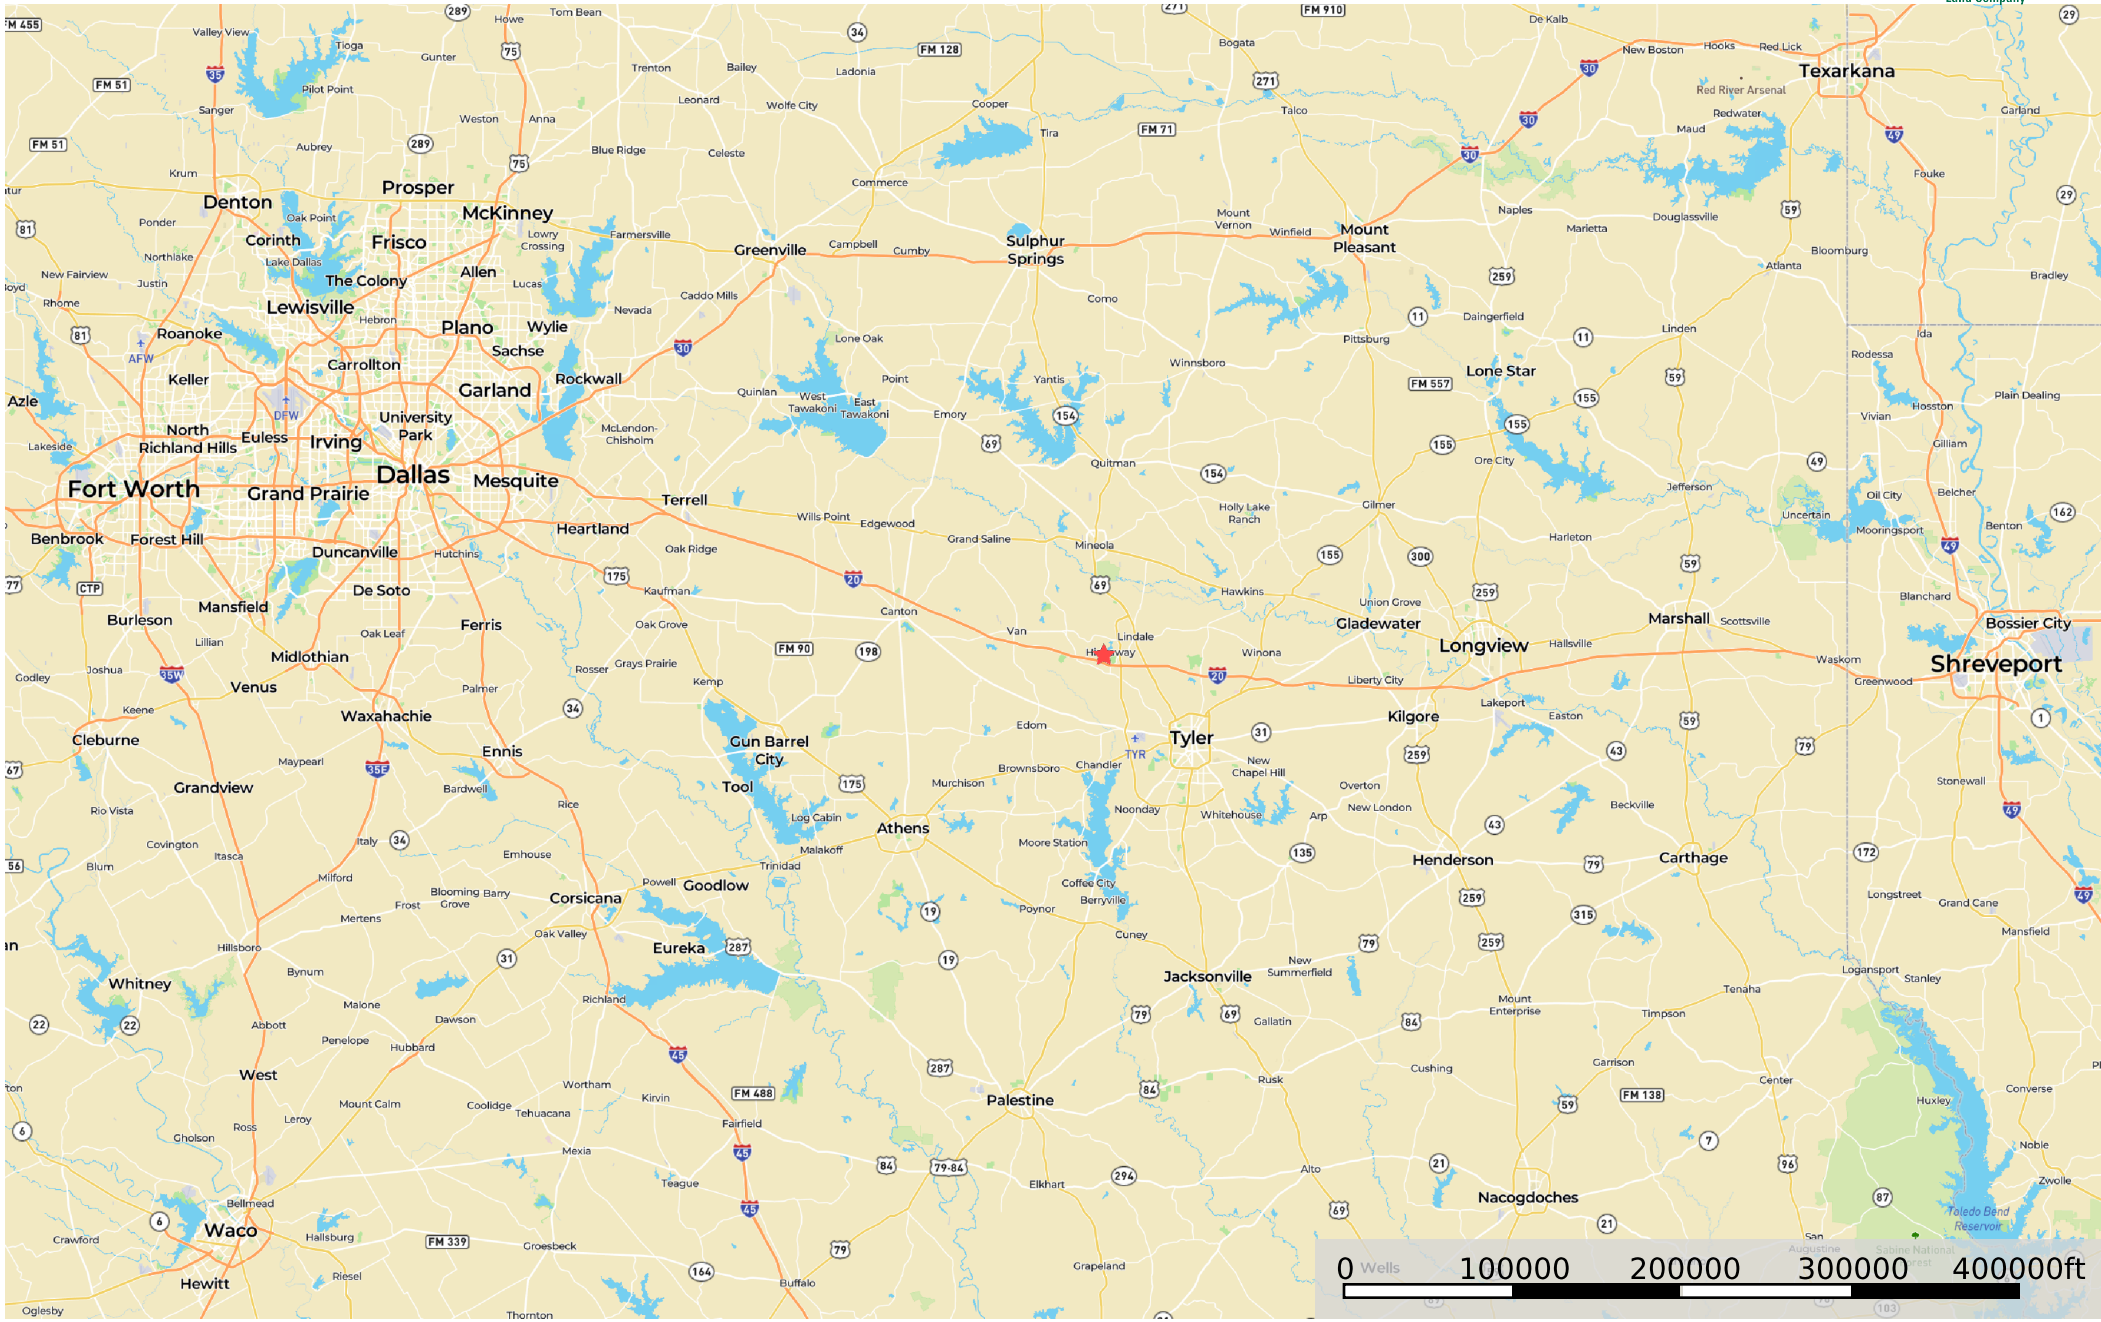

Lindale TX Land for Sale 74 ac - Fair Estate

Smith County, Texas, 74 AC +/-

★ Star □ Boundary