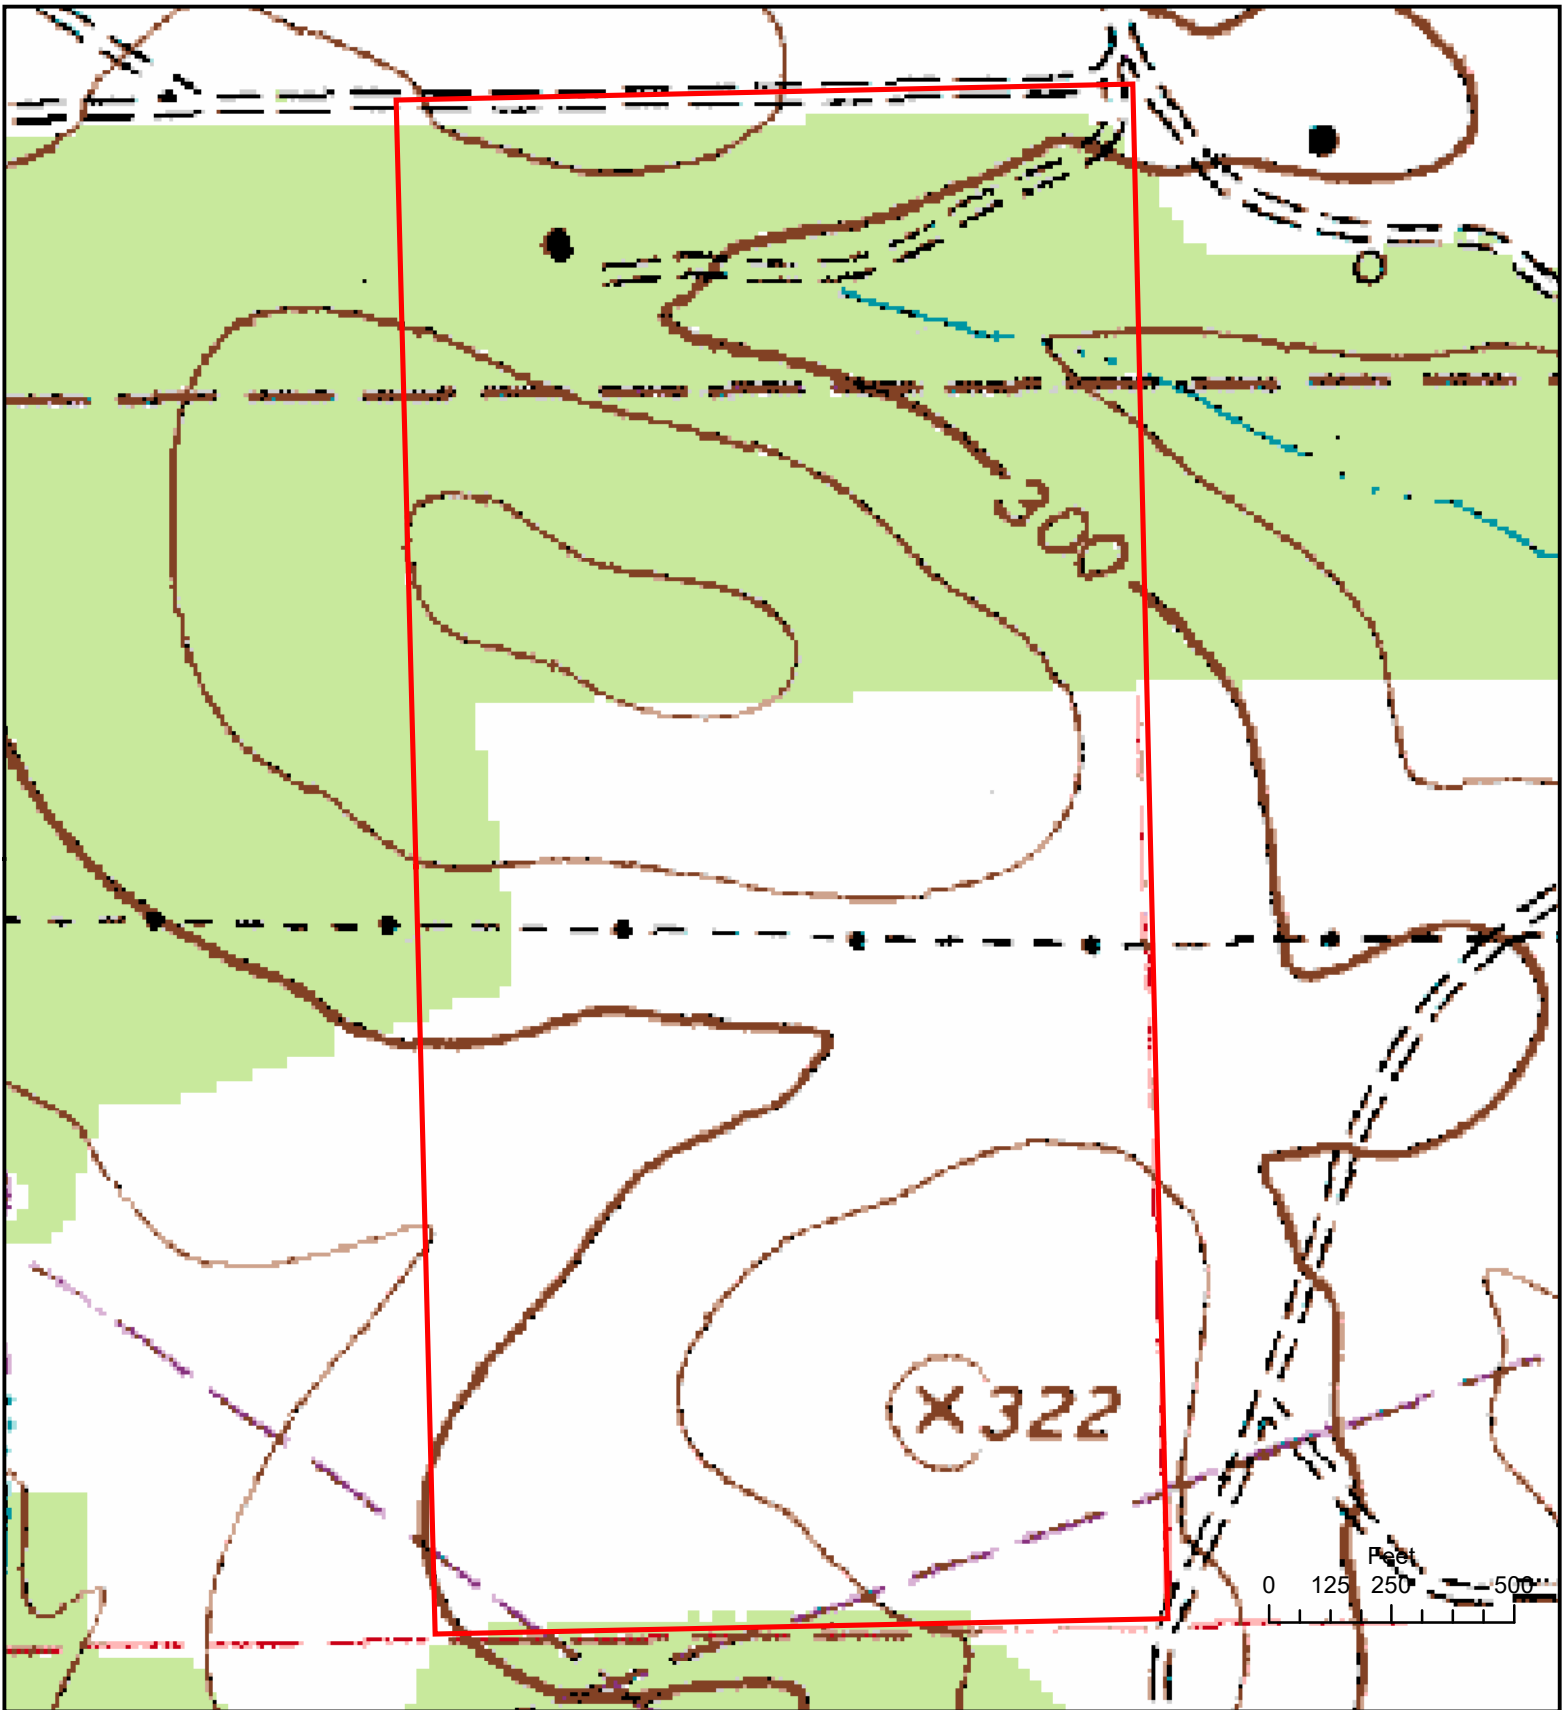

Weesatche 110 | +/- 110.030 Acres | Goliad County

Legend

 Property Boundary

1278 J F PAYNE K-5 ABS 232 AC 110.03