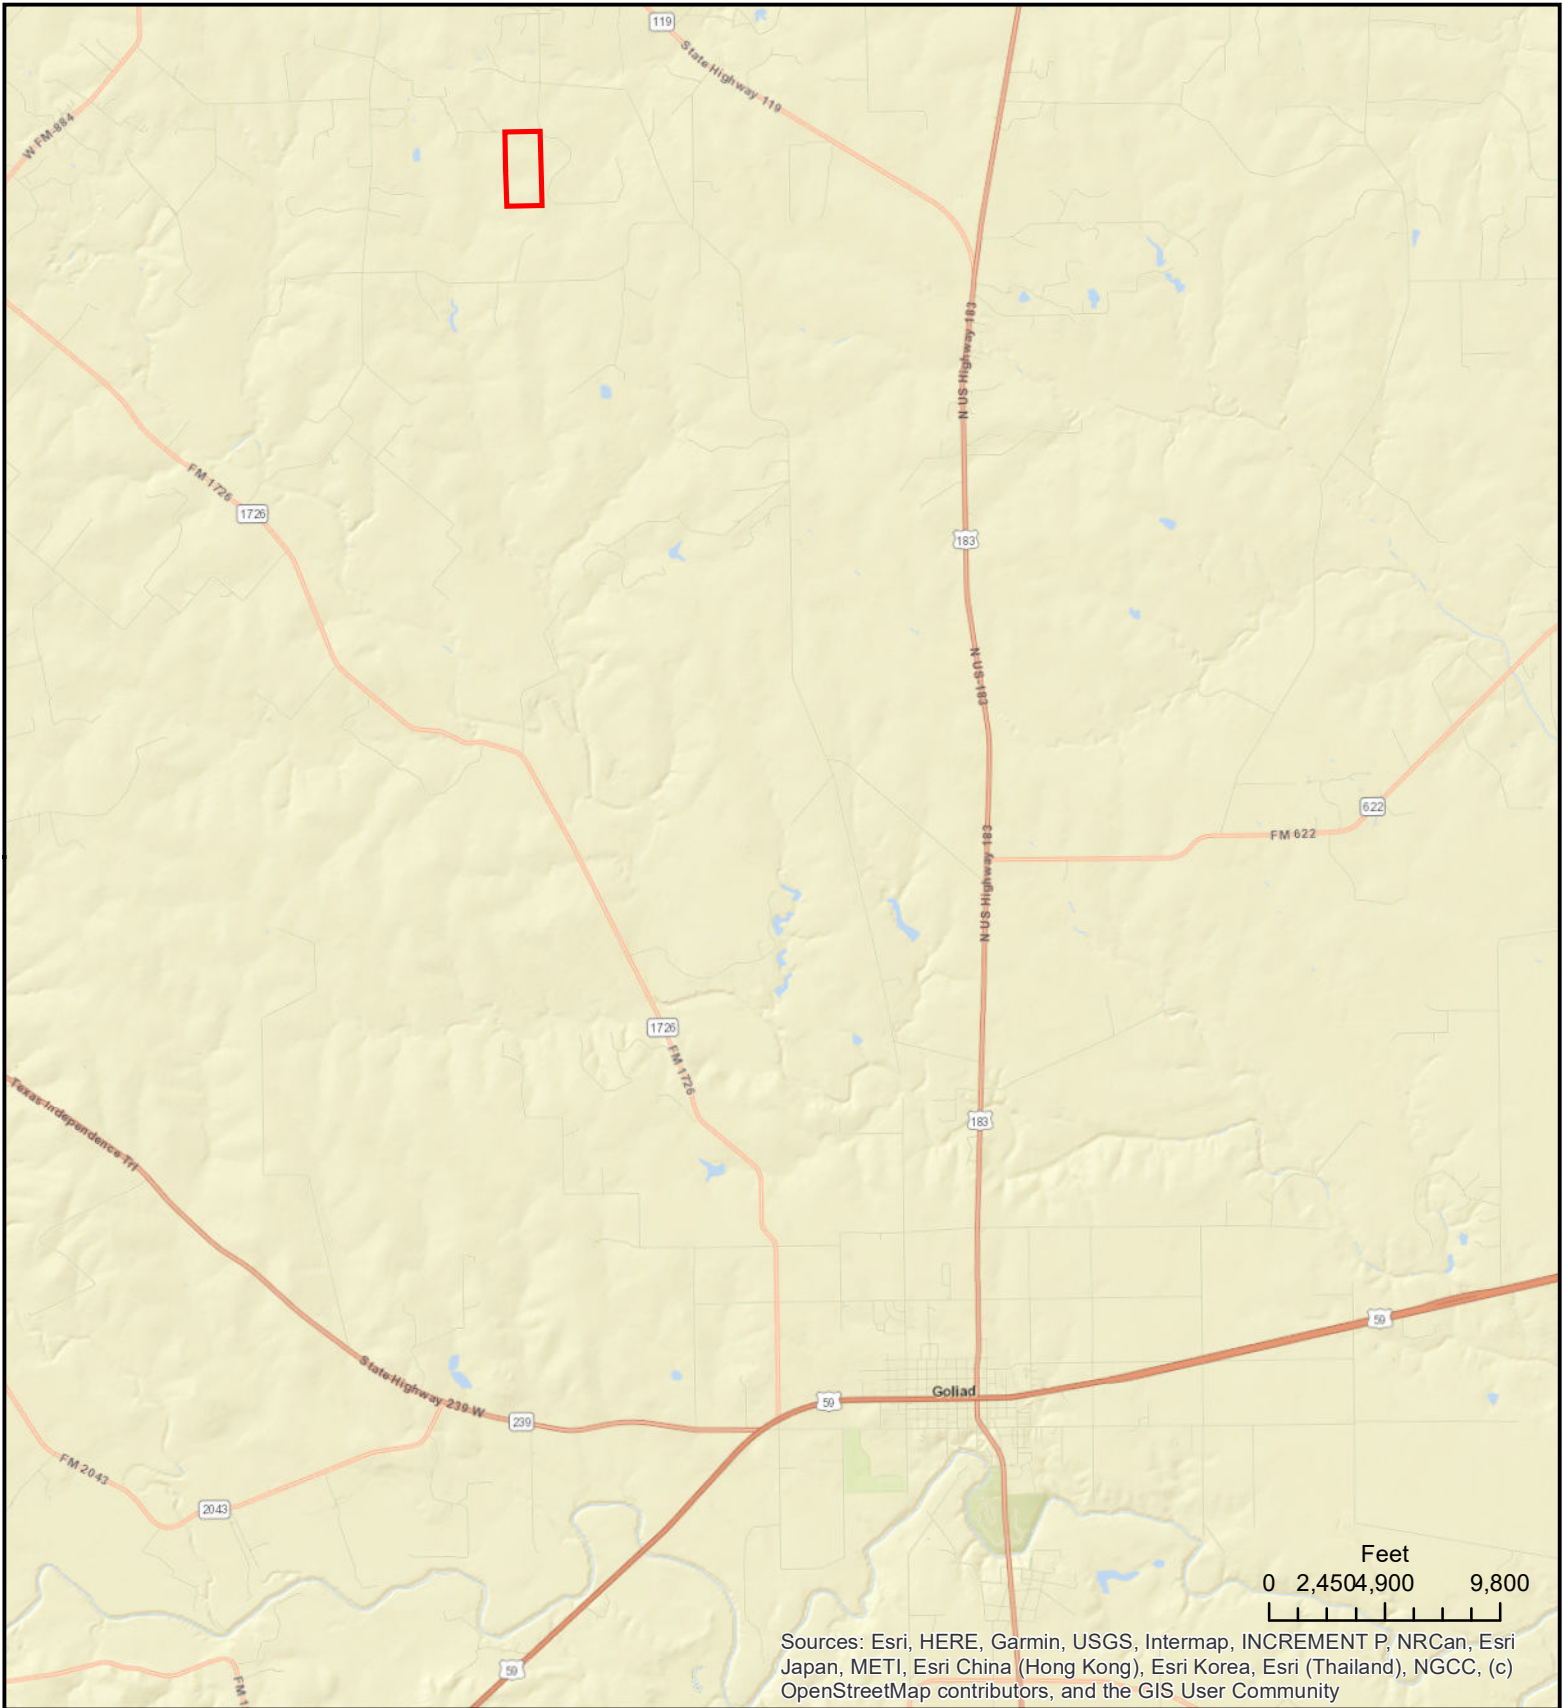

Weesatche 110 | +/- 110.030 Acres | Goliad County

Legend

 Property Boundary

1278 J F PAYNE K-5 ABS 232 AC 110.03