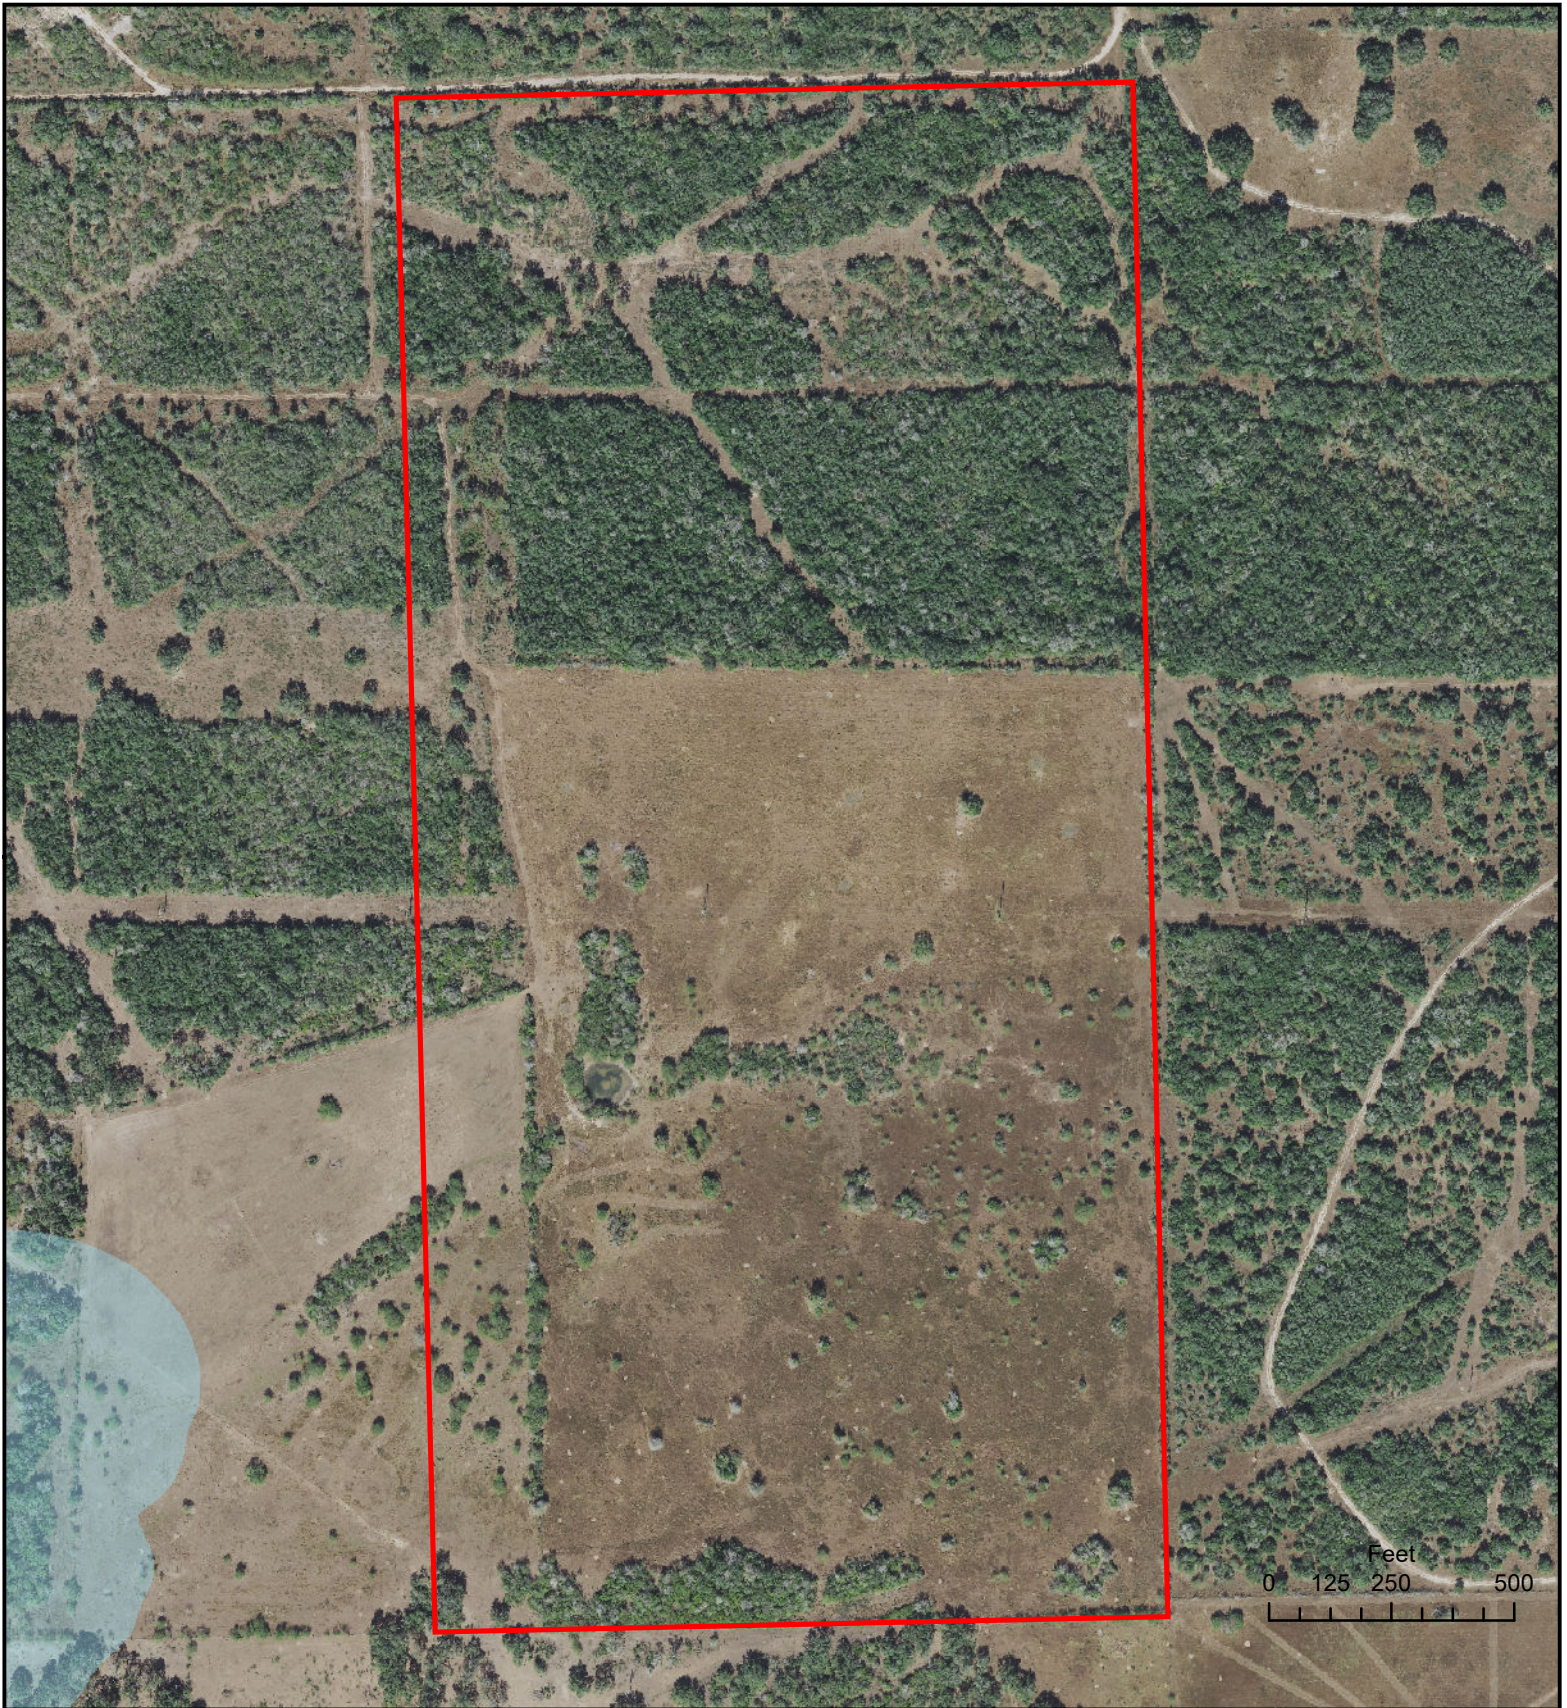

Weesatche 110 | +/- 110.030 Acres | Goliad County

Legend

Property Boundary

100 Year Flood Zones

BRAND X
LAND & RANCH

1278 J F PAYNE K-5 ABS 232 AC 110.03