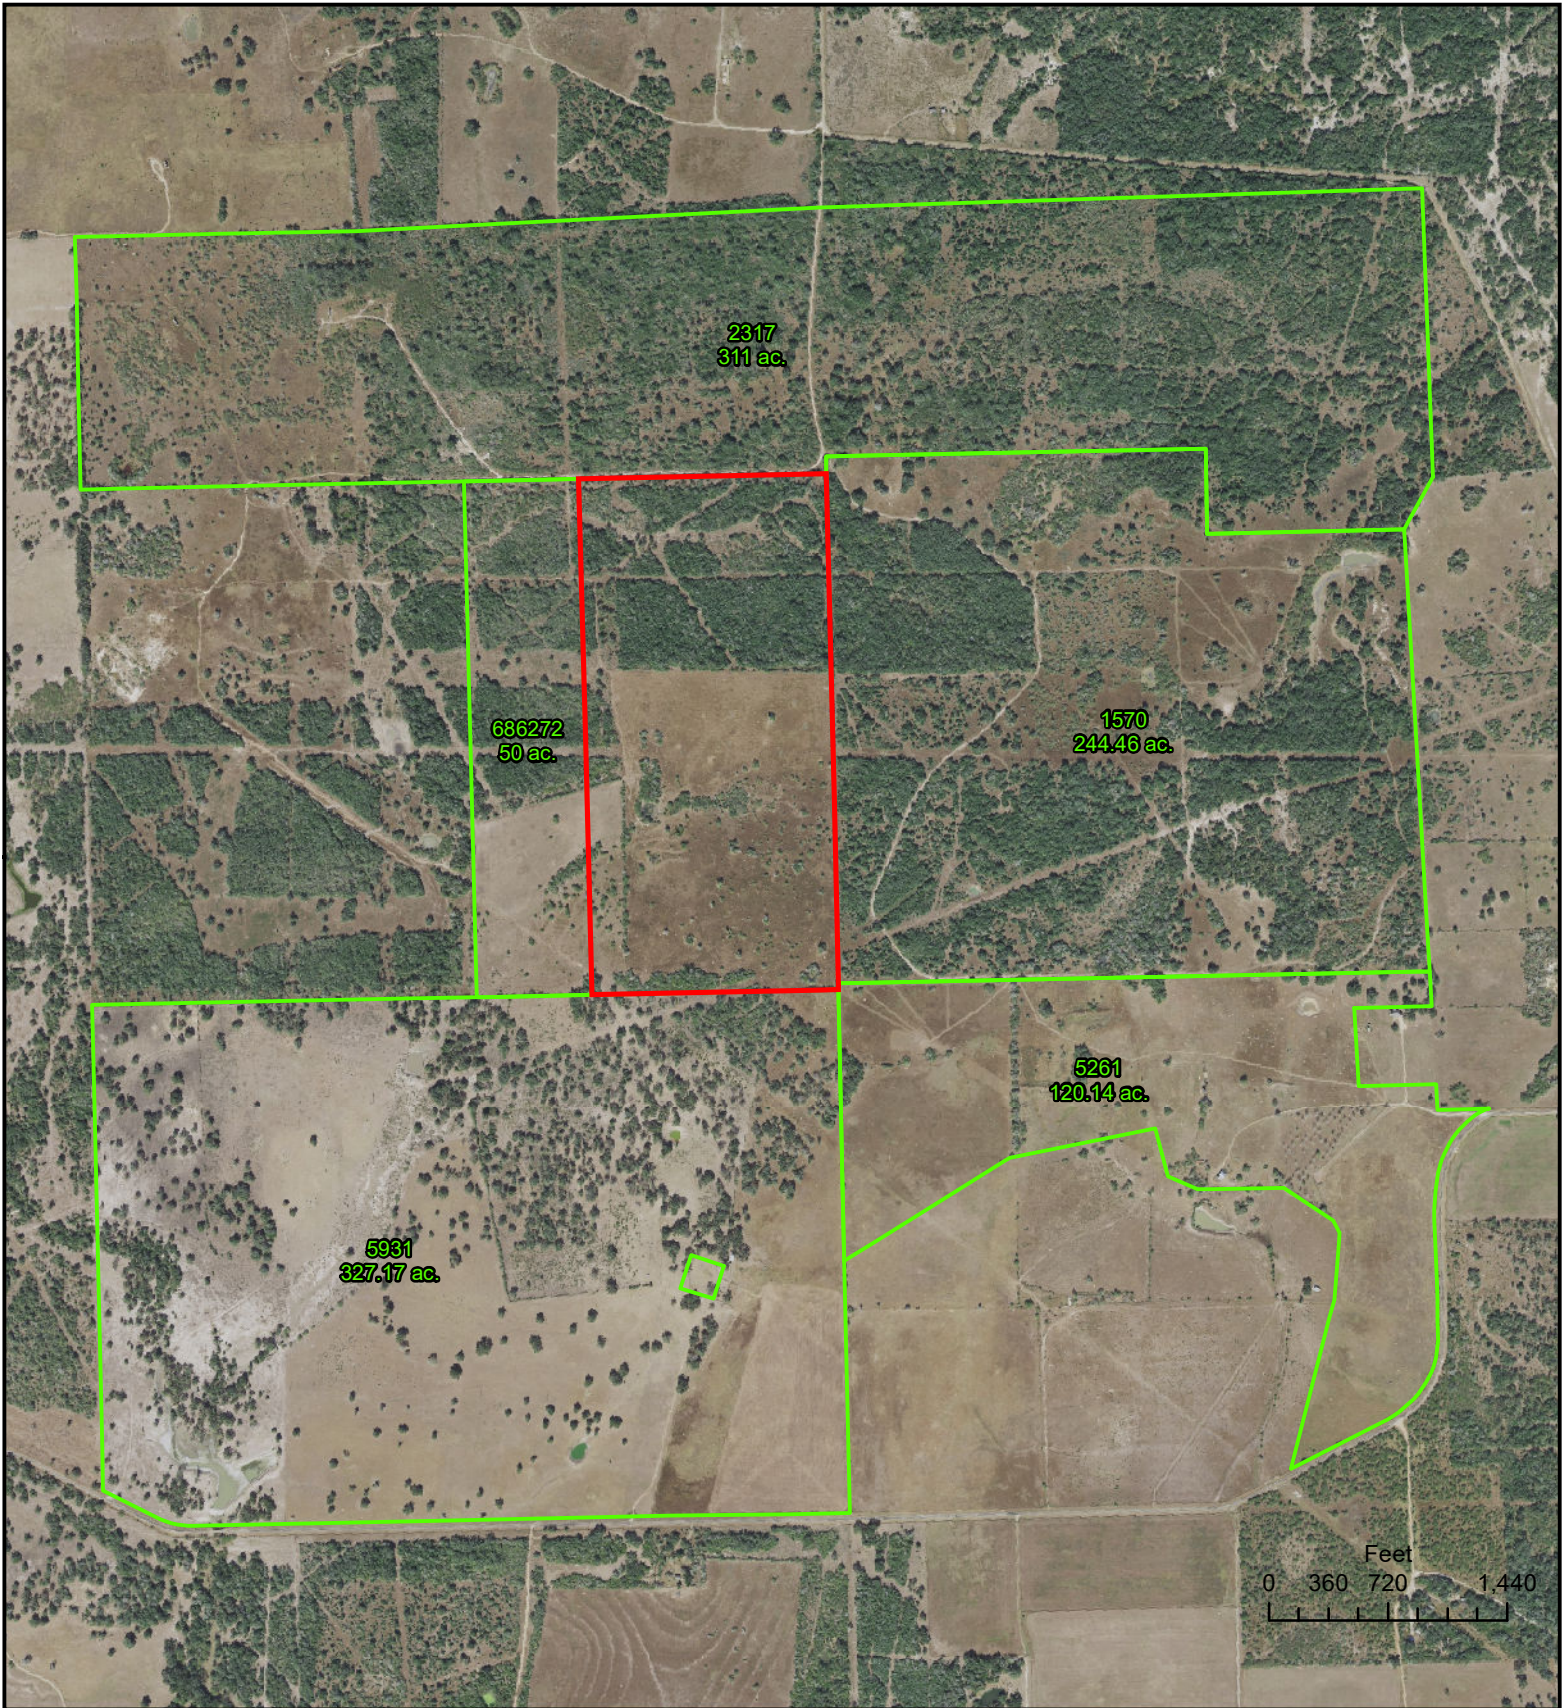

Weesatche 110 | +/- 110.030 Acres | Goliad County

Legend

Property Boundary

Goliad County Parcel

BRAND X
LAND & RANCH

1278 J F PAYNE K-5 ABS 232 AC 110.03