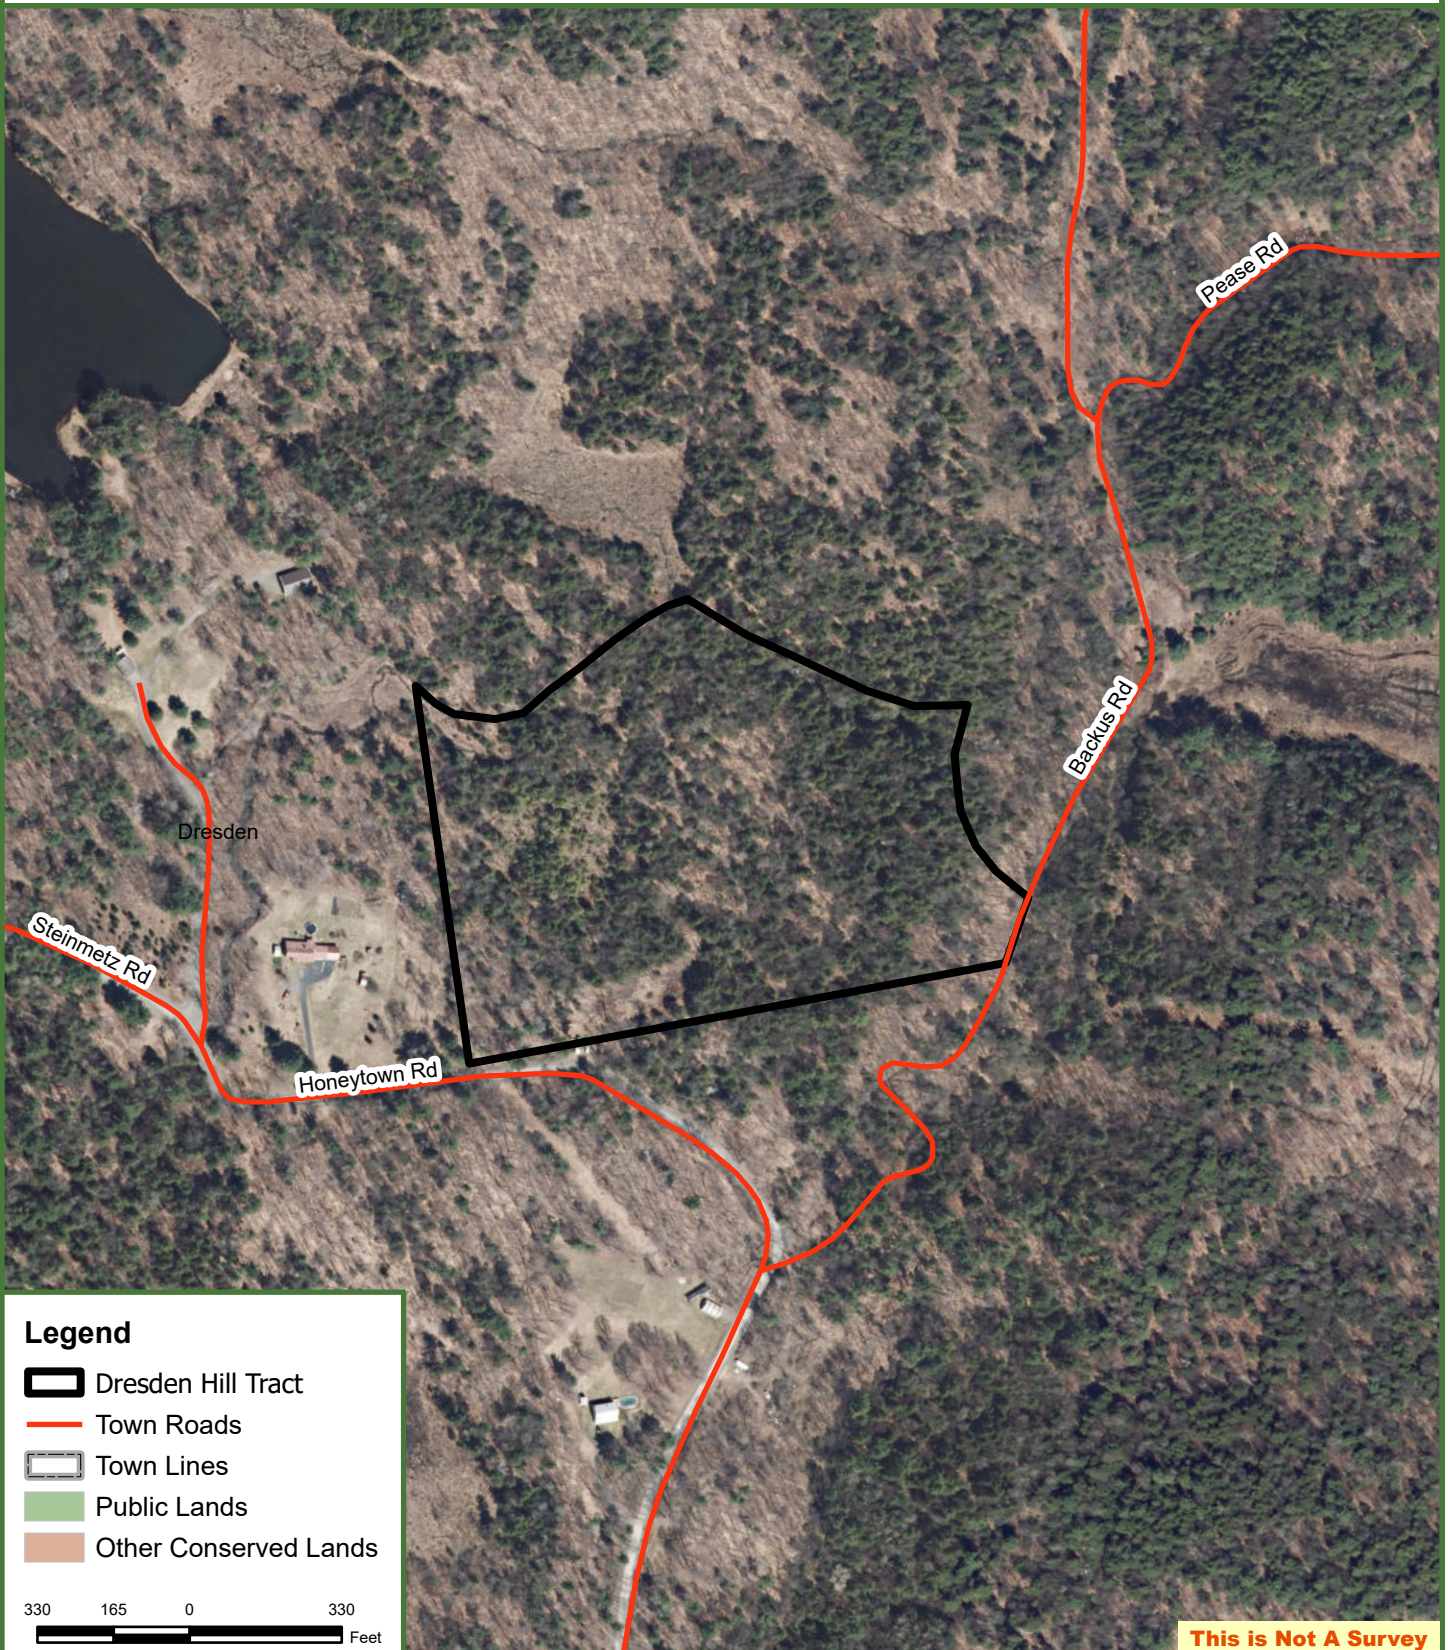

# Dresden Hill Parcel

20.6 Tax Acres  
Dresden, Washington County, NY

**Fountains  
Land**  
AN F&W COMPANY

### Legend

-  Dresden Hill Tract
-  Town Roads
-  Town Lines
-  Public Lands
-  Other Conserved Lands

**This is Not A Survey**

Map produced from the best available information including town tax maps, hand held GPS data, aerial photography and reference information obtained from publicly available GIS sources, and the owner. Boundary lines portrayed on this map are approximate and could be different than the actual location of boundaries found in the field.