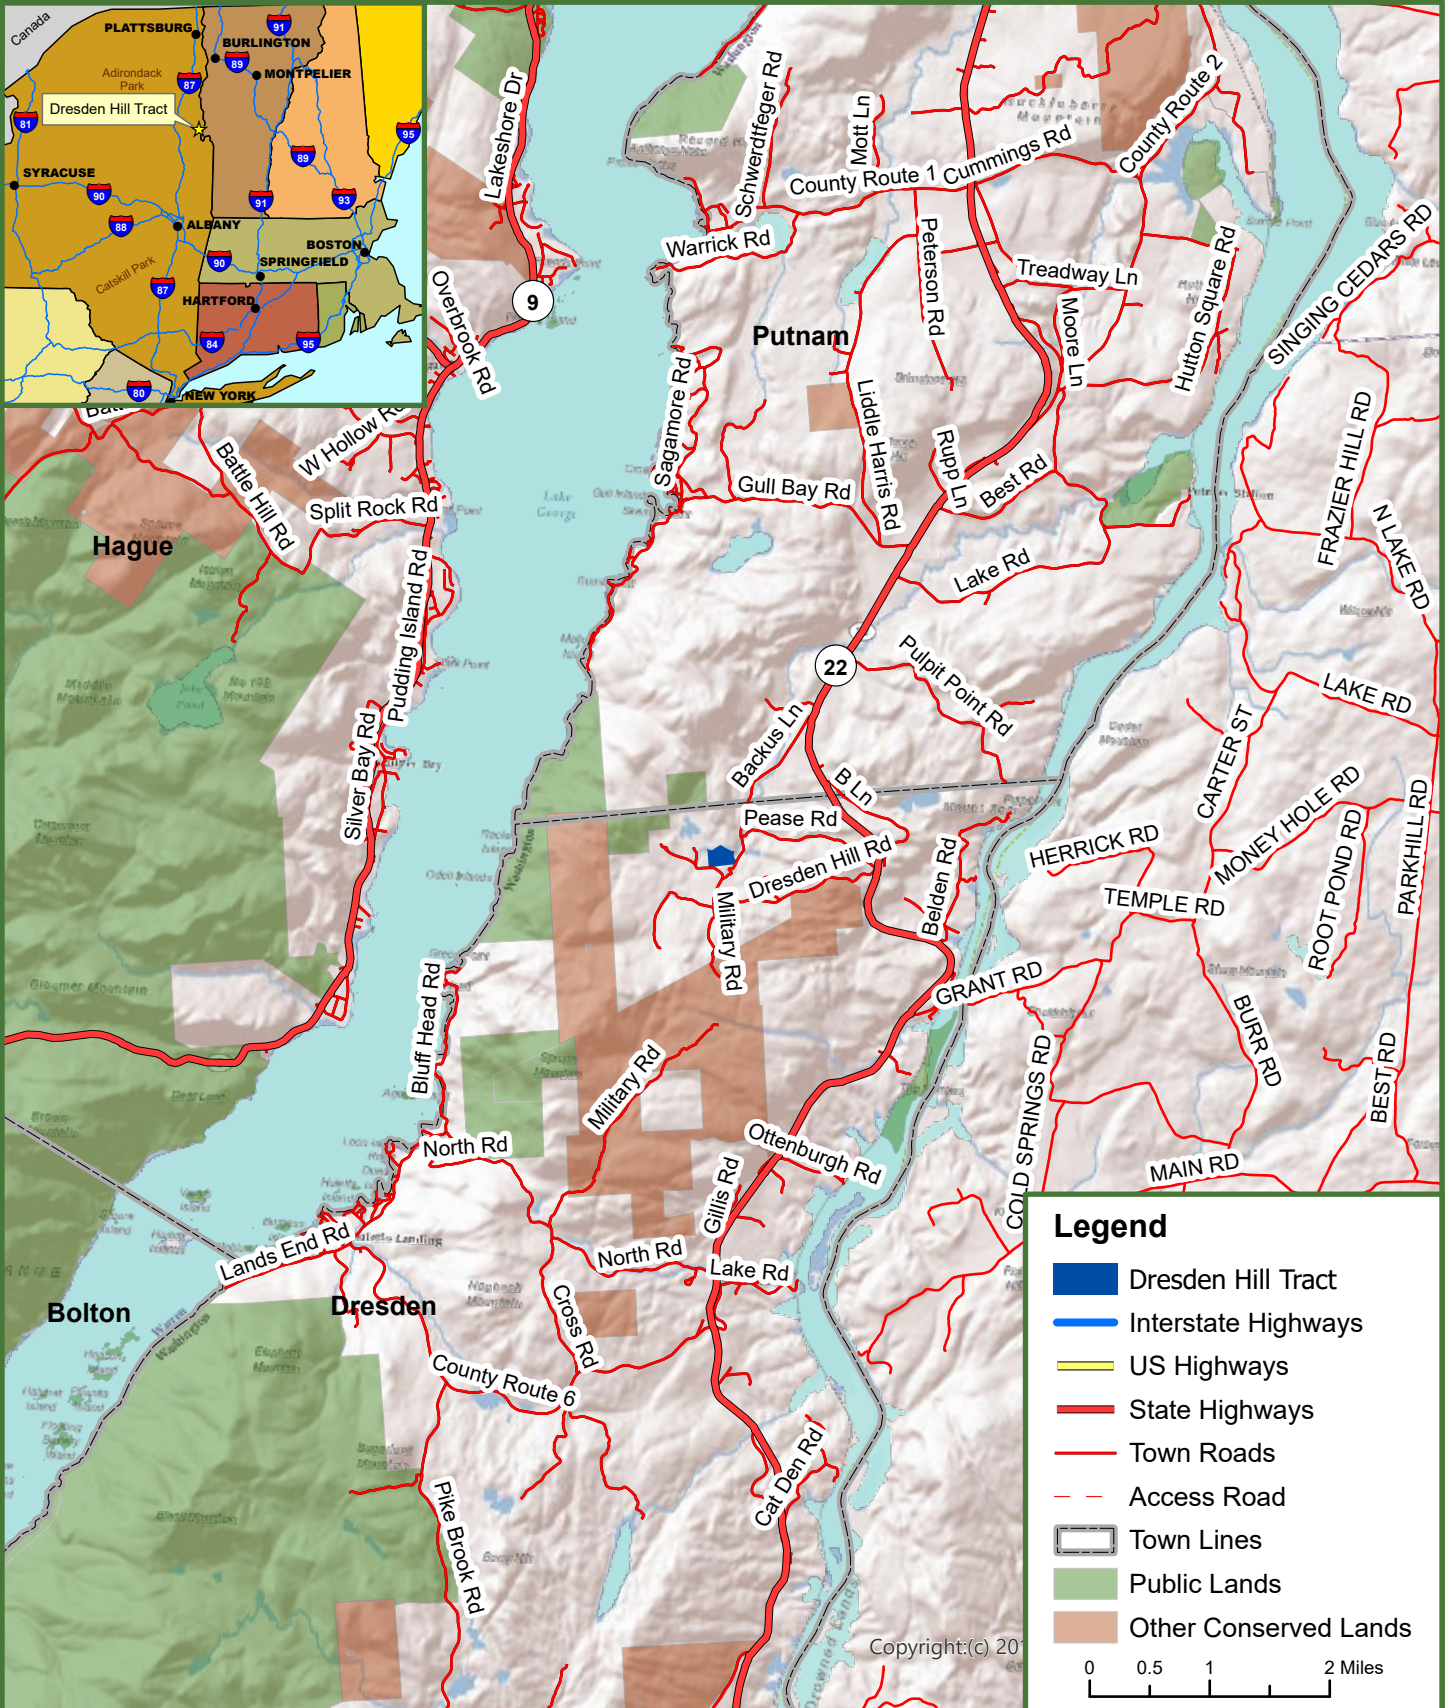

Locus Map Dresden Hill Parcel 20.6 Tax Acres Dresden, Washington County, NY

**Fountains
Land**
AN F&W COMPANY

Legend

- Dresden Hill Tract
- Interstate Highways
- US Highways
- State Highways
- Town Roads
- Access Road
- Town Lines
- Public Lands
- Other Conserved Lands

0 0.5 1 2 Miles

Copyright:(c) 2017