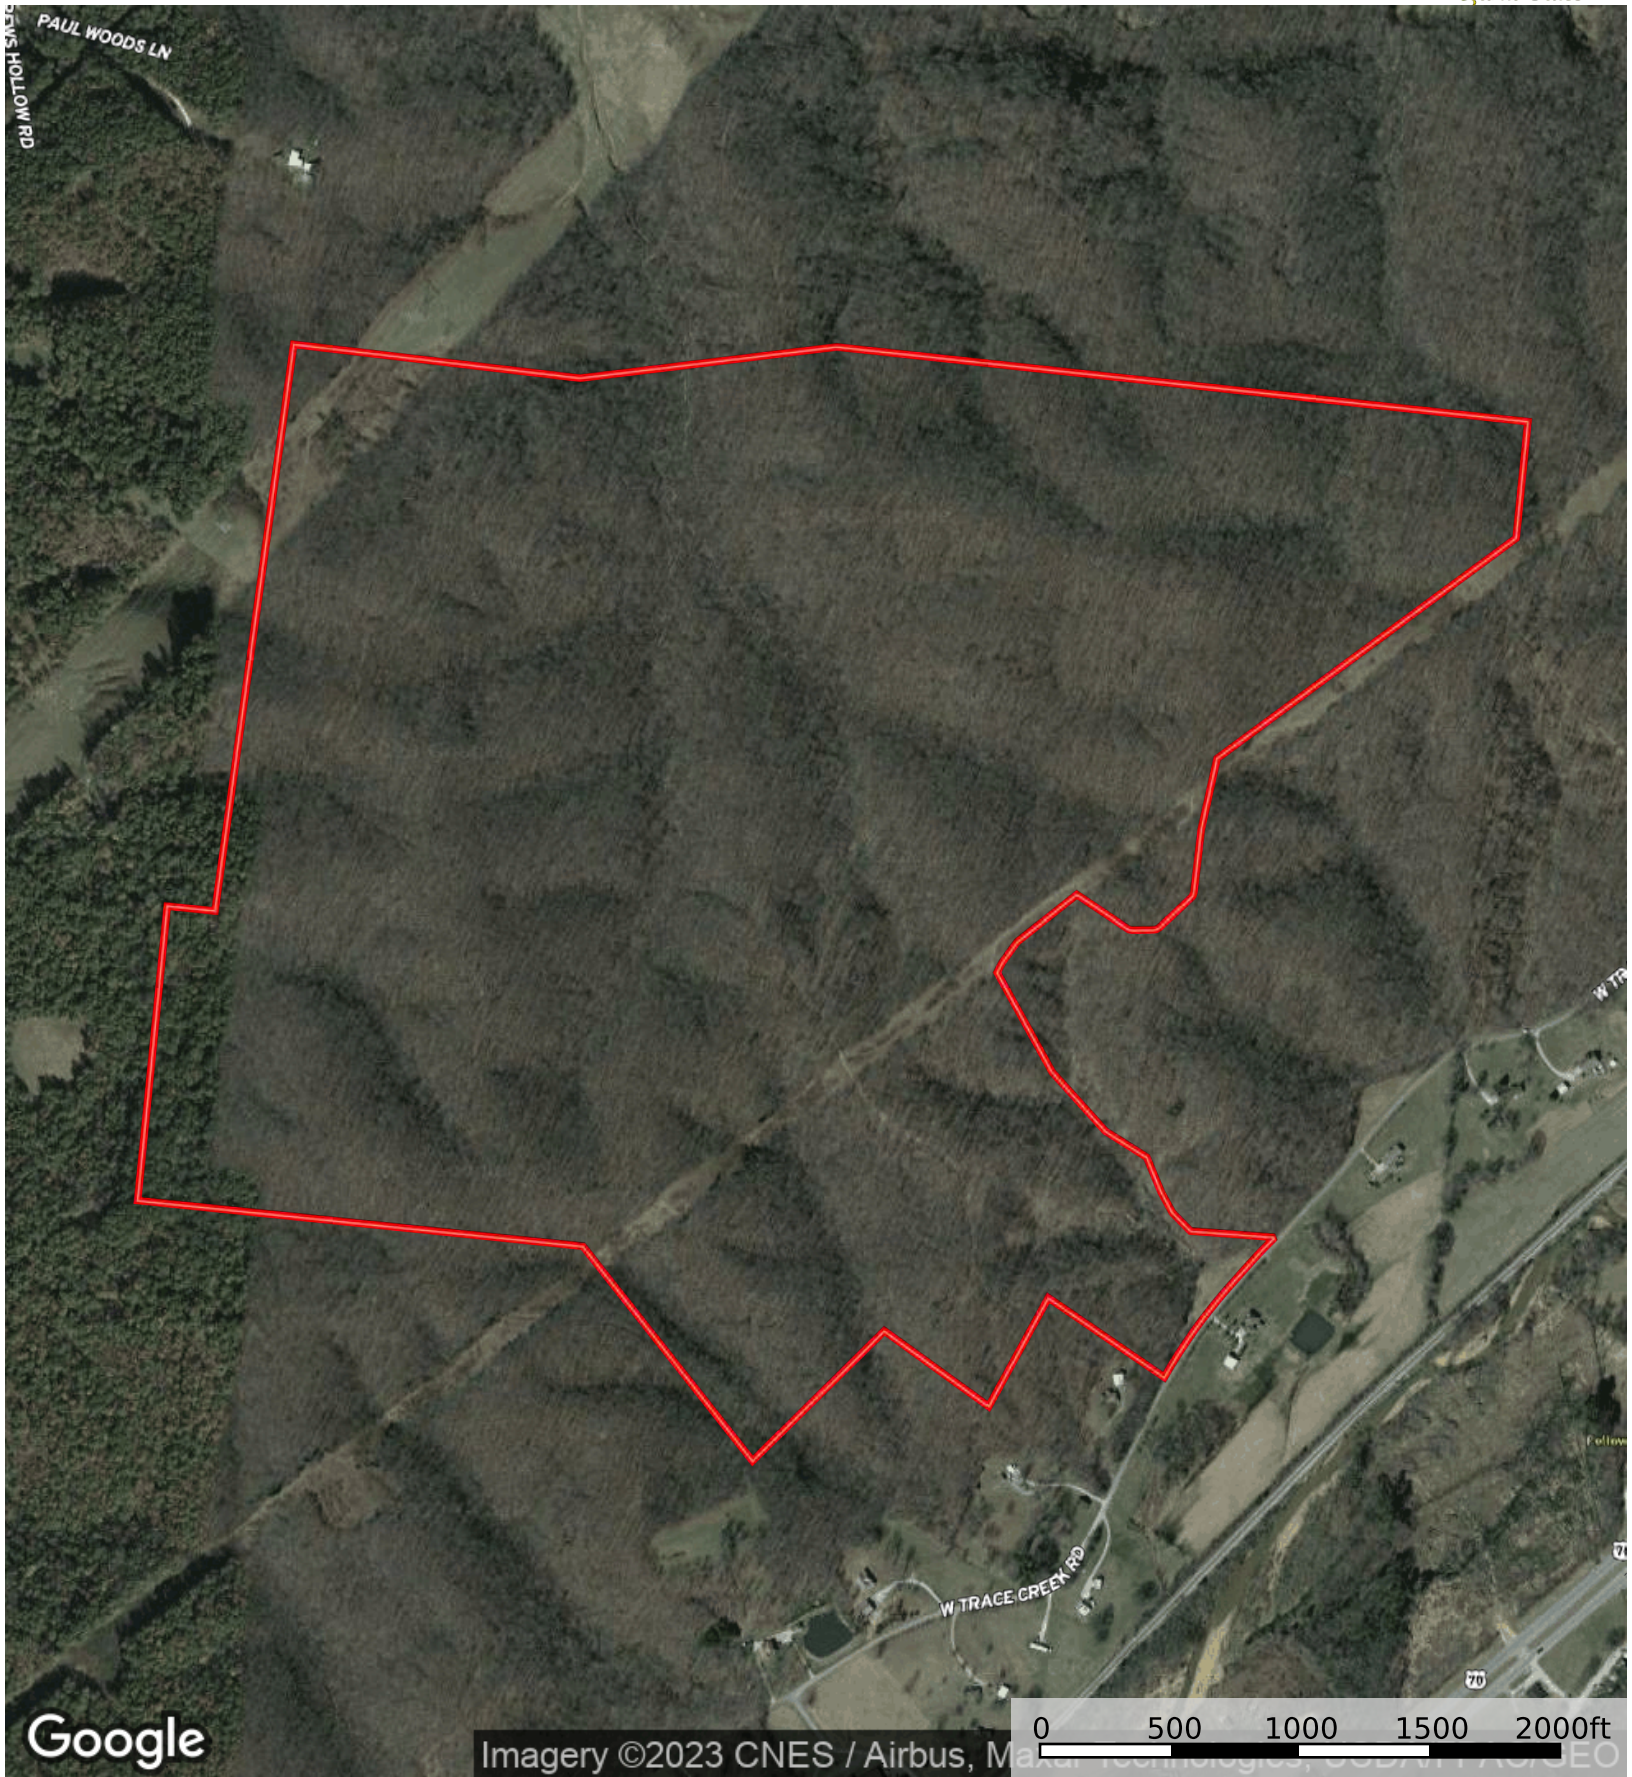

Waverly Ridge Tract

Humphreys County, Tennessee, 333 AC +/-

Google

Imagery ©2023 CNES / Airbus, Mapbox, etc.

0 500 1000 1500 2000ft

 Boundary