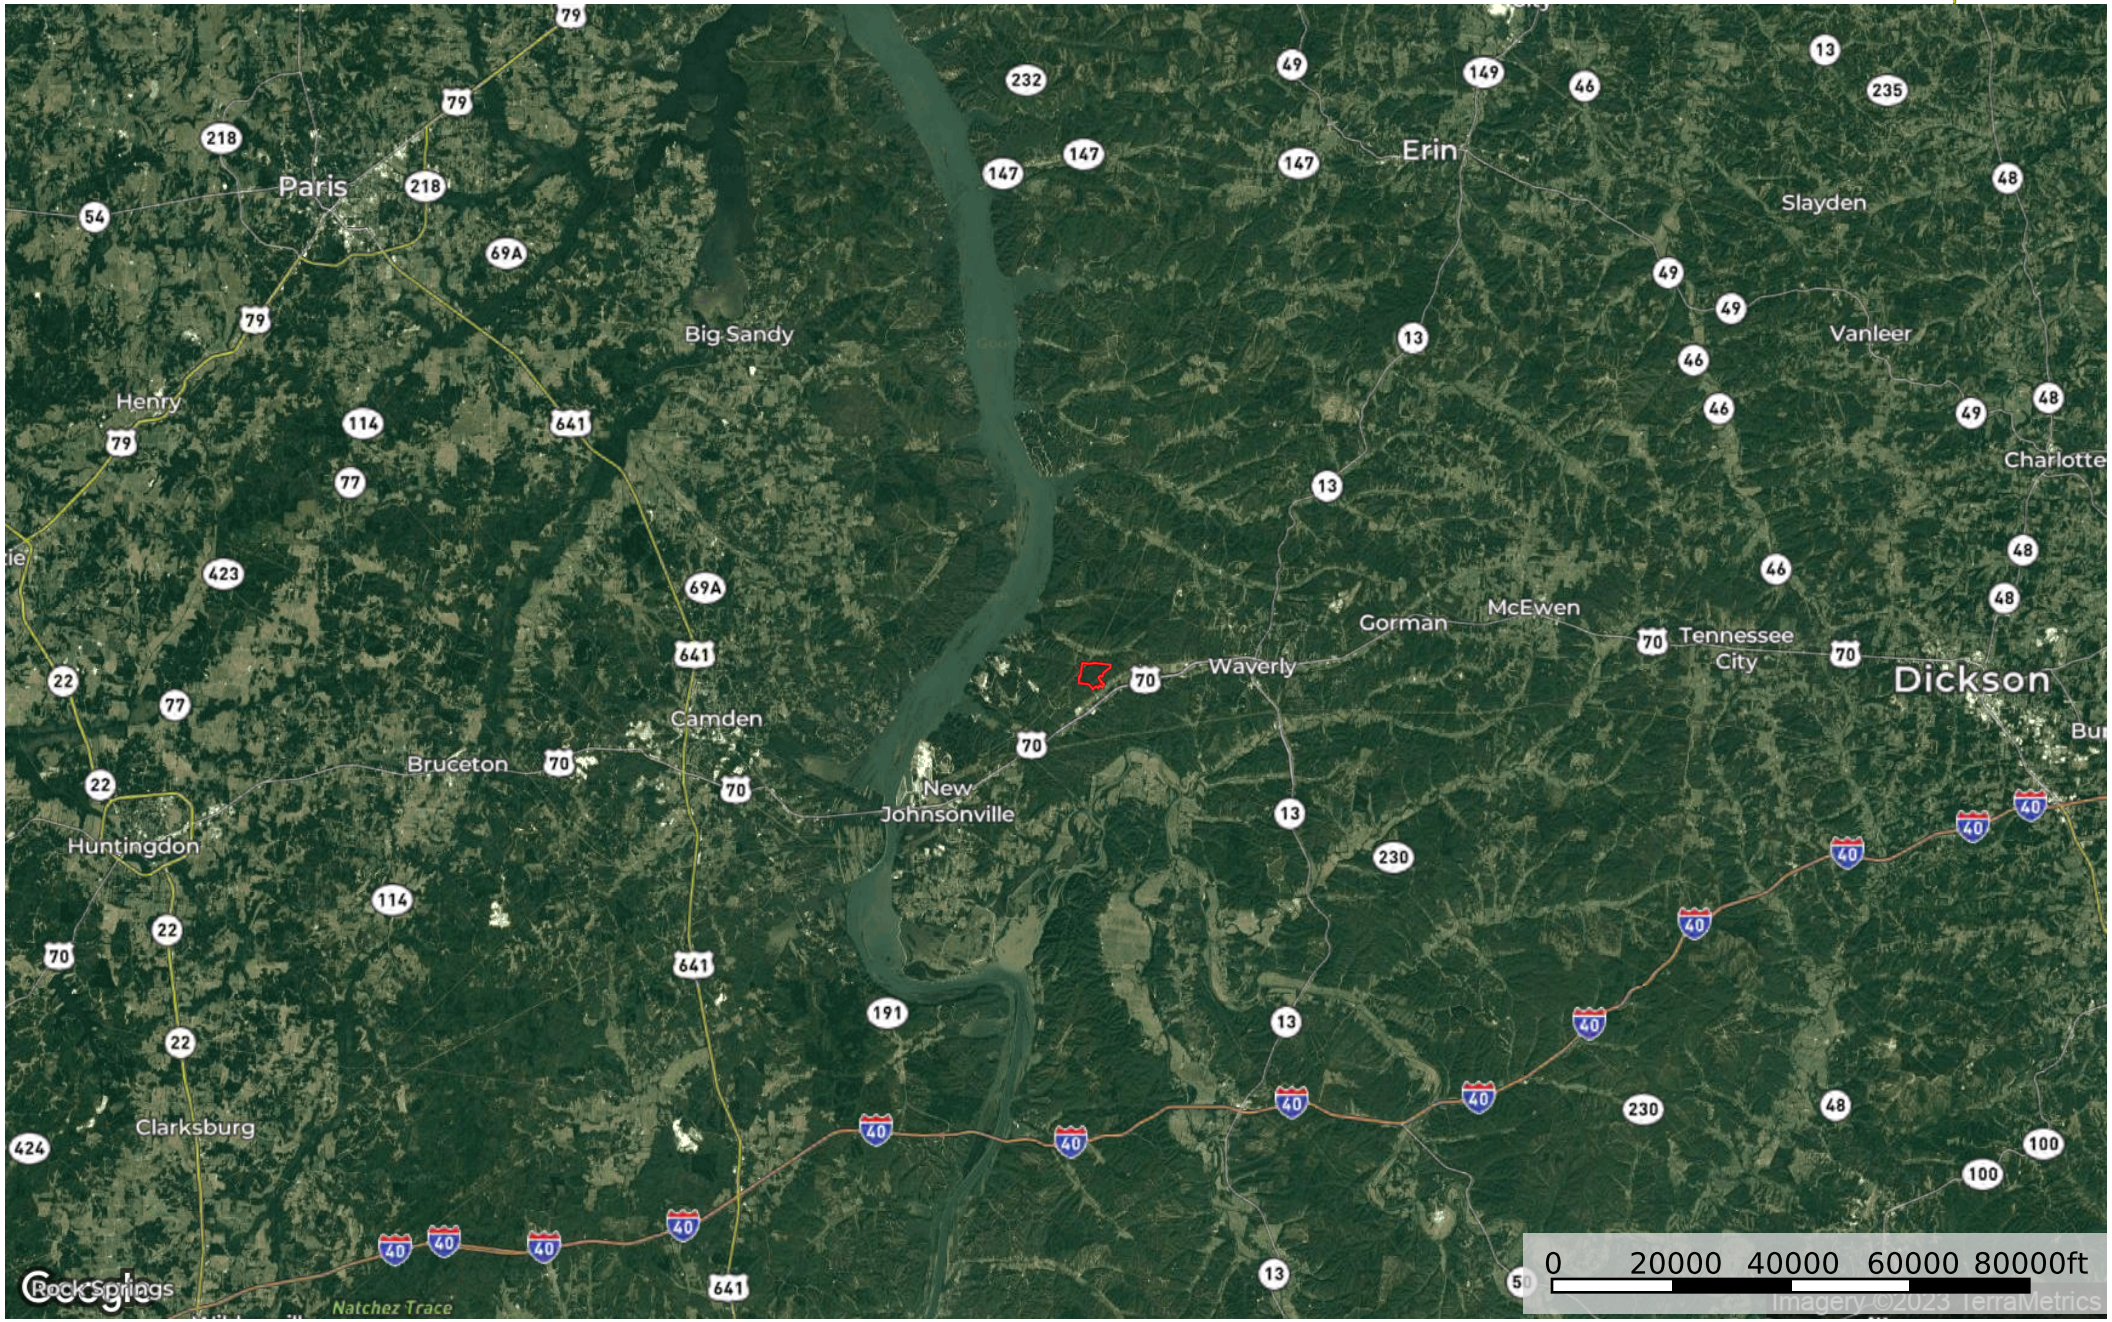

Waverly Ridge Tract

Humphreys County, Tennessee, 333 AC +/-

Boundary