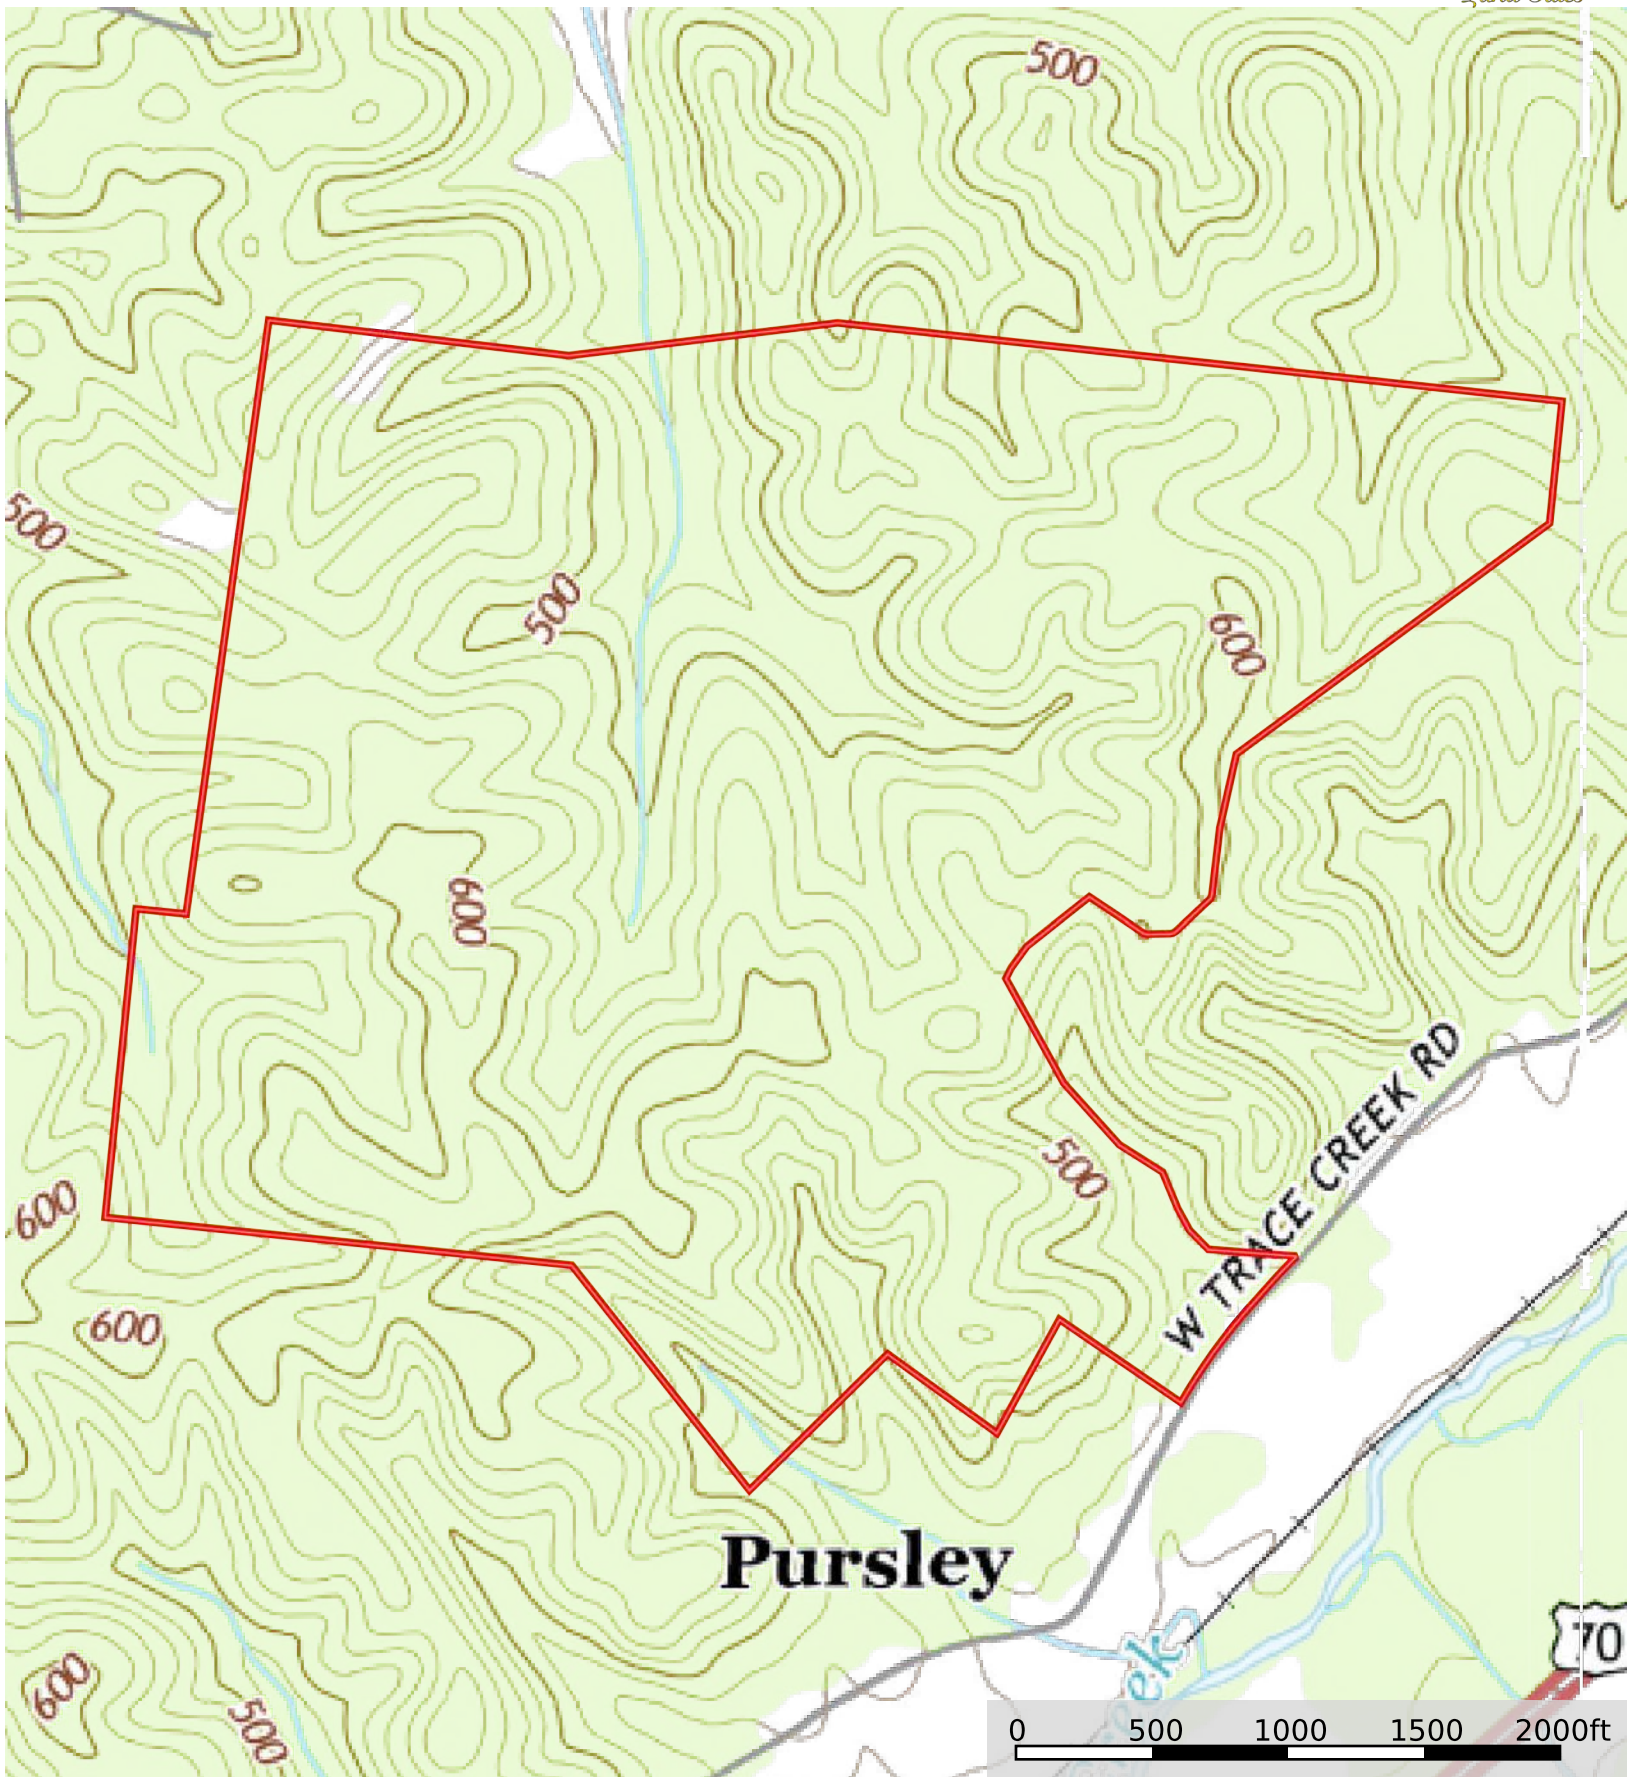

Waverly Ridge Tract

Humphreys County, Tennessee, 333 AC +/-

Boundary

Waverly Ridge Tract

Humphreys County, Tennessee, 333 AC +/-

Google

Boundary

Waverly Ridge Tract

Humphreys County, Tennessee, 333 AC +/-

Google

Imagery ©2023 CNES / Airbus, Mapbox, OpenStreetMap contributors, Swatch, NOAA

 Boundary

Waverly Ridge Tract

Humphreys County, Tennessee, 333 AC +/-

Boundary

 Boundary