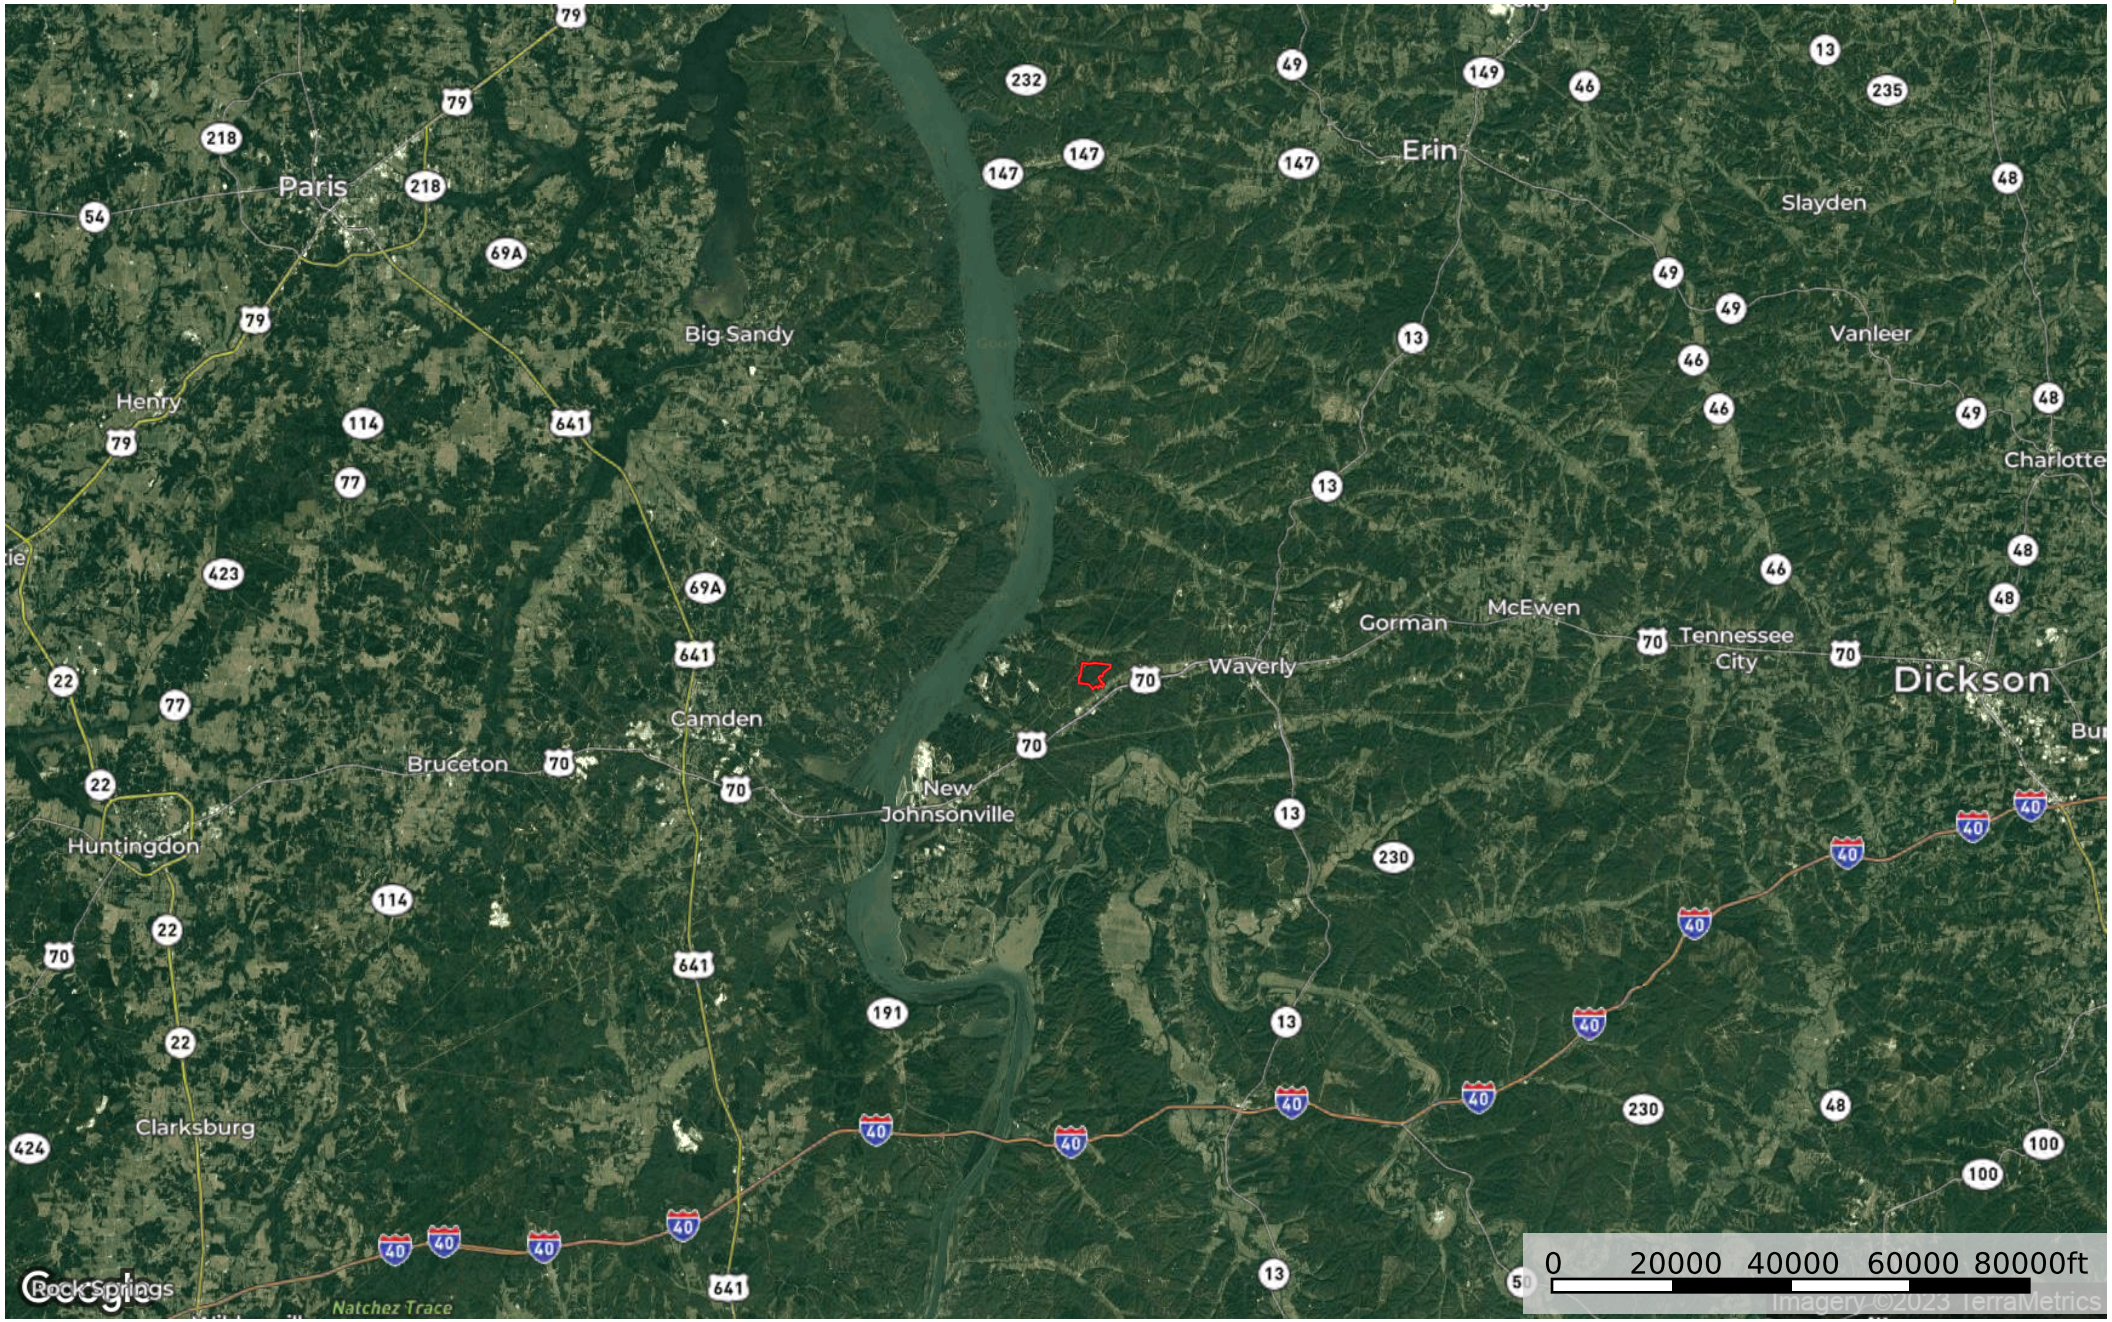

Waverly Ridge Tract

Humphreys County, Tennessee, 333 AC +/-

Boundary

Waverly Ridge Tract

Humphreys County, Tennessee, 333 AC +/-

Google

Boundary

Waverly Ridge Tract

Humphreys County, Tennessee, 333 AC +/-

Google

Imagery ©2023 CNES / Airbus, Mapbox, OpenStreetMap contributors, Swatch, NOAA

 Boundary

Waverly Ridge Tract

Humphreys County, Tennessee, 333 AC +/-

Boundary

 Boundary