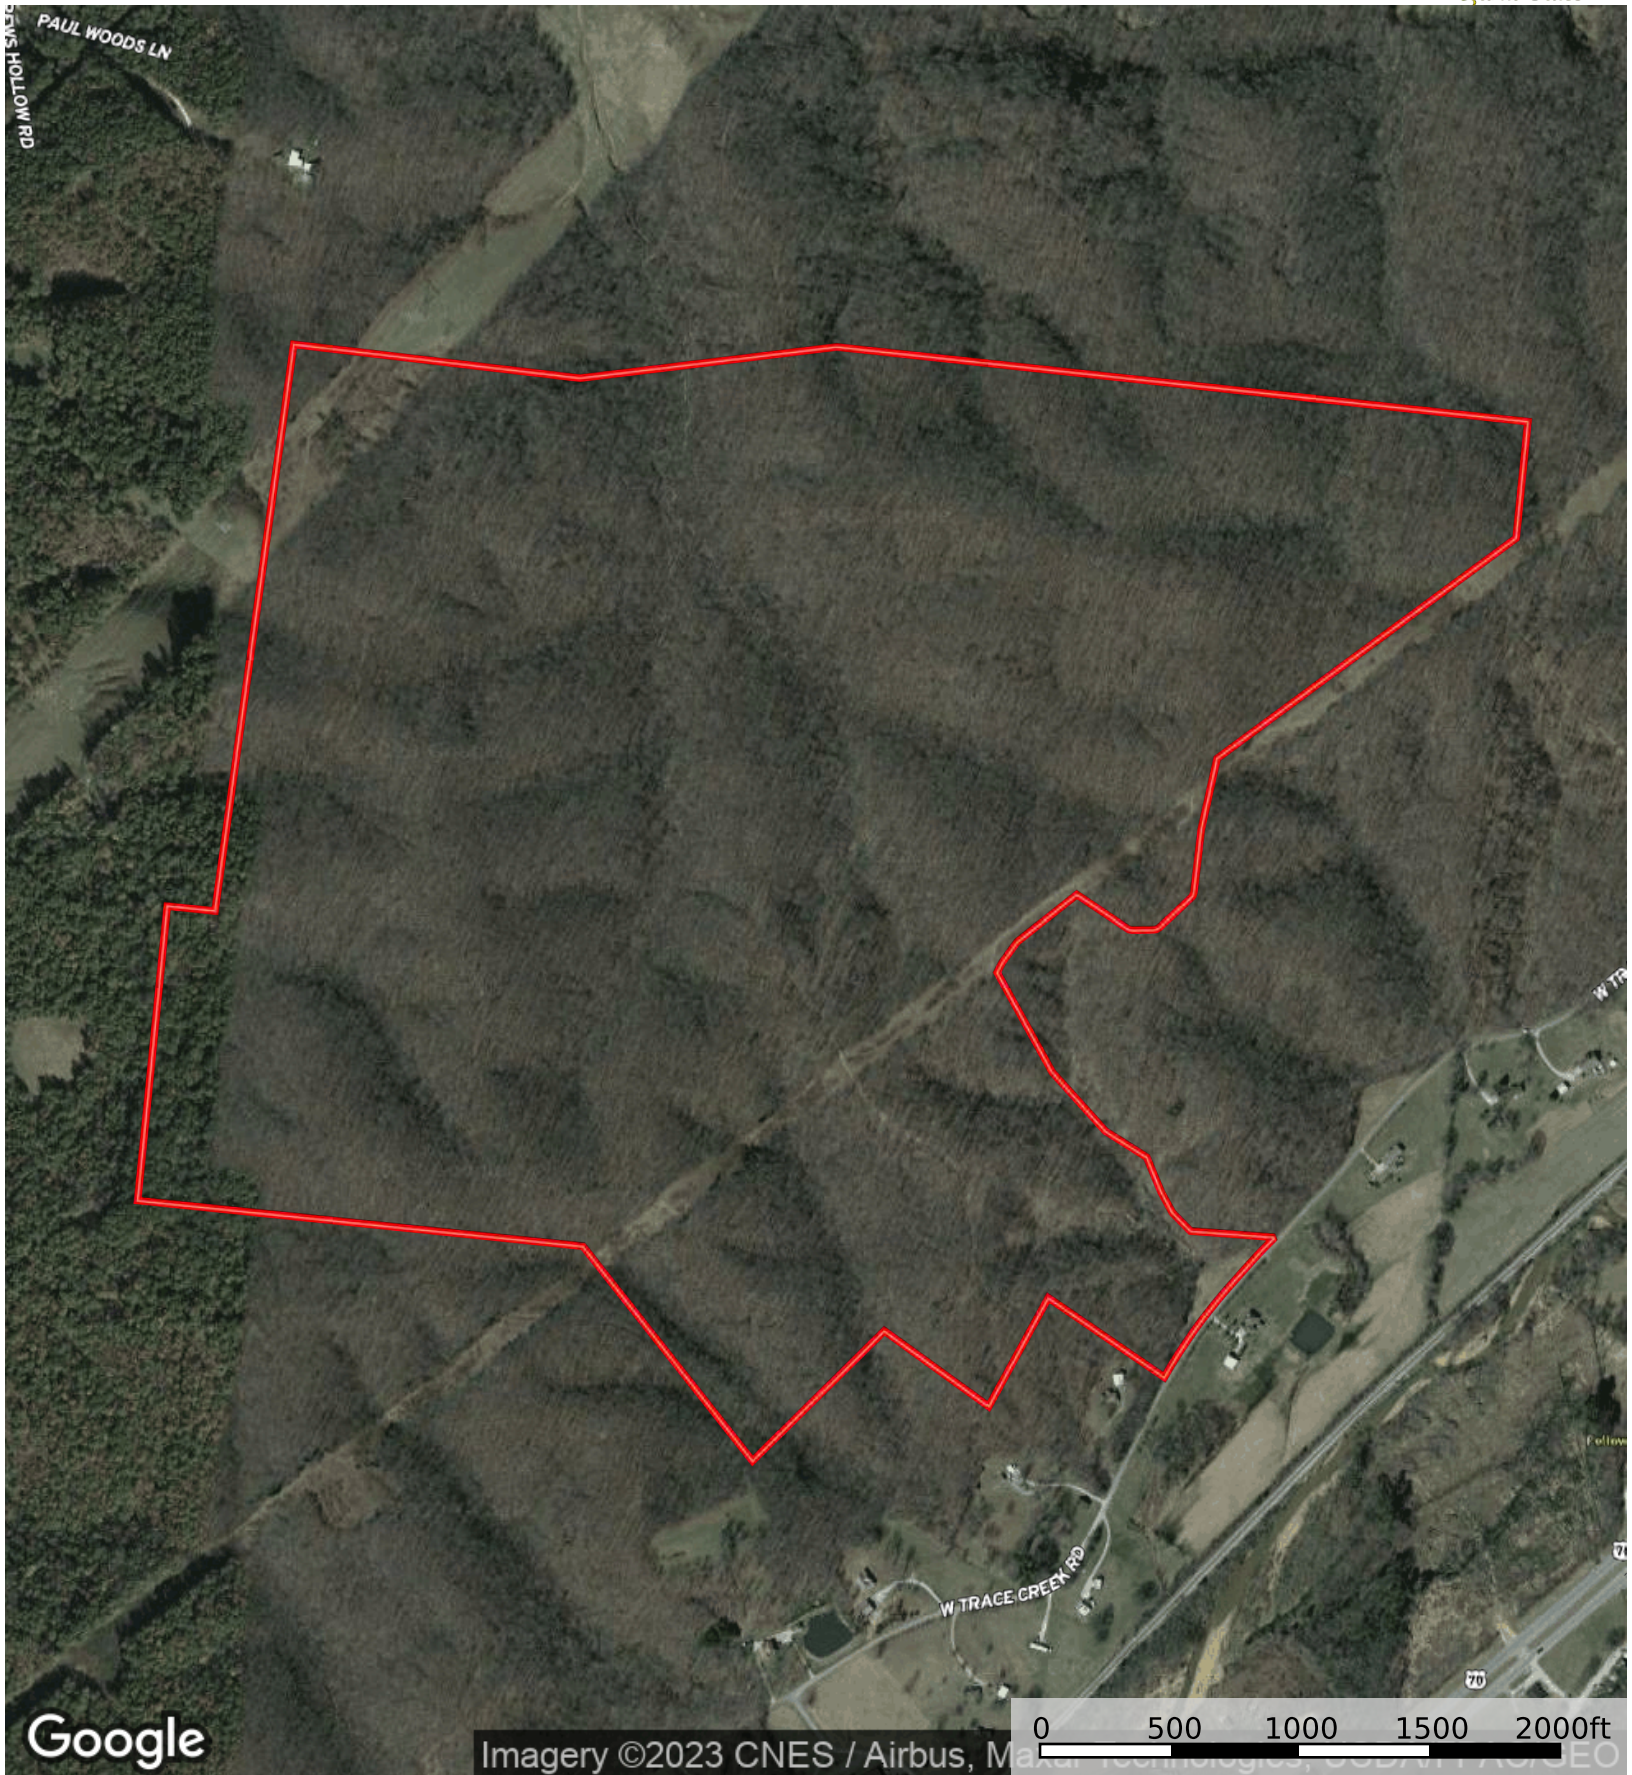

Waverly Ridge Tract

Humphreys County, Tennessee, 333 AC +/-

Boundary

Waverly Ridge Tract

Humphreys County, Tennessee, 333 AC +/-

Google

Boundary

Waverly Ridge Tract

Humphreys County, Tennessee, 333 AC +/-

Google

Imagery ©2023 CNES / Airbus, Mapbox, OpenStreetMap contributors, Swatch, NOAA

 Boundary

Waverly Ridge Tract

Humphreys County, Tennessee, 333 AC +/-

Boundary

 Boundary