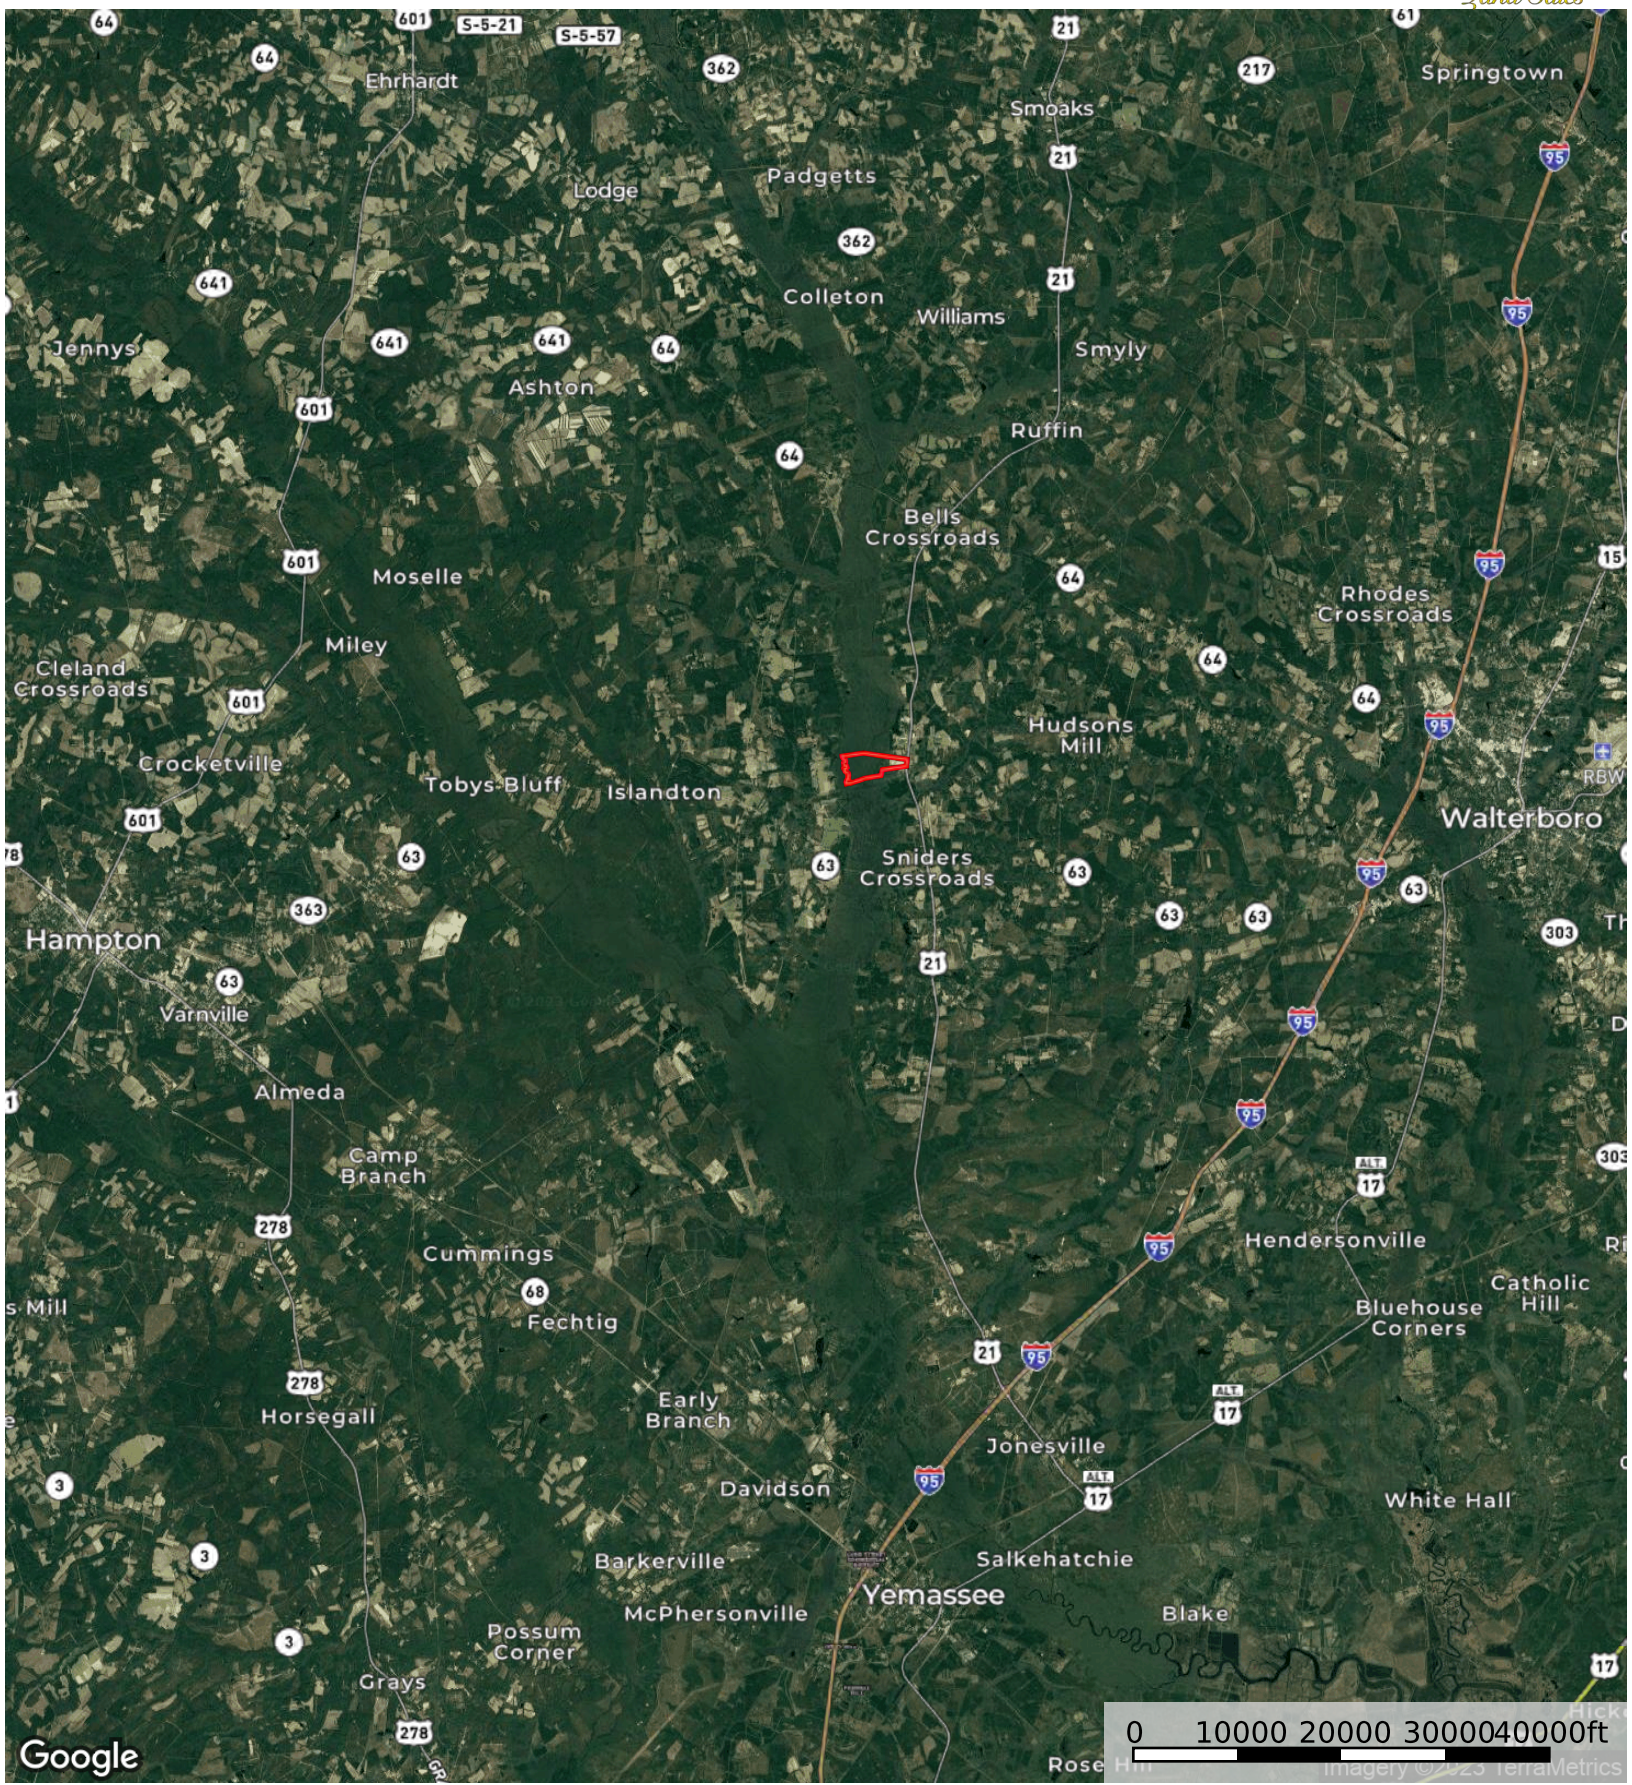

# Franklin Tract

Colleton County, South Carolina, 245 AC +/-

Google Rose Hill imagery © 2023 TerraMetrics