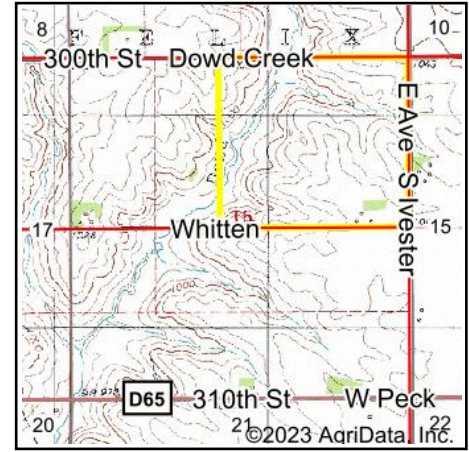

Wetlands Map

State: Iowa
Location: 16-86N-18W
County: Grundy
Township: Felix
Date: 4/6/2023

Maps Provided By:

© AgriData, Inc. 2023 www.AgriDataInc.com

Classification Code	Type	Acres
R4SBA	Riverine	1.21
PEM1C	Freshwater Emergent Wetland	1.14
PEM1A	Freshwater Emergent Wetland	0.08
Total Acres		2.43