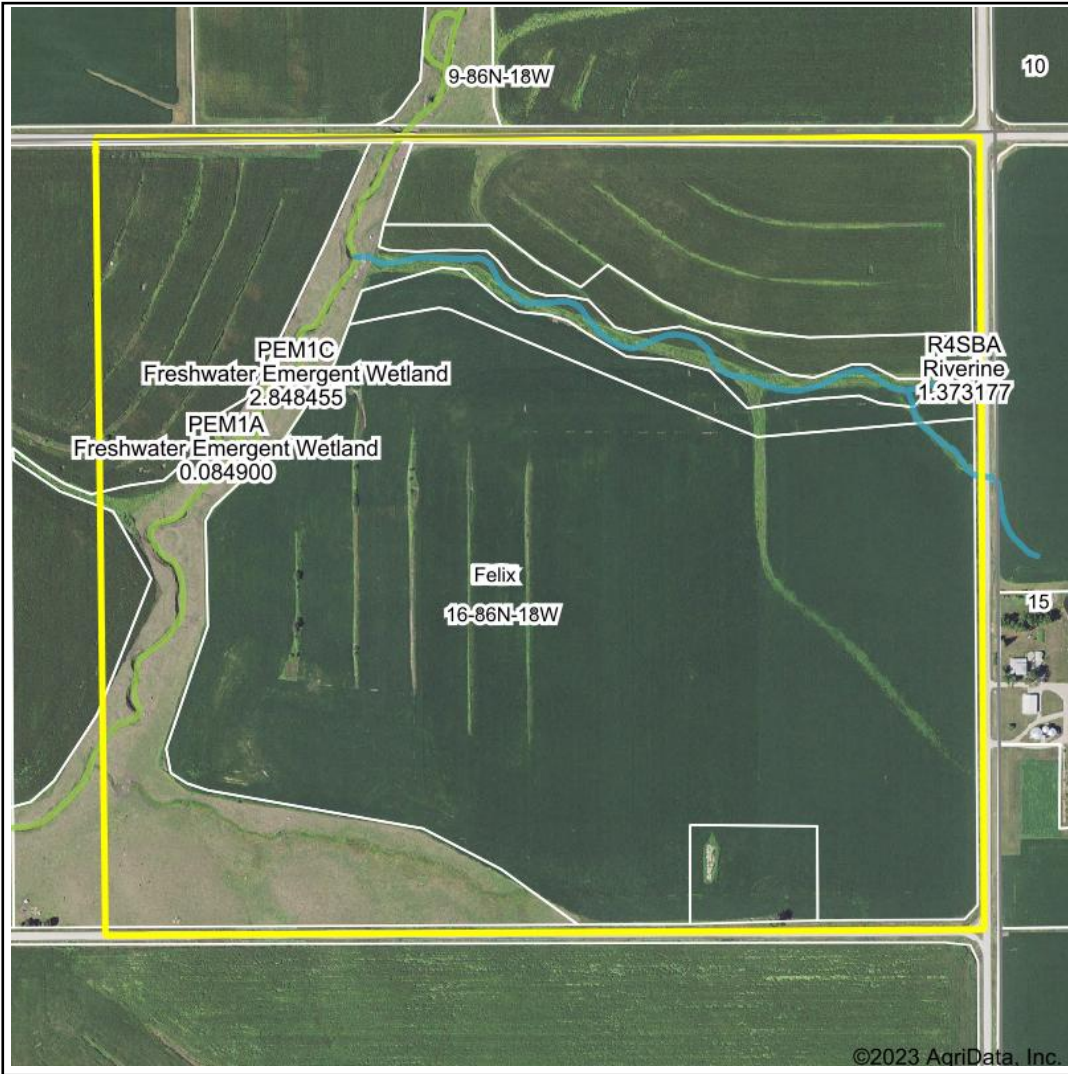

Wetlands Map

State: Iowa
Location: 16-86N-18W
County: Grundy
Township: Felix
Date: 4/6/2023

Maps Provided By:

© AgriData, Inc. 2023 www.AgriDataInc.com

Classification Code	Type	Acres
R4SBA	Riverine	1.21
PEM1C	Freshwater Emergent Wetland	1.14
PEM1A	Freshwater Emergent Wetland	0.08
Total Acres		2.43