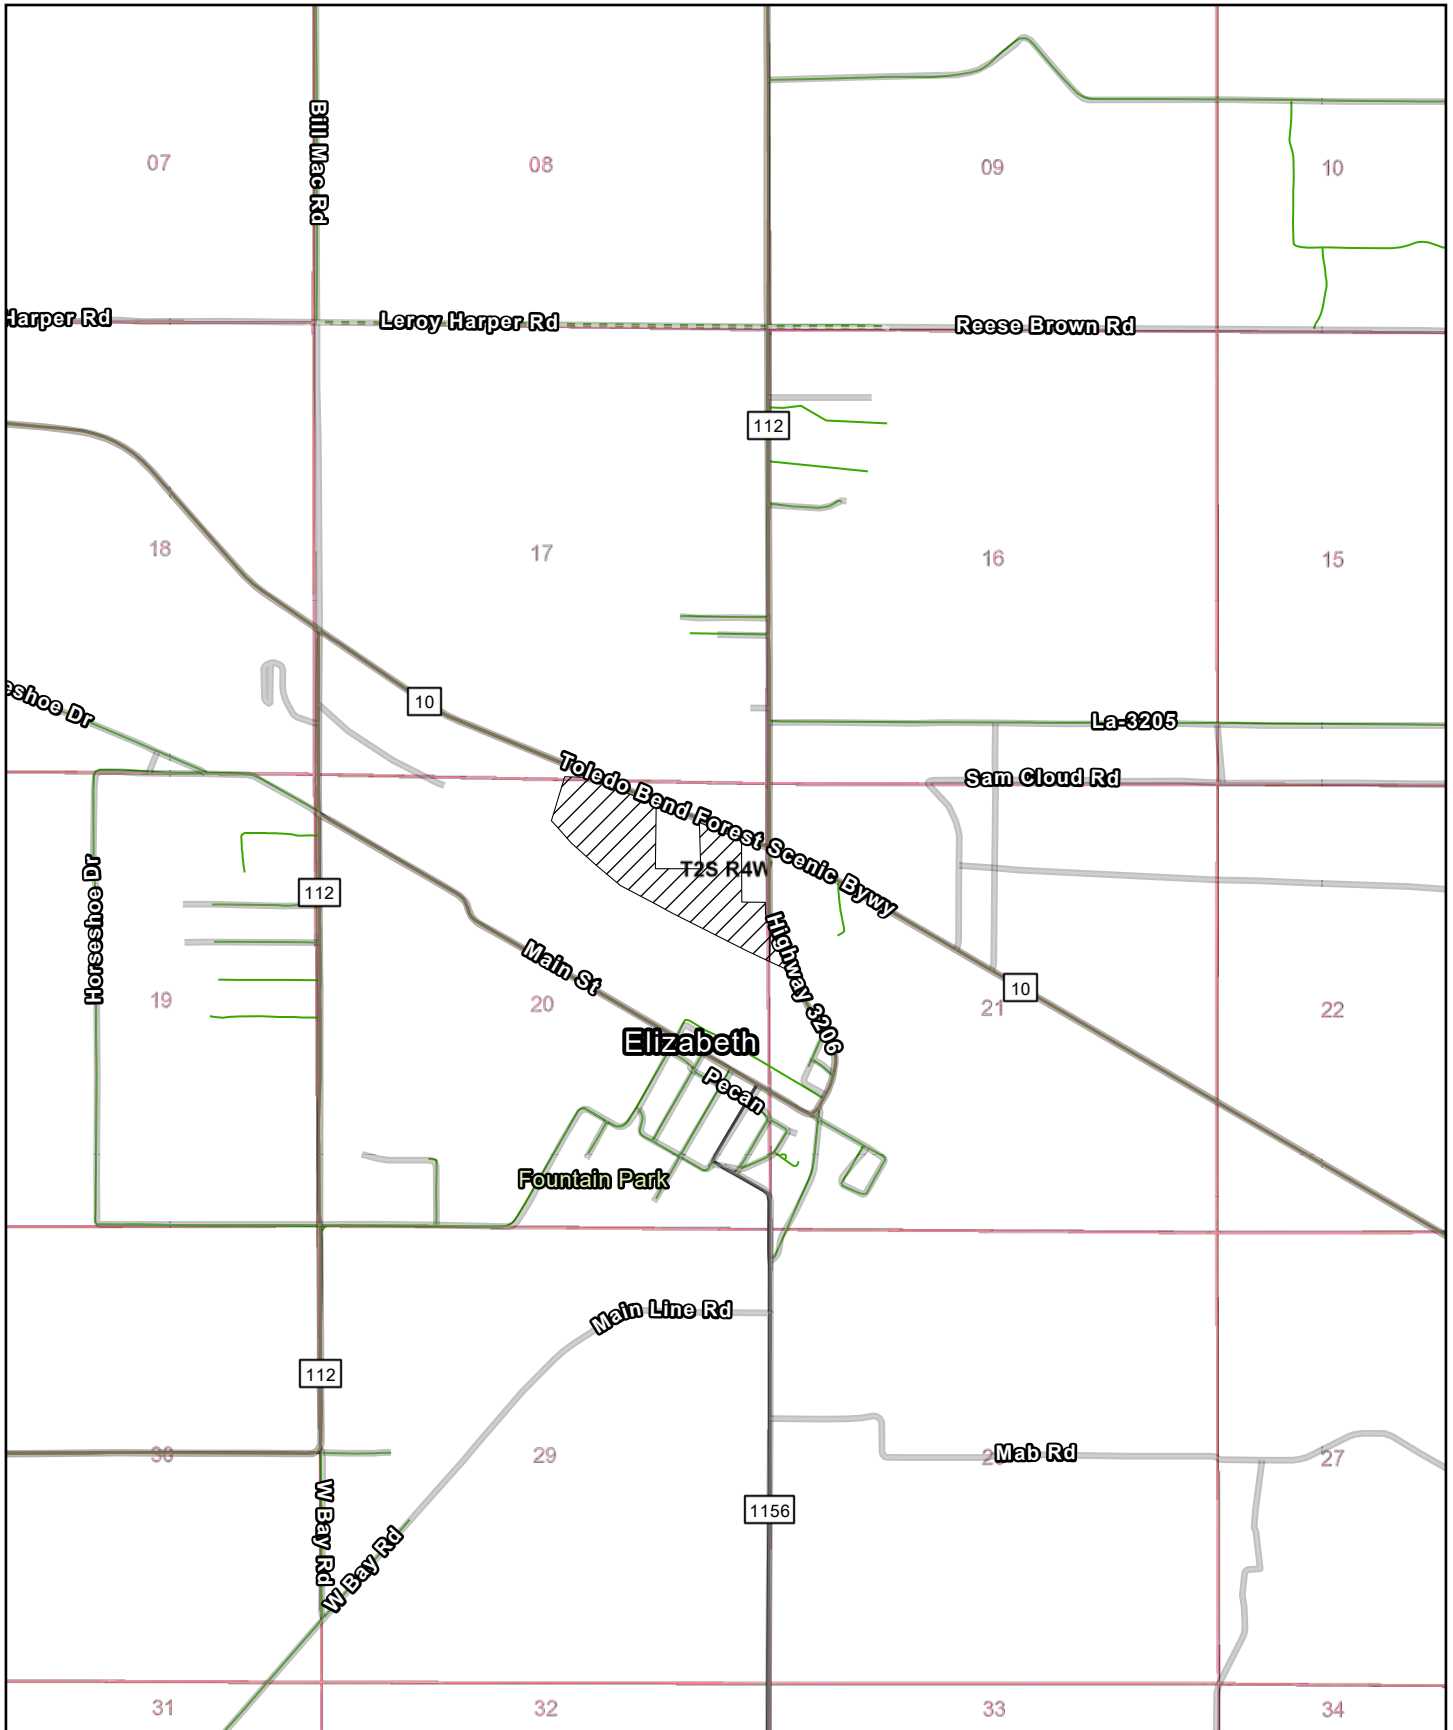

# Hwy 10 South

55.26 ± Acres  
Allen Parish | LA

Data presented is for general reference only and is not guaranteed.