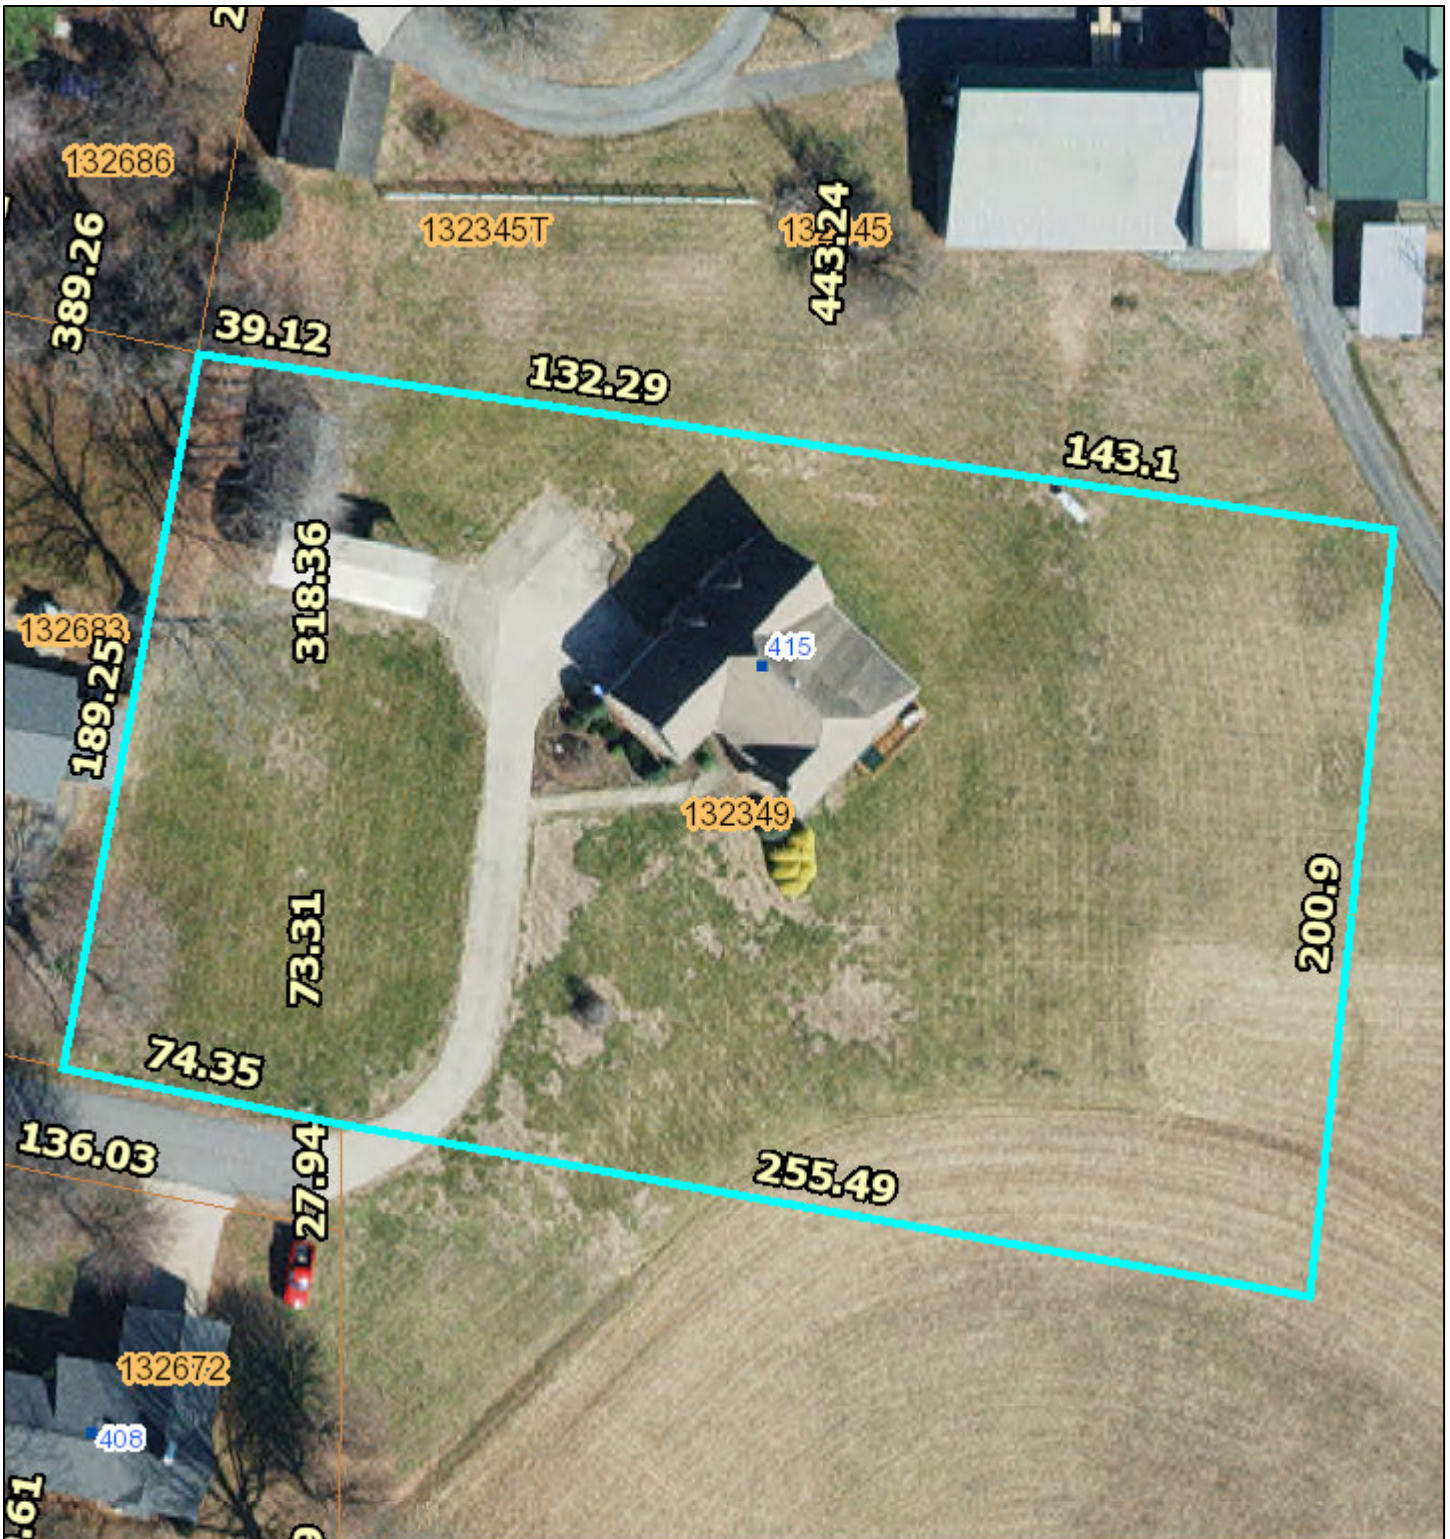

415 Spring Street

March 30, 2023

- Addresses
- Parcels

Owner Name: HARTMAN CAROL J

Address: 415 SPRING ST

Town: YADKINVILLE

PIN: 581600280182

Parcel ID: 132349

Deed Ref: 20E/172

Total Acres: 1.44616262

1:600