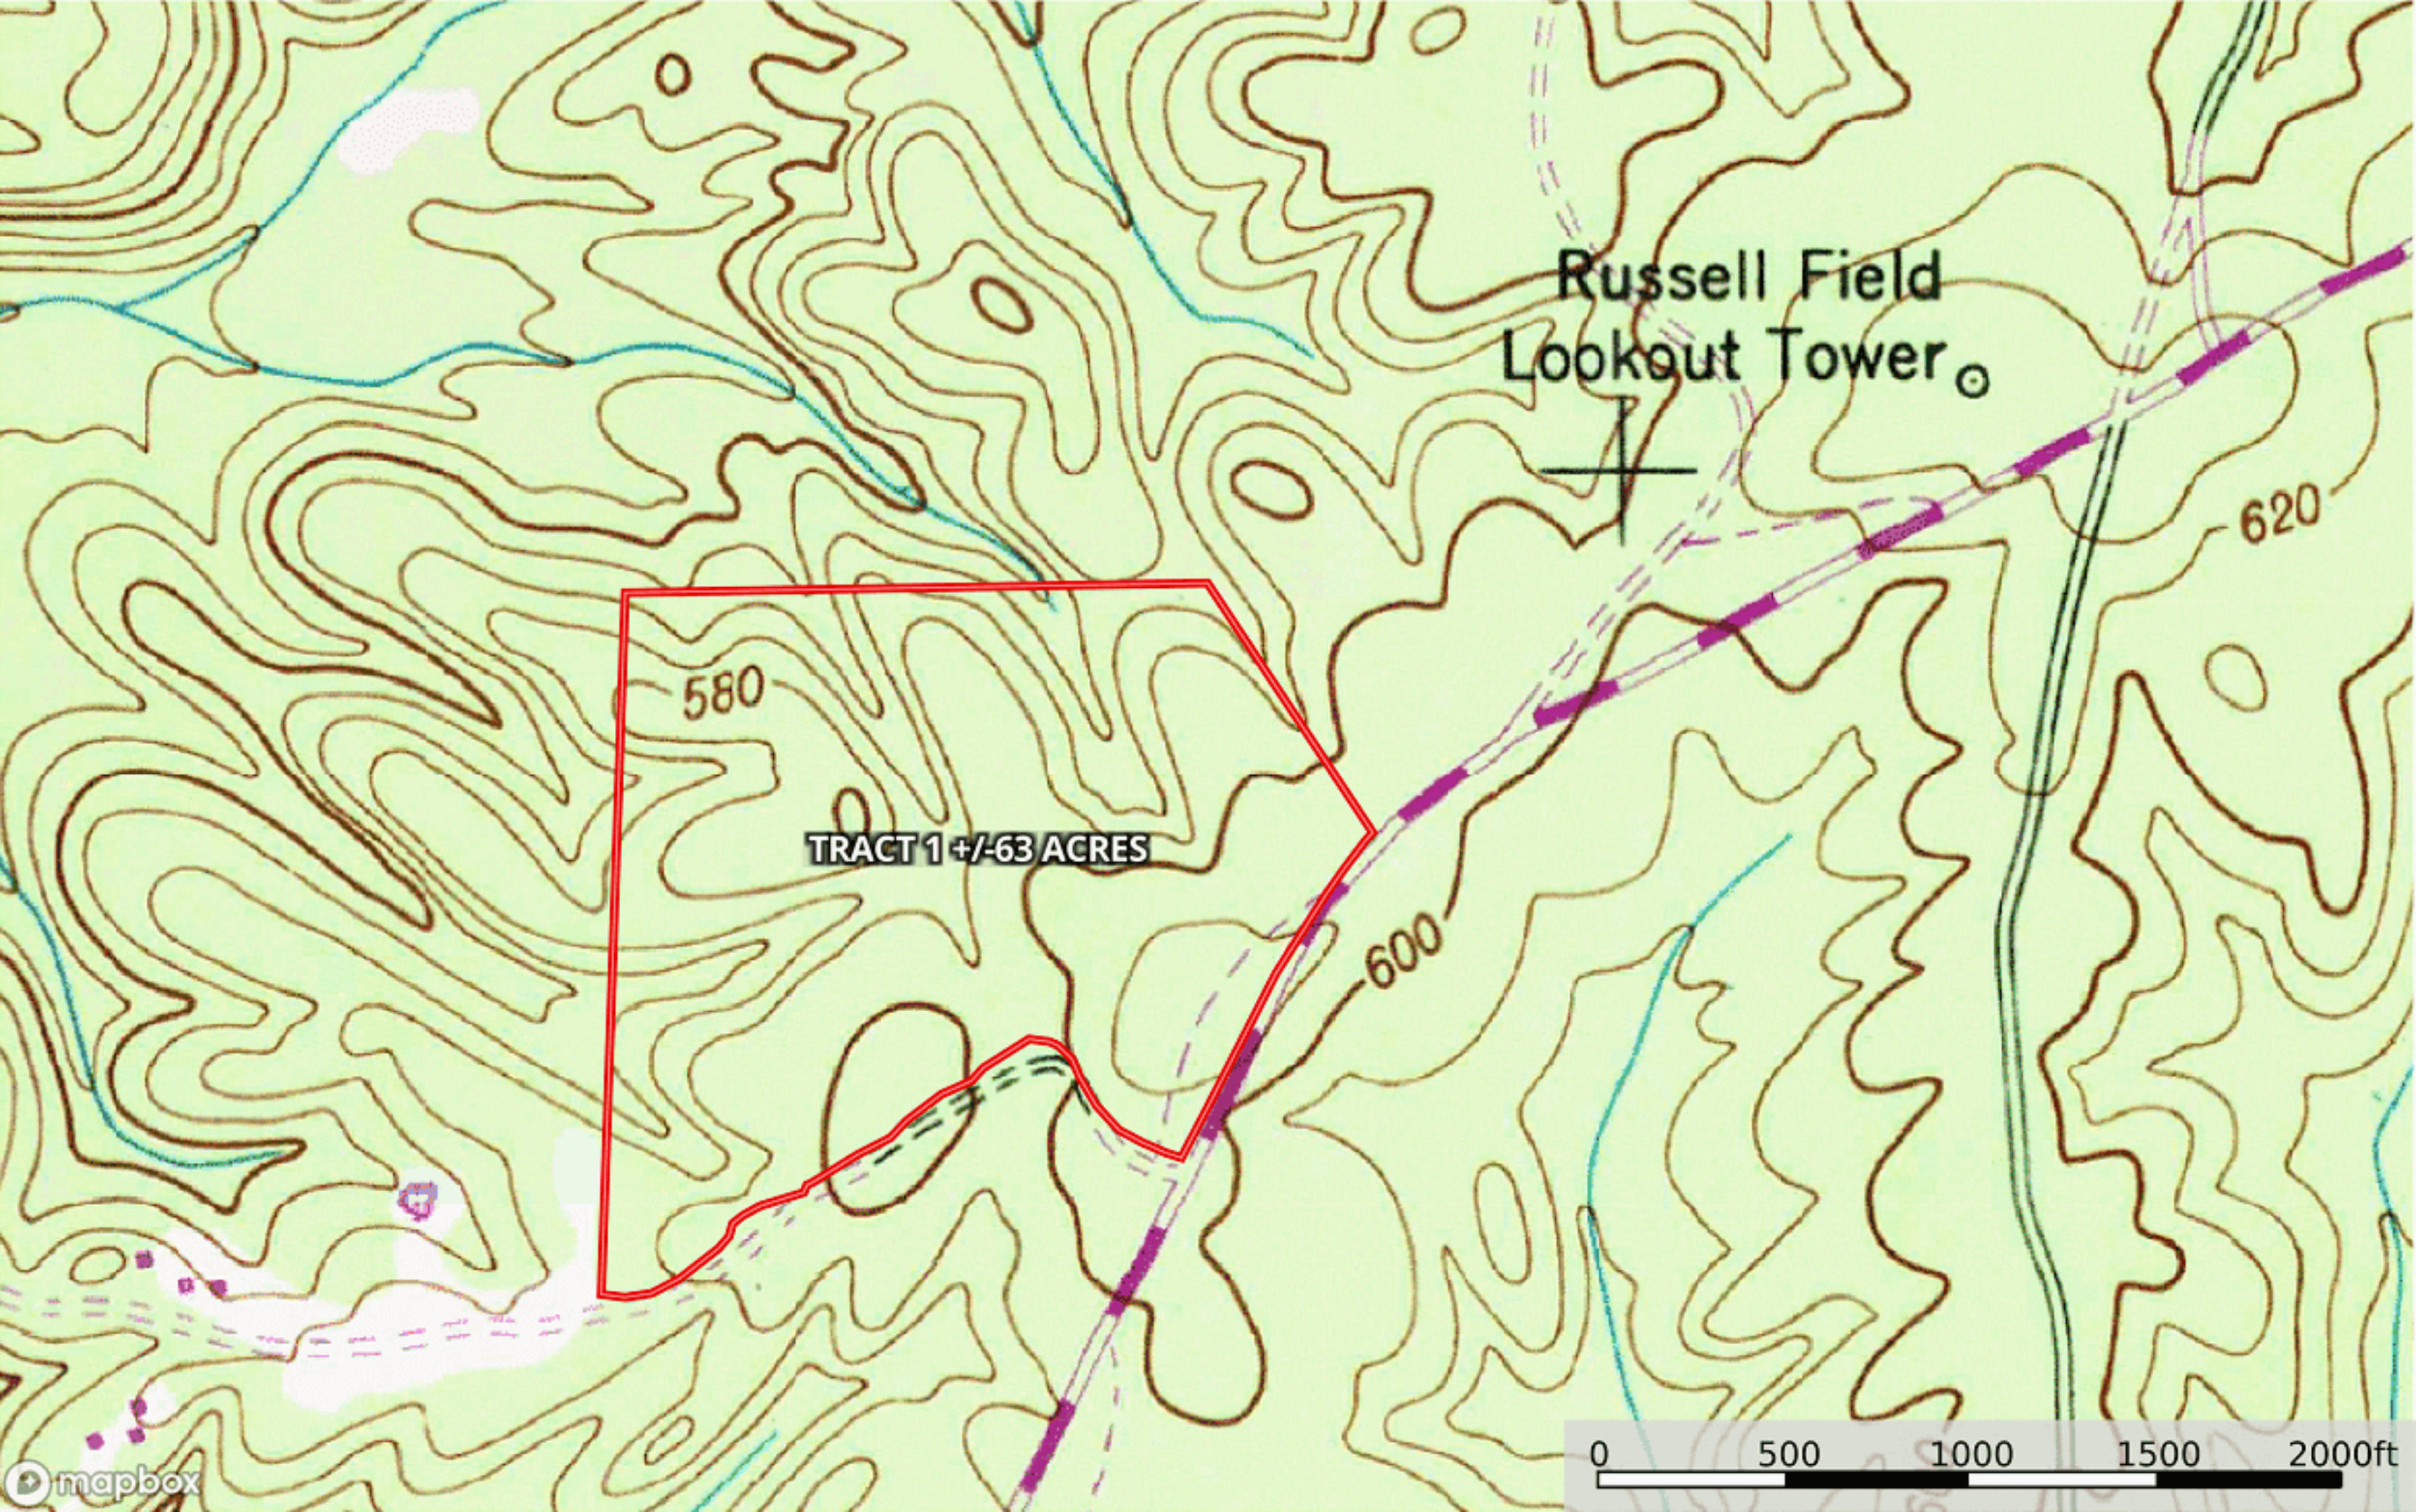

COXBURG RD S

Russell Field
Lookout Tower

580

TRACT 1 +/-63 ACRES

600

620

0 500 1000 1500 2000ft