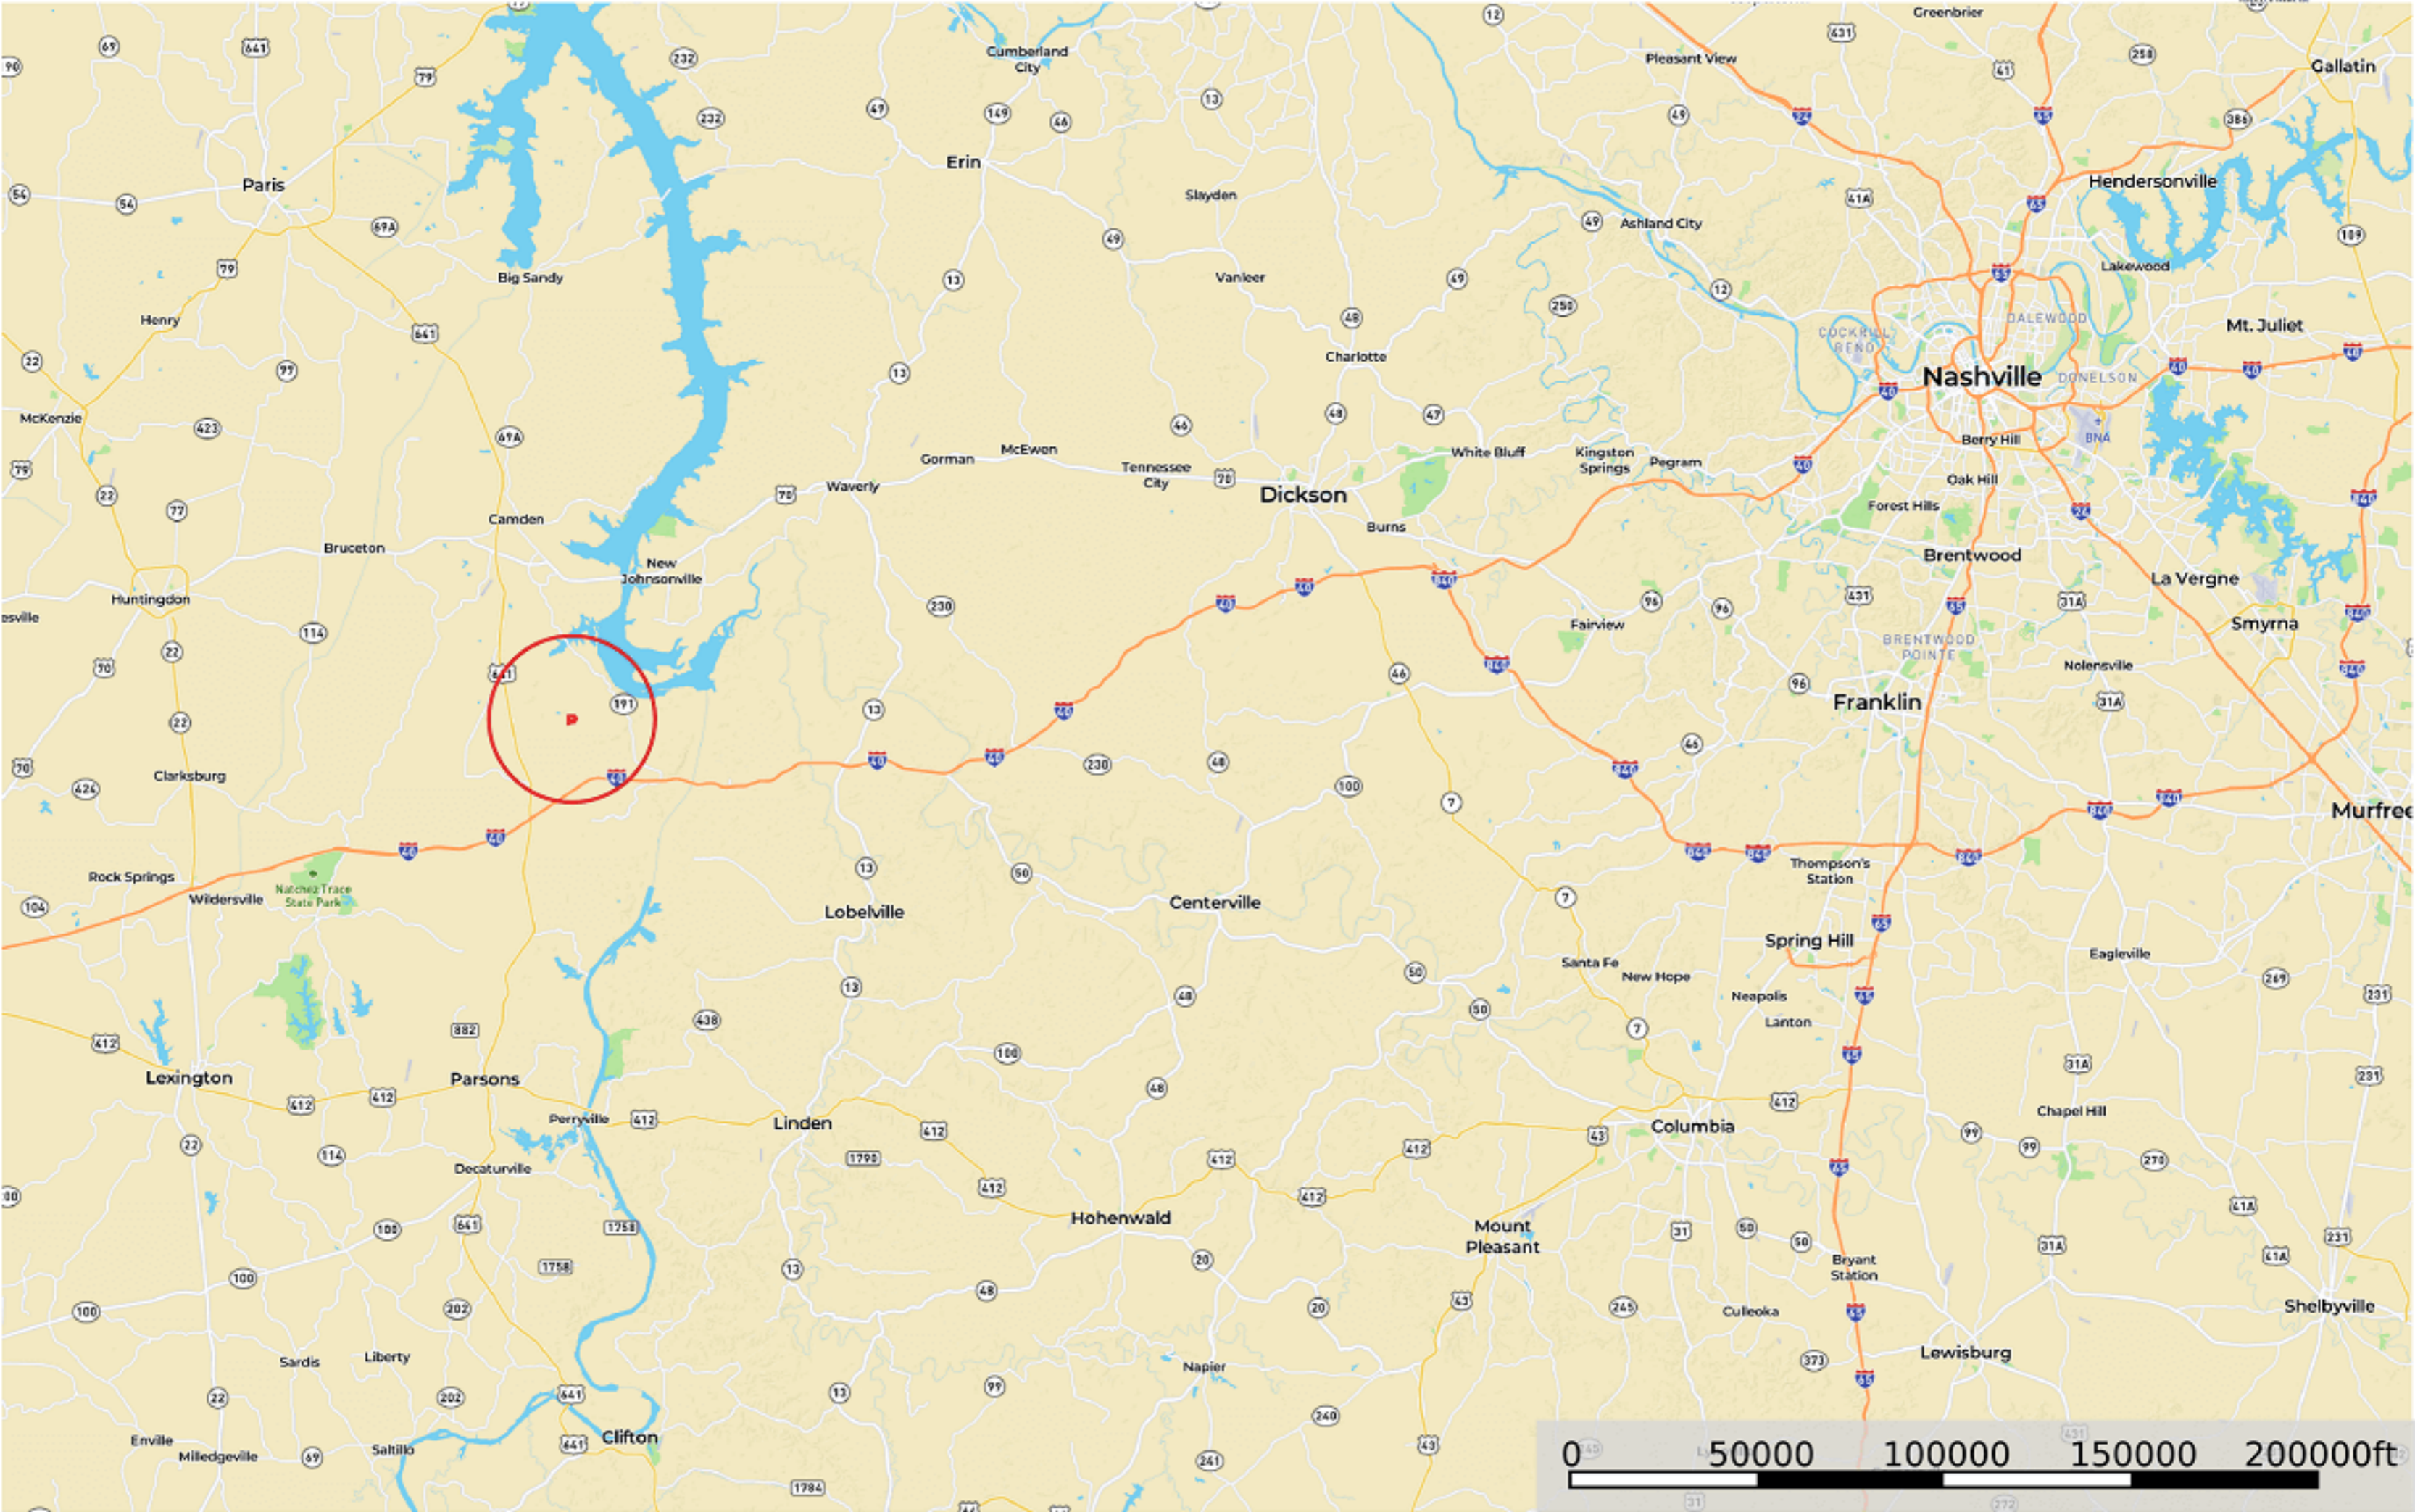

GREEN HATLEY BRANCH RD

ROCKPORT MCILLWAIN RD

COXBURG RD N

COXBURG RD S

COXBURG RD S

ROCKPORT MCILLWAIN RD

+/-25 ACRES

ROCKPORT MCILLWAIN RD

Russell Field
Lookout Tower

+/- 25 ACRES

Capps
Hellow

HATLEY RD

191

ROCKPORT MCILLWAIN RD

COXBURG RD S

GREEN HATLEY BRANCH RD

Coxburg

COXBURG RD W

EAGLE CREEK RD

EAGLE CREEK RD