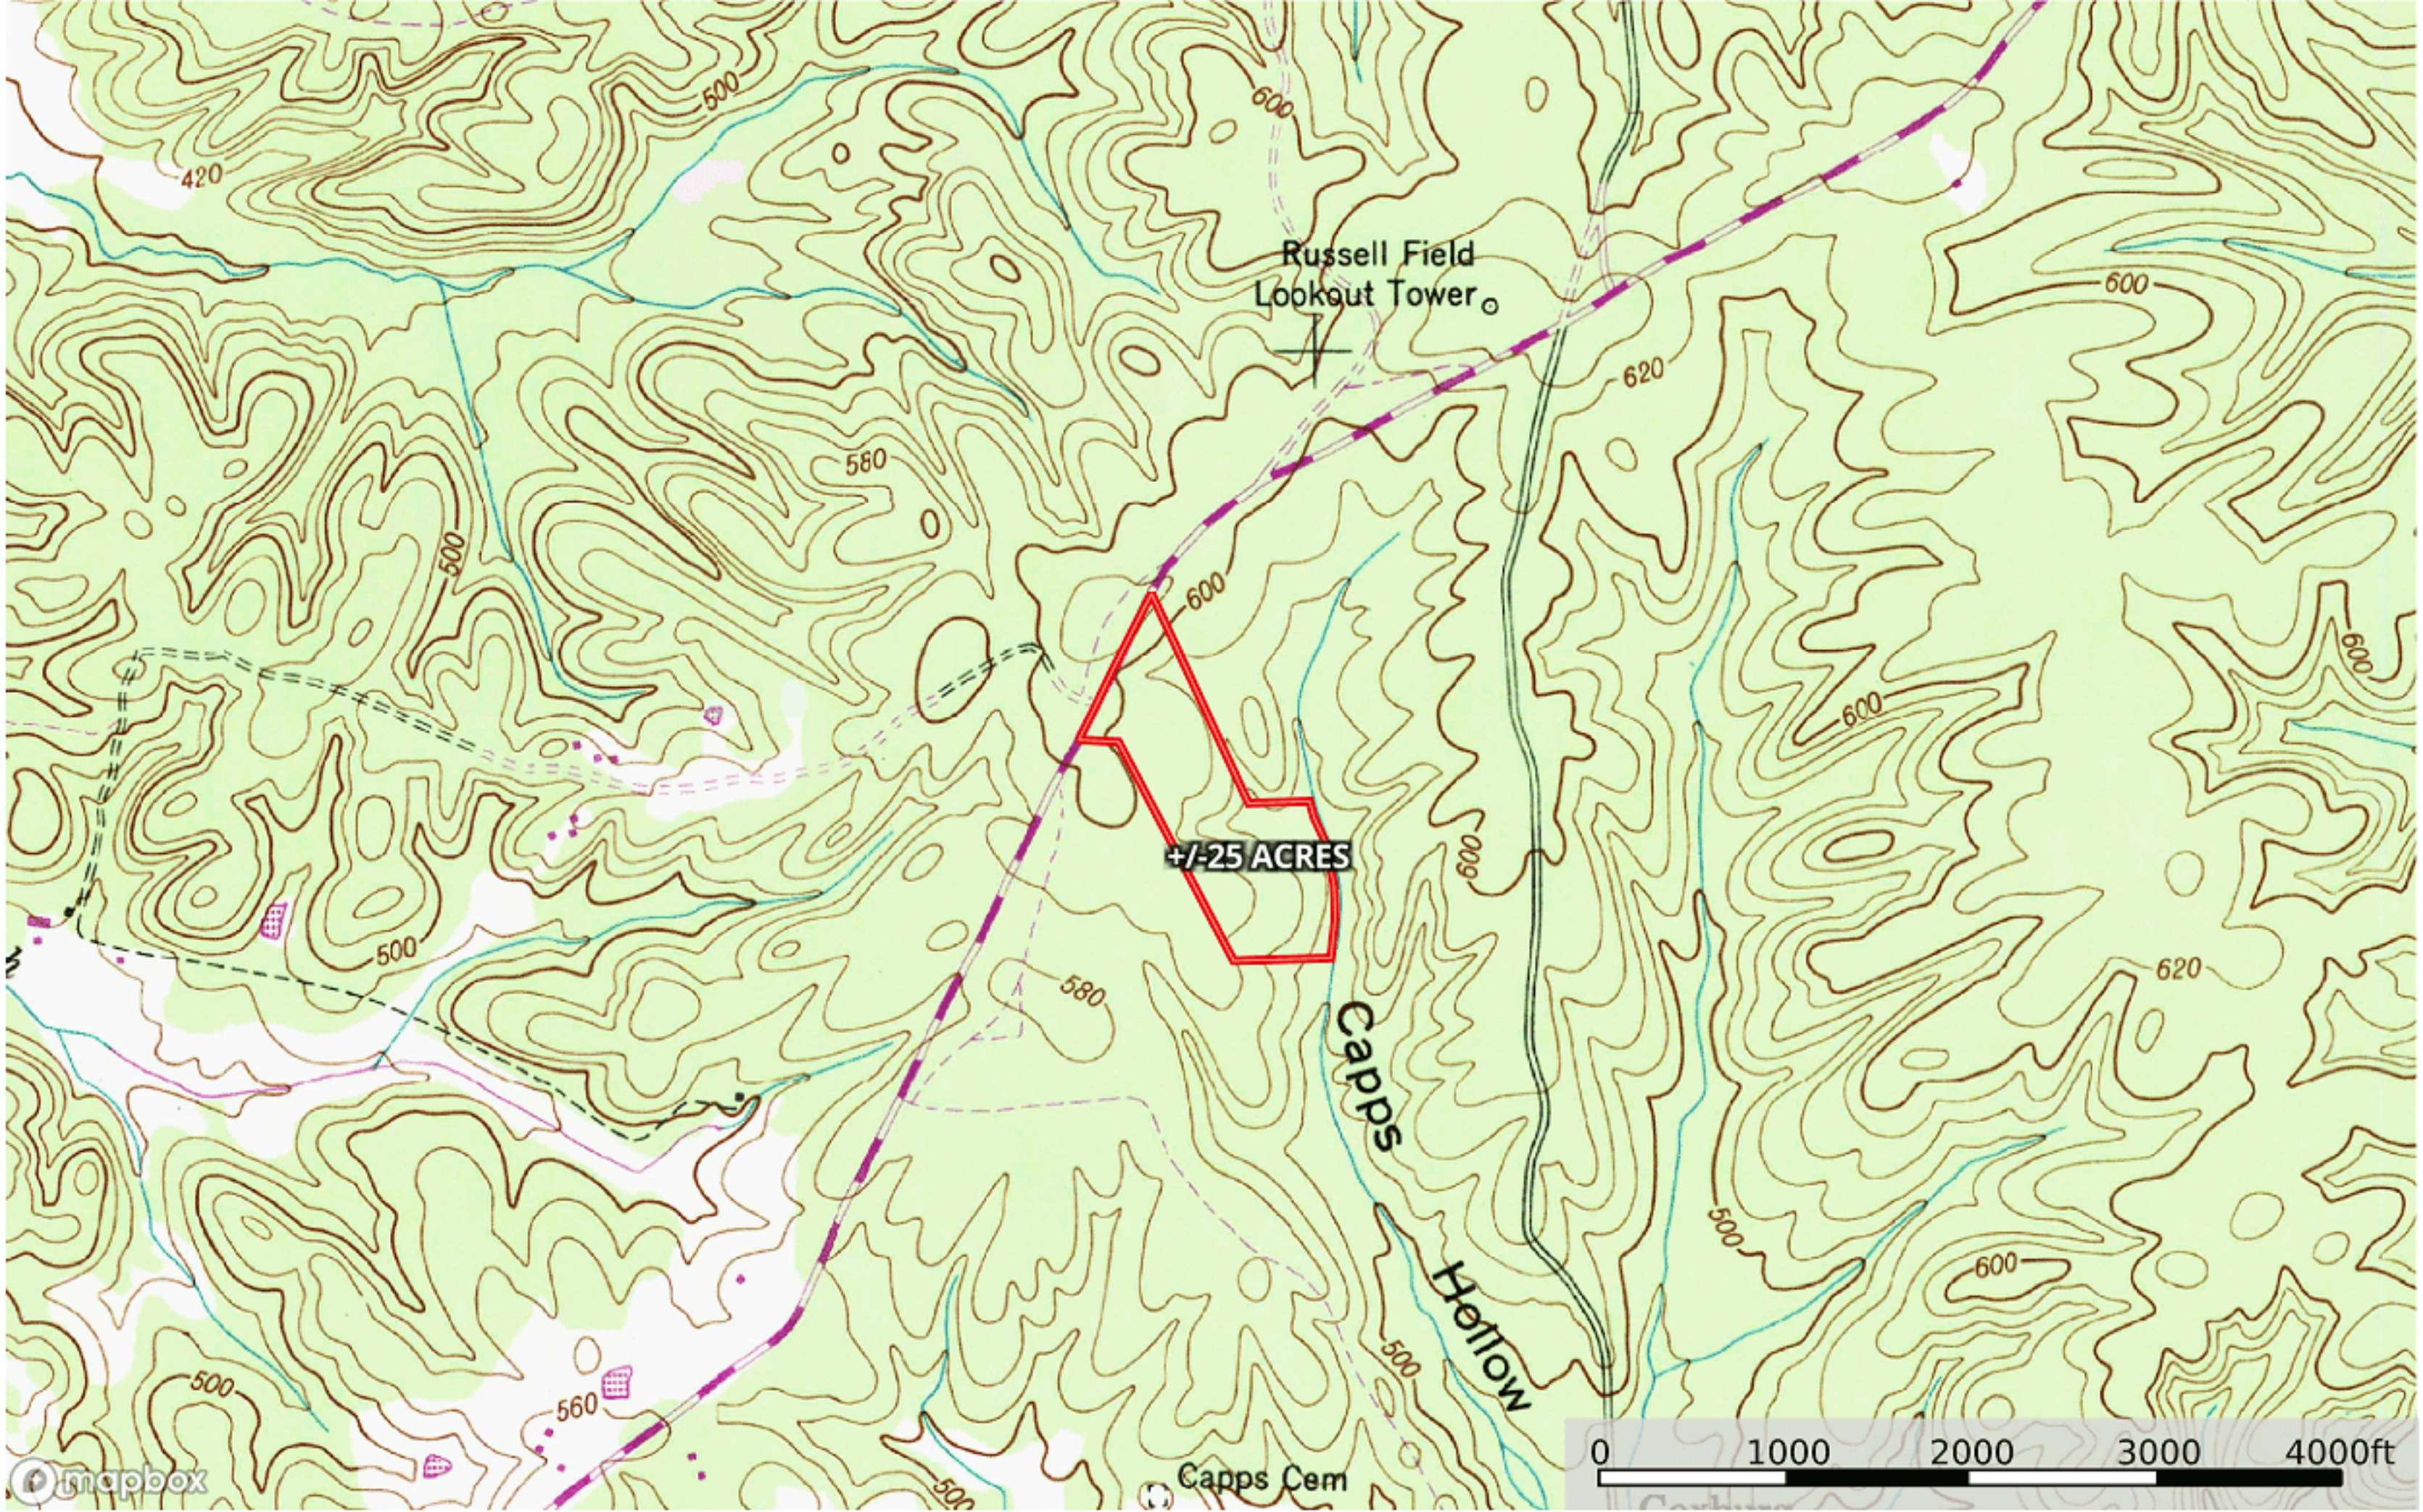

Russell Field
Lookout Tower

+/- 25 ACRES

Capps
Hellow

HATLEY RD

191

ROCKPORT MCILLWAIN RD

COXBURG RD S

GREEN HATLEY BRANCH RD

Coxburg

COXBURG RD W

EAGLE CREEK RD

EAGLE CREEK RD