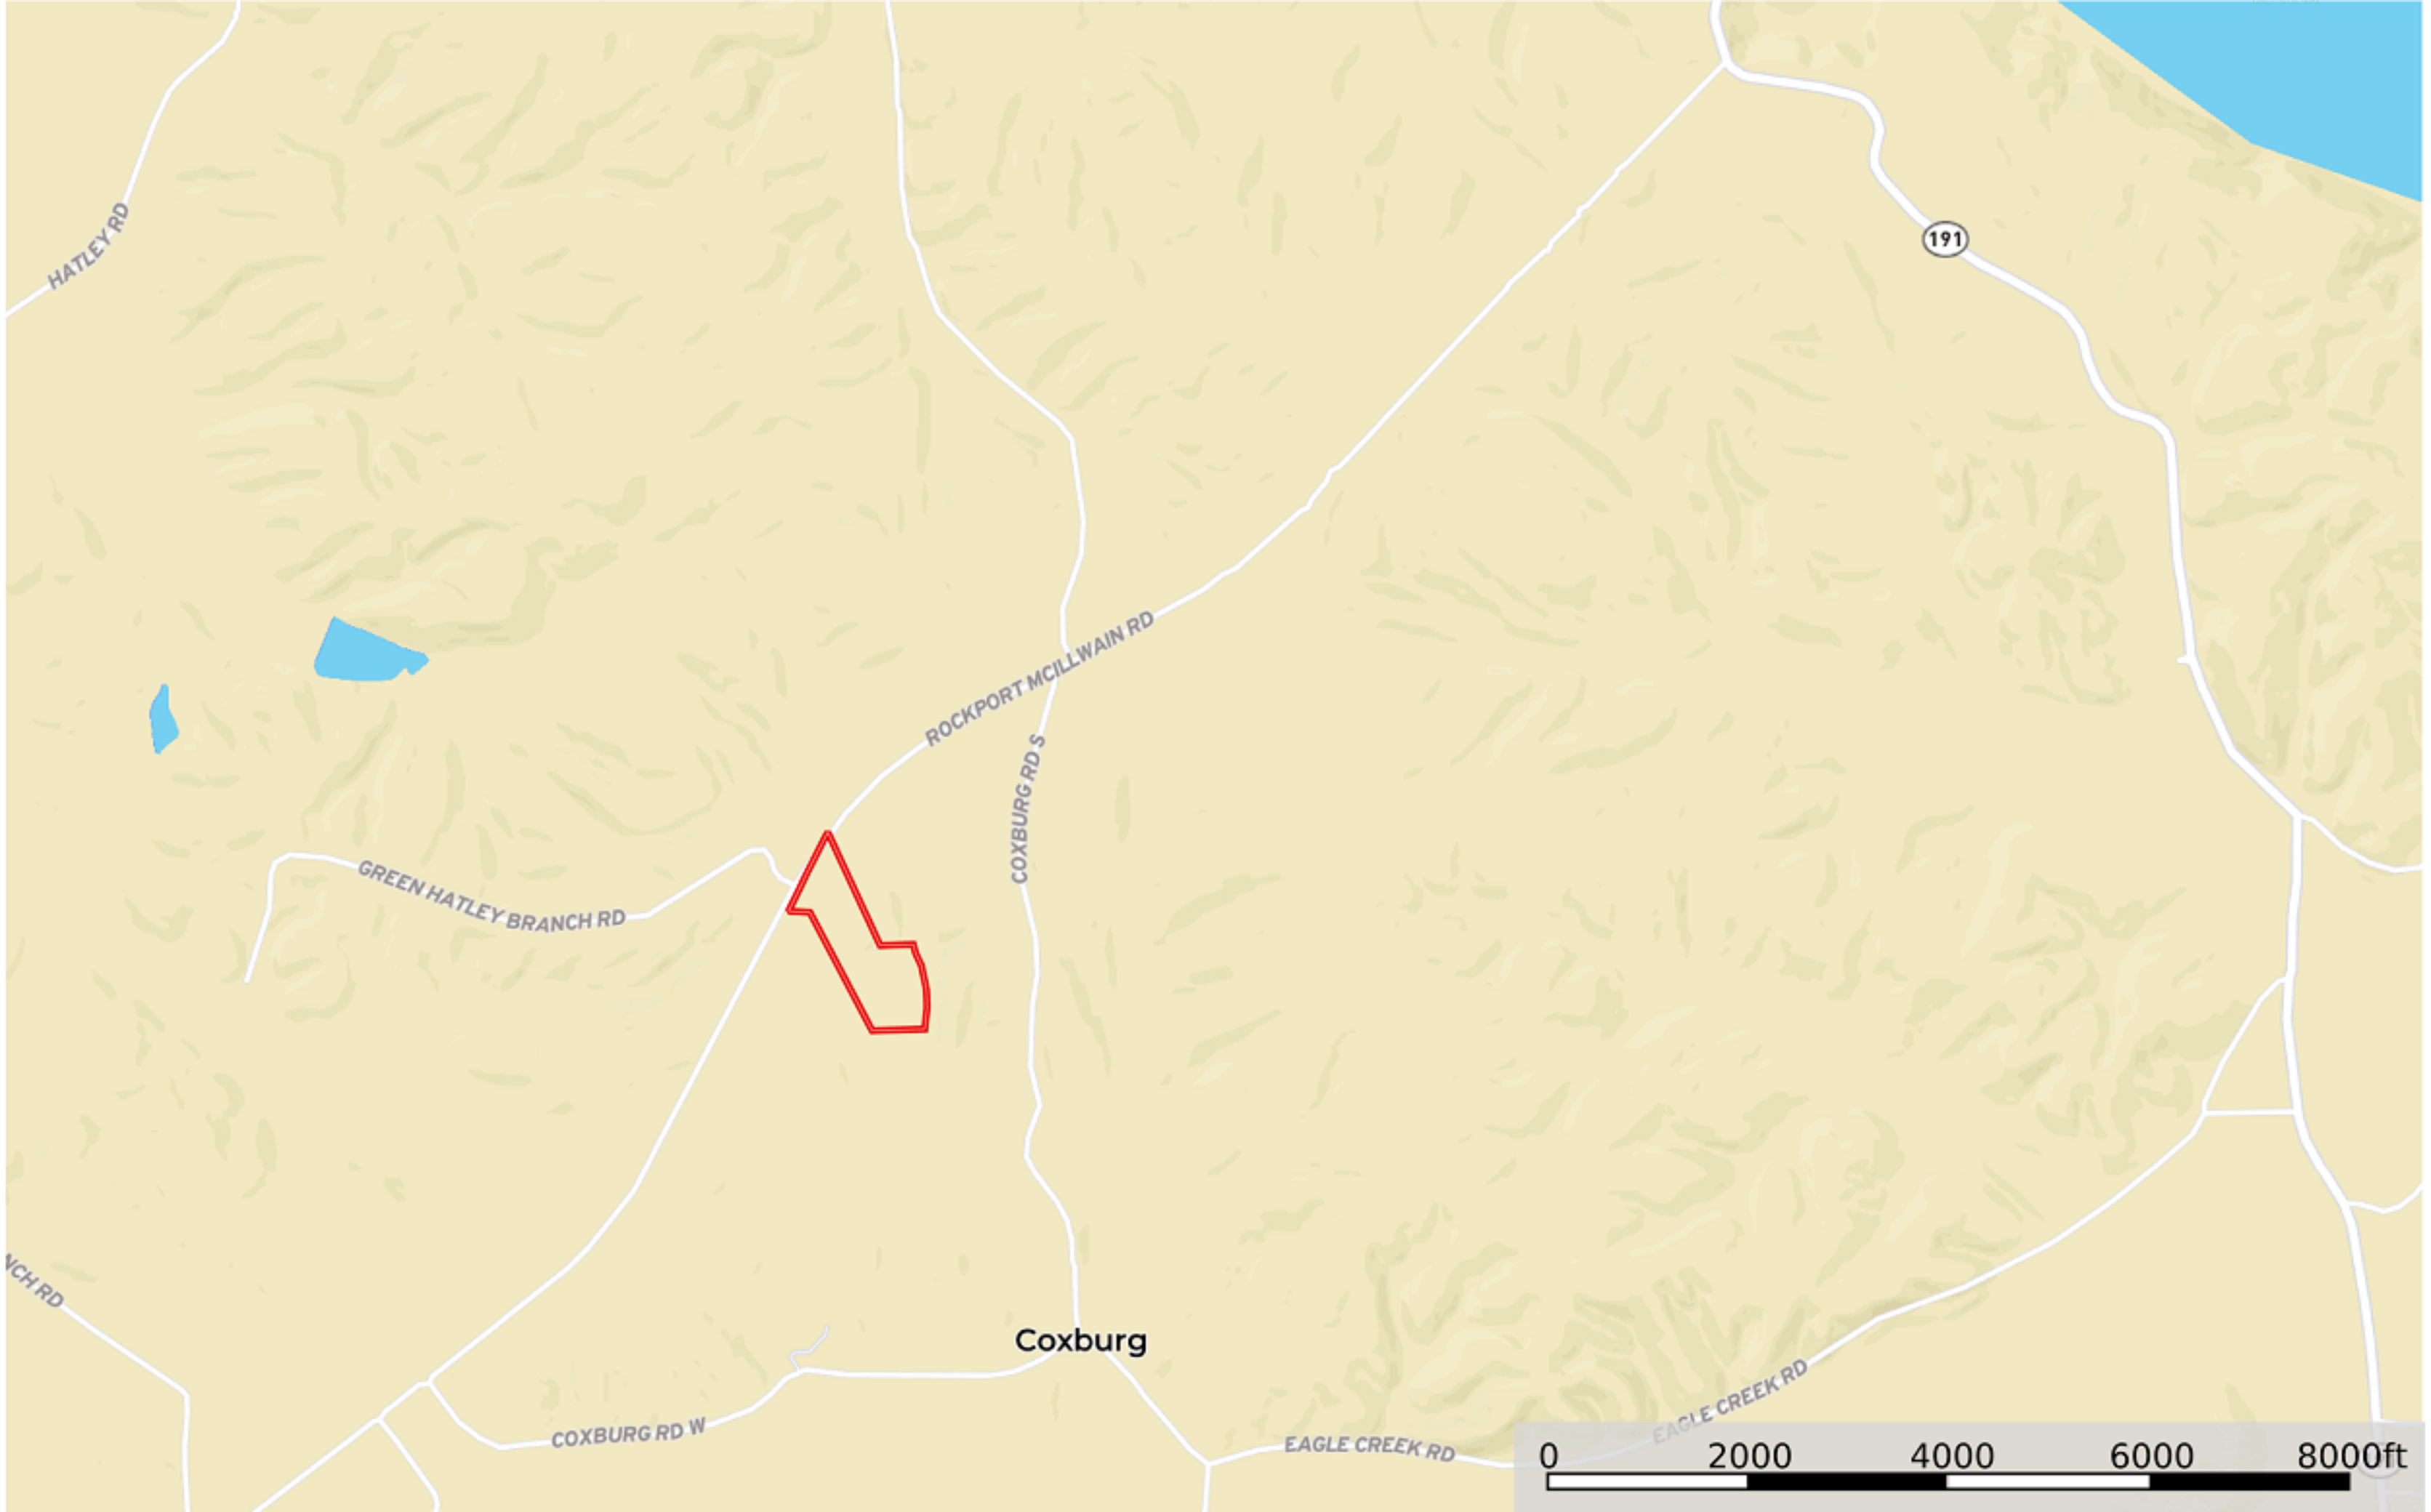

GREEN HATLEY BRANCH RD

ROCKPORT MCILLWAIN RD

COXBURG RD N

COXBURG RD S

COXBURG RD S

ROCKPORT MCILLWAIN RD

+/-25 ACRES

ROCKPORT MCILLWAIN RD

Russell Field
Lookout Tower

+/- 25 ACRES

Capps
Hellow

HATLEY RD

191

ROCKPORT MCILLWAIN RD

COXBURG RD S

GREEN HATLEY BRANCH RD

Coxburg

COXBURG RD W

EAGLE CREEK RD

EAGLE CREEK RD