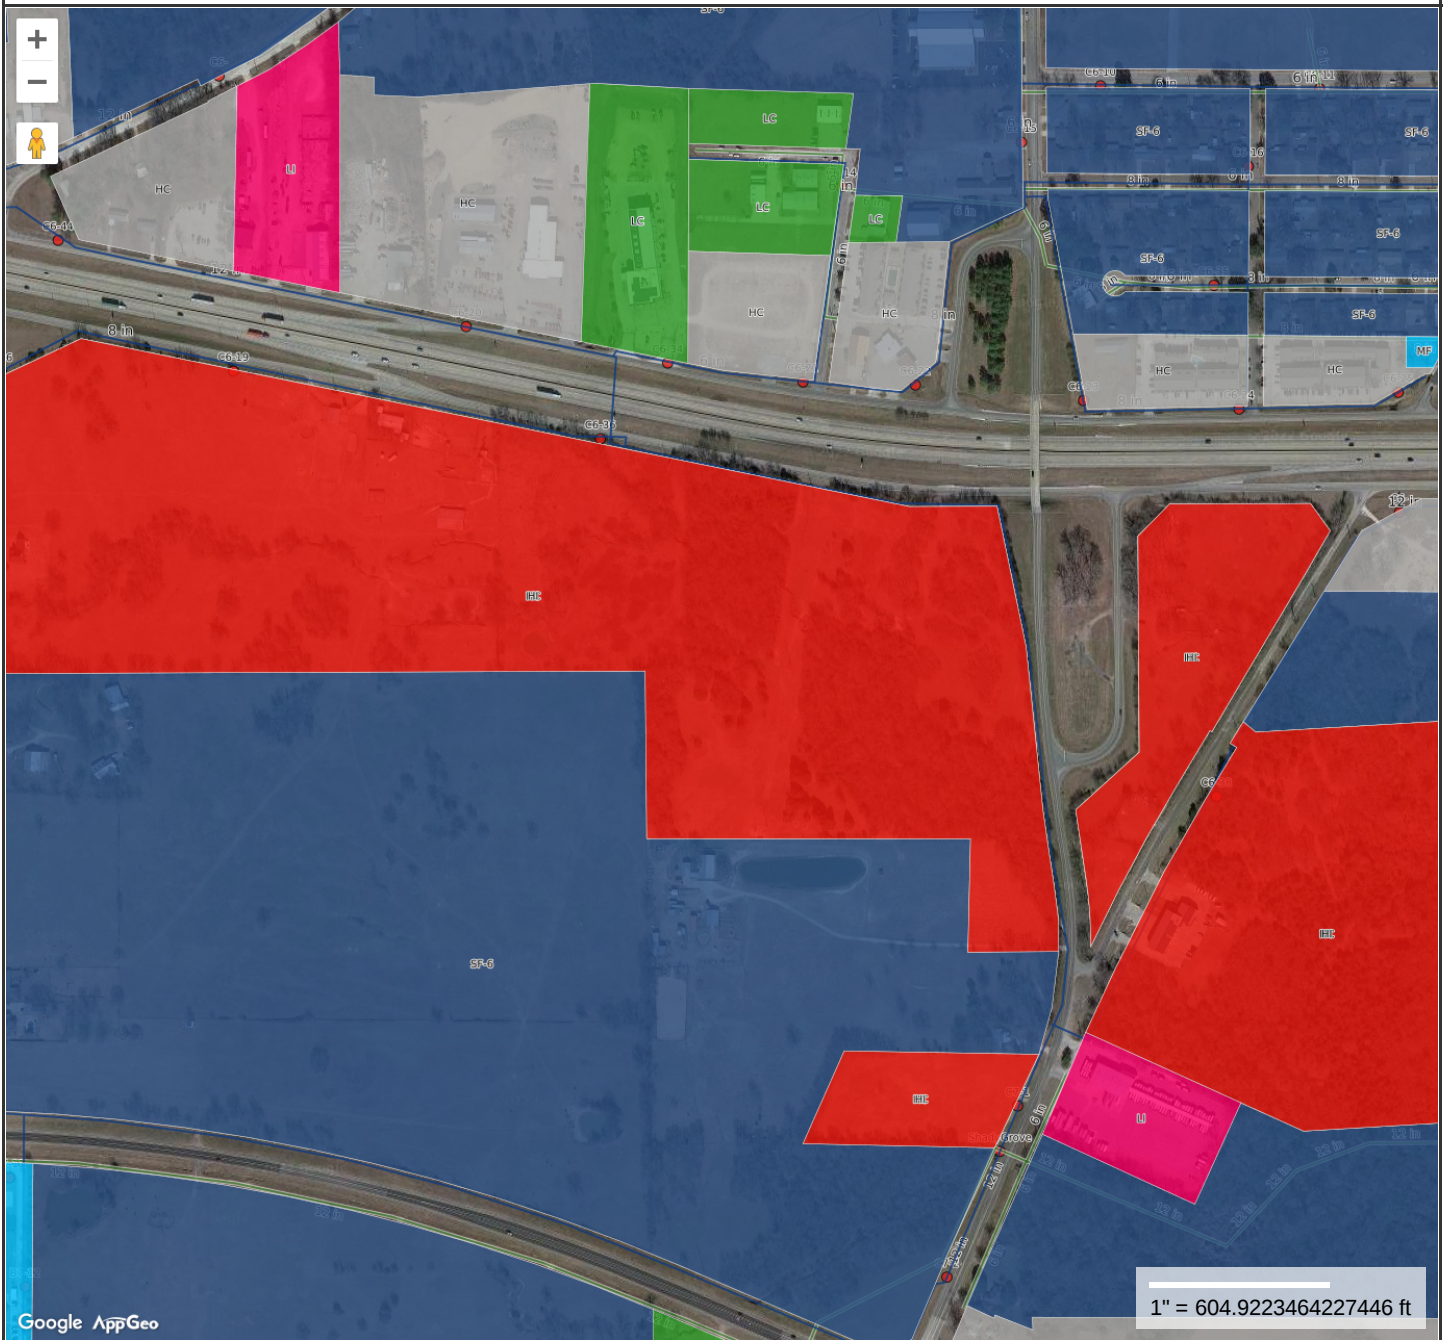

### CITY AERIAL

**MAP FOR REFERENCE ONLY  
NOT A LEGAL DOCUMENT**

Sulphur Springs, TX makes no claims and no warranties, expressed or implied, concerning the validity or accuracy of the GIS data presented on this map.

Geometry updated 10/13/2018  
Data updated 10/13/2018

Print map scale is approximate. Critical layout or measurement activities should not be done using this resource.