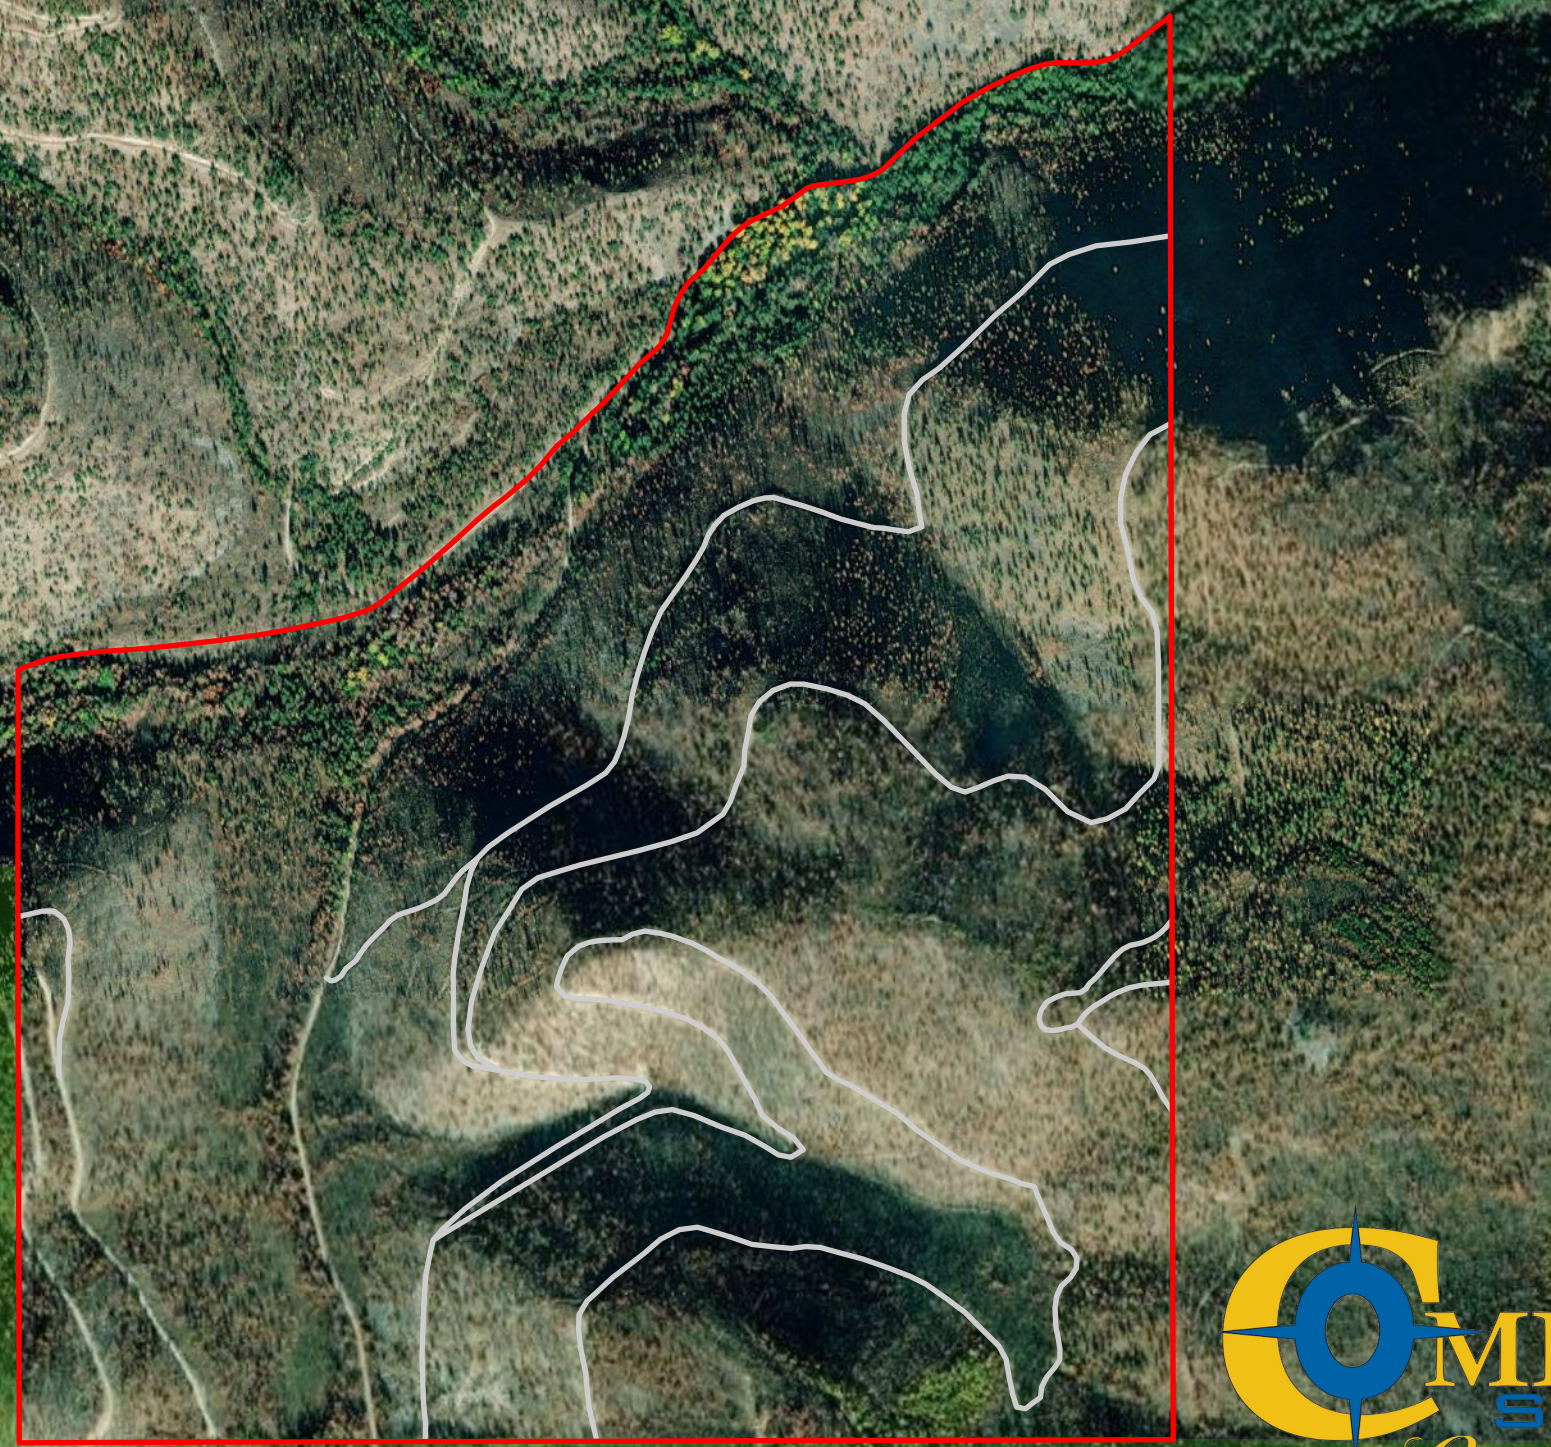

# Bemish Creek

+/- 592 Acres

## Sanders County, MT

0 0.25 0.5 1 Miles

0 0.13 0.25 0.5 Miles

- Bemish Creek
- Tract Roads
- US Forest Service
- Montana State Trust Lands

## +/- 592 Acres

### Sanders County, MT