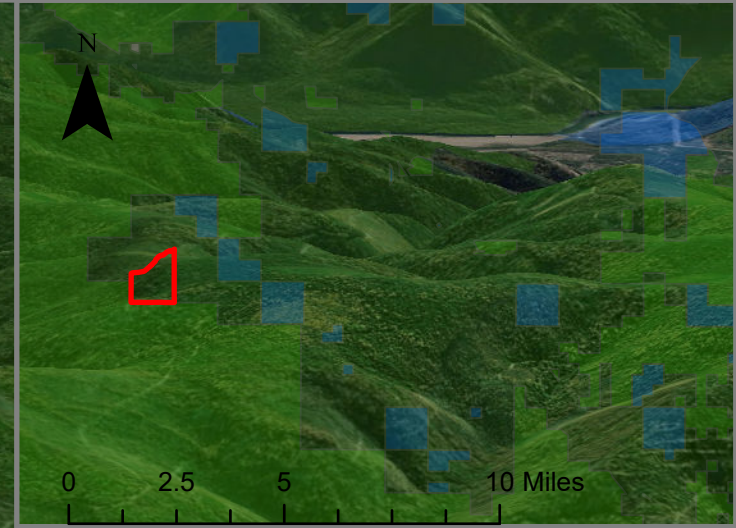

N

-  Bemish Creek
-  Tract Roads
-  US Forest Service
-  Montana State Trust Lands

## Sanders County, MT

0 0.25 0.5 1 Miles

0 0.13 0.25 0.5 Miles

- Bemish Creek
- Tract Roads
- US Forest Service
- Montana State Trust Lands

## +/- 592 Acres

### Sanders County, MT