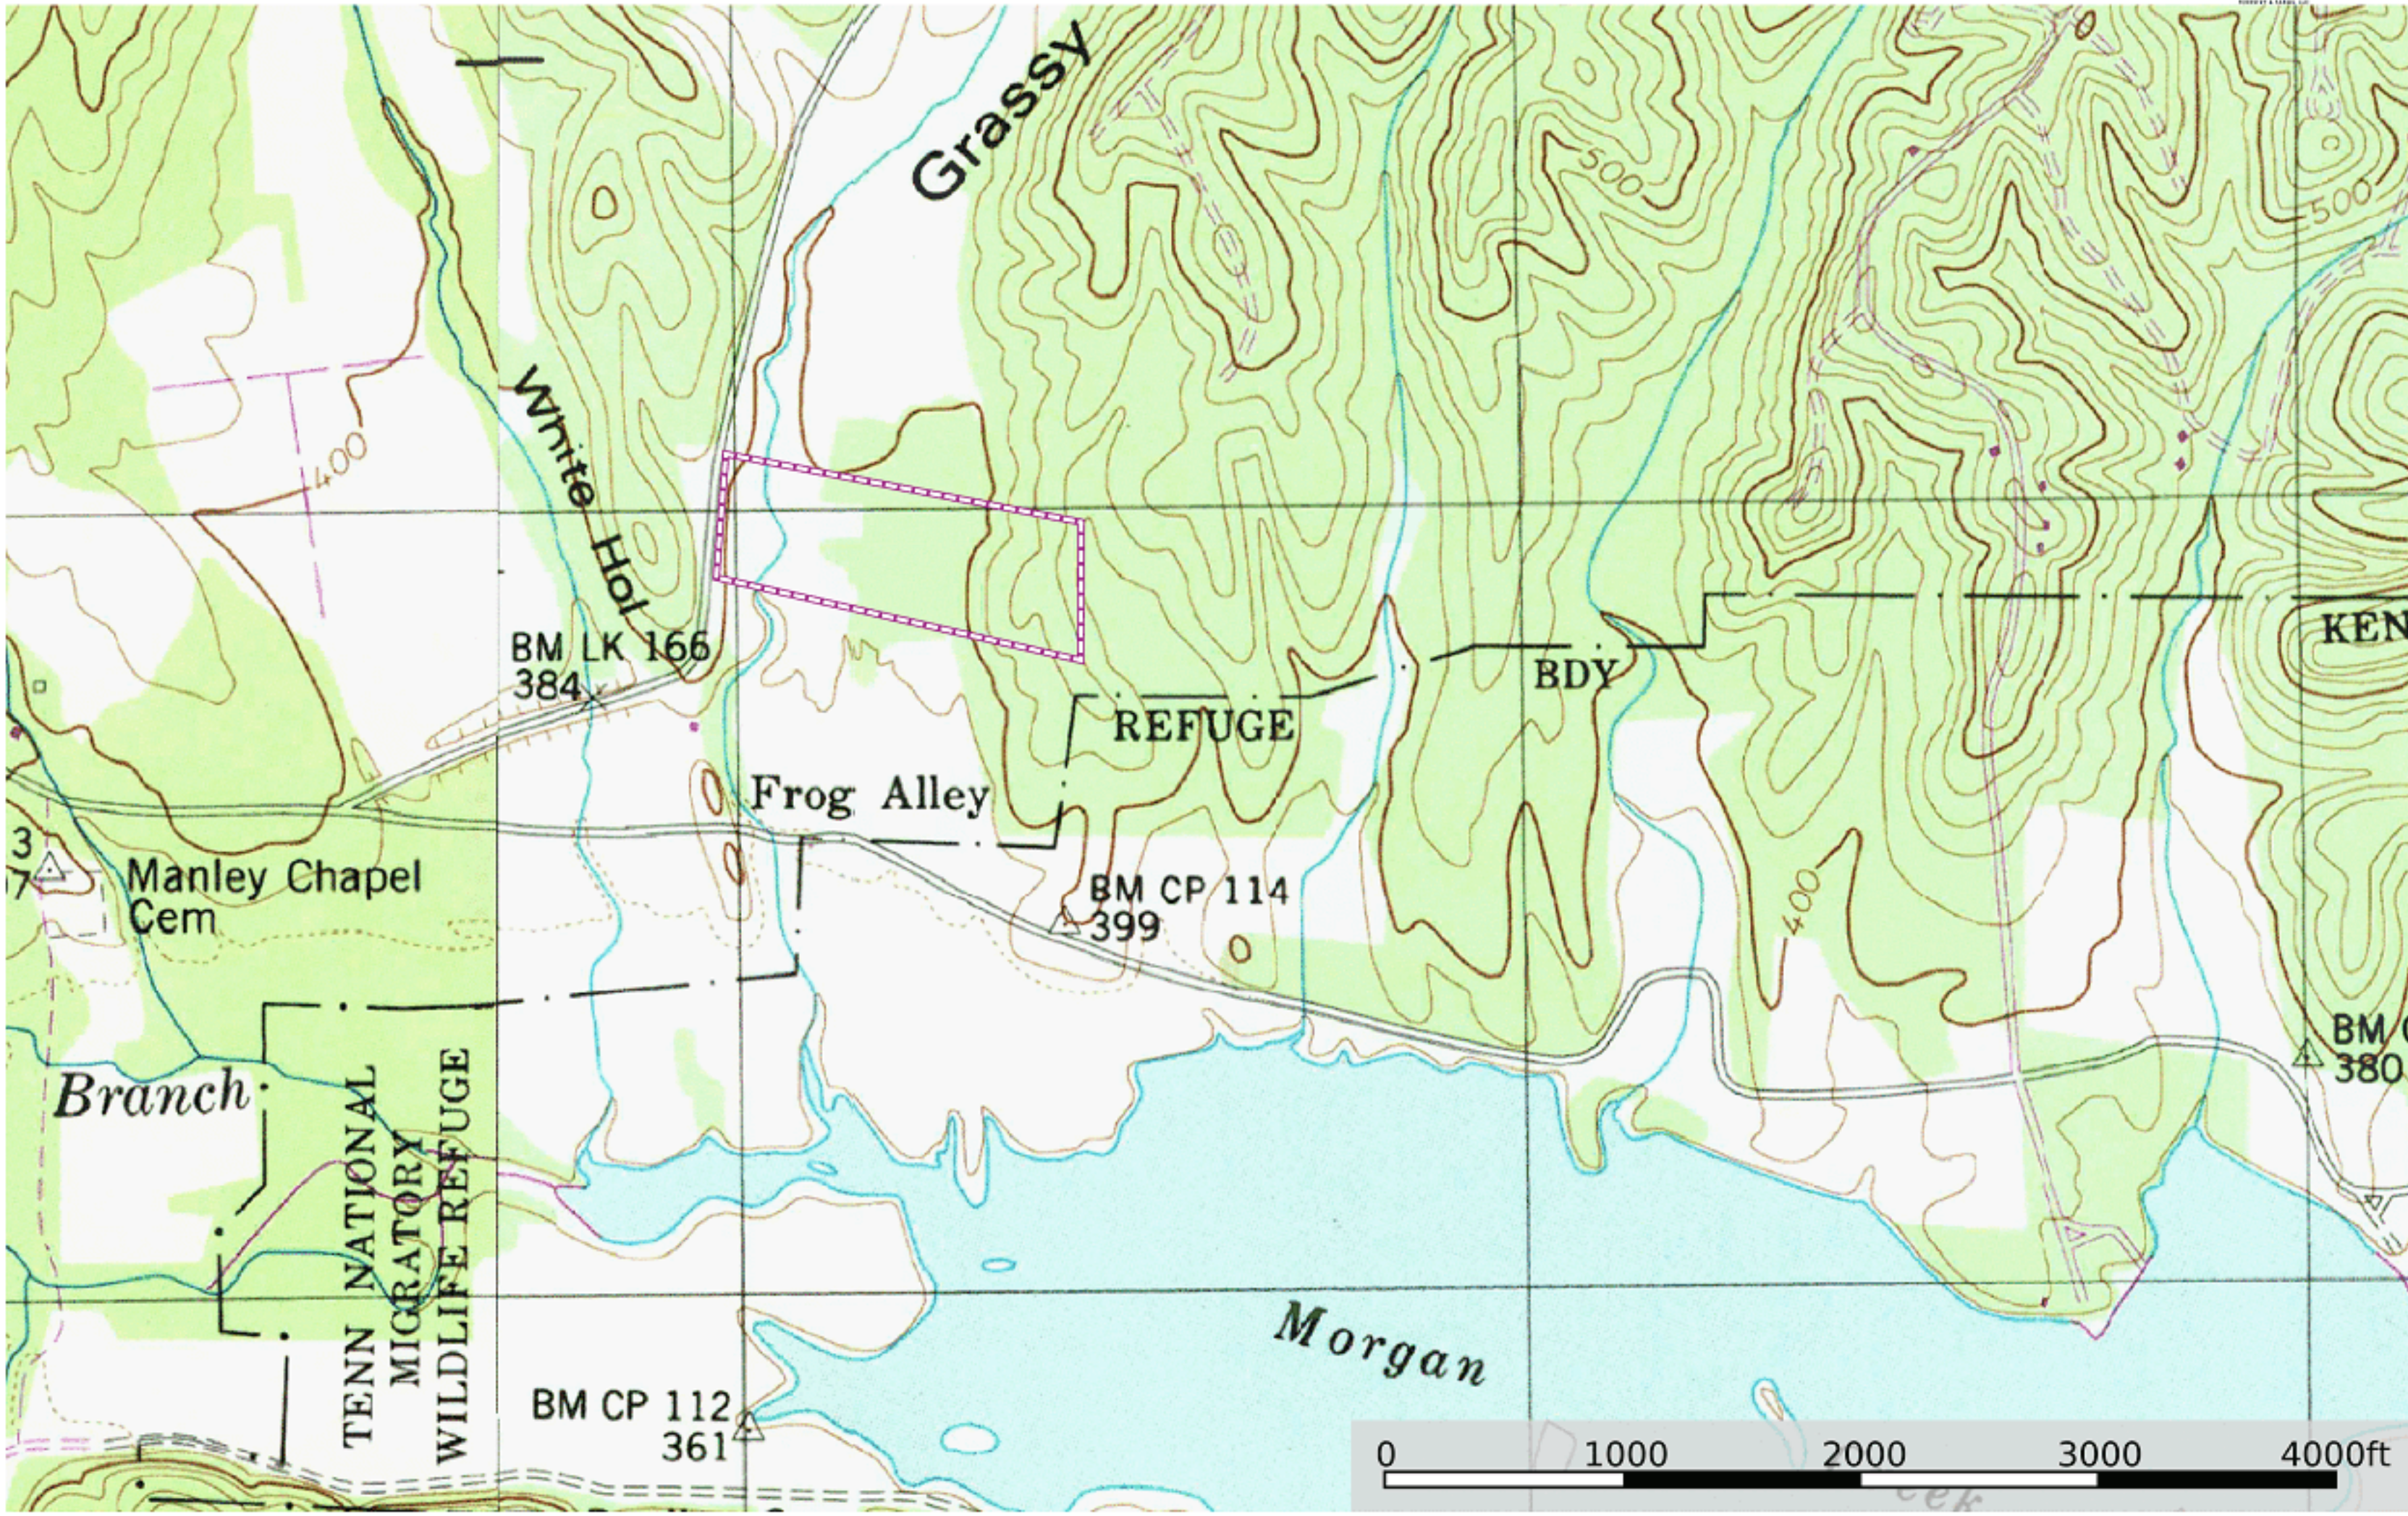

REN06 Flats View Tract +/-19 acres

Benton County, Tennessee, AC +/-

 Boundary  Pivot 1

REN06 Flats View Tract +/-19 acres

Benton County, Tennessee, AC +/-

 Boundary

REN06 Flats View Tract +/-19 acres
Benton County, Tennessee, AC +/-

Boundary

REN06 Flats View Tract +/-19 acres

Benton County, Tennessee, AC +/-

Boundary

REN06 Flats View Tract +/-19 acres

Benton County, Tennessee, AC +/-

FLATS VIEW +/-19 ACRES

mapbox

Boundary

REN06 Flats View Tract +/-19 acres

Benton County, Tennessee, AC +/-

Boundary