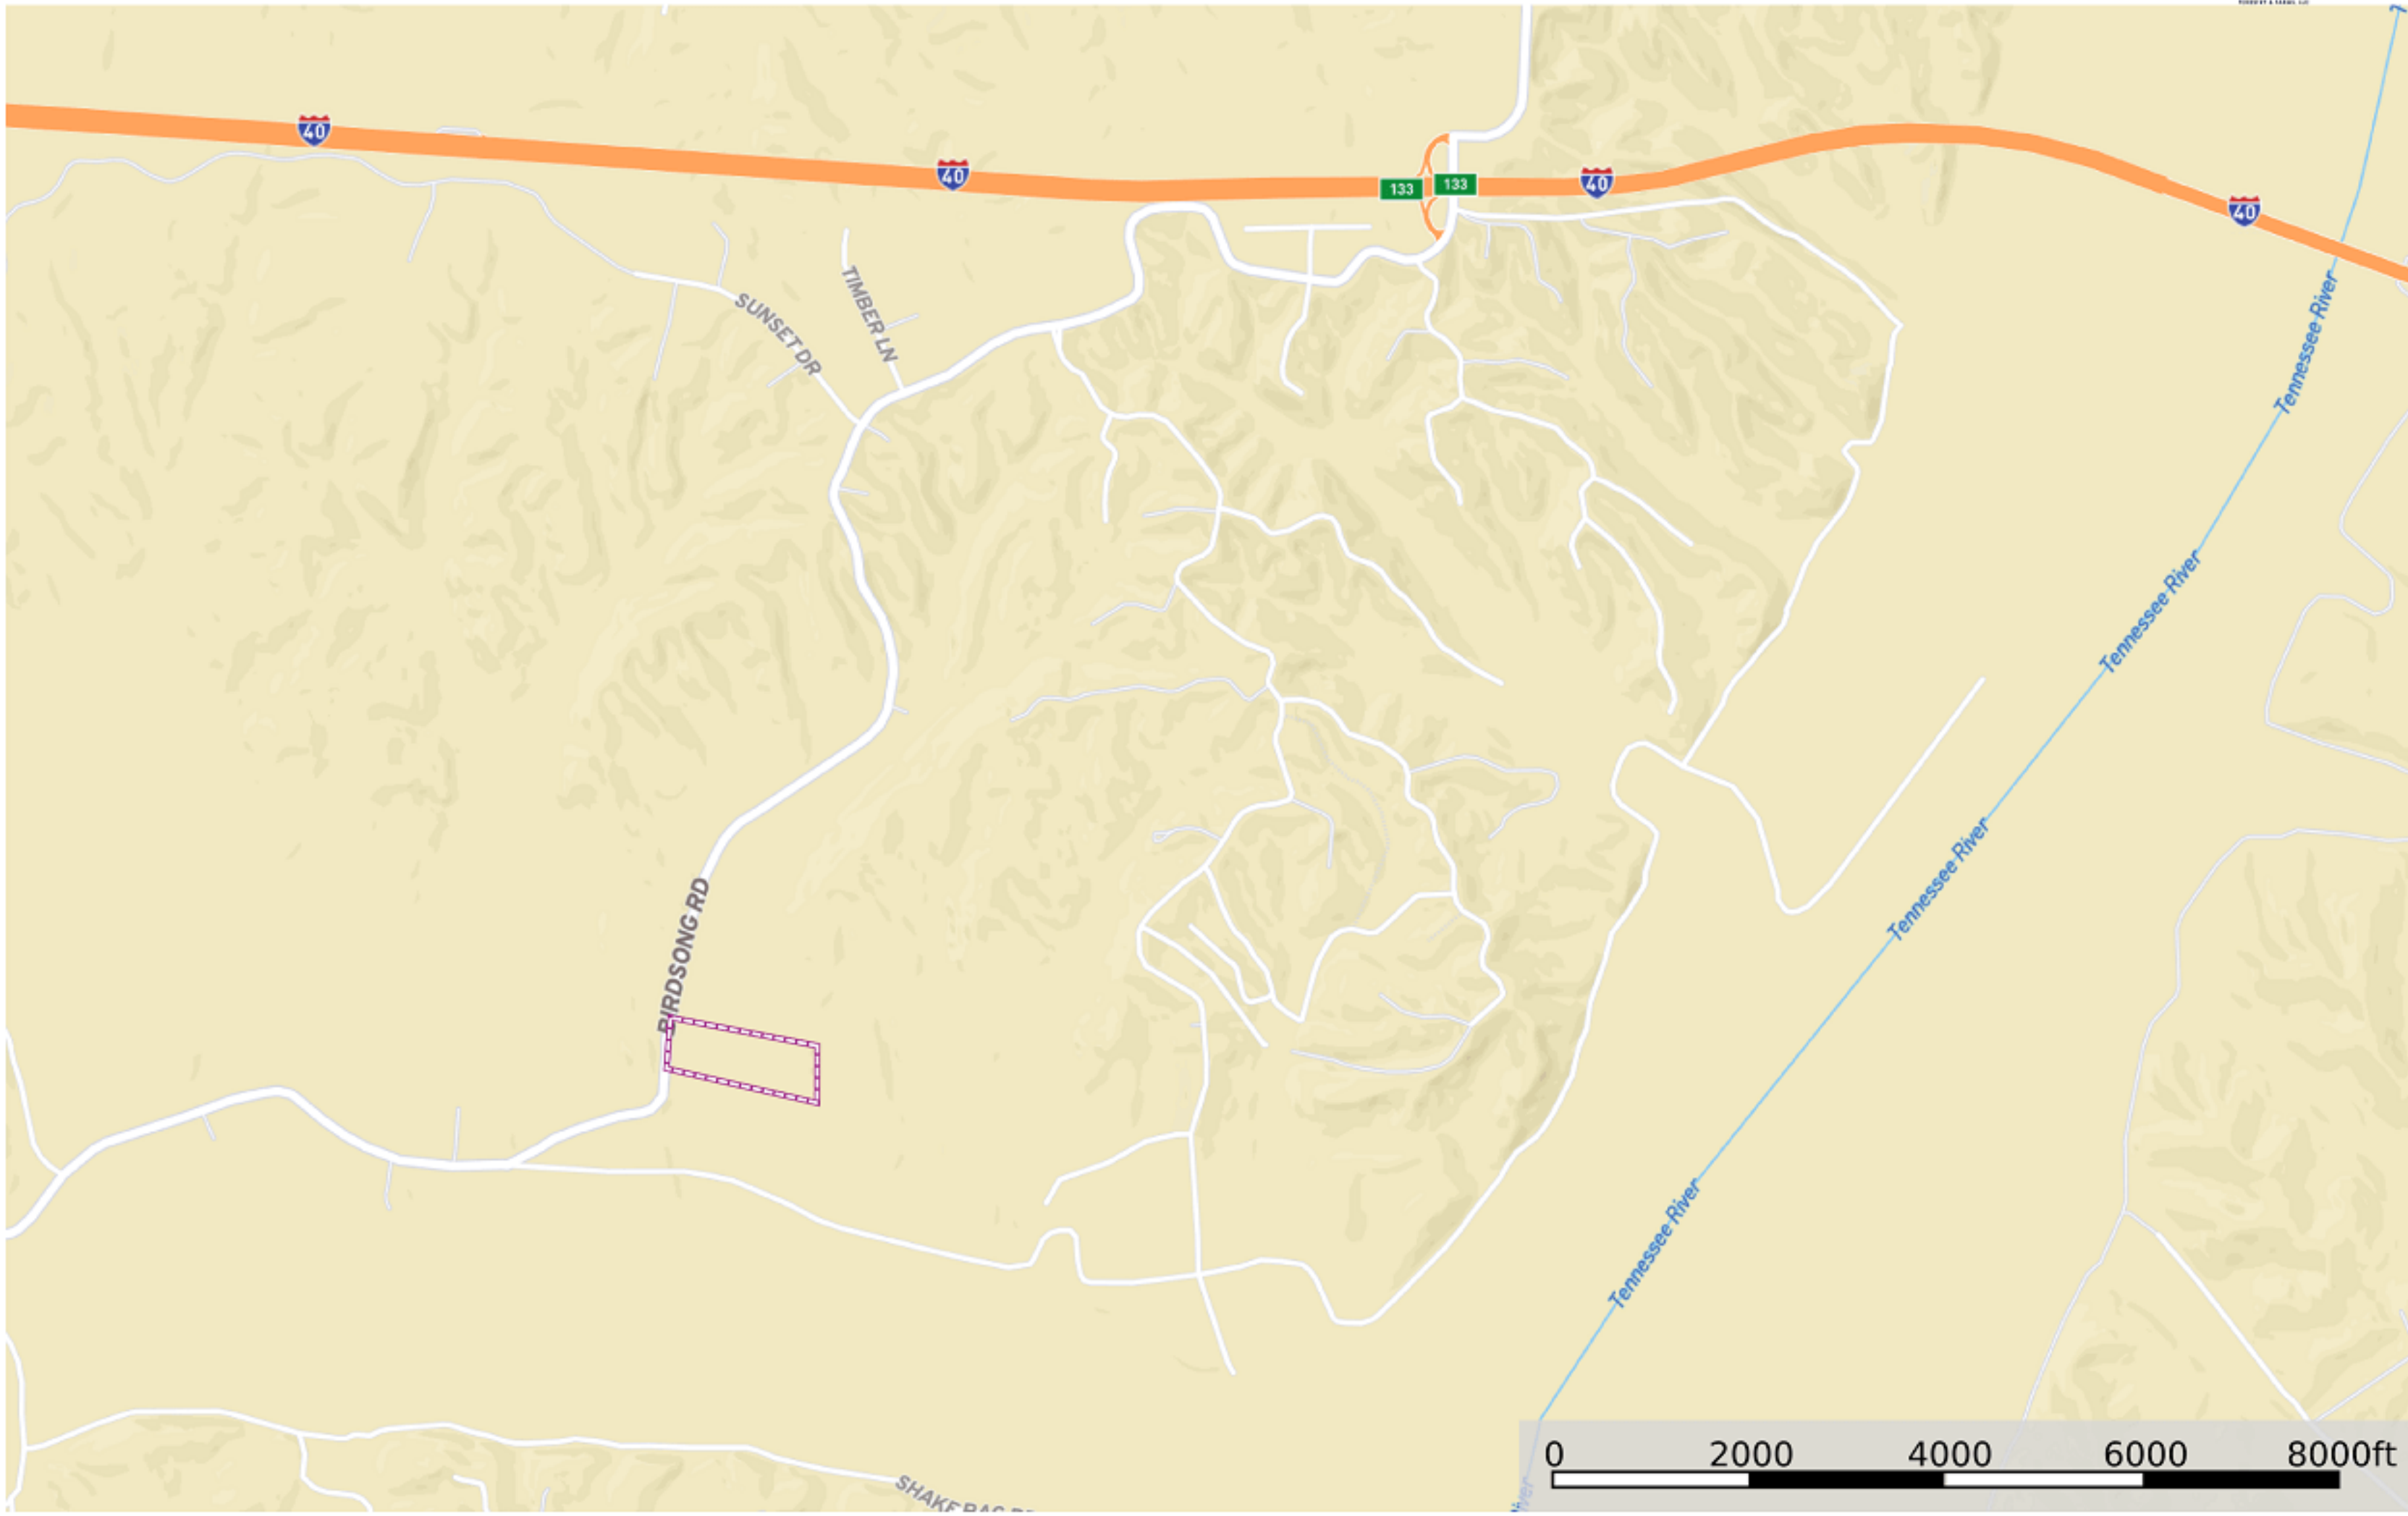

REN06 Flats View Tract +/-19 acres

Benton County, Tennessee, AC +/-

 Boundary  Pivot 1

REN06 Flats View Tract +/-19 acres

Benton County, Tennessee, AC +/-

 Boundary

REN06 Flats View Tract +/-19 acres
Benton County, Tennessee, AC +/-

Boundary

REN06 Flats View Tract +/-19 acres

Benton County, Tennessee, AC +/-

Boundary

REN06 Flats View Tract +/-19 acres

Benton County, Tennessee, AC +/-

FLATS VIEW +/-19 ACRES

mapbox

Boundary

REN06 Flats View Tract +/-19 acres

Benton County, Tennessee, AC +/-

Boundary