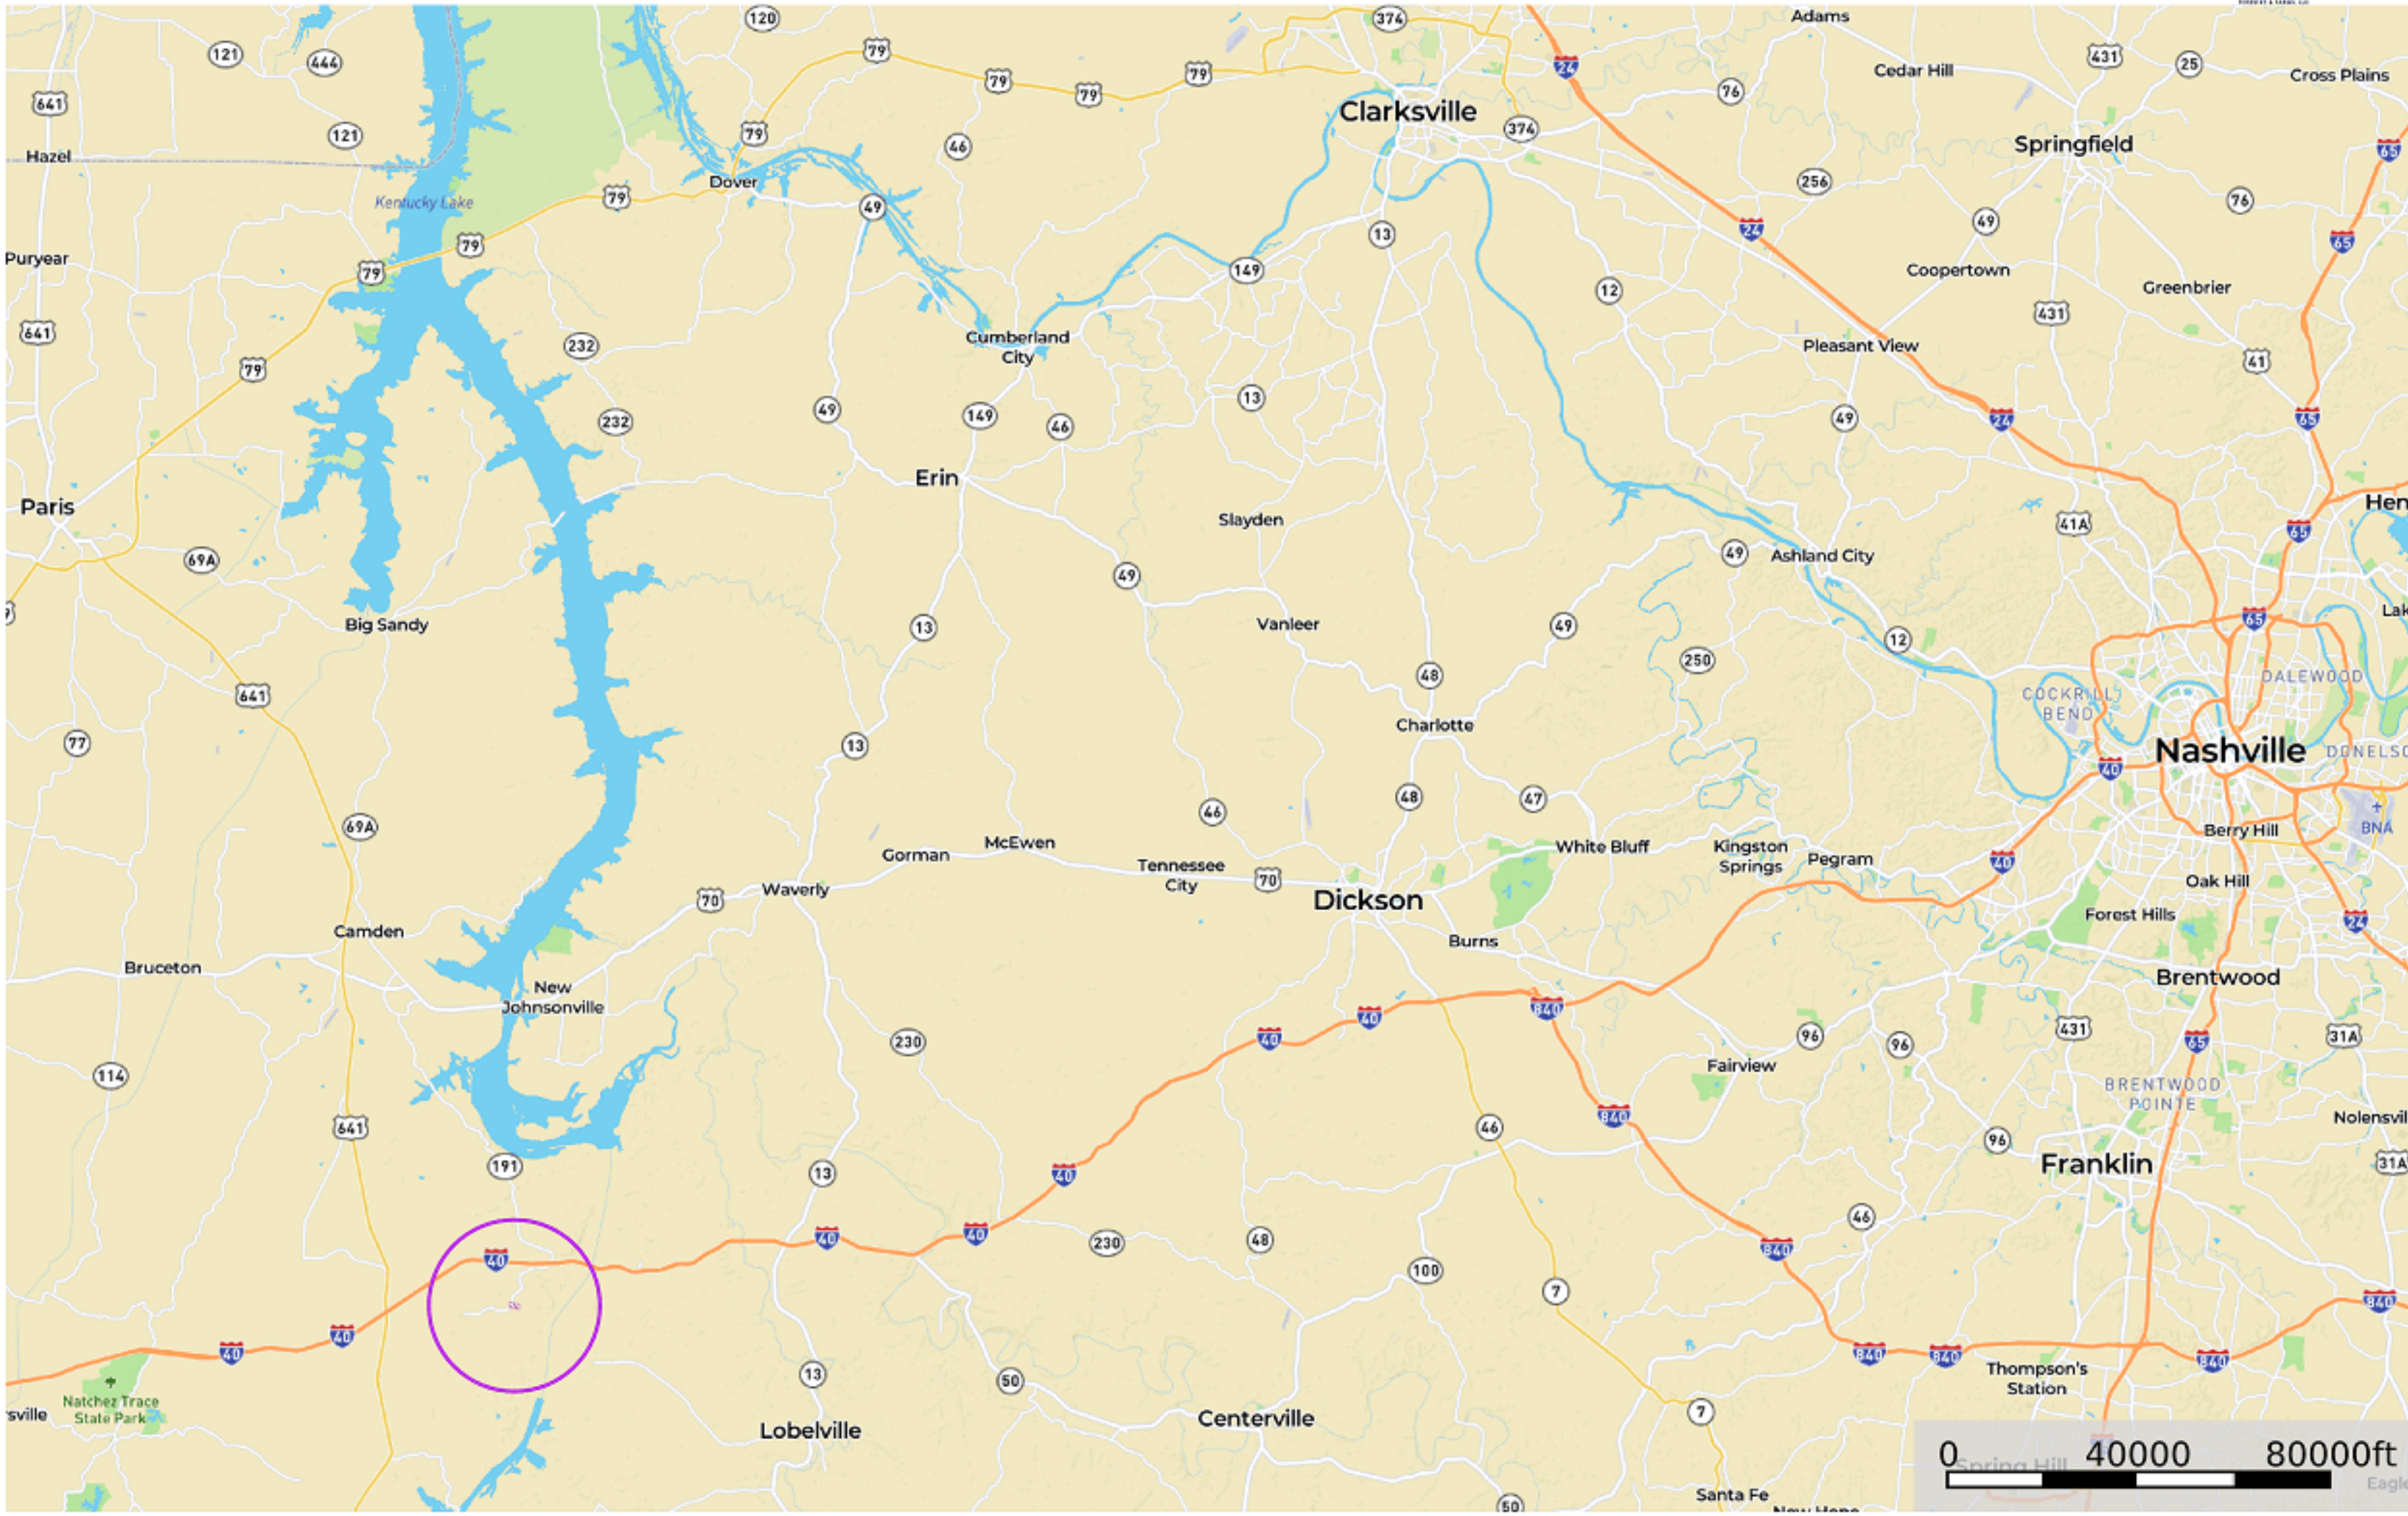

REN06 Flats View Tract +/-19 acres

Benton County, Tennessee, AC +/-

 Boundary  Pivot 1

REN06 Flats View Tract +/-19 acres

Benton County, Tennessee, AC +/-

 Boundary

REN06 Flats View Tract +/-19 acres
Benton County, Tennessee, AC +/-

Boundary

REN06 Flats View Tract +/-19 acres

Benton County, Tennessee, AC +/-

Boundary

REN06 Flats View Tract +/-19 acres

Benton County, Tennessee, AC +/-

FLATS VIEW +/-19 ACRES

mapbox

Boundary

REN06 Flats View Tract +/-19 acres

Benton County, Tennessee, AC +/-

Boundary