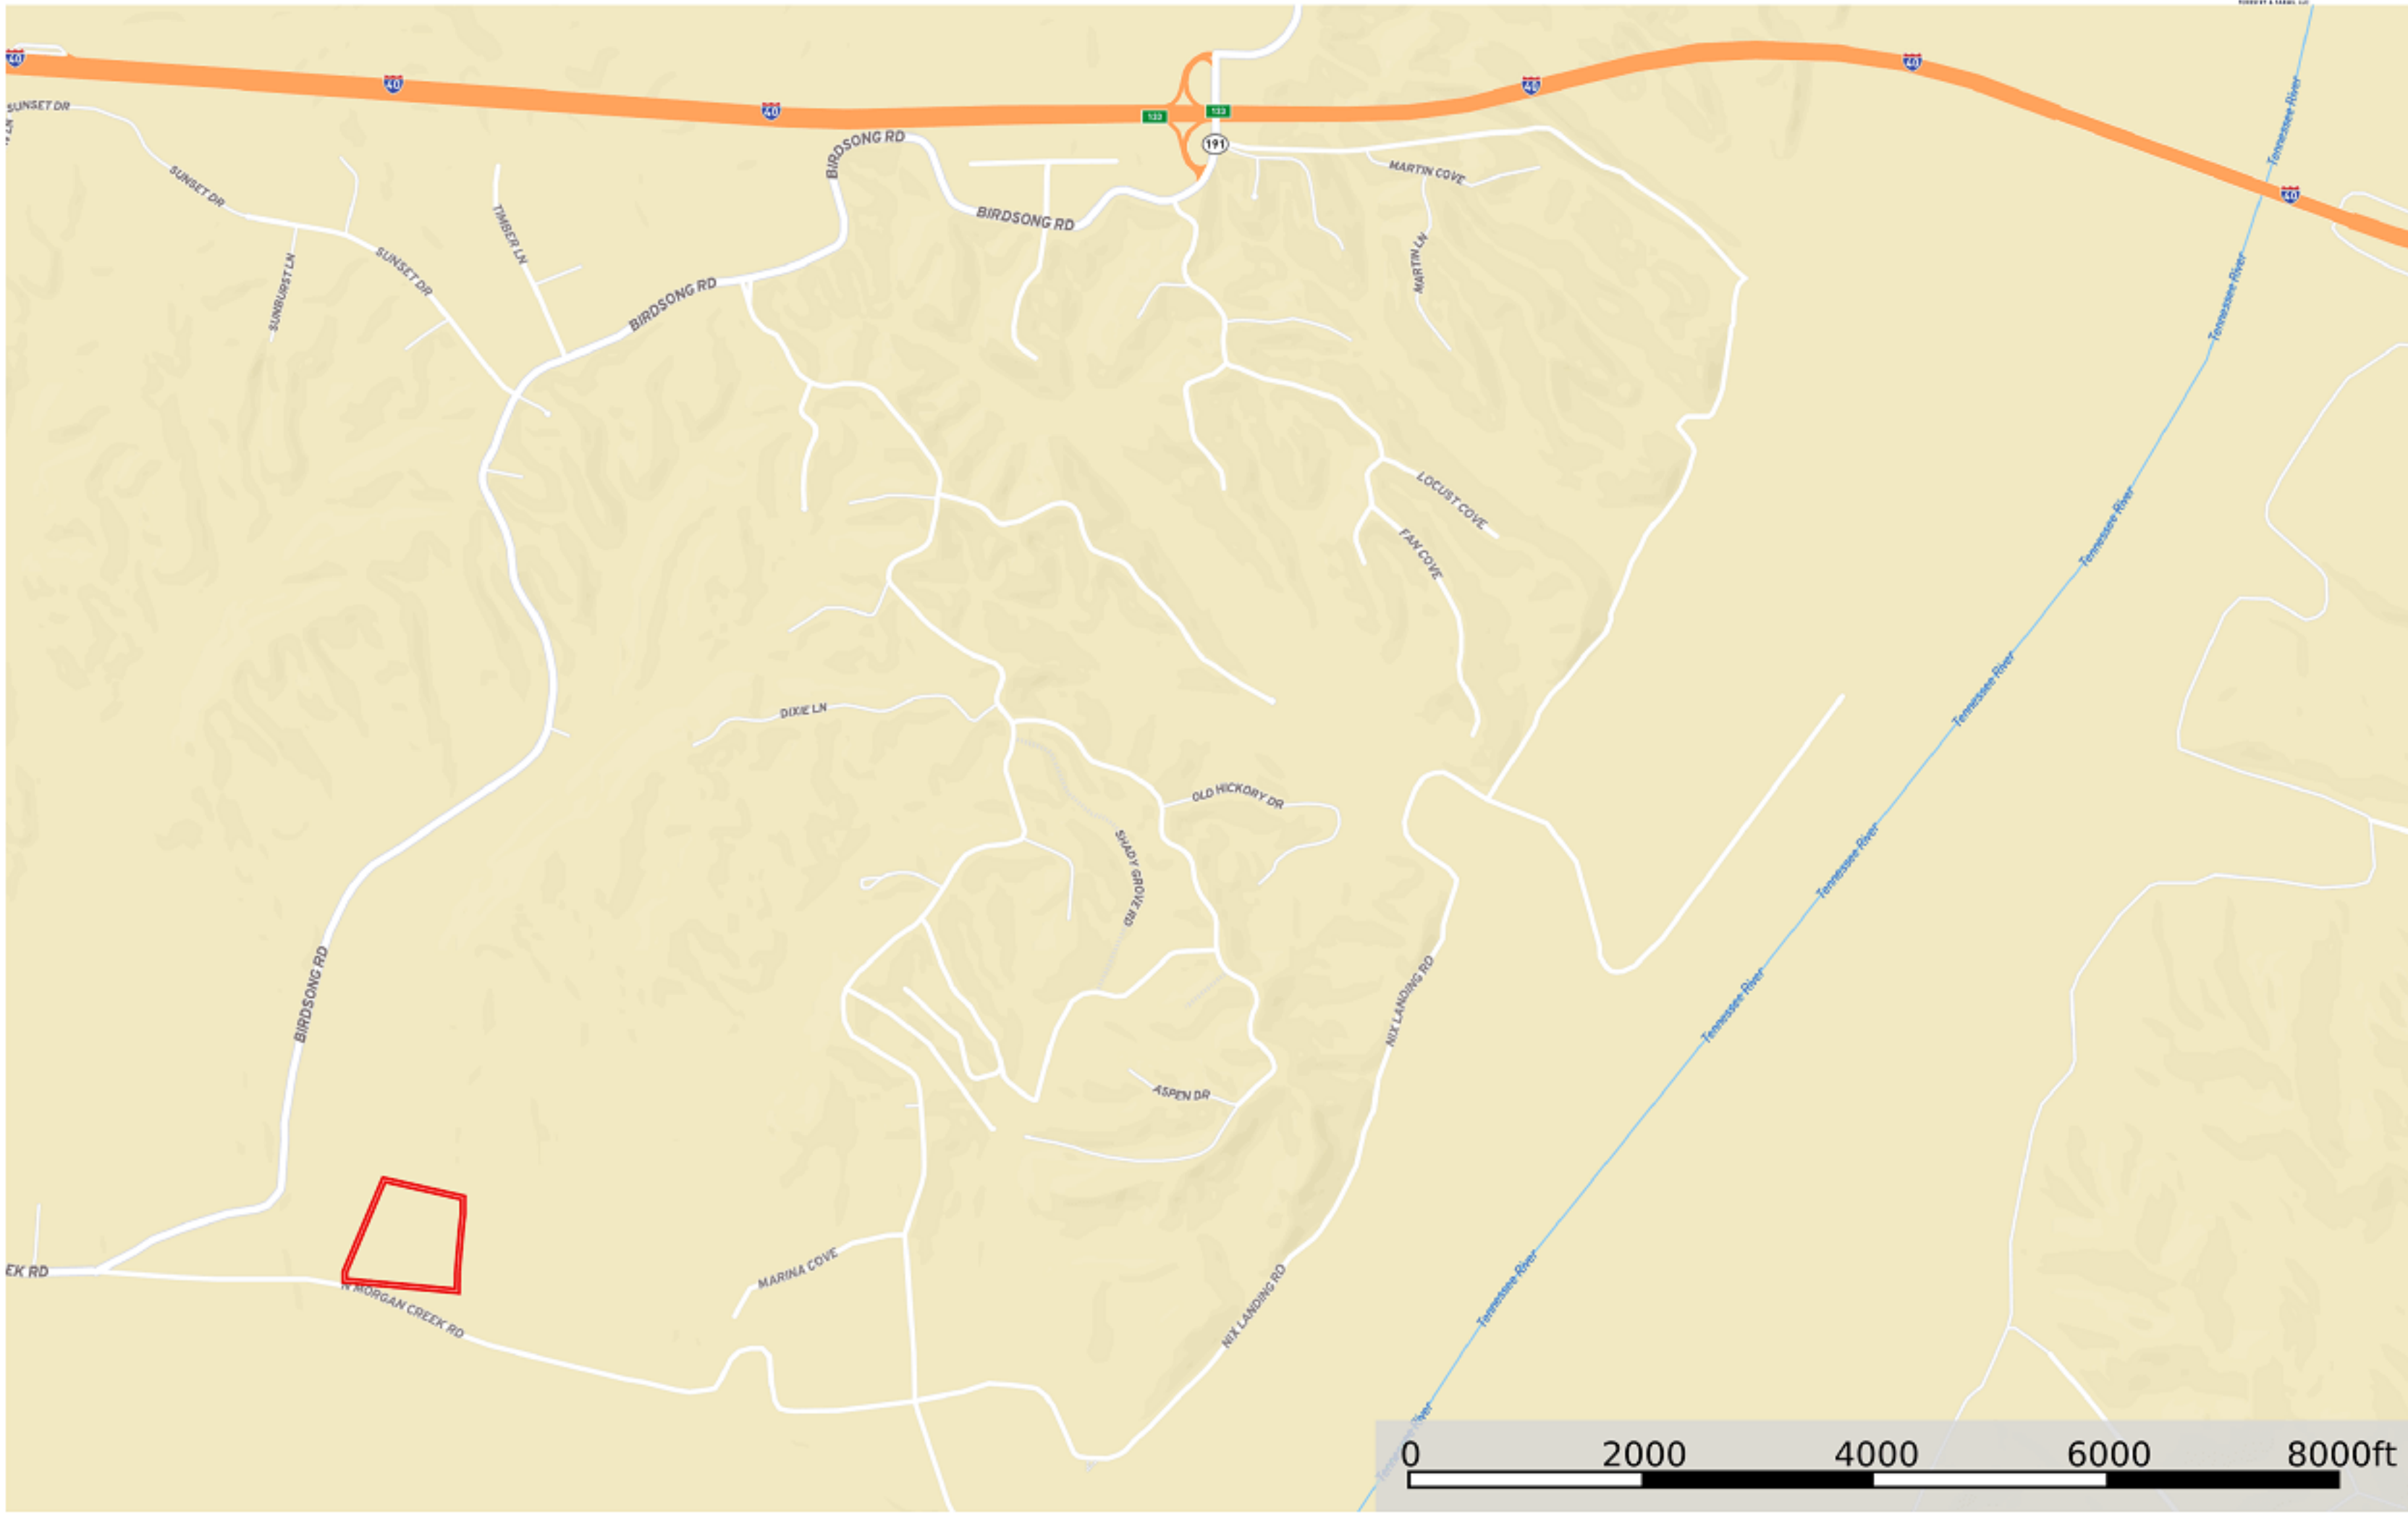

# REN06 Morgan Refuge Tract +/-17 acres

Benton County, Tennessee, AC +/-

Boundary

# REN06 Morgan Refuge Tract +/-17 acres

Benton County, Tennessee, AC +/-

Boundary

**REN06 Morgan Refuge Tract +/-17 acres**  
Benton County, Tennessee, AC +/-

Boundary