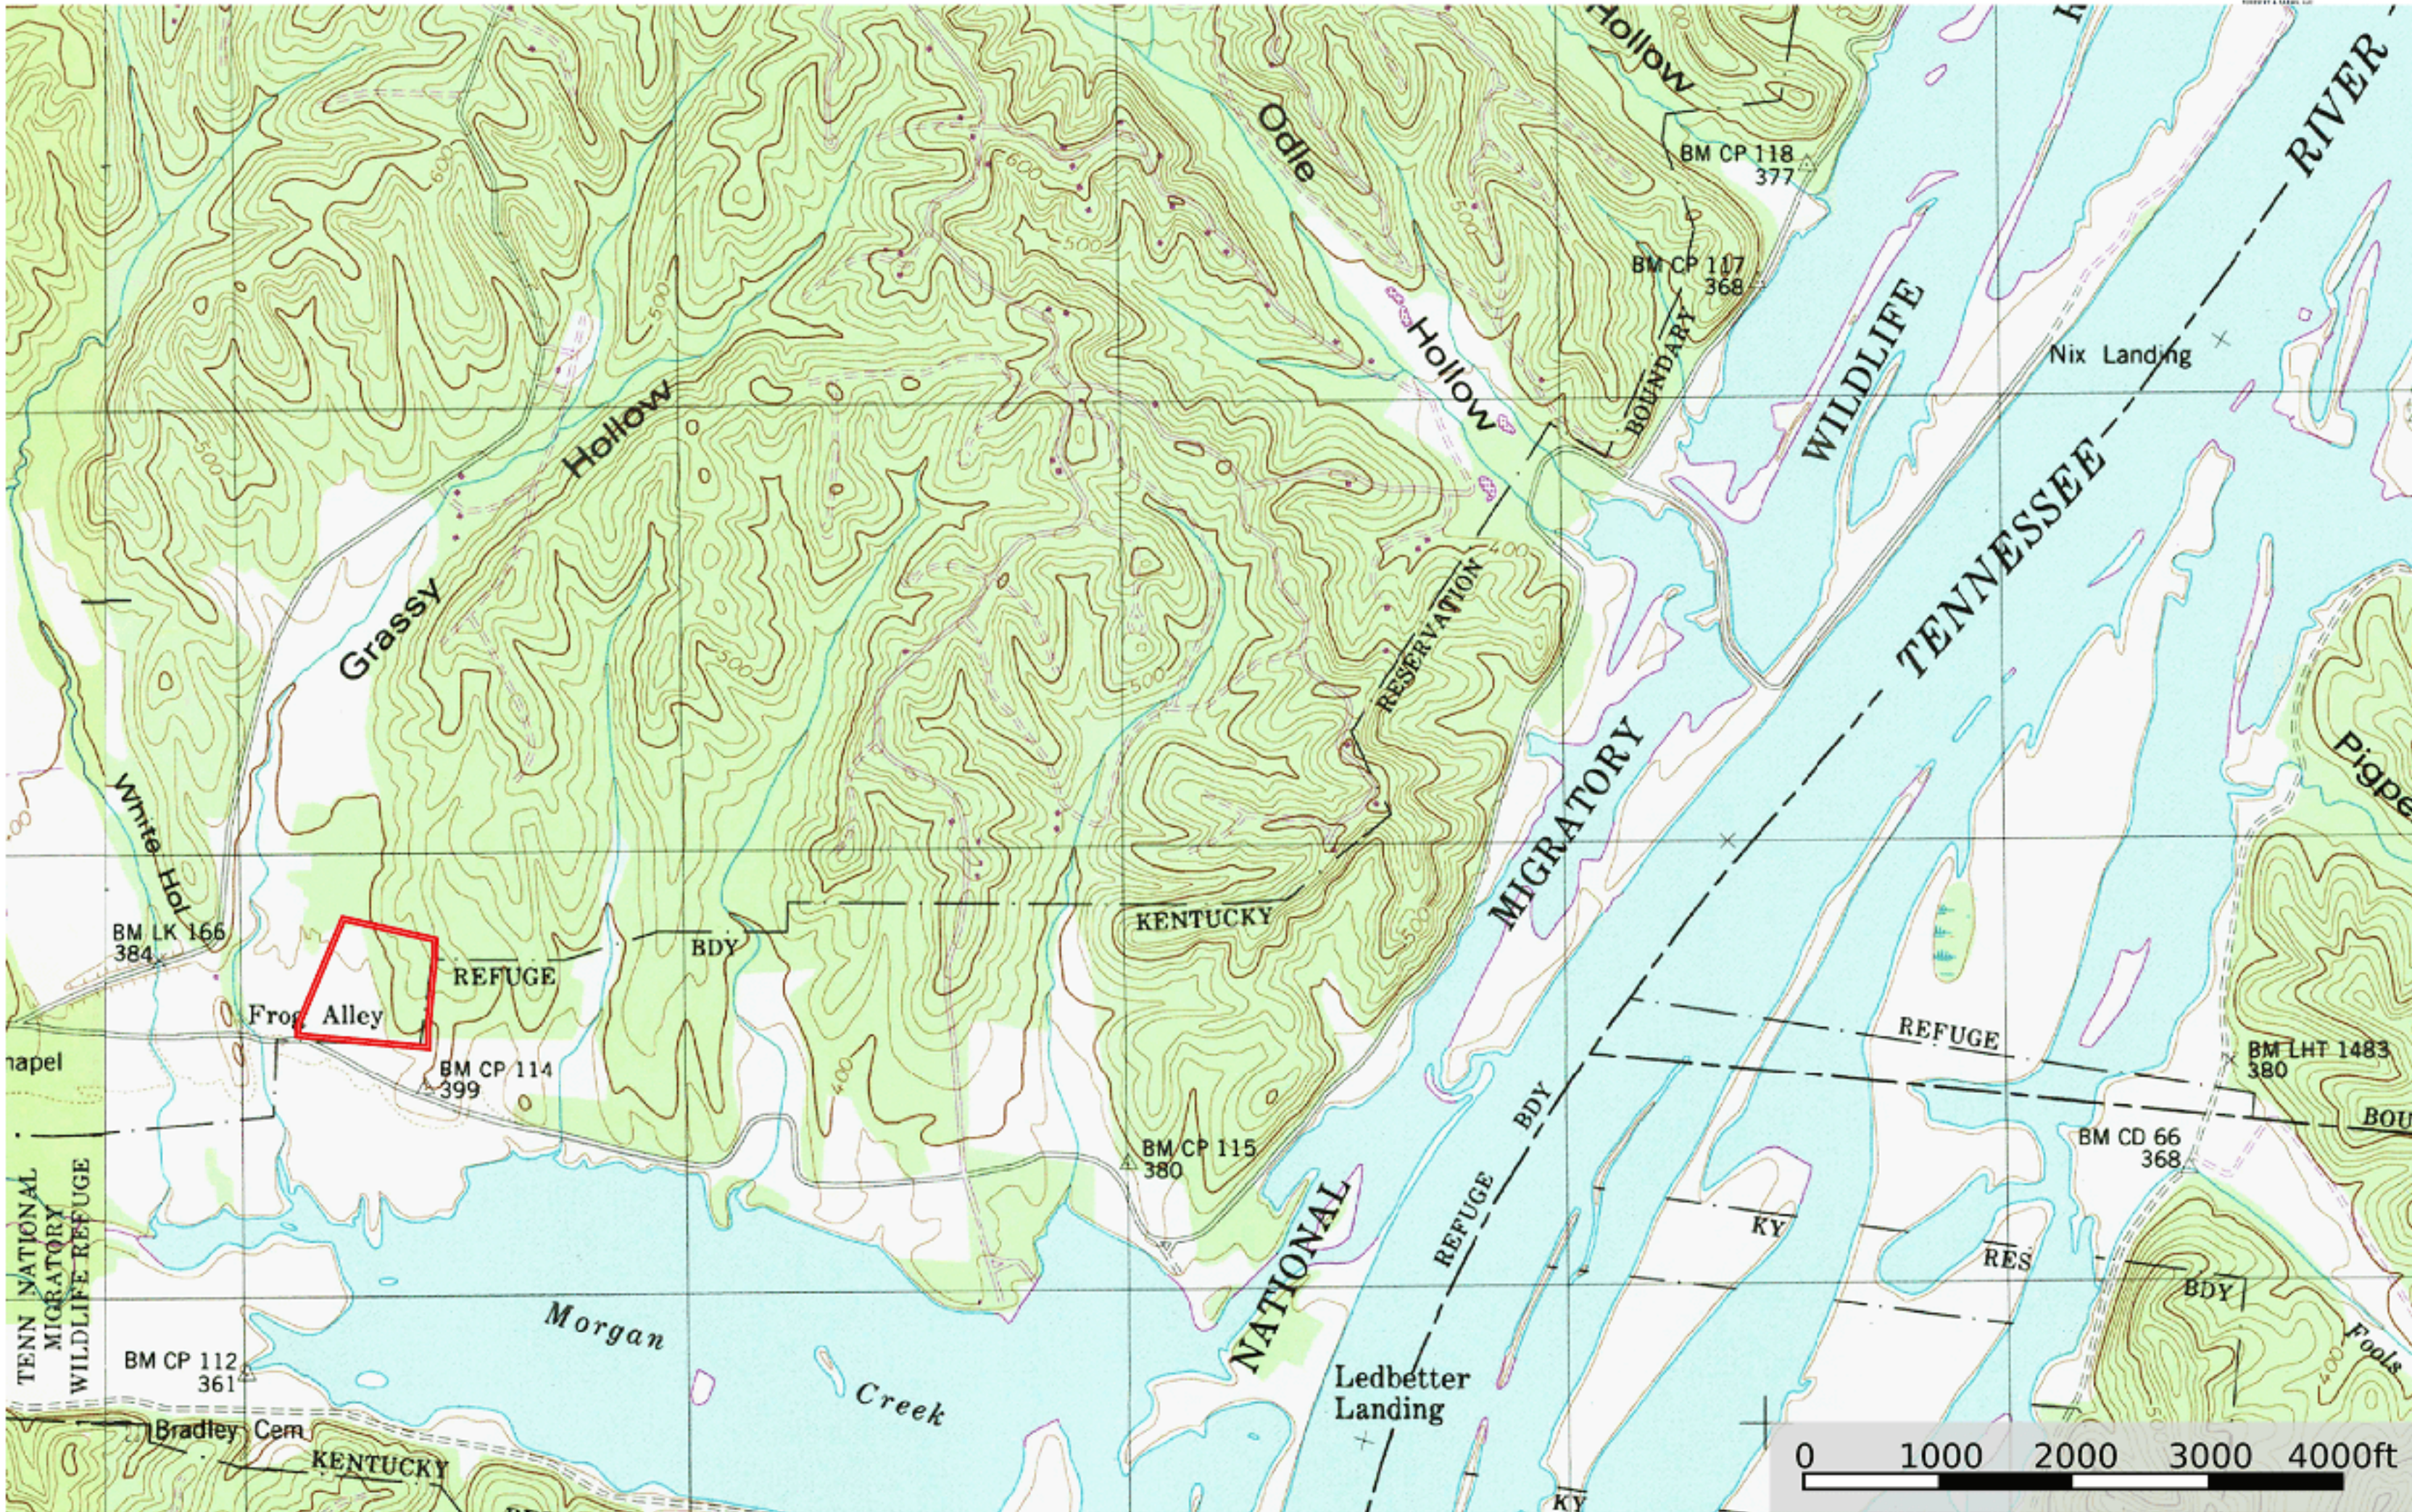

# REN06 Morgan Refuge Tract +/-17 acres

Benton County, Tennessee, AC +/-

Boundary

# REN06 Morgan Refuge Tract +/-17 acres

Benton County, Tennessee, AC +/-

Boundary

**REN06 Morgan Refuge Tract +/-17 acres**  
Benton County, Tennessee, AC +/-

Boundary