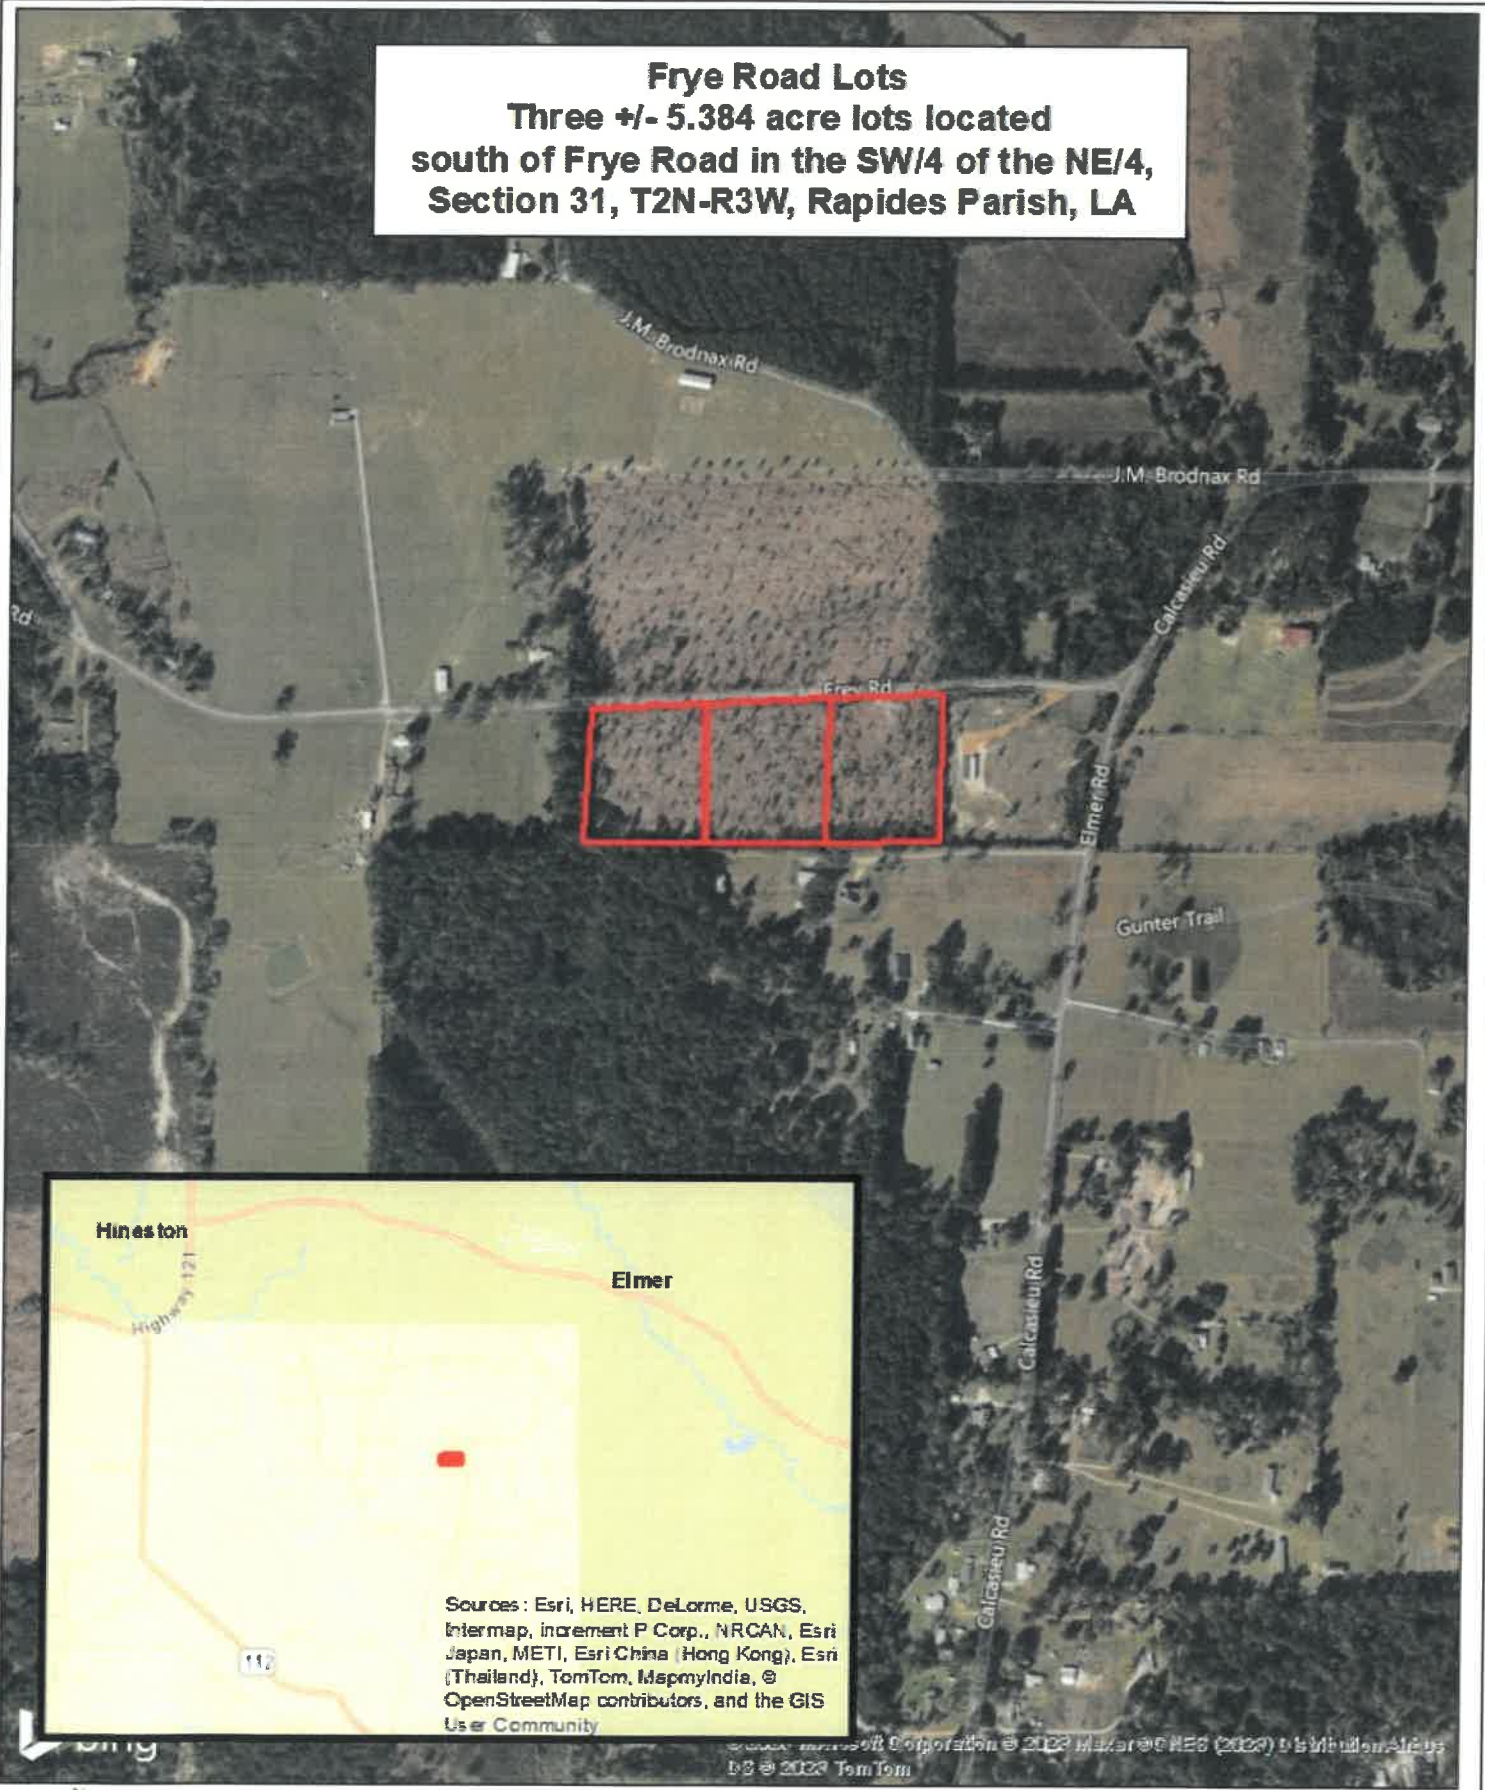

Frye Road Lots
Three +/- 5.384 acre lots located
south of Frye Road in the SW/4 of the NE/4,
Section 31, T2N-R3W, Rapides Parish, LA

1 inch = 660 feet

Baker Land & Timber
Management, Inc.
P.O. Box 5624
Alexandria, LA 71307
Date: 5/31/2023