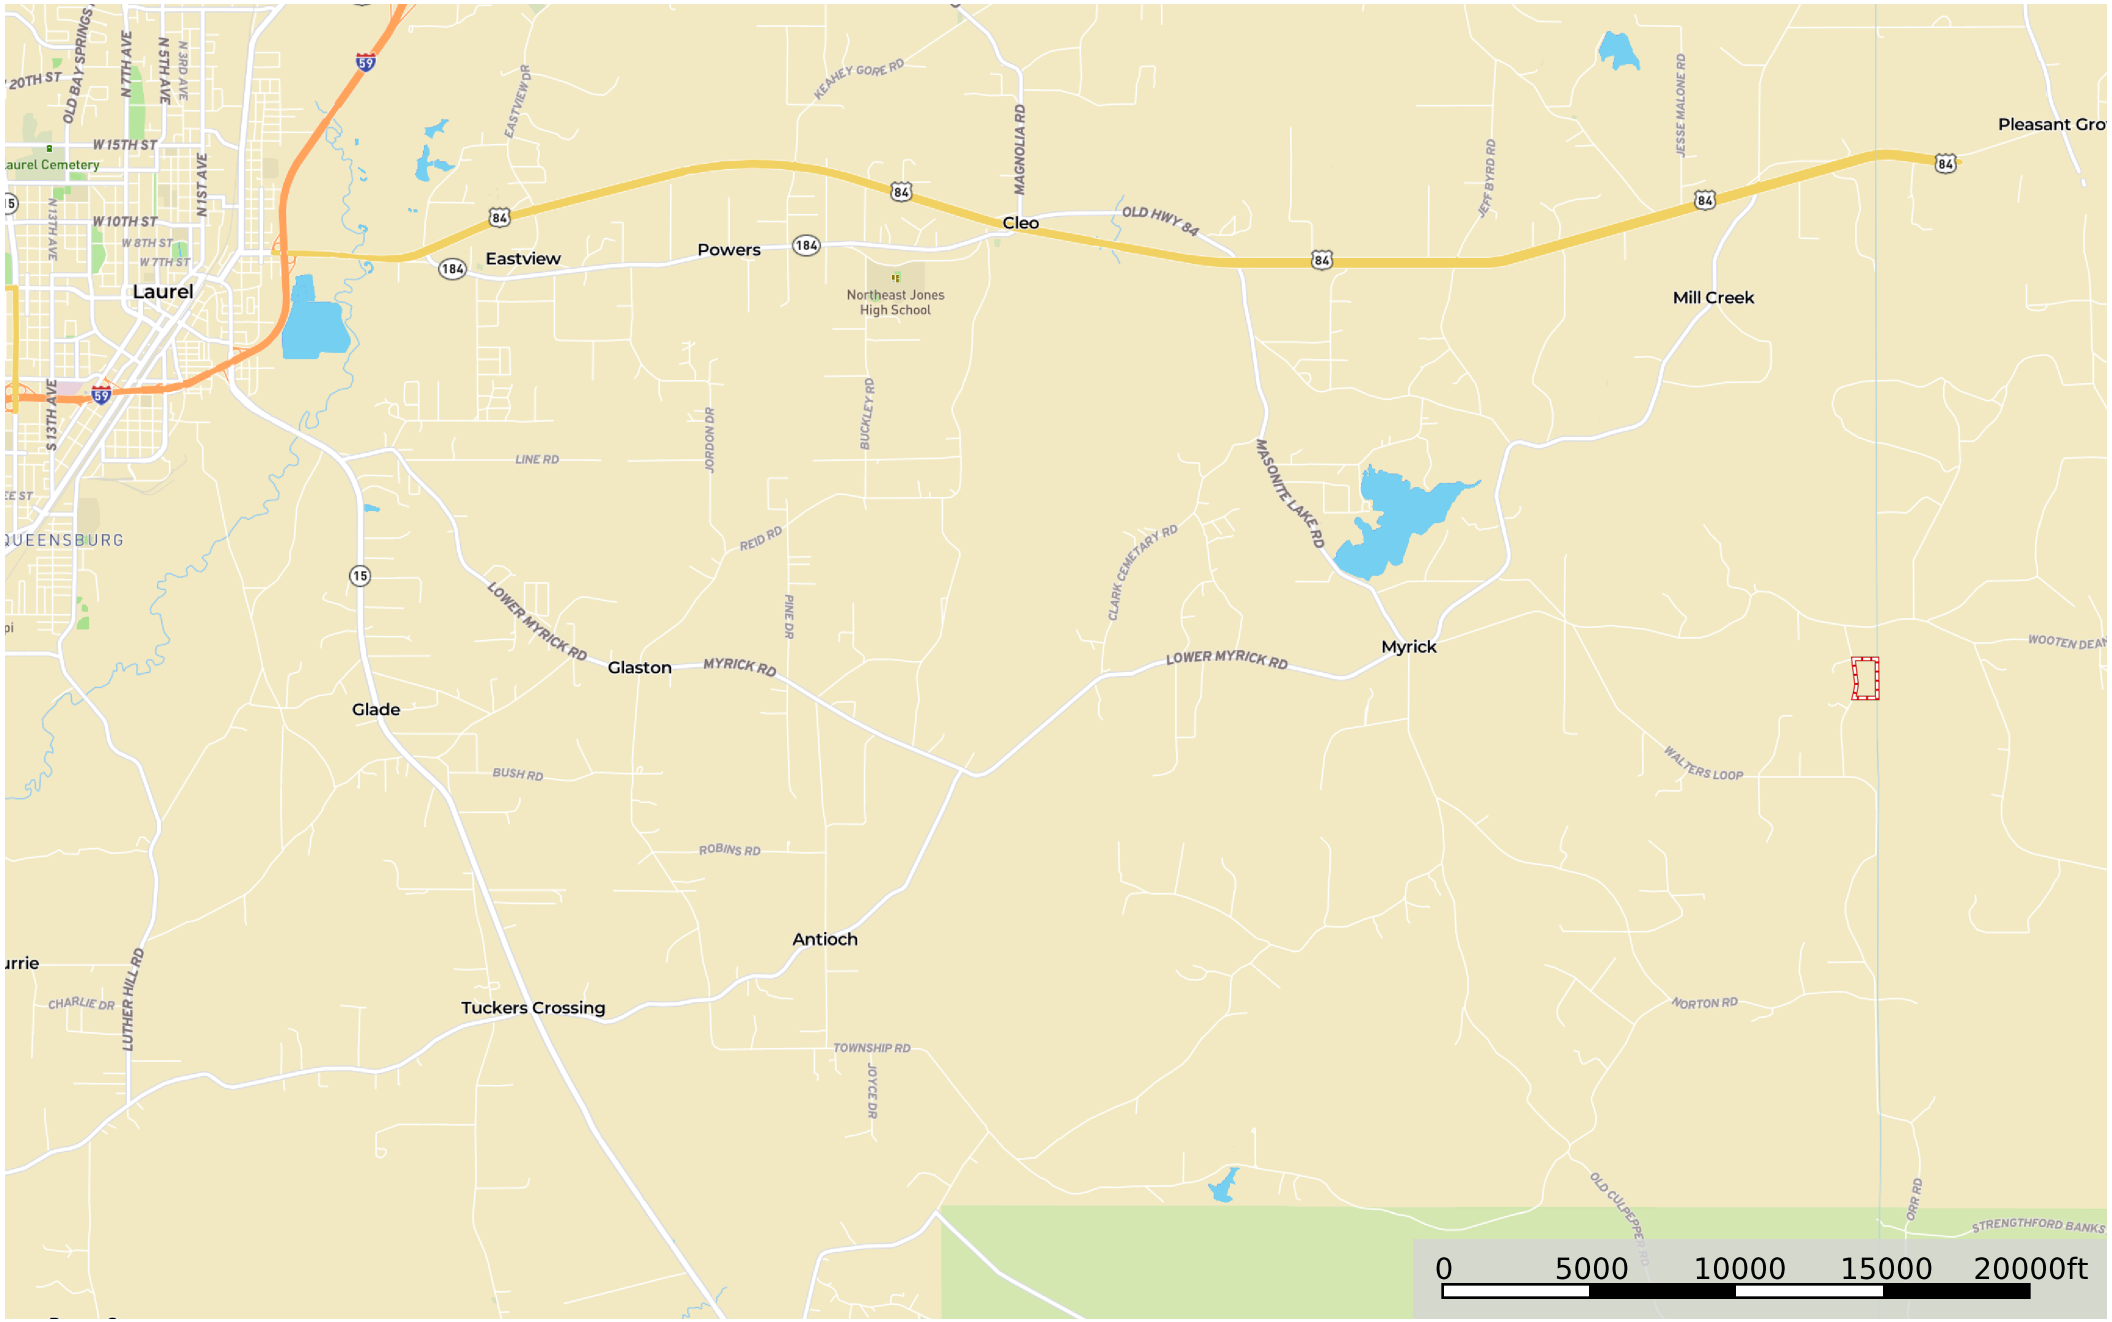

# J022.5

Jones County, Mississippi, 22.5 AC +/-

Boundary