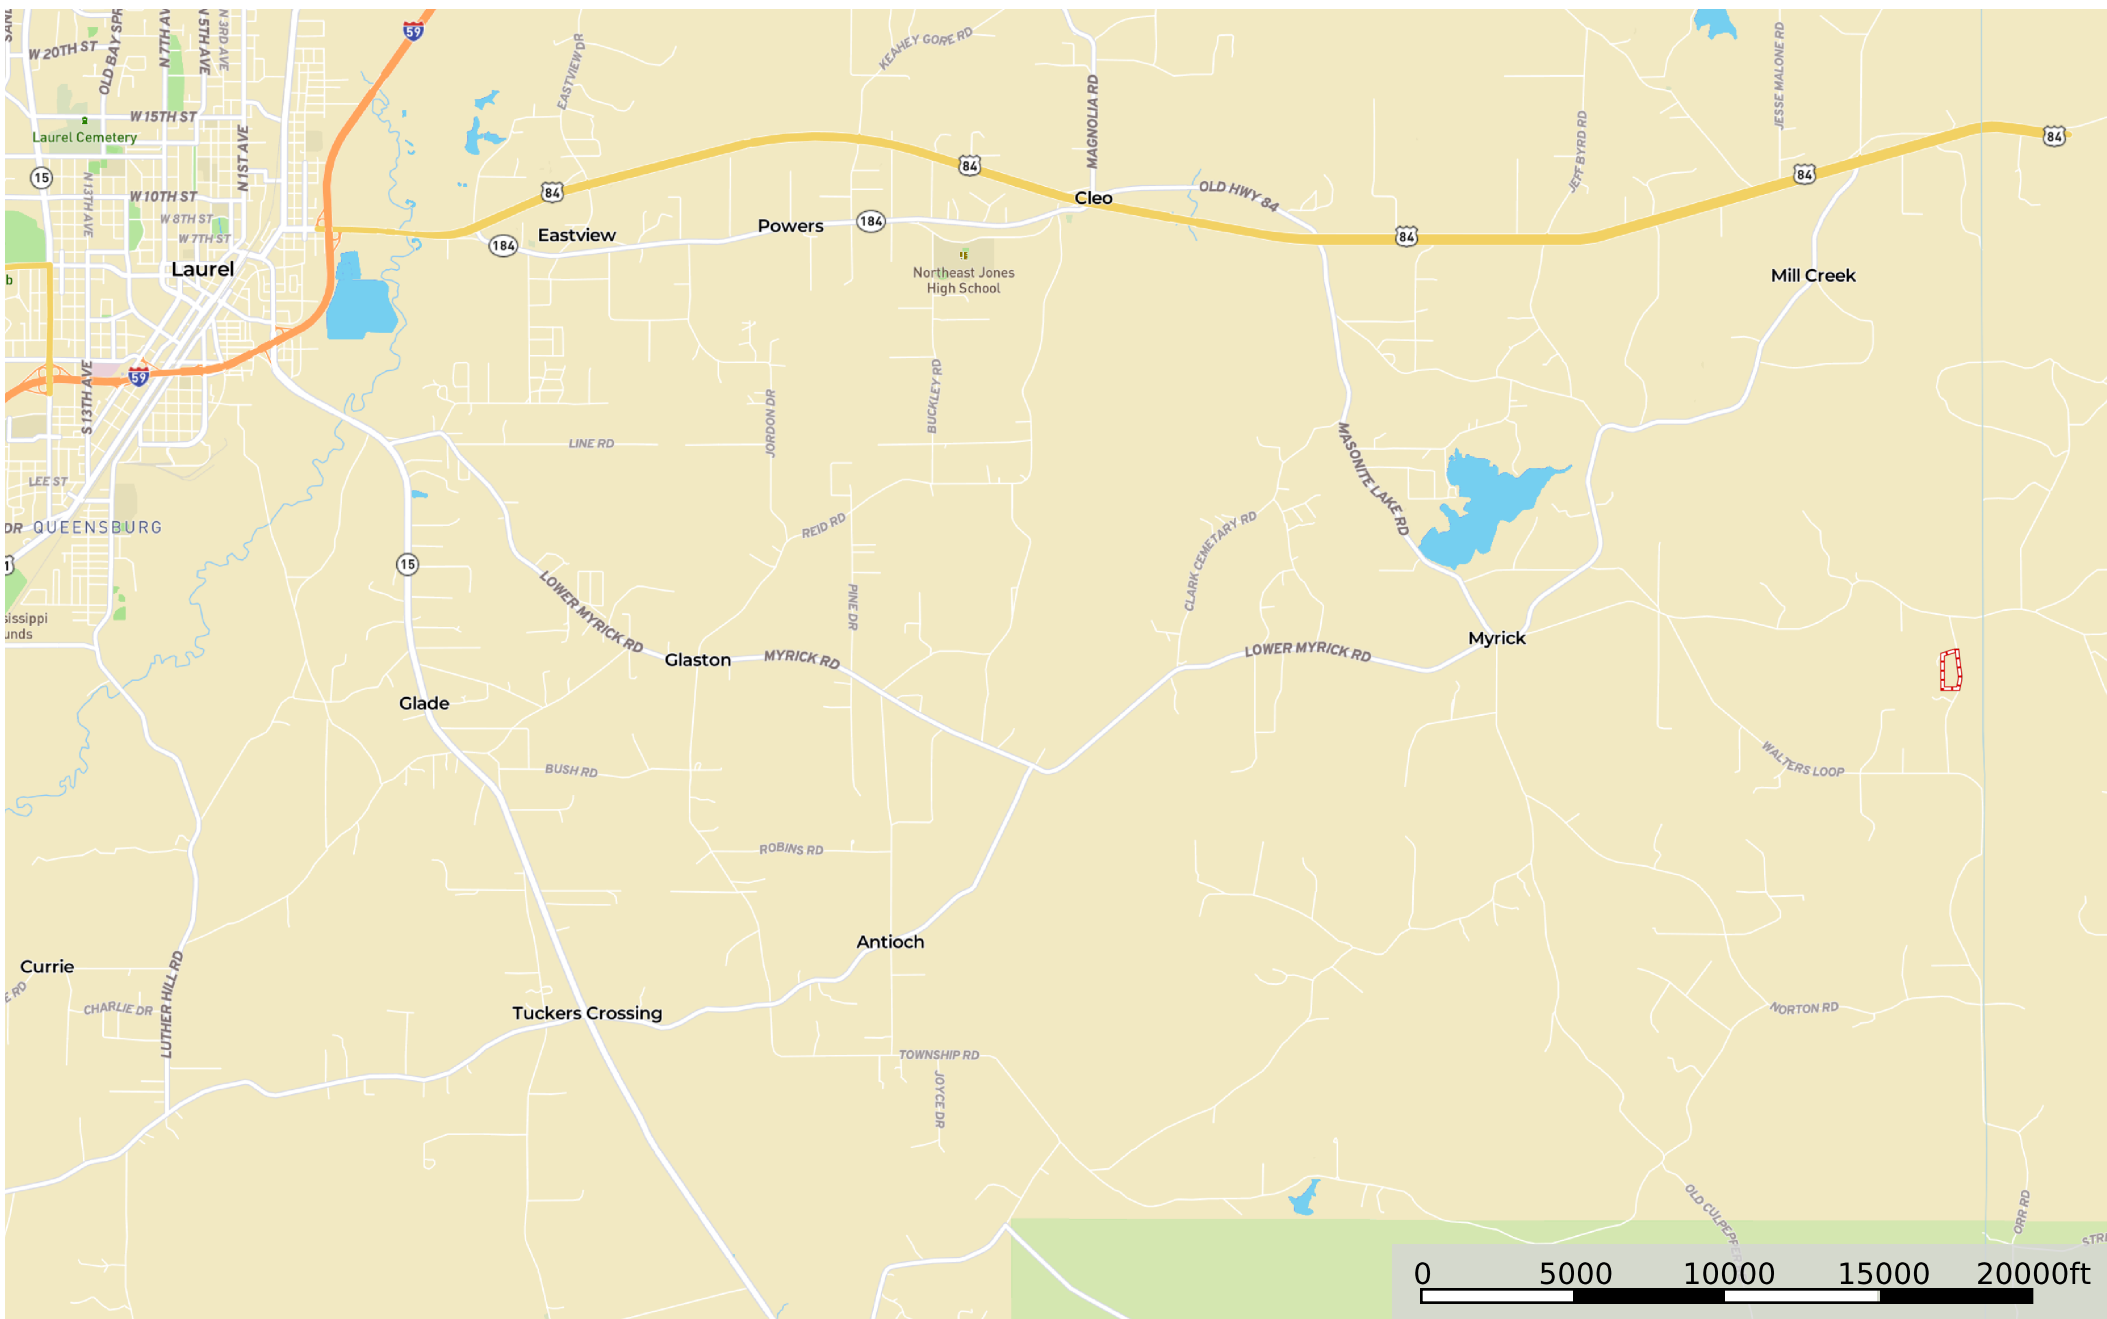

JO14.5

Jones County, Mississippi, 14.5 AC +/-

Boundary