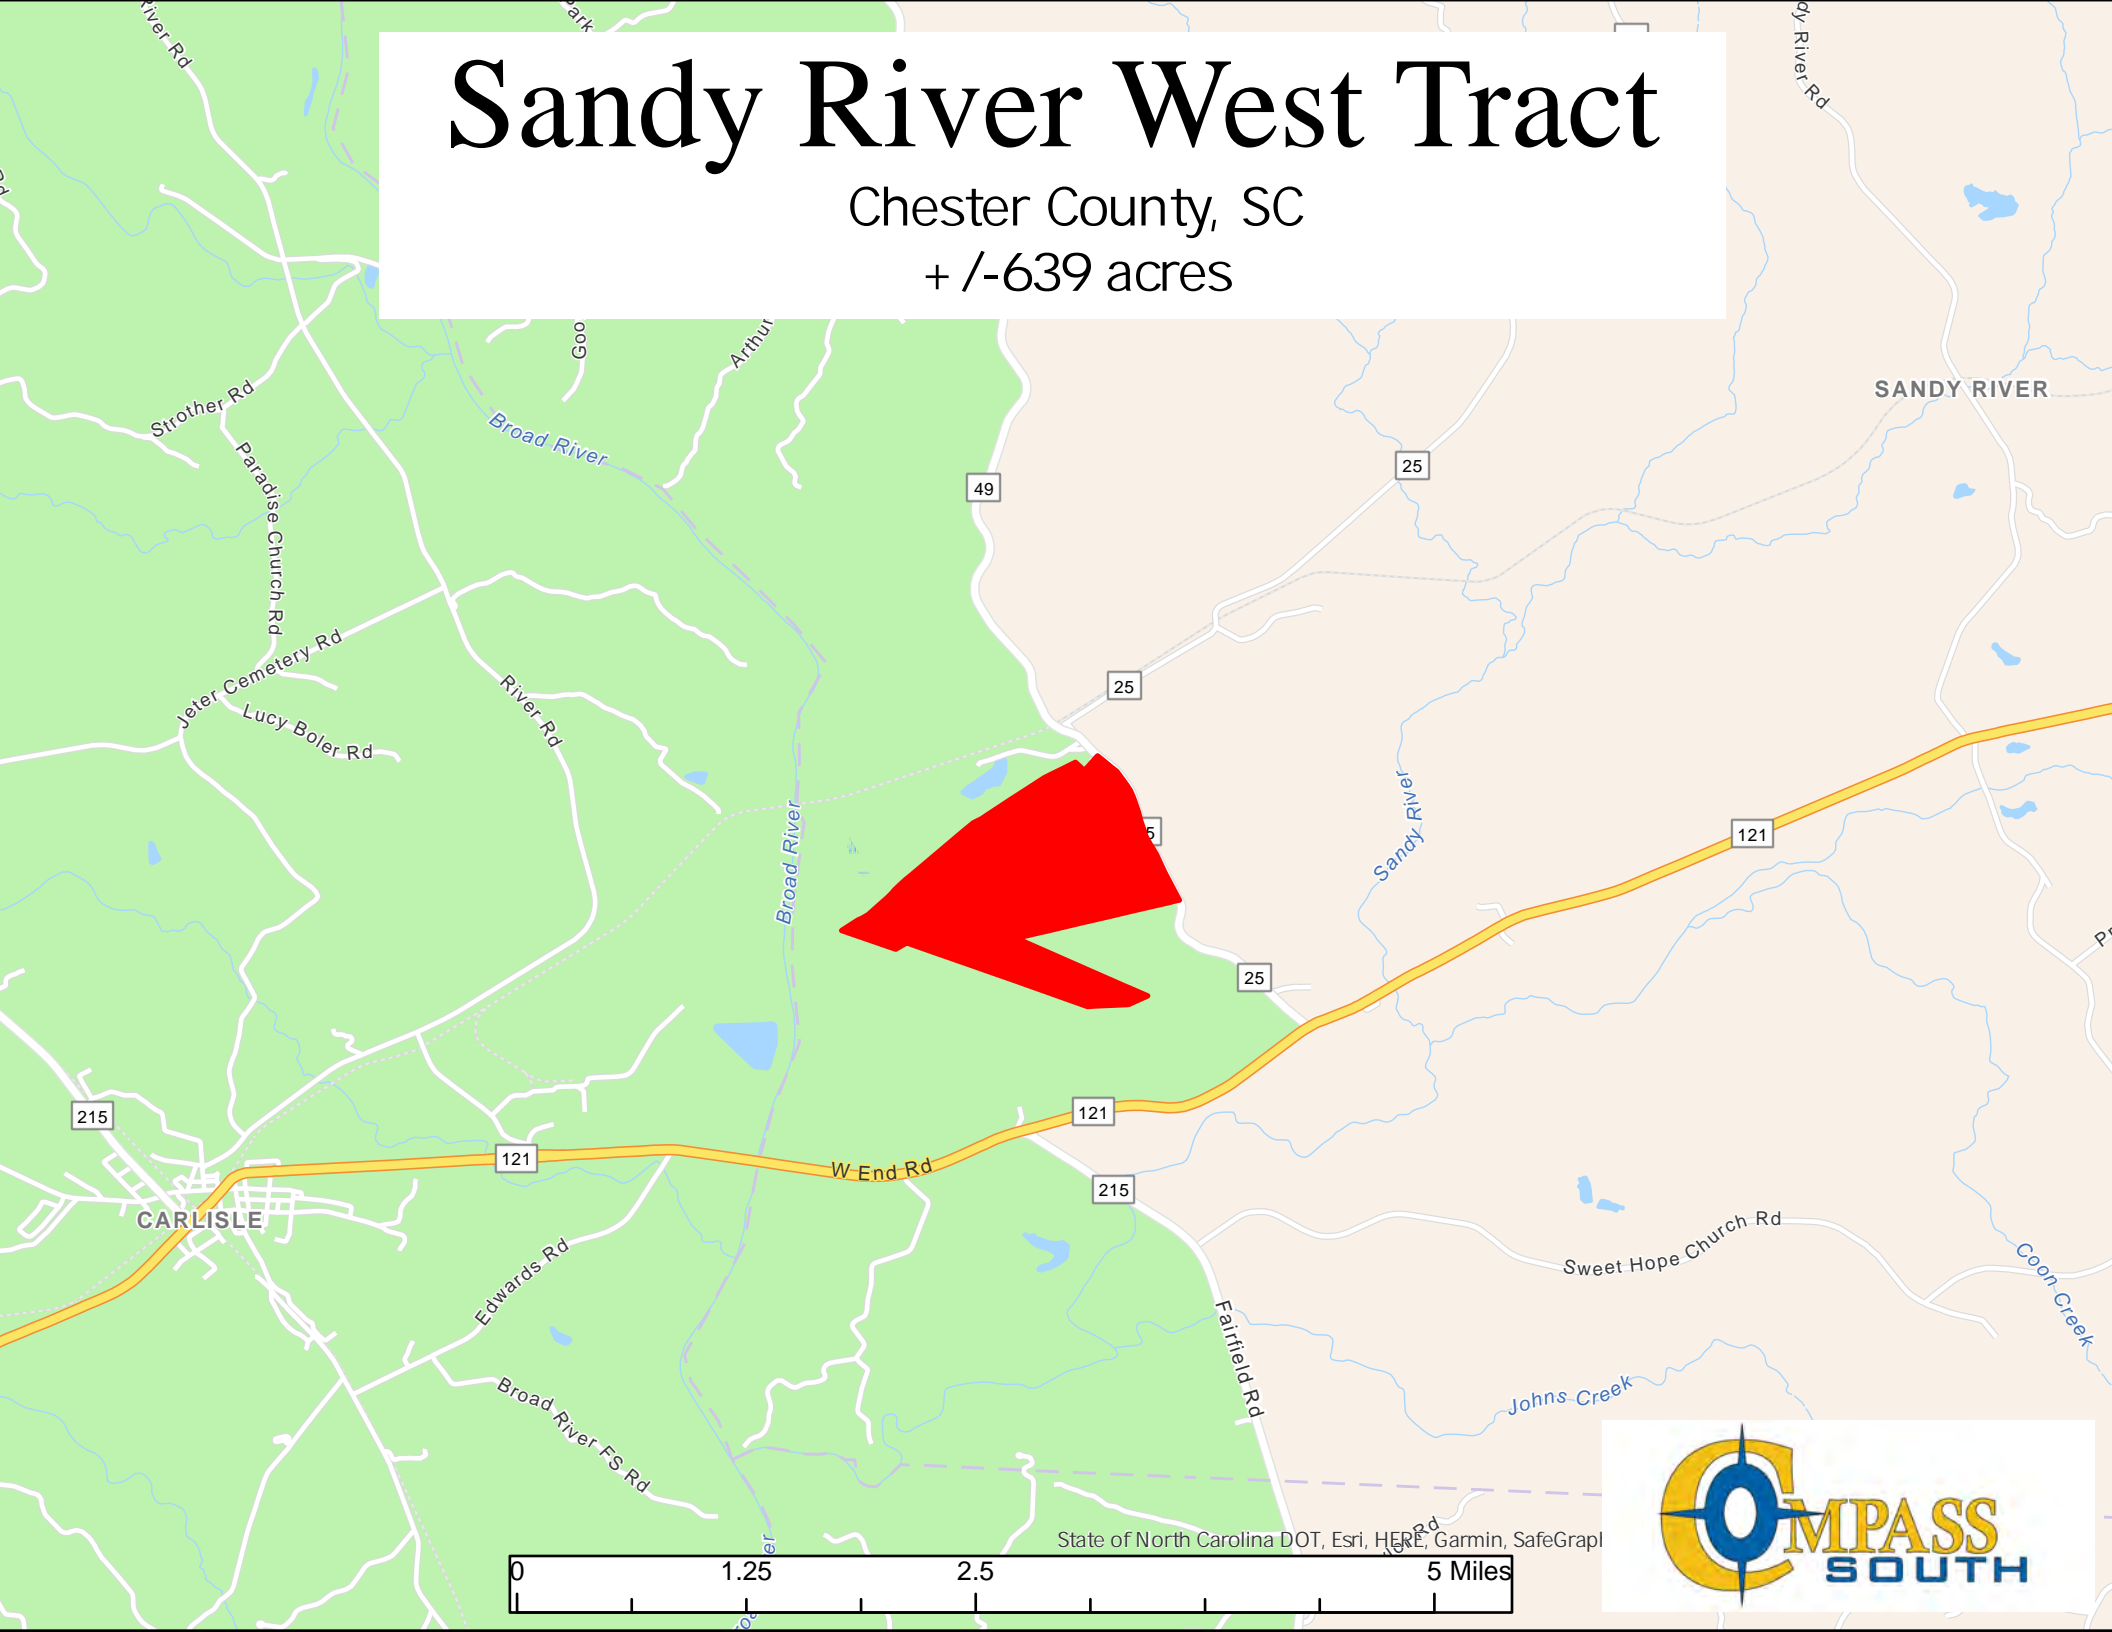

Sandy River West Tract

Chester County, SC
+/-639 acres

State of North Carolina DOT, Esri, HERE, Garmin, SafeGraph