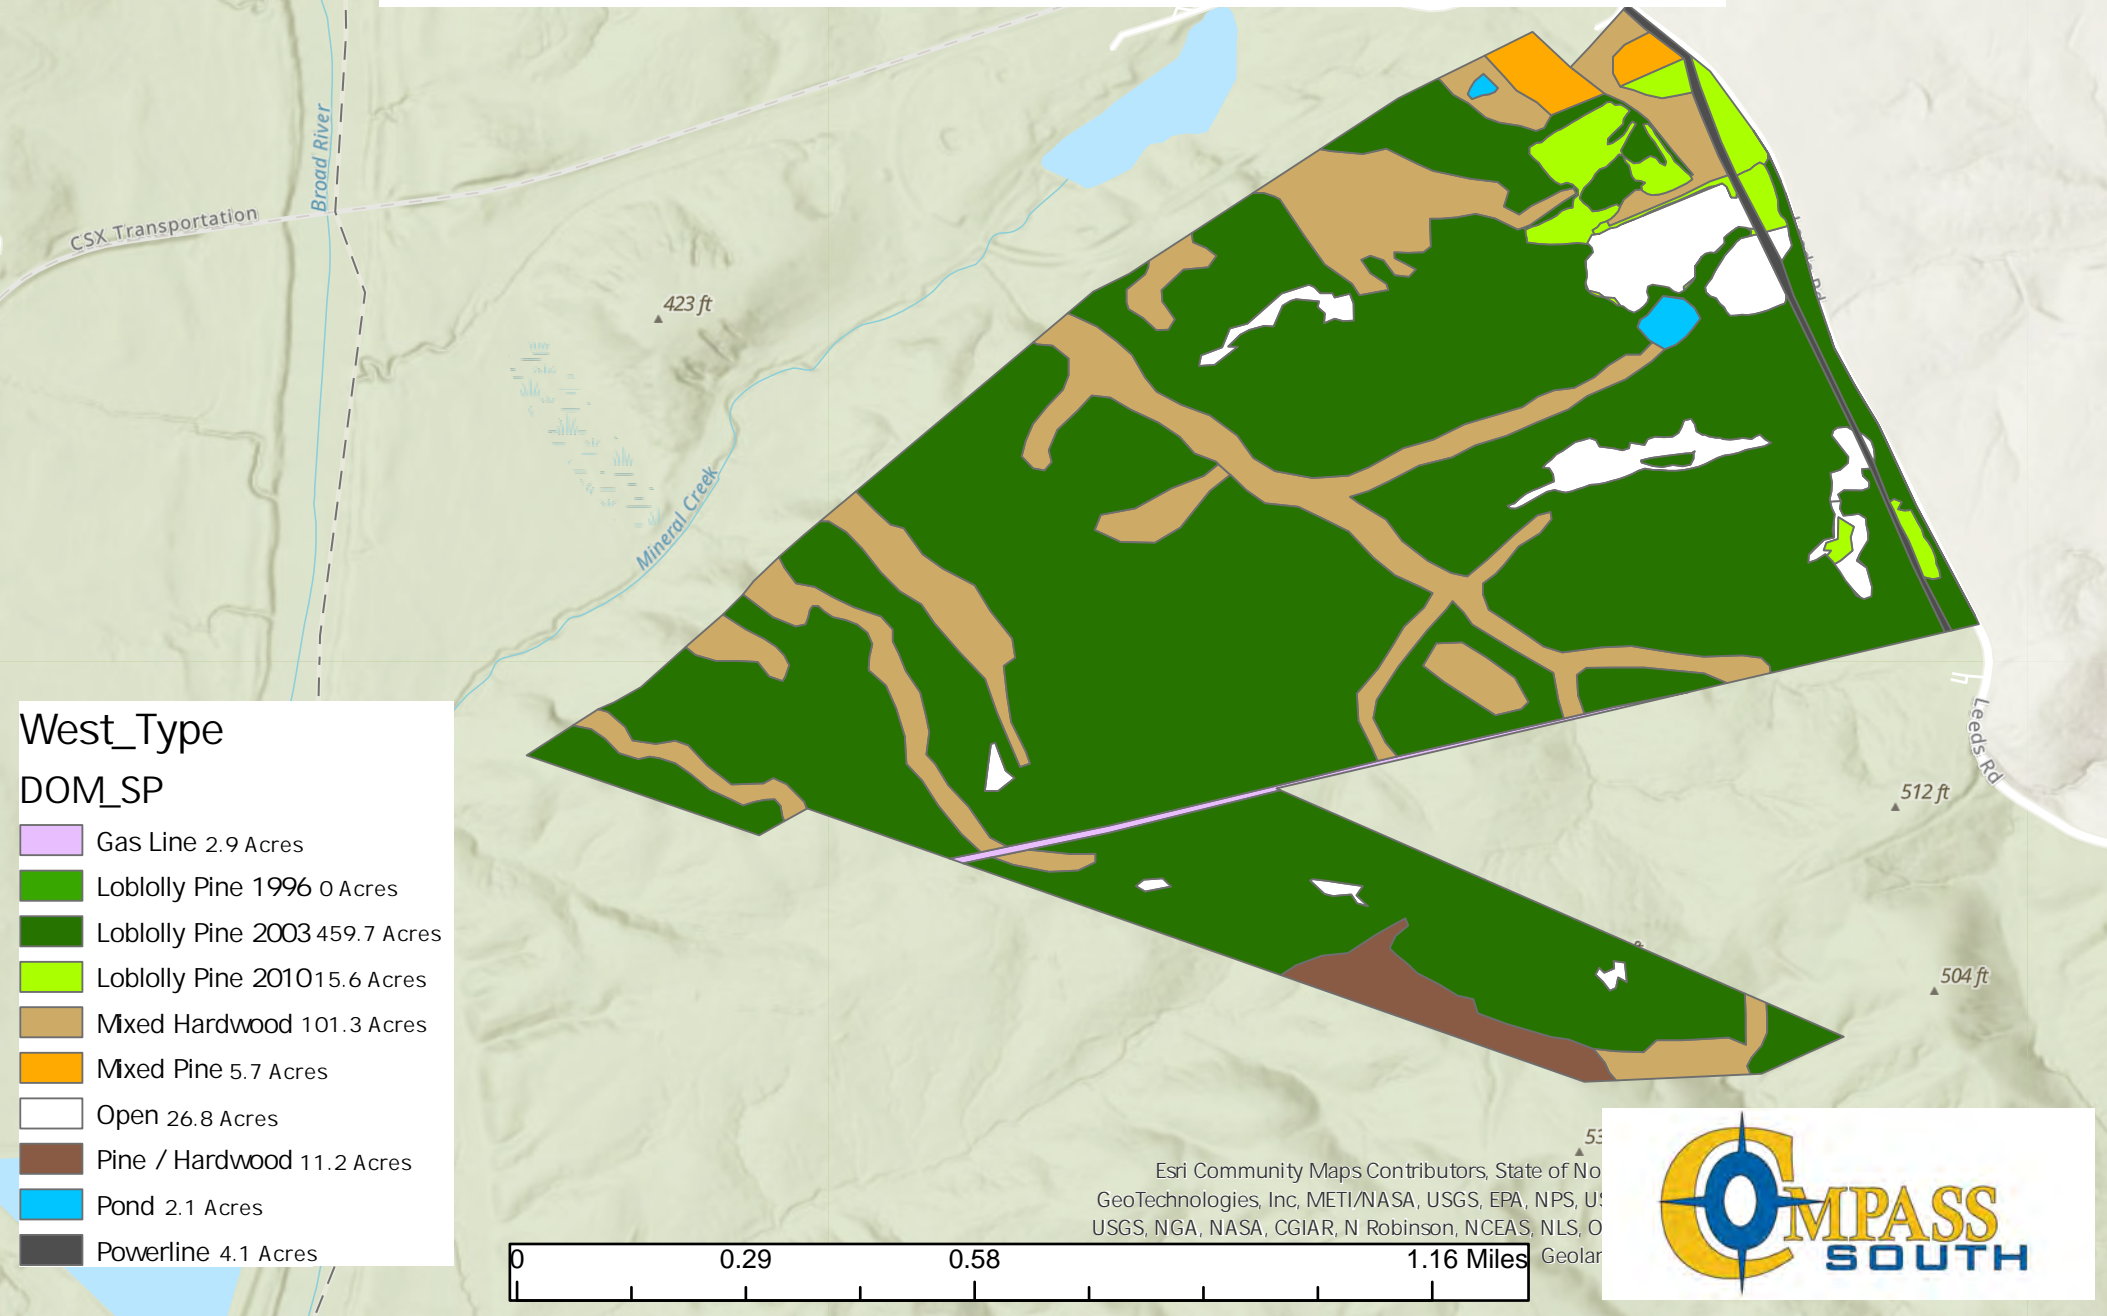

Sandy River West Tract

Chester County, SC
+/-639 acres

Esri Community Maps Contributors, State of No
GeoTechnologies, Inc, METI/NASA, USGS, EPA, NPS, U
USGS, NGA, NASA, CGIAR, N Robinson, NCEAS, NLS, O
Geolar